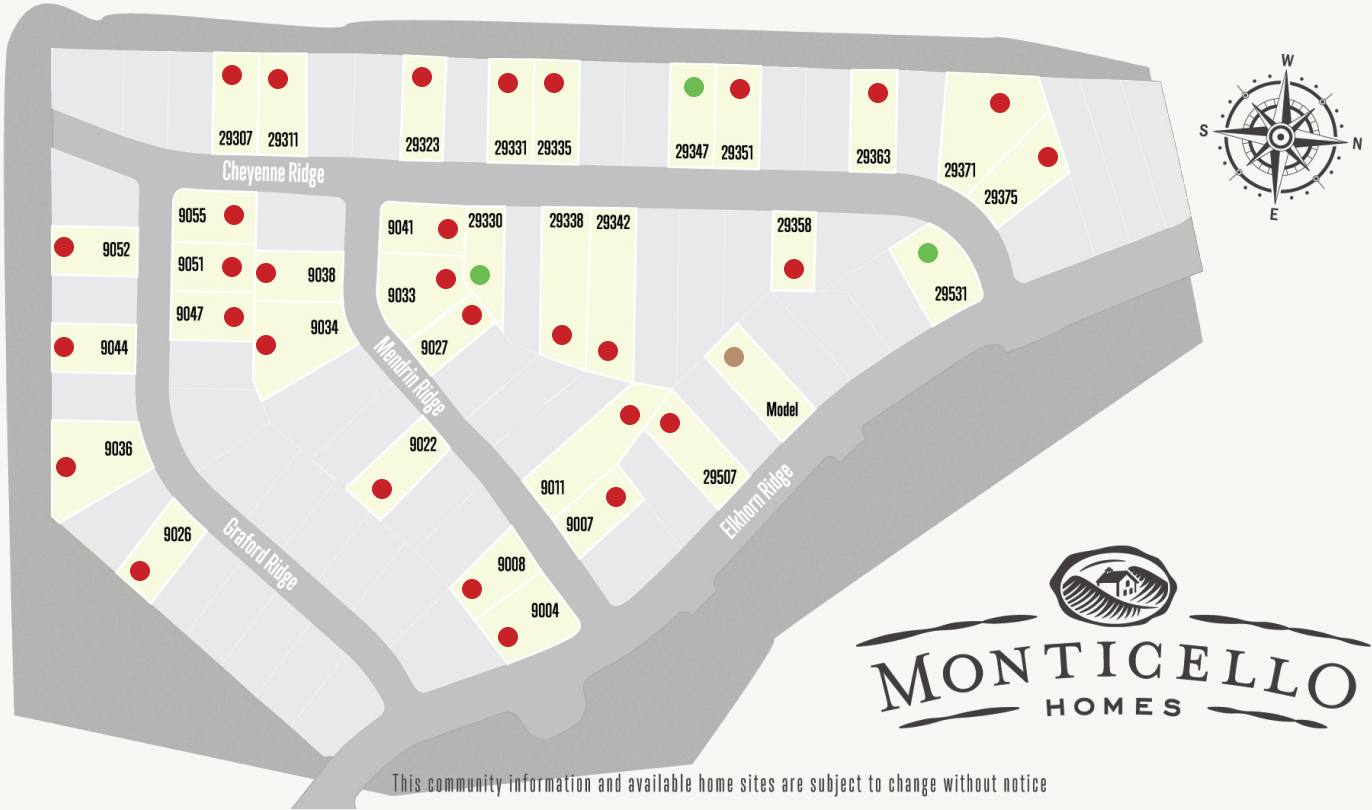

# ELKHORN RIDGE AT FAIR OAKS RANCH : 65'S

● Sold ● Model ● Move-in Ready

This community information and available home sites are subject to change without notice

# ELKHORN RIDGE AT FAIR OAKS RANCH : 65'S

Lot #	Address	Lot Size	Status	Details
213	29311 Cheyenne Ridge		Sold	Available Plans
280	29323 Cheyenne Ridge		Sold	Available Plans
305	29330 Cheyenne Ridge		Move In Ready	View this home »
282	29331 Cheyenne Ridge		Sold	Available Plans
283	29335 Cheyenne Ridge		Sold	Available Plans
286	29347 Cheyenne Ridge		Move In Ready	View this home »
287	29351 Cheyenne Ridge		Sold	Available Plans
298	29358 Cheyenne Ridge		Sold	Available Plans
292	29371 Cheyenne Ridge		Sold	Available Plans
293	29375 Cheyenne Ridge		Sold	Available Plans
32	29507 Elkhorn Ridge		Sold	Available Plans
295	29531 Elkhorn Ridge		Move In Ready	View this home »
225	9004 Mendrin Ridge		Sold	
223	9007 Mendrin Ridge		Sold	Available Plans

# ELKHORN RIDGE AT FAIR OAKS RANCH : 65'S

Lot #	Address	Lot Size	Status	Details
226	9008 Mendrin Ridge		Sold	Available Plans
233	9038 Mendrin Ridge		Sold	Available Plans
140	9051 Graford Ridge	0.18 Acres	Sold	Available Plans
303	29338 Cheyenne Ridge		Sold	
302	29342 Cheyenne Ridge		Sold	
290	29363 Cheyenne Ridge		Sold	
232	9034 Mendrin Ridge		Sold	
229	9022 Mendrin Ridge		Sold	
222	9011 Mendrin Ridge		Sold	
218	9027 Mendrin Ridge		Sold	
217	9033 Mendrin Ridge		Sold	
216	9041 Mendrin Ridge		Sold	