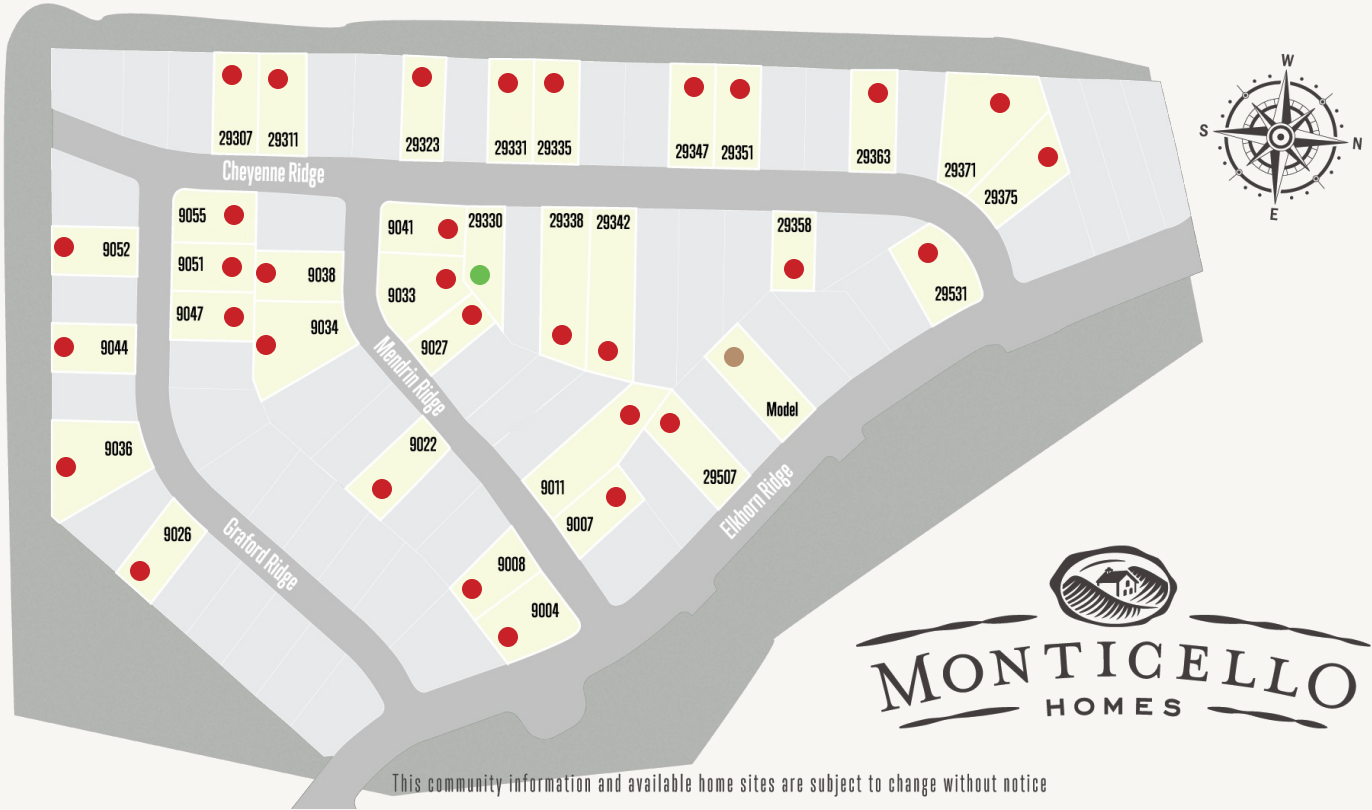

ELKHORN RIDGE AT FAIR OAKS RANCH : 65'S

● Sold ● Model ● Move-in Ready

This community information and available home sites are subject to change without notice

ELKHORN RIDGE AT FAIR OAKS RANCH : 65'S

Lot #	Address	Lot Size	Status	Details
213	29311 Cheyenne Ridge		Sold	Available Plans
280	29323 Cheyenne Ridge		Sold	Available Plans
305	29330 Cheyenne Ridge		Move In Ready	View this home »
282	29331 Cheyenne Ridge		Sold	Available Plans
283	29335 Cheyenne Ridge		Sold	Available Plans
286	29347 Cheyenne Ridge		Sold	Available Plans
287	29351 Cheyenne Ridge		Sold	Available Plans
298	29358 Cheyenne Ridge		Sold	Available Plans
292	29371 Cheyenne Ridge		Sold	Available Plans
293	29375 Cheyenne Ridge		Sold	Available Plans
32	29507 Elkhorn Ridge		Sold	Available Plans
295	29531 Elkhorn Ridge		Sold	Available Plans
225	9004 Mendrin Ridge		Sold	
223	9007 Mendrin Ridge		Sold	Available Plans

ELKHORN RIDGE AT FAIR OAKS RANCH : 65'S

Lot #	Address	Lot Size	Status	Details
226	9008 Mendrin Ridge		Sold	Available Plans
233	9038 Mendrin Ridge		Sold	Available Plans
140	9051 Graford Ridge	0.18 Acres	Sold	Available Plans
303	29338 Cheyenne Ridge		Sold	
302	29342 Cheyenne Ridge		Sold	
290	29363 Cheyenne Ridge		Sold	
232	9034 Mendrin Ridge		Sold	
229	9022 Mendrin Ridge		Sold	
222	9011 Mendrin Ridge		Sold	
218	9027 Mendrin Ridge		Sold	
217	9033 Mendrin Ridge		Sold	
216	9041 Mendrin Ridge		Sold	