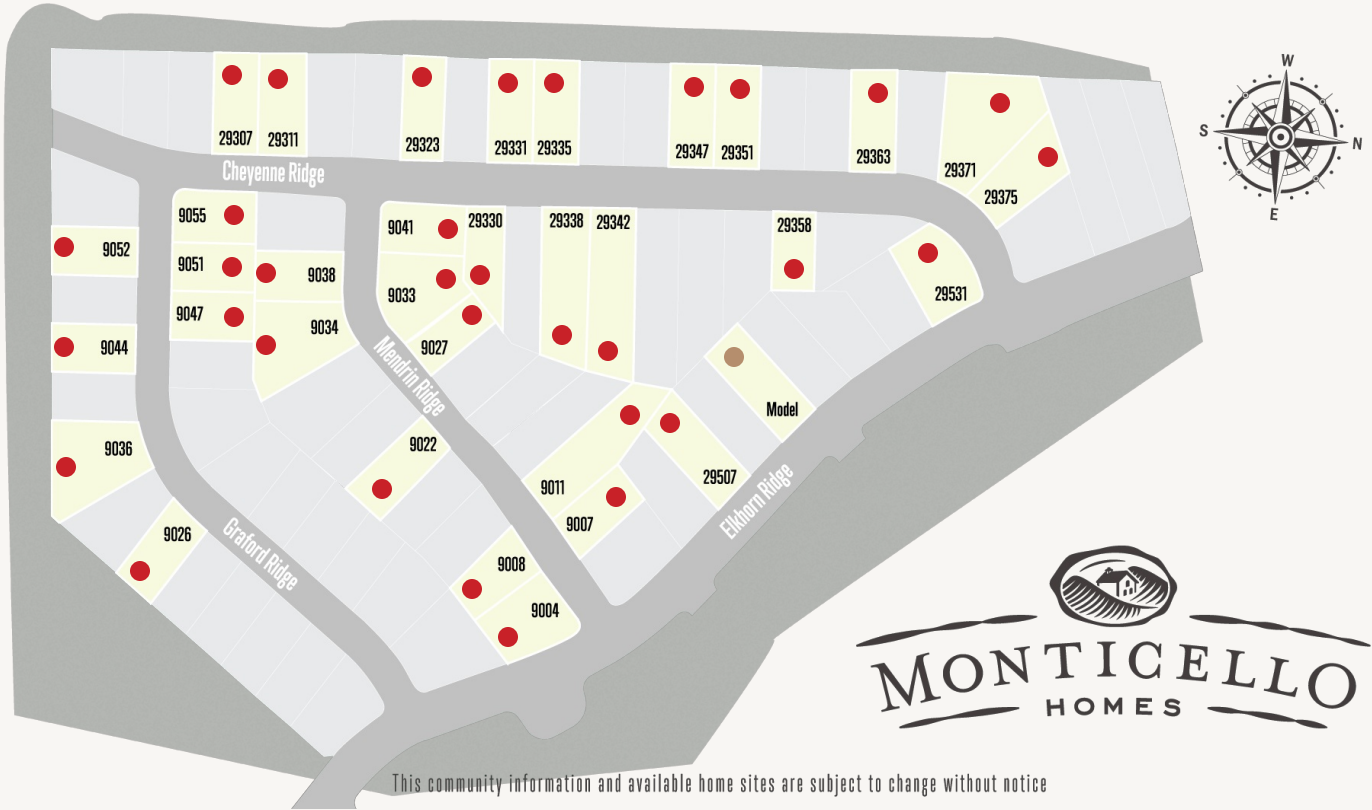

ELKHORN RIDGE AT FAIR OAKS RANCH : 65'S

● Sold ● Model

This community information and available home sites are subject to change without notice

ELKHORN RIDGE AT FAIR OAKS RANCH : 65'S

Lot #	Address	Lot Size	Status	Details
213	29311 Cheyenne Ridge		Sold	Available Plans
280	29323 Cheyenne Ridge		Sold	Available Plans
305	29330 Cheyenne Ridge		Sold	Available Plans
282	29331 Cheyenne Ridge		Sold	Available Plans
283	29335 Cheyenne Ridge		Sold	Available Plans
286	29347 Cheyenne Ridge		Sold	Available Plans
287	29351 Cheyenne Ridge		Sold	Available Plans
298	29358 Cheyenne Ridge		Sold	Available Plans
292	29371 Cheyenne Ridge		Sold	Available Plans
293	29375 Cheyenne Ridge		Sold	Available Plans
32	29507 Elkhorn Ridge		Sold	Available Plans
295	29531 Elkhorn Ridge		Sold	Available Plans
225	9004 Mendrin Ridge		Sold	
223	9007 Mendrin Ridge		Sold	Available Plans

ELKHORN RIDGE AT FAIR OAKS RANCH : 65'S

Lot #	Address	Lot Size	Status	Details
226	9008 Mendrin Ridge		Sold	Available Plans
233	9038 Mendrin Ridge		Sold	Available Plans
140	9051 Graford Ridge	0.18 Acres	Sold	Available Plans
303	29338 Cheyenne Ridge		Sold	
302	29342 Cheyenne Ridge		Sold	
290	29363 Cheyenne Ridge		Sold	
232	9034 Mendrin Ridge		Sold	
229	9022 Mendrin Ridge		Sold	
222	9011 Mendrin Ridge		Sold	
218	9027 Mendrin Ridge		Sold	
217	9033 Mendrin Ridge		Sold	
216	9041 Mendrin Ridge		Sold	