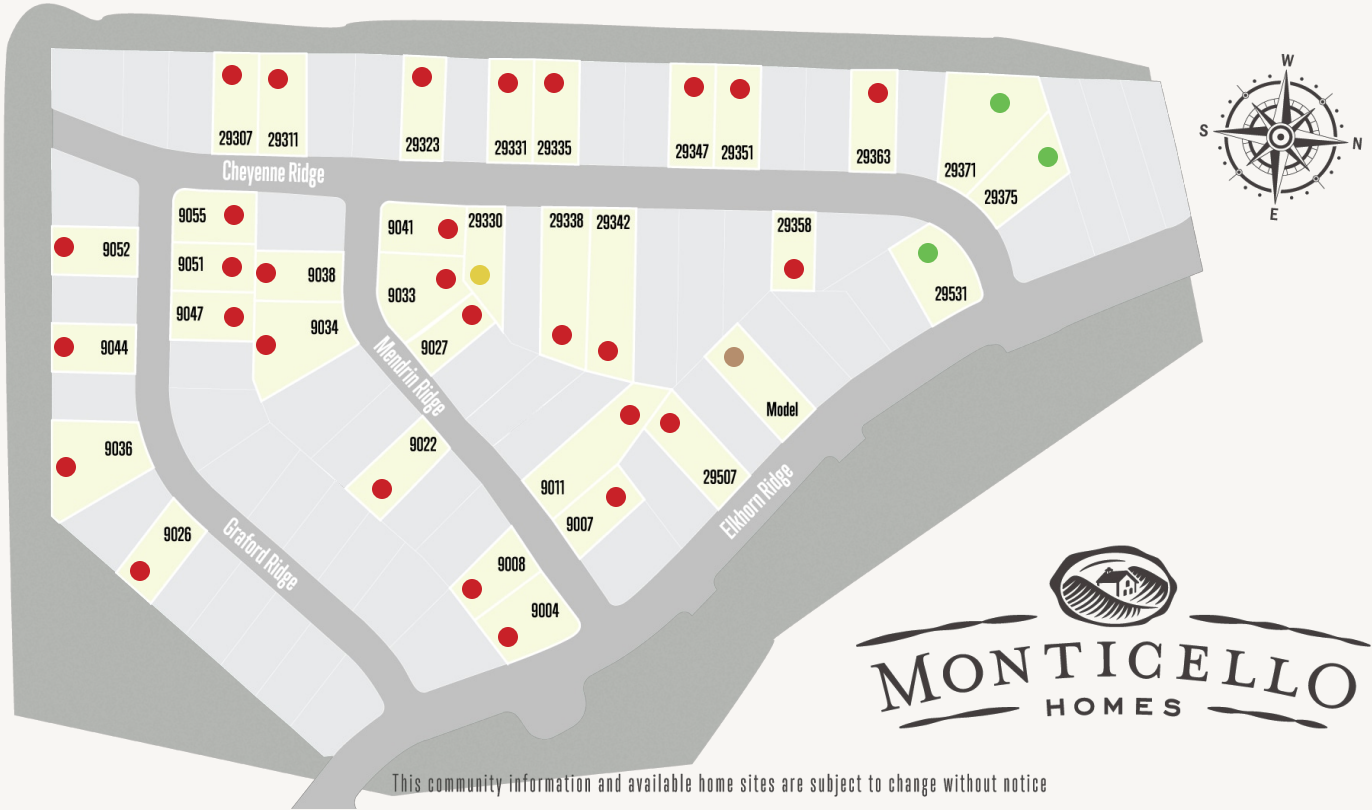

ELKHORN RIDGE AT FAIR OAKS RANCH : 65'S

● Sold ● Model ● Under Construction ● Move-in Ready

This community information and available home sites are subject to change without notice

ELKHORN RIDGE AT FAIR OAKS RANCH : 65'S

Lot #	Address	Lot Size	Status	Details
213	29311 Cheyenne Ridge		Sold	Available Plans
280	29323 Cheyenne Ridge		Sold	Available Plans
305	29330 Cheyenne Ridge		Under Construction	View this home »
282	29331 Cheyenne Ridge		Sold	Available Plans
283	29335 Cheyenne Ridge		Sold	Available Plans
287	29351 Cheyenne Ridge		Sold	Available Plans
298	29358 Cheyenne Ridge		Sold	Available Plans
292	29371 Cheyenne Ridge		Move In Ready	View this home »
293	29375 Cheyenne Ridge		Move In Ready	View this home »
32	29507 Elkhorn Ridge		Sold	Available Plans
295	29531 Elkhorn Ridge		Move In Ready	View this home »
225	9004 Mendrin Ridge		Sold	
223	9007 Mendrin Ridge		Sold	Available Plans
226	9008 Mendrin Ridge		Sold	Available Plans

ELKHORN RIDGE AT FAIR OAKS RANCH : 65'S

Lot #	Address	Lot Size	Status	Details
233	9038 Mendrin Ridge		Sold	Available Plans
140	9051 Graford Ridge	0.18 Acres	Sold	Available Plans
303	29338 Cheyenne Ridge		Sold	
302	29342 Cheyenne Ridge		Sold	
290	29363 Cheyenne Ridge		Sold	
286	29347 Cheyenne Ridge		Sold	
232	9034 Mendrin Ridge		Sold	
229	9022 Mendrin Ridge		Sold	
222	9011 Mendrin Ridge		Sold	
218	9027 Mendrin Ridge		Sold	
217	9033 Mendrin Ridge		Sold	
216	9041 Mendrin Ridge		Sold	