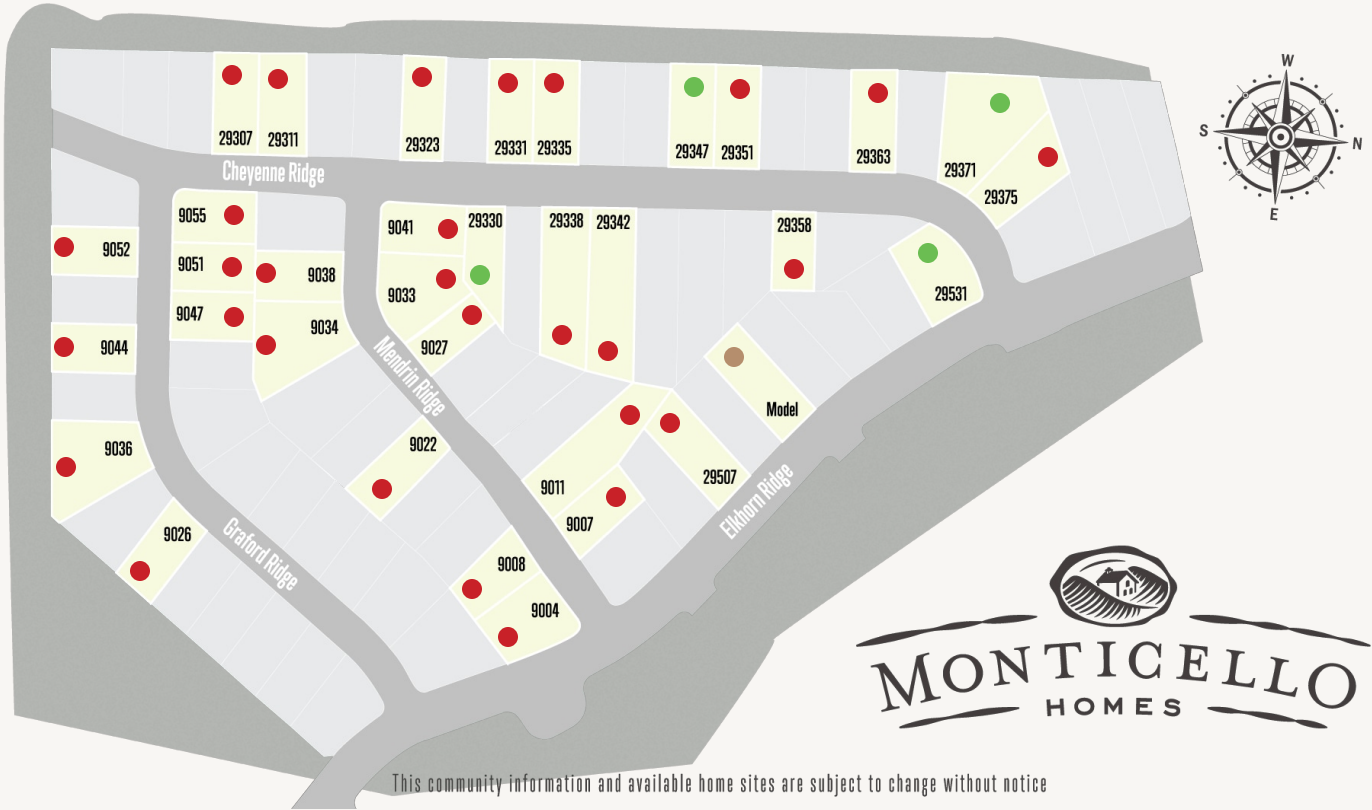

# ELKHORN RIDGE AT FAIR OAKS RANCH : 65'S

● Sold ● Model ● Move-in Ready

This community information and available home sites are subject to change without notice

# ELKHORN RIDGE AT FAIR OAKS RANCH : 65'S

| Lot # | Address              | Lot Size | Status        | Details          |
|-------|----------------------|----------|---------------|------------------|
| 213   | 29311 Cheyenne Ridge |          | Sold          | Available Plans  |
| 280   | 29323 Cheyenne Ridge |          | Sold          | Available Plans  |
| 305   | 29330 Cheyenne Ridge |          | Move In Ready | View this home » |
| 282   | 29331 Cheyenne Ridge |          | Sold          | Available Plans  |
| 283   | 29335 Cheyenne Ridge |          | Sold          | Available Plans  |
| 286   | 29347 Cheyenne Ridge |          | Move In Ready | View this home » |
| 287   | 29351 Cheyenne Ridge |          | Sold          | Available Plans  |
| 298   | 29358 Cheyenne Ridge |          | Sold          | Available Plans  |
| 292   | 29371 Cheyenne Ridge |          | Move In Ready | View this home » |
| 293   | 29375 Cheyenne Ridge |          | Sold          | Available Plans  |
| 32    | 29507 Elkhorn Ridge  |          | Sold          | Available Plans  |
| 295   | 29531 Elkhorn Ridge  |          | Move In Ready | View this home » |
| 225   | 9004 Mendrin Ridge   |          | Sold          |                  |
| 223   | 9007 Mendrin Ridge   |          | Sold          | Available Plans  |