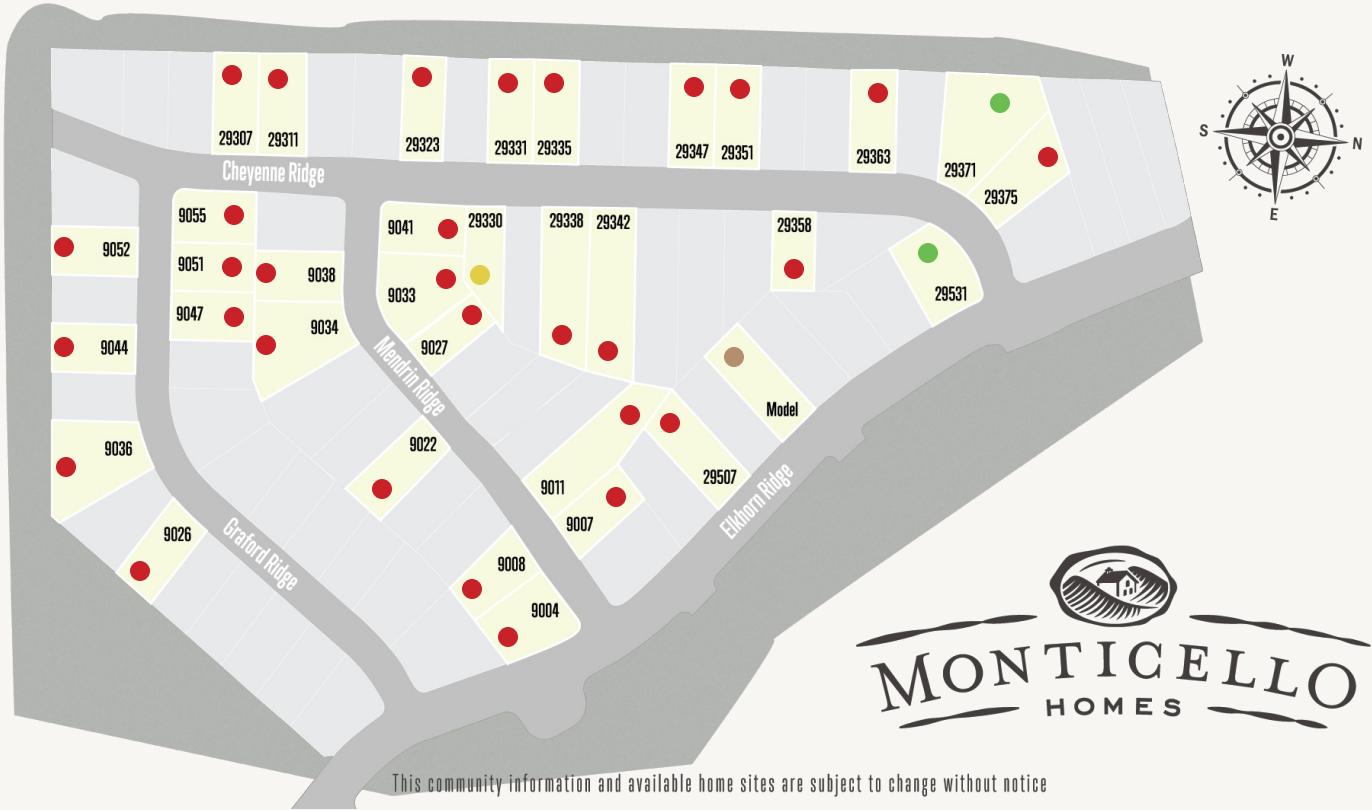

ELKHORN RIDGE AT FAIR OAKS RANCH : 65'S

● Sold ● Model ● Under Construction ● Move-in Ready

This community information and available home sites are subject to change without notice

ELKHORN RIDGE AT FAIR OAKS RANCH : 65'S

Lot #	Address	Lot Size	Status	Details
213	29311 Cheyenne Ridge		Sold	Available Plans
280	29323 Cheyenne Ridge		Sold	Available Plans
305	29330 Cheyenne Ridge		Under Construction	View this home »
282	29331 Cheyenne Ridge		Sold	Available Plans
283	29335 Cheyenne Ridge		Sold	Available Plans
287	29351 Cheyenne Ridge		Sold	Available Plans
298	29358 Cheyenne Ridge		Sold	Available Plans
292	29371 Cheyenne Ridge		Move In Ready	View this home »
293	29375 Cheyenne Ridge		Sold	Available Plans
32	29507 Elkhorn Ridge		Sold	Available Plans
295	29531 Elkhorn Ridge		Move In Ready	View this home »
225	9004 Mendrin Ridge		Sold	
223	9007 Mendrin Ridge		Sold	Available Plans
226	9008 Mendrin Ridge		Sold	Available Plans

ELKHORN RIDGE AT FAIR OAKS RANCH : 65'S

Lot #	Address	Lot Size	Status	Details
233	9038 Mendrin Ridge		Sold	Available Plans
140	9051 Graford Ridge	0.18 Acres	Sold	Available Plans
303	29338 Cheyenne Ridge		Sold	
302	29342 Cheyenne Ridge		Sold	
290	29363 Cheyenne Ridge		Sold	
286	29347 Cheyenne Ridge		Sold	
232	9034 Mendrin Ridge		Sold	
229	9022 Mendrin Ridge		Sold	
222	9011 Mendrin Ridge		Sold	
218	9027 Mendrin Ridge		Sold	
217	9033 Mendrin Ridge		Sold	
216	9041 Mendrin Ridge		Sold	