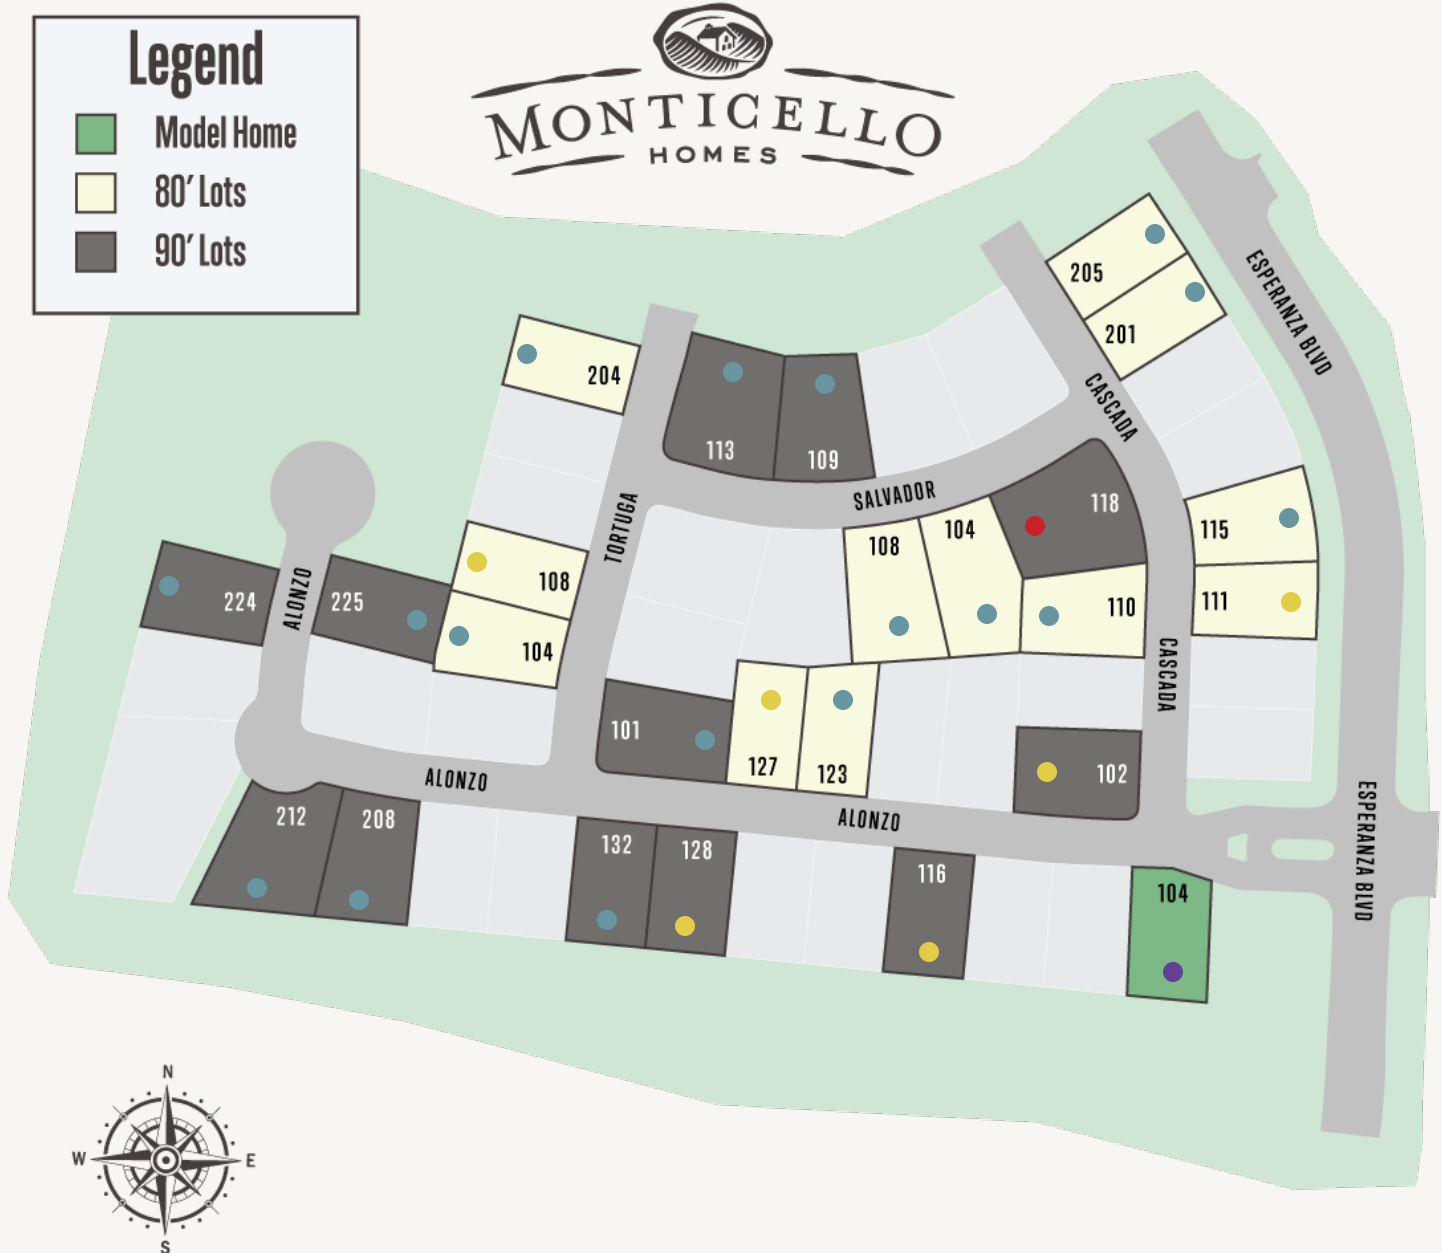

ESPERANZA : 80'S & 90'S

● Available ● Sold ● Model ● Under Construction ● Coming Soon

This community information and available home sites are subject to change without notice

ESPERANZA : 80'S & 90'S

Lot #	Address	Lot Size	Status	Details
7	102 Cascada		Under Construction	View this home »
7	104 Alonzo		Coming Soon	
21	108 Tortuga		Under Construction	View this home »
3	111 Cascada		Under Construction	View this home »
10	116 Alonzo		Under Construction	View this home »
11	127 Alonzo		Under Construction	View this home »
13	128 Alonzo		Under Construction	View this home »
12	101 Tortuga		Lot Available	
10	123 Alonzo		Lot Available	
5	110 Cascada		Lot Available	
4	118 Cascada		Sold	
3	104 Salvador		Lot Available	
2	108 Salvador		Lot Available	
4	115 Cascada		Lot Available	
2	205 Cascada		Lot Available	
1	201 Cascada		Lot Available	
8	113 Salvador		Lot Available	

ESPERANZA : 80'S & 90'S

Lot #	Address	Lot Size	Status	Details
7	109 Salvador		Lot Available	
22	104 Tortuga		Lot Available	
18	204 Tortuga		Lot Available	
2	225 Alonzo		Lot Available	
23	224 Alonzo		Lot Available	
20	212 Alonzo		Lot Available	
19	208 Alonzo		Lot Available	
14	132 Alonzo		Lot Available	