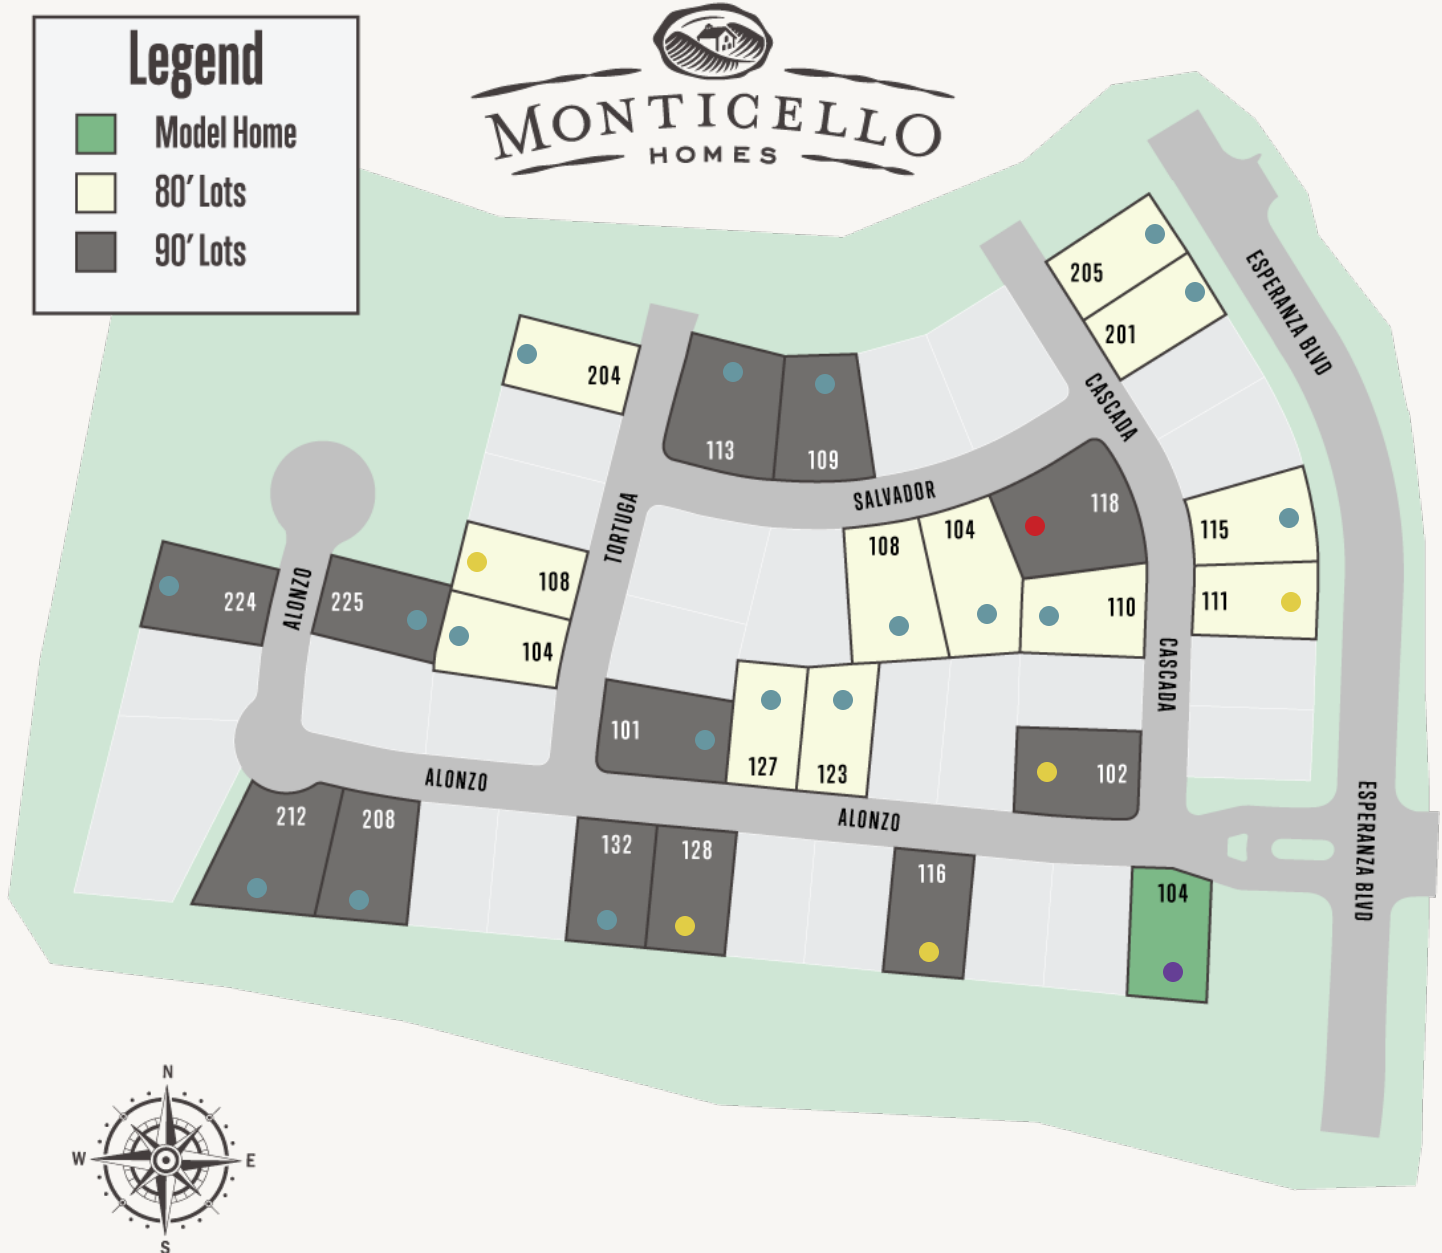

ESPERANZA : 80'S & 90'S

● Available ● Sold ● Model ● Under Construction ● Coming Soon

This community information and available home sites are subject to change without notice

ESPERANZA : 80'S & 90'S

Lot #	Address	Lot Size	Status	Details
7	102 Cascada		Under Construction	View this home »
7	104 Alonzo		Coming Soon	
21	108 Tortuga		Under Construction	View this home »
3	111 Cascada		Under Construction	View this home »
10	116 Alonzo		Under Construction	View this home »
13	128 Alonzo		Under Construction	View this home »
12	101 Tortuga		Lot Available	
11	127 Alonzo		Lot Available	
10	123 Alonzo		Lot Available	
5	110 Cascada		Lot Available	
4	118 Cascada		Sold	
3	104 Salvador		Lot Available	
2	108 Salvador		Lot Available	
4	115 Cascada		Lot Available	
2	205 Cascada		Lot Available	
1	201 Cascada		Lot Available	
8	113 Salvador		Lot Available	

ESPERANZA : 80'S & 90'S

Lot #	Address	Lot Size	Status	Details
7	109 Salvador		Lot Available	
22	104 Tortuga		Lot Available	
18	204 Tortuga		Lot Available	
2	225 Alonzo		Lot Available	
23	224 Alonzo		Lot Available	
20	212 Alonzo		Lot Available	
19	208 Alonzo		Lot Available	
14	132 Alonzo		Lot Available	