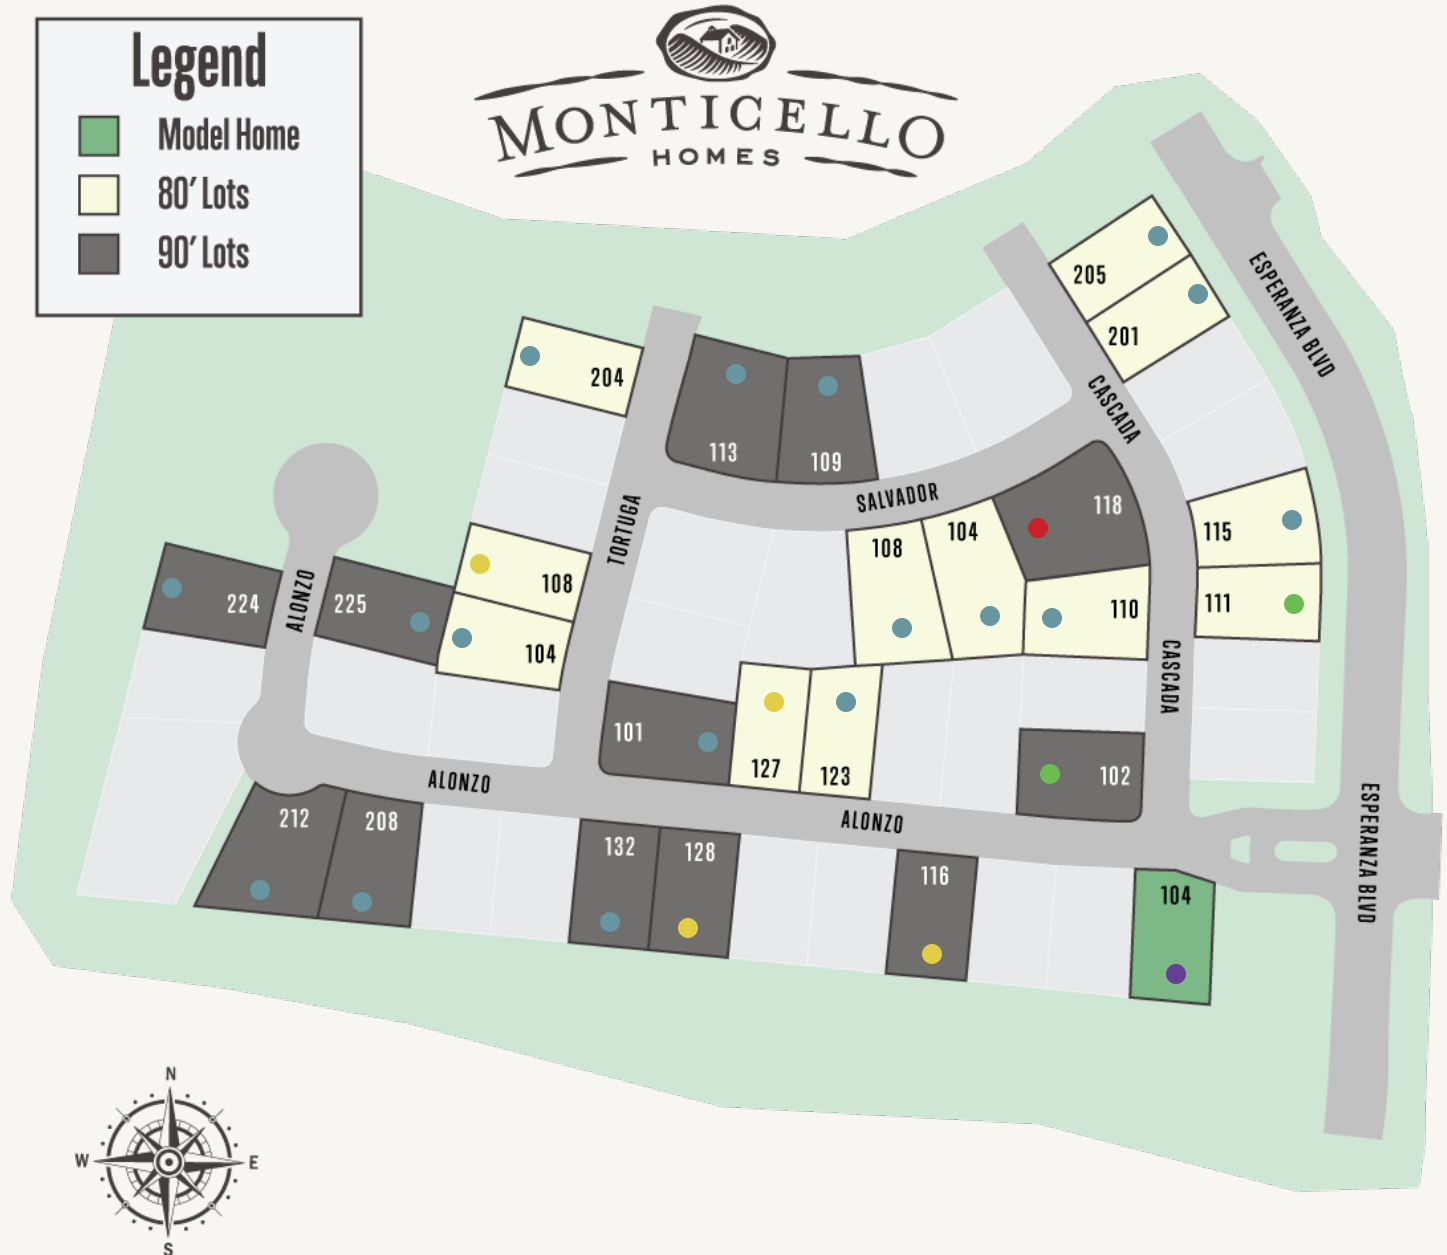

# ESPERANZA : 80'S & 90'S

● Available ● Sold ● Model ● Under Construction ● Move-in Ready ● Coming Soon

This community information and available home sites are subject to change without notice

# ESPERANZA : 80'S & 90'S

Lot #	Address	Lot Size	Status	Details
7	102 Cascada		Move In Ready	<a href="#">View this home »</a>
7	104 Alonzo		Coming Soon	
21	108 Tortuga		Under Construction	<a href="#">View this home »</a>
3	111 Cascada		Move In Ready	<a href="#">View this home »</a>
10	116 Alonzo		Under Construction	<a href="#">View this home »</a>
11	127 Alonzo		Under Construction	<a href="#">View this home »</a>
13	128 Alonzo		Under Construction	<a href="#">View this home »</a>
12	101 Tortuga		Lot Available	
10	123 Alonzo		Lot Available	
5	110 Cascada		Lot Available	
4	118 Cascada		Sold	
3	104 Salvador		Lot Available	
2	108 Salvador		Lot Available	
4	115 Cascada		Lot Available	
2	205 Cascada		Lot Available	
1	201 Cascada		Lot Available	
8	113 Salvador		Lot Available	

# ESPERANZA : 80'S & 90'S

Lot #	Address	Lot Size	Status	Details
7	109 Salvador		Lot Available	
22	104 Tortuga		Lot Available	
18	204 Tortuga		Lot Available	
2	225 Alonzo		Lot Available	
23	224 Alonzo		Lot Available	
20	212 Alonzo		Lot Available	
19	208 Alonzo		Lot Available	
14	132 Alonzo		Lot Available	