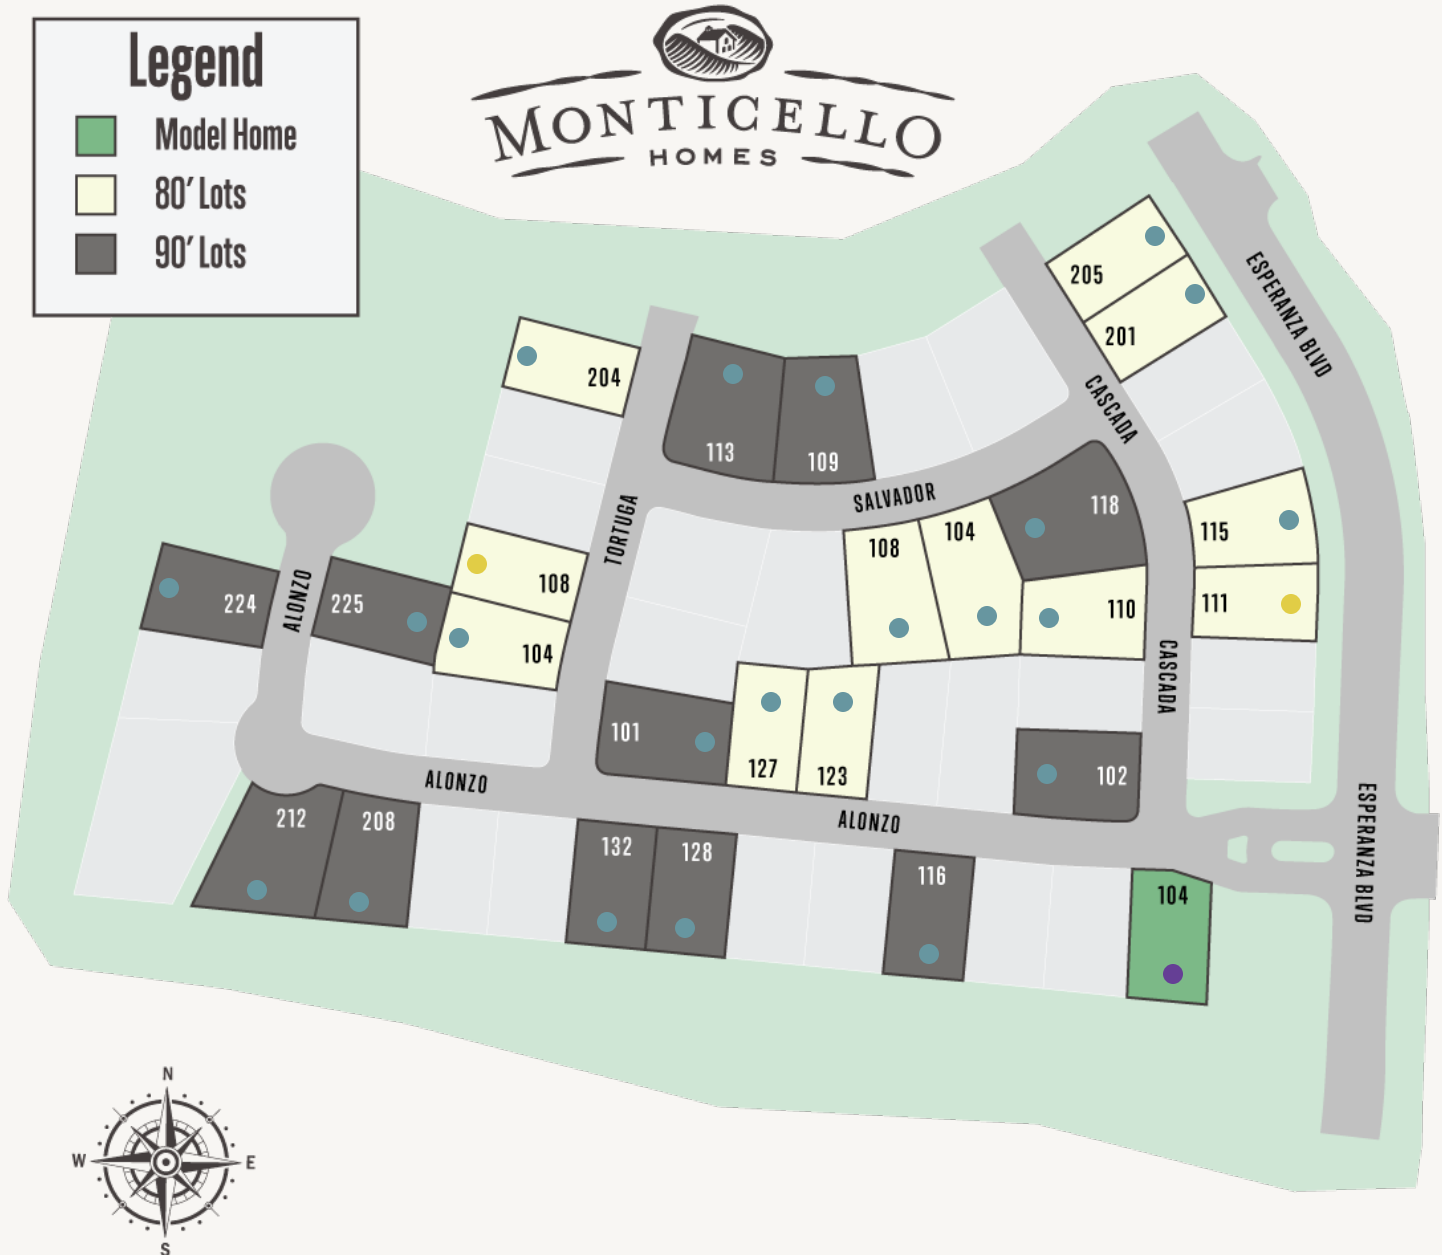

ESPERANZA : 80'S & 90'S

● Available ● Model ● Under Construction ● Coming Soon

This community information and available home sites are subject to change without notice

ESPERANZA : 80'S & 90'S

Lot #	Address	Lot Size	Status	Details
7	104 Alonzo		Coming Soon	
21	108 Tortuga		Under Construction	View this home »
3	111 Cascada		Under Construction	View this home »
12	101 Tortuga		Lot Available	
11	127 Alonzo		Lot Available	
10	123 Alonzo		Lot Available	
7	102 Cascada		Lot Available	
5	110 Cascada		Lot Available	
4	118 Cascada		Lot Available	
3	104 Salvador		Lot Available	
2	108 Salvador		Lot Available	
4	115 Cascada		Lot Available	
2	205 Cascada		Lot Available	
1	201 Cascada		Lot Available	
8	113 Salvador		Lot Available	
7	109 Salvador		Lot Available	
22	104 Tortuga		Lot Available	

ESPERANZA : 80'S & 90'S

Lot #	Address	Lot Size	Status	Details
18	204 Tortuga		Lot Available	
2	225 Alonzo		Lot Available	
23	224 Alonzo		Lot Available	
20	212 Alonzo		Lot Available	
19	208 Alonzo		Lot Available	
14	132 Alonzo		Lot Available	
13	128 Alonzo		Lot Available	
10	116 Alonzo		Lot Available	