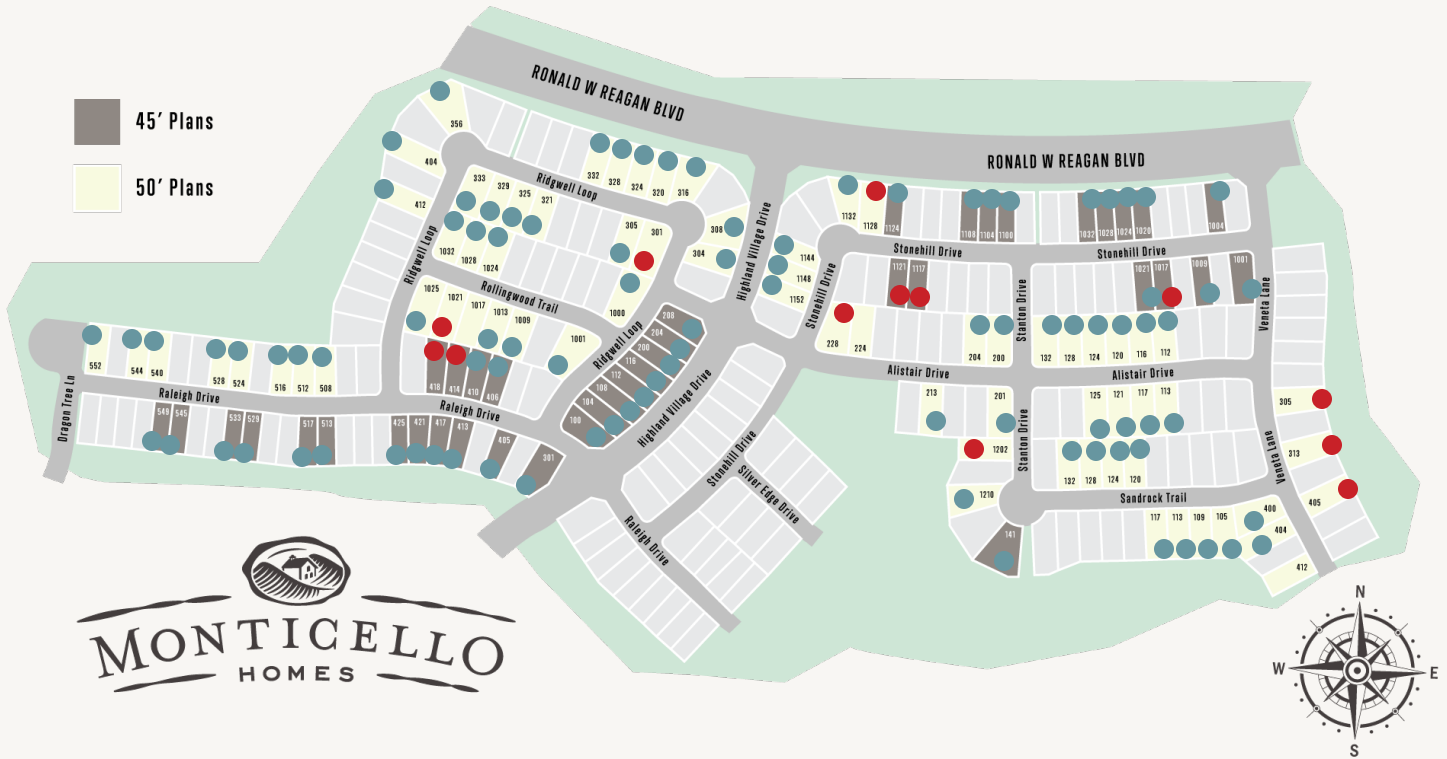

HIGHLAND VILLAGE : 45'S & 50'S

● Available ● Sold

This community information and available home sites are subject to change without notice

HIGHLAND VILLAGE : 45'S & 50'S

Lot #	Address	Lot Size	Status	Details
7	1017 Stone Hill Drive		Sold	
2	1021 Rollingwood Trail		Sold	
4	1117 Stonehill Drive		Sold	
3	1121 Stonehill Drive		Sold	
8	1128 Stonehill Drive		Sold	
16	228 Alistair Drive		Sold	
9	301 Ridgewell Loop		Sold	
7	305 Veneta Lane		Sold	
9	313 Veneta Lane		Sold	
11	405 Veneta Lane		Sold	
12	414 Raleigh Drive		Sold	
13	418 Raleigh Drive		Sold	
7	104 Ridgewell Loop		Lot Available	
6	108 Ridgewell Loop		Lot Available	
8	100 Ridgewell Loop		Lot Available	
5	112 Ridgewell Loop		Lot Available	
4	116 Ridgewell Loop		Lot Available	

Prices, plans, specifications, square footage and availability subject to change without notice or prior obligation. Dimensions, Lot size and square footage are approximate and may vary upon elevations and/or options selected. Elevation materials may vary per subdivision requirement. Please see your Sales Counselor for more information.