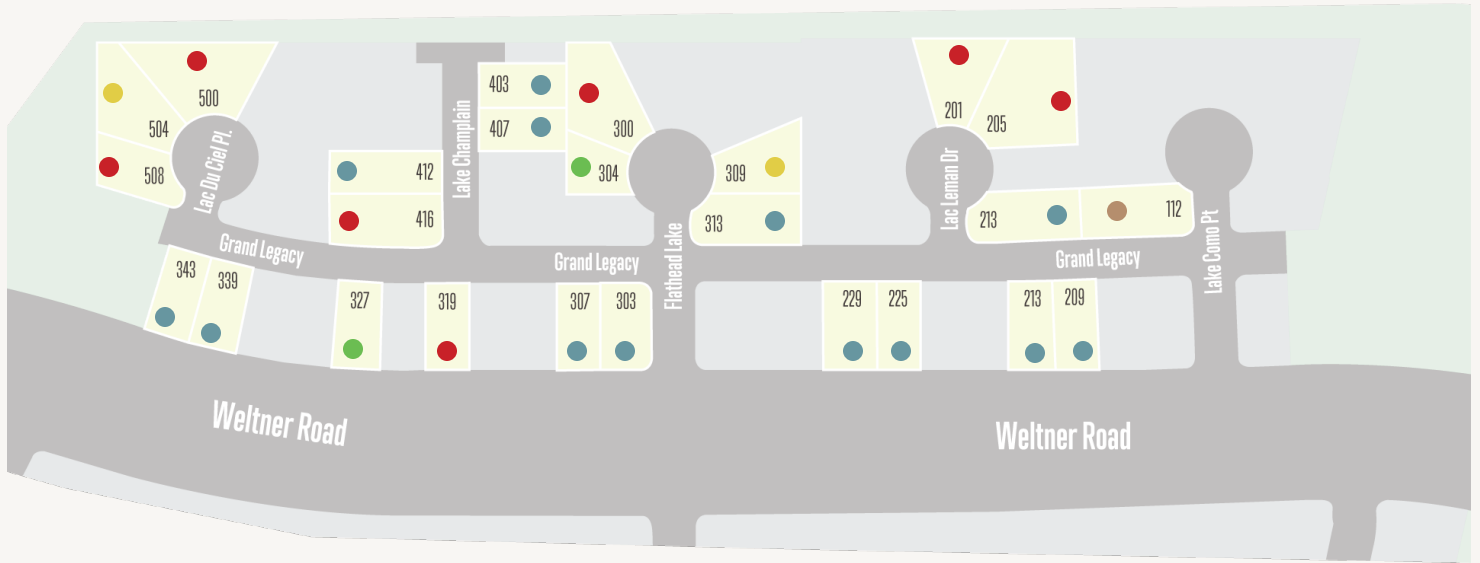

LEGACY AT LAKE DUNLAP : 60'S

● Available
 ● Sold
 ● Model
 ● Under Construction
 ● Move-in Ready

This community information and available home sites are subject to change without notice

LEGACY AT LAKE DUNLAP : 60'S

Lot #	Address	Lot Size	Status	Details
10	112 Lake Como Pt		Model Home	Available Plans
22	300 Flathead Lake		Sold	Available Plans
23	304 Flathead Lake		Move In Ready	View this home »
19	309 Flathead Lake		Under Construction	View this home »
5	319 Grand Legacy		Sold	Available Plans
7	327 Grand Legacy		Move In Ready	View this home »
4	416 Lake Champlain		Sold	Available Plans
8	500 Lac Du Ciel Pl		Sold	Available Plans
9	504 Lac Du Ciel Pl		Under Construction	View this home »
10	508 Lac Du Ciel Pl		Sold	Available Plans
11	343 Grand Legacy		Lot Available	
10	339 Grand Legacy		Lot Available	
2	307 Grand Legacy		Lot Available	
1	303 Grand Legacy		Lot Available	
8	229 Grand Legacy		Lot Available	
7	225 Grand Legacy		Lot Available	
4	213 Grand Legacy		Lot Available	

LEGACY AT LAKE DUNLAP : 60'S

Lot #	Address	Lot Size	Status	Details
3	209 Grand Legacy		Lot Available	
3	412 Lake Champlain		Lot Available	
28	403 Lake Champlain		Lot Available	
27	407 Lake Champlain		Lot Available	
18	313 Flathead Lake		Lot Available	
14	201 Lac Lemans Dr		Sold	
13	205 Lac Lemans Dr		Sold	
11	213 Lac Lemans Dr		Lot Available	