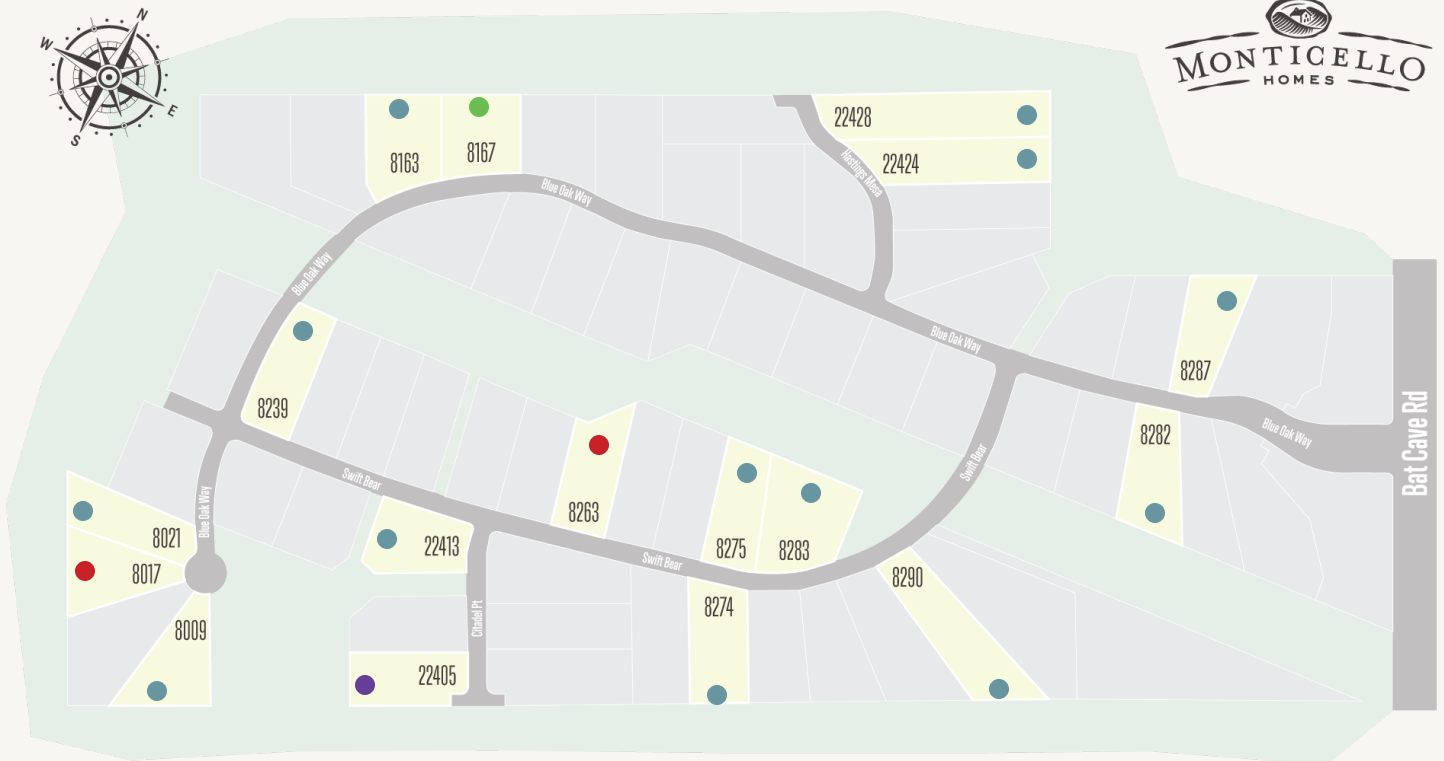

ENCHANTED BLUFF : 1 ACRE+

● Available
 ● Sold
 ● Under Construction
 ● Move-in Ready
 ● Coming Soon

This community information and available home sites are subject to change without notice

ENCHANTED BLUFF : 1 ACRE+

Lot #	Address	Lot Size	Status	Details
30	22405 Citadel Pt		Coming Soon	View this home »
16	8167 Blue Oak Way		Move In Ready	View this home »
28	22413 Citadel Pt		Lot Available	
25	8009 Blue Oak Way		Lot Available	
23	8017 Blue Oak Way		Sold	
22	8021 Blue Oak Way		Lot Available	
66	8283 Swift Bear		Lot Available	
65	8275 Swift Bear		Lot Available	
62	8263 Swift Bear		Sold	
56	8239 Swift Bear		Lot Available	
17	8163 Blue Oak Way		Lot Available	
35	8274 Swift Bear		Lot Available	
39	8290 Swift Bear		Lot Available	
8	22424 Hastings Mesa		Lot Available	
9	22428 Hastings Mesa		Lot Available	
44	8282 Blue Oak Way		Lot Available	
2	8287 Blue Oak Way		Lot Available	