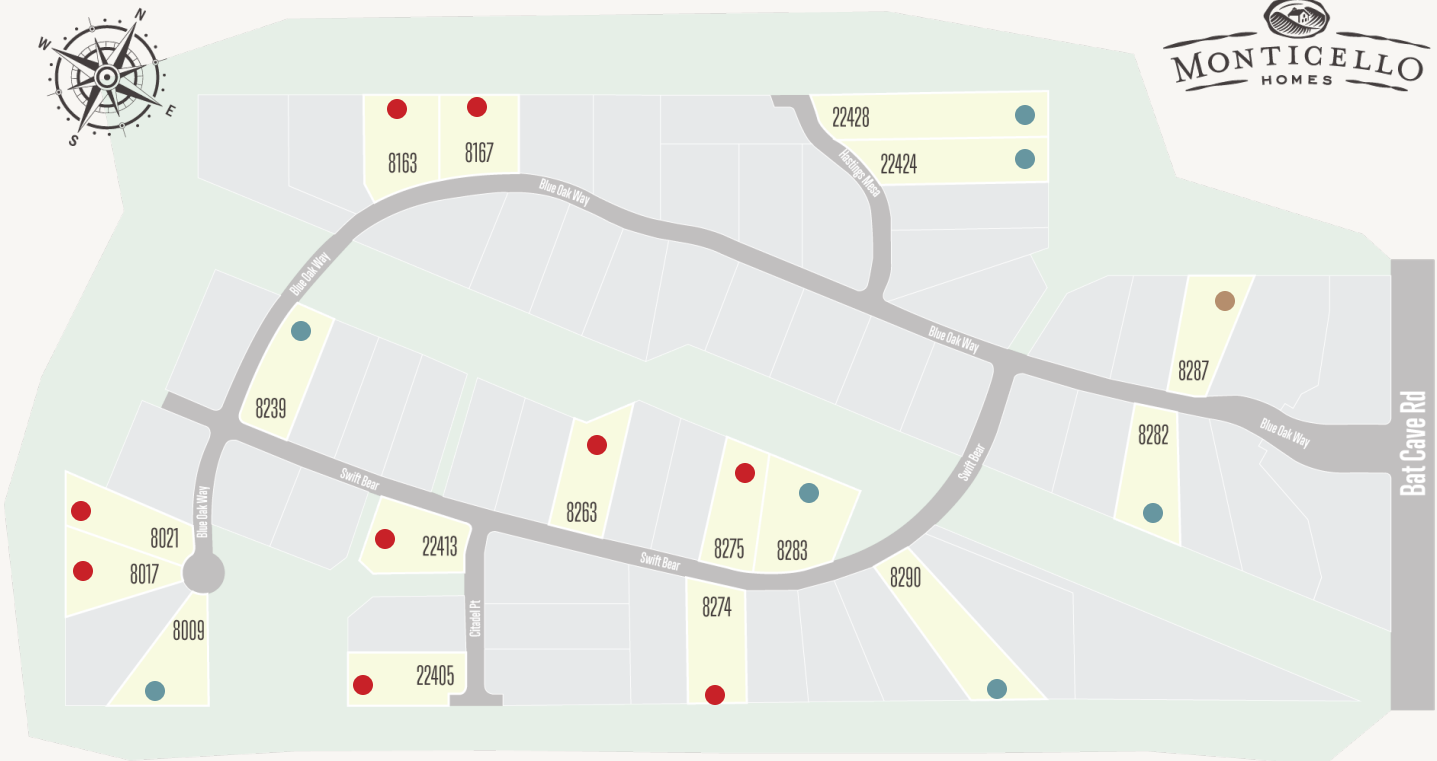

# ENCHANTED BLUFF : 1 ACRE+

● Available ● Sold ● Model

This community information and available home sites are subject to change without notice

# ENCHANTED BLUFF : 1 ACRE+

Lot #	Address	Lot Size	Status	Details
30	22405 Citadel Pt		Sold	Available Plans
28	22413 Citadel Pt		Sold	Available Plans
17	8163 Blue Oak Way		Sold	Available Plans
16	8167 Blue Oak Way		Sold	Available Plans
2	8287 Blue Oak Way		Model Home	Available Plans
25	8009 Blue Oak Way		Lot Available	
23	8017 Blue Oak Way		Sold	
22	8021 Blue Oak Way		Sold	
66	8283 Swift Bear		Lot Available	
65	8275 Swift Bear		Sold	
62	8263 Swift Bear		Sold	
56	8239 Swift Bear		Lot Available	
35	8274 Swift Bear		Sold	
39	8290 Swift Bear		Lot Available	
8	22424 Hastings Mesa		Lot Available	
9	22428 Hastings Mesa		Lot Available	
44	8282 Blue Oak Way		Lot Available	