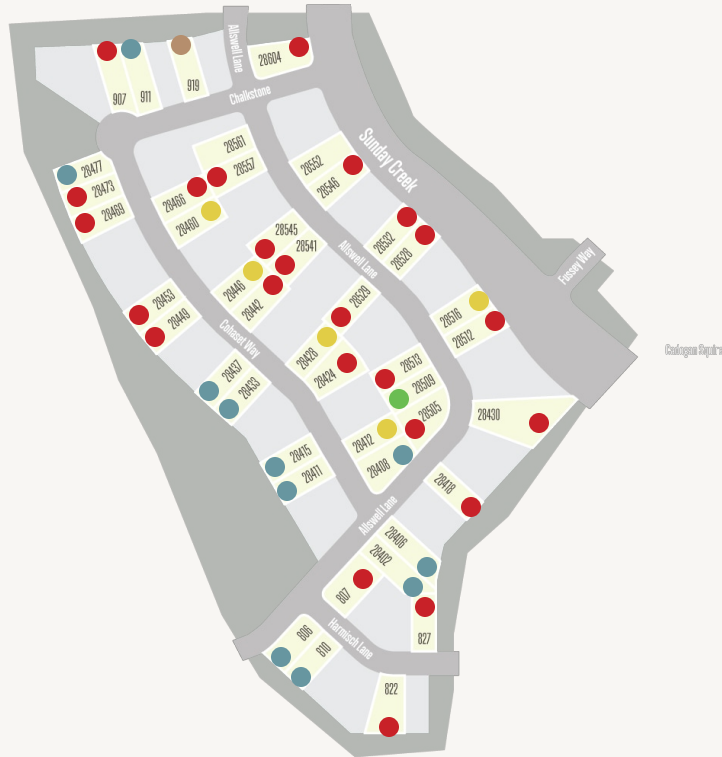

KINDER RANCH : 50'S

● Available
 ● Sold
 ● Model
 ● Under Construction
 ● Move-in Ready

This community information and available home sites are subject to change without notice

KINDER RANCH : 50'S

Lot #	Address	Lot Size	Status	Details
2	28412 Cohaset Way		Under Construction	View this home »
18	28418 Allswell Lane		Sold	Available Plans
6	28428 Cohaset Way		Under Construction	View this home »
9	28442 Cohaset Way		Sold	Available Plans
10	28446 Cohaset Way		Under Construction	View this home »
54	28453 Cohaset Way		Sold	Available Plans
13	28460 Cohaset Way		Under Construction	View this home »
14	28466 Cohaset Way		Sold	Available Plans
30	28505 Allswell Lane		Sold	Available Plans
29	28509 Allswell Lane		Move In Ready	View this home »
24	28512 Allswell Lane		Sold	Available Plans
28	28513 Allswell Lane		Sold	Available Plans
25	28516 Allswell Lane		Under Construction	View this home »
28	28528 Allswell Lane		Sold	Available Plans
25	28529 Allswell Lane		Sold	Available Plans
22	28541 Allswell Lane		Sold	Available Plans

KINDER RANCH : 50'S

Lot #	Address	Lot Size	Status	Details
21	28545 Allswell Lane		Sold	Available Plans
32	28546 Allswell Lane		Sold	Available Plans
18	28557 Allswell Lane		Sold	Available Plans
5	822 Harmisch Lane		Sold	Available Plans
10	827 Harmisch Lane		Sold	Available Plans
43	919 Chalkstone		Model Home	Available Plans
1	28604 Allswell Lane		Sold	
63	28411 Cohaset Way		Lot Available	
62	28415 Cohaset Way		Lot Available	
59	28433 Cohaset Way		Lot Available	
58	28437 Cohaset Way		Lot Available	
55	28449 Cohaset Way		Sold	
50	28469 Cohaset Way		Sold	
49	28473 Cohaset Way		Sold	
48	28477 Cohaset Way		Lot Available	
46	907 Chalkstone		Sold	
45	911 Chalkstone		Lot Available	