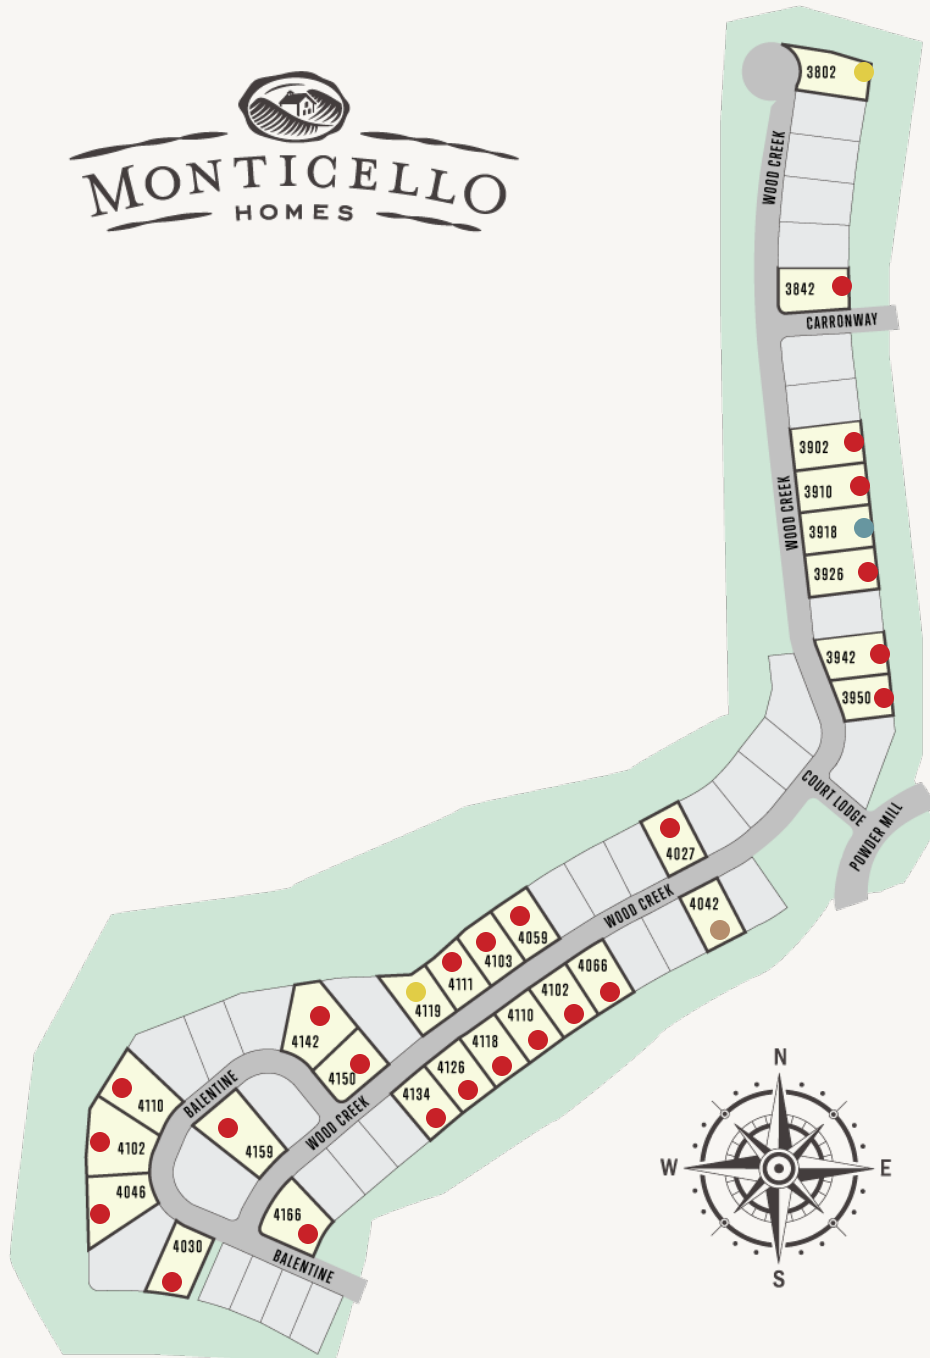

SHAVANO HIGHLANDS : 90'S

● Available ● Sold ● Model ● Under Construction

This community information and available home sites are subject to change without notice

SHAVANO HIGHLANDS : 90'S

Lot #	Address	Lot Size	Status	Details
6	3802 Wood Creek		Under Construction	View this home »
19	3950 Wood Creek		Sold	Available Plans
27	4030 Balentine		Sold	Available Plans
29	4042 Wood Creek		Model Home	Available Plans
39	4059 Wood Creek		Sold	Available Plans
26	4066 Wood Creek		Sold	Available Plans
25	4102 Wood Creek		Sold	Available Plans
29	4110 Balentine		Sold	Available Plans
24	4110 Wood Creek		Sold	Available Plans
37	4111 Wood Creek		Sold	Available Plans
36	4119 Wood Creek		Under Construction	View this home »
22	4126 Wood Creek		Sold	Available Plans
34	4150 Balentine		Sold	Available Plans
17	4166 Wood Creek		Sold	Available Plans
49	4046 Balentine		Sold	
18	3942 Wood Creek		Sold	
16	3926 Wood Creek		Sold	

SHAVANO HIGHLANDS : 90'S

Lot #	Address	Lot Size	Status	Details
15	3918 Wood Creek		Lot Available	
14	3910 Wood Creek		Sold	
13	3902 Wood Creek		Sold	
11	3842 Wood Creek		Sold	
2	4159 Wood Creek		Sold	
28	4102 Balentine		Sold	
21	4134 Wood Creek		Sold	
23	4118 Wood Creek		Sold	
33	4142 Balentine		Sold	
38	4103 Wood Creek		Sold	
43	4027 Wood Creek		Sold	