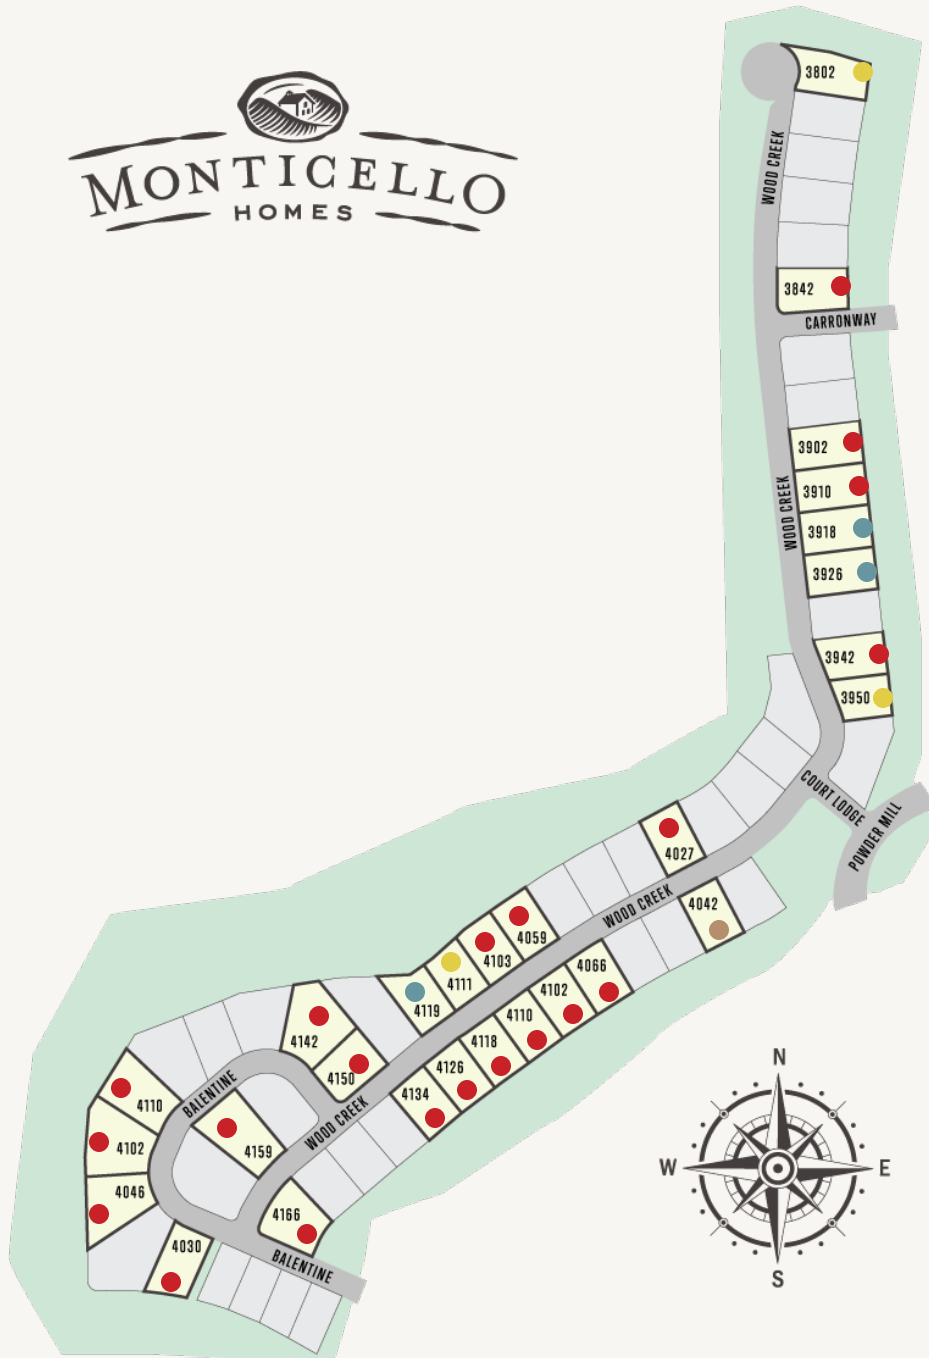

SHAVANO HIGHLANDS : 90'S

● Available ● Sold ● Model ● Under Construction

This community information and available home sites are subject to change without notice

SHAVANO HIGHLANDS : 90'S

Lot #	Address	Lot Size	Status	Details
6	3802 Wood Creek		Under Construction	View this home »
19	3950 Wood Creek		Under Construction	View this home »
27	4030 Balentine		Sold	Available Plans
29	4042 Wood Creek		Model Home	Available Plans
39	4059 Wood Creek		Sold	Available Plans
26	4066 Wood Creek		Sold	Available Plans
25	4102 Wood Creek		Sold	Available Plans
29	4110 Balentine		Sold	Available Plans
24	4110 Wood Creek		Sold	Available Plans
37	4111 Wood Creek		Under Construction	View this home »
22	4126 Wood Creek		Sold	Available Plans
34	4150 Balentine		Sold	Available Plans
17	4166 Wood Creek		Sold	Available Plans
49	4046 Balentine		Sold	
18	3942 Wood Creek		Sold	
16	3926 Wood Creek		Lot Available	
15	3918 Wood Creek		Lot Available	

SHAVANO HIGHLANDS : 90'S

Lot #	Address	Lot Size	Status	Details
14	3910 Wood Creek		Sold	
13	3902 Wood Creek		Sold	
11	3842 Wood Creek		Sold	
2	4159 Wood Creek		Sold	
28	4102 Balentine		Sold	
21	4134 Wood Creek		Sold	
36	4119 Wood Creek		Lot Available	
23	4118 Wood Creek		Sold	
33	4142 Balentine		Sold	
38	4103 Wood Creek		Sold	
43	4027 Wood Creek		Sold	