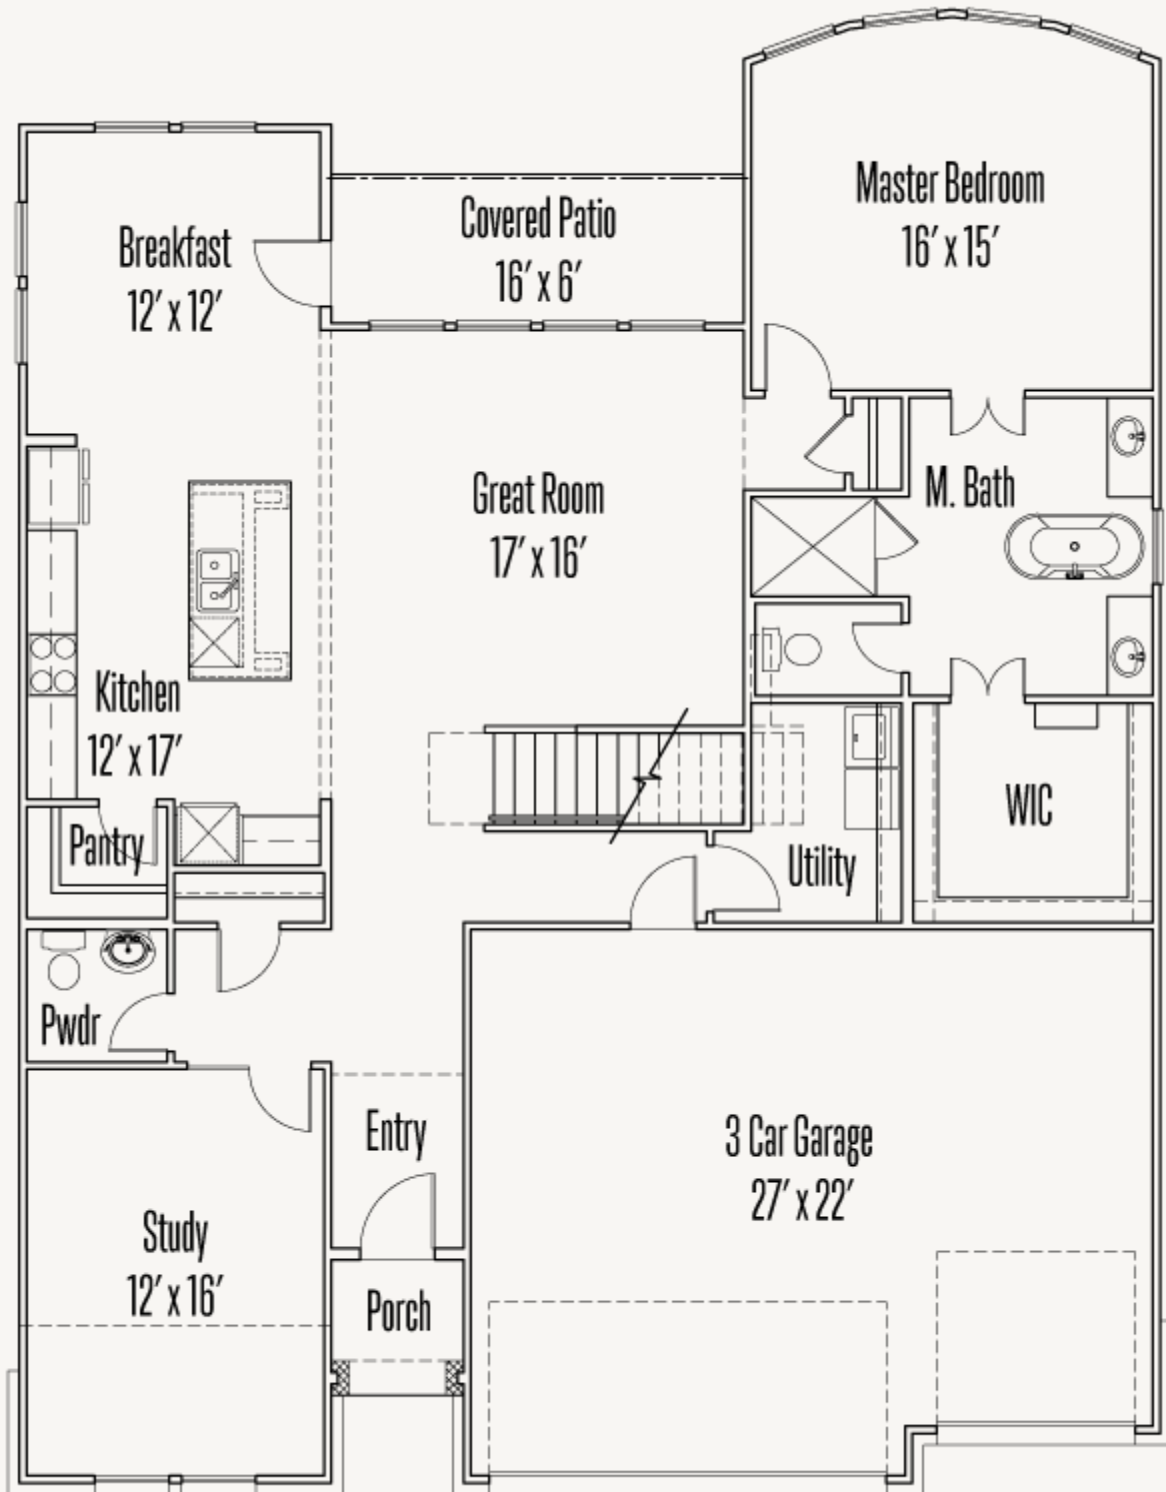

ELKHORN RIDGE AT FAIR OAKS RANCH : 65'S

29610 WACKFORD RIDGE

ABBEY : 60-2758F.1

2,789 sq ft

4 Bedrooms

2.5 Bathrooms

2 Stories

3 Car Garage

ELKHORN RIDGE AT FAIR OAKS RANCH : 65'S

29610 WACKFORD RIDGE

ABBEY : 60-2758F.1

FIRST FLOOR

ELKHORN RIDGE AT FAIR OAKS RANCH : 65'S

29610 WACKFORD RIDGE

ABBEY : 60-2758F.1

SECOND FLOOR