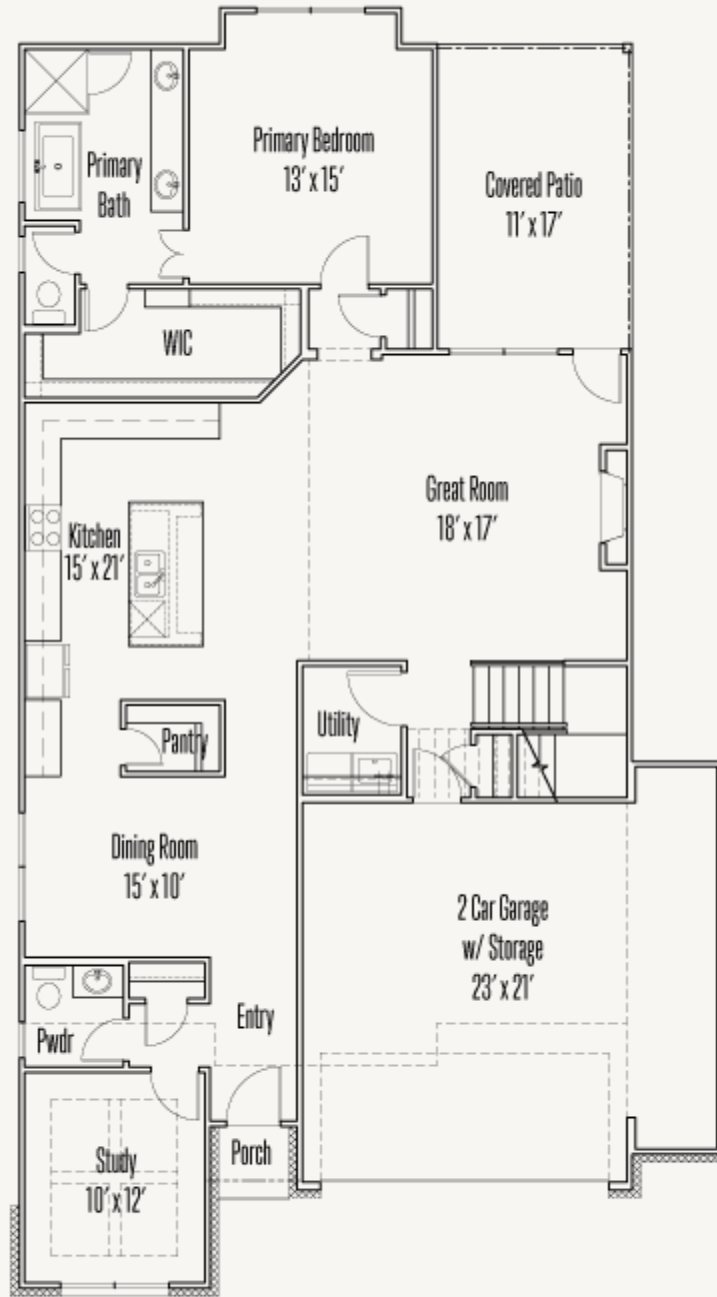

ELKHORN RIDGE AT FAIR OAKS RANCH : 65'S

29719 SLATE CREEK

ECHOLS : 45-2566F.1

2,600 sq ft

4 Bedrooms

3.5 Bathrooms

2 Stories

2 Car Garage
Plus Storage

ELKHORN RIDGE AT FAIR OAKS RANCH : 65'S

29719 SLATE CREEK

ECHOLS : 45-2566F.1

FIRST FLOOR

ELKHORN RIDGE AT FAIR OAKS RANCH : 65'S

29719 SLATE CREEK

ECHOLS : 45-2566F.1

SECOND FLOOR