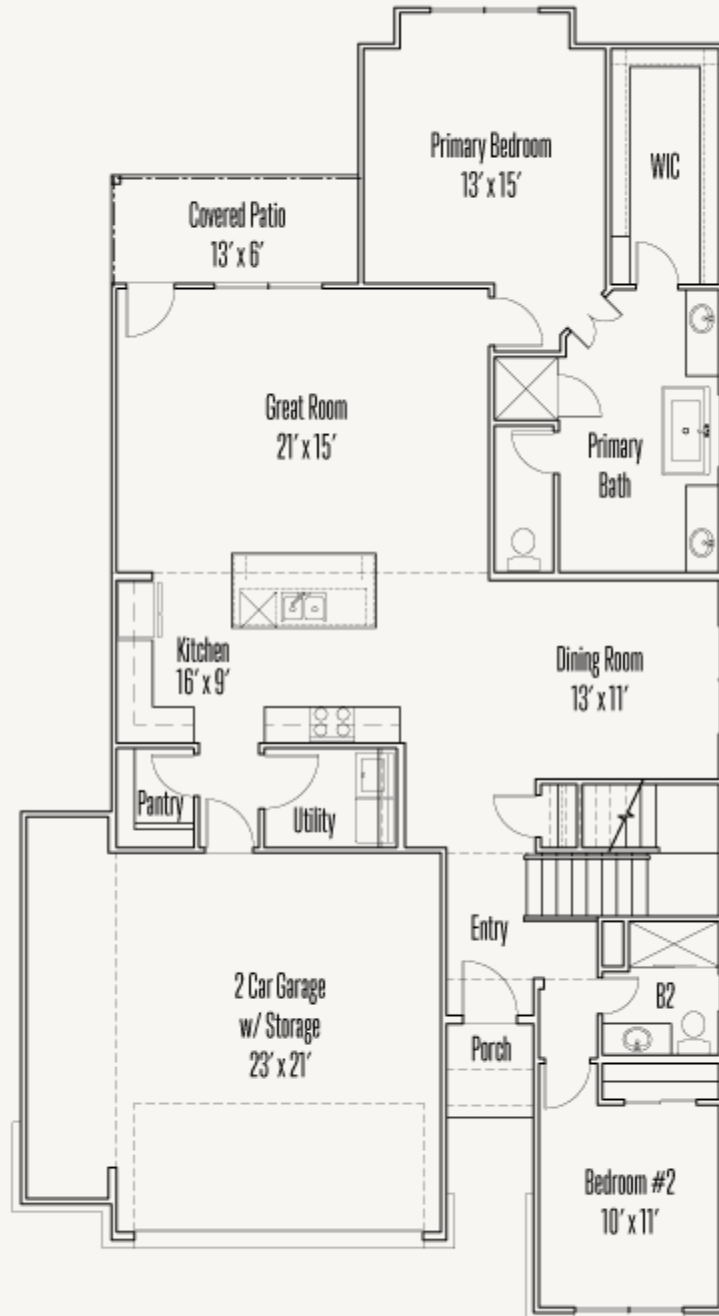

# 29743 SLATE CREEK

BASTILLE : 45-2347F.1

2,392 sq ft

4 Bedrooms

3 Bathrooms

2 Stories

2 Car Garage  
Plus Storage

ELKHORN RIDGE AT FAIR OAKS RANCH : 65'S

# 29743 SLATE CREEK

BASTILLE : 45-2347F.1

## FIRST FLOOR

ELKHORN RIDGE AT FAIR OAKS RANCH : 65'S

## SECOND FLOOR