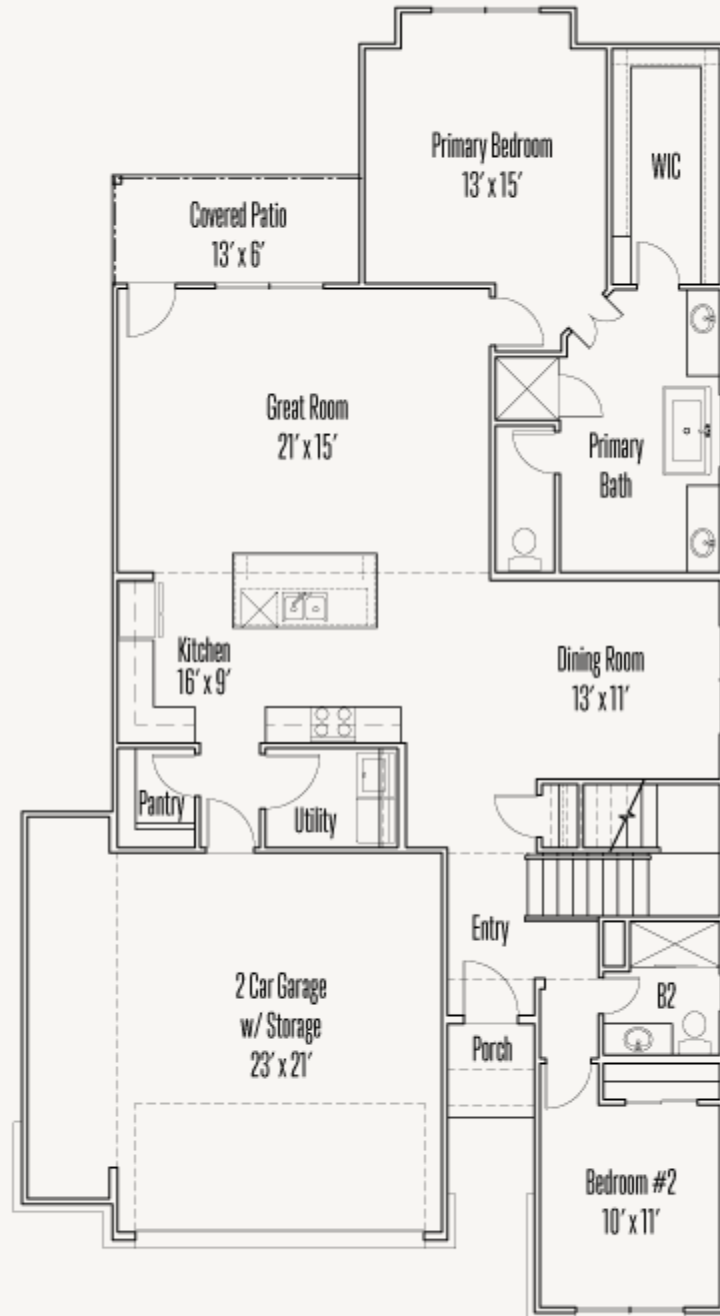

ELKHORN RIDGE AT FAIR OAKS RANCH : 65'S

29743 SLATE CREEK

BASTILLE : 45-2347F.1

2,392 sq ft

4 Bedrooms

3 Bathrooms

2 Stories

2 Car Garage
Plus Storage

ELKHORN RIDGE AT FAIR OAKS RANCH : 65'S

29743 SLATE CREEK

BASTILLE : 45-2347F.1

FIRST FLOOR

ELKHORN RIDGE AT FAIR OAKS RANCH : 65'S

29743 SLATE CREEK

BASTILLE : 45-2347F.1

SECOND FLOOR