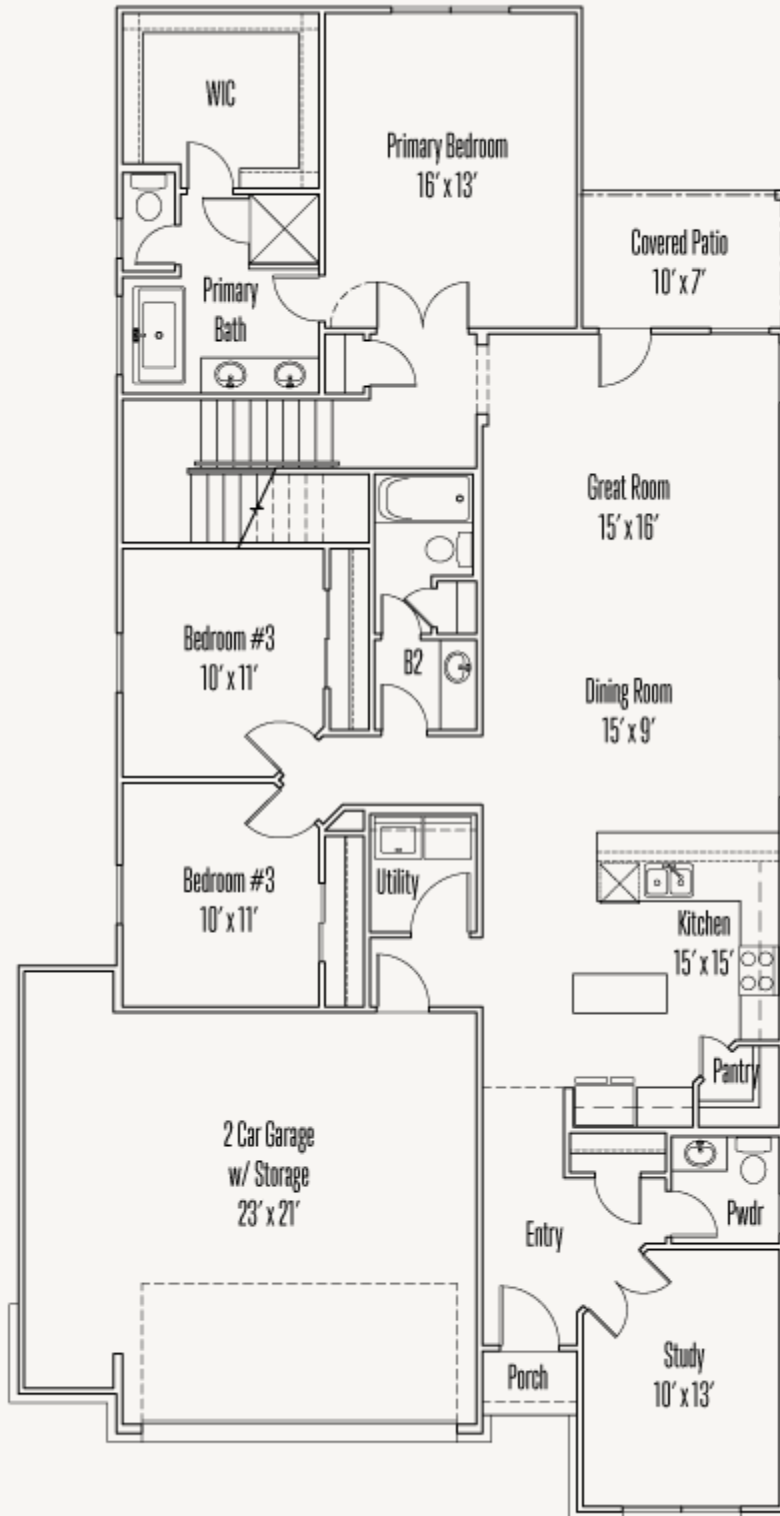

ELKHORN RIDGE AT FAIR OAKS RANCH : 65'S

29759 SLATE CREEK

RIVER : 45-2177F.1

2,265 sq ft

4 Bedrooms

3.5 Bathrooms

2 Stories

2 Car Garage
Plus Storage

ELKHORN RIDGE AT FAIR OAKS RANCH : 65'S

29759 SLATE CREEK

RIVER : 45-2177F.1

FIRST FLOOR

ELKHORN RIDGE AT FAIR OAKS RANCH : 65'S

29759 SLATE CREEK

RIVER : 45-2177F.1

SECOND FLOOR