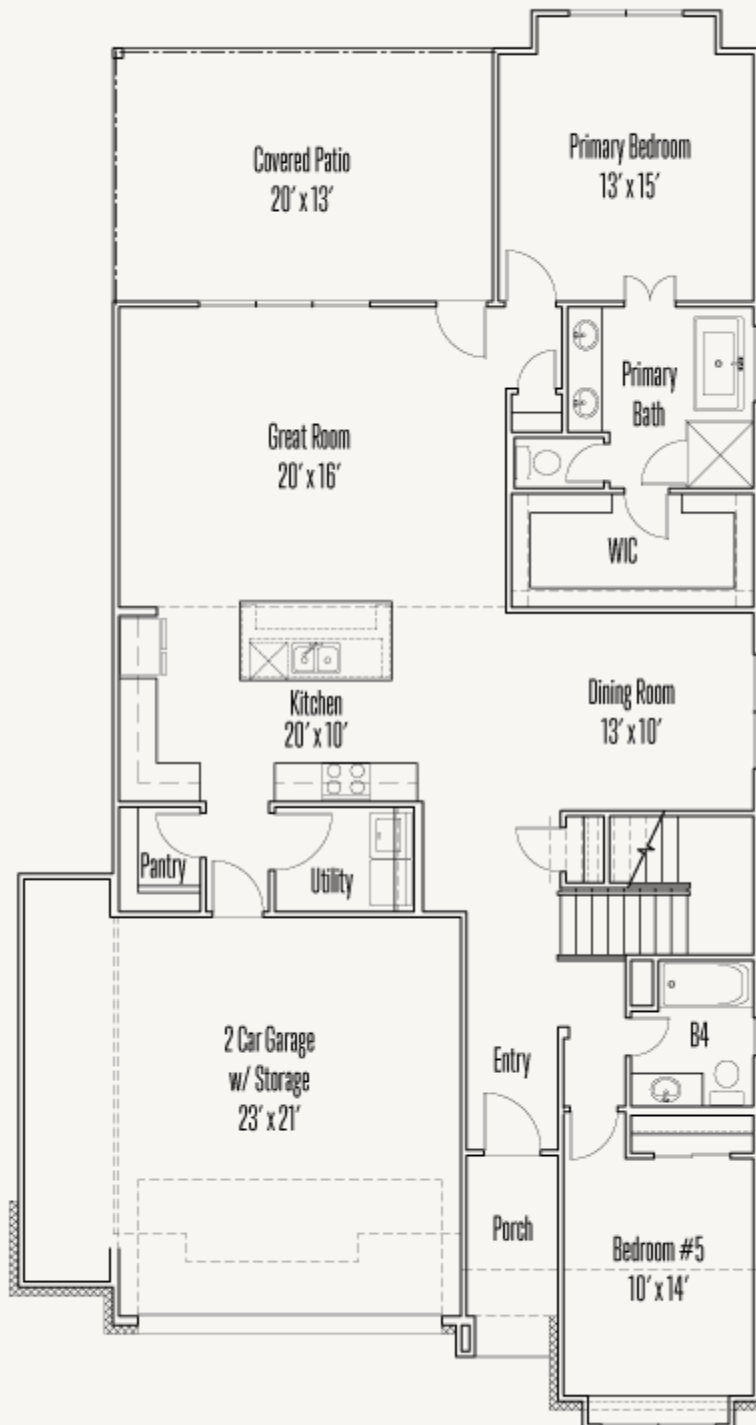

# 29778 SLATE CREEK

FOREST : 45-2692F.1

2,759 sq ft

5 Bedrooms

4 Bathrooms

2 Stories

2 Car Garage  
Plus Storage

ELKHORN RIDGE AT FAIR OAKS RANCH : 65'S

# 29778 SLATE CREEK

FOREST : 45-2692F.1

## FIRST FLOOR

ELKHORN RIDGE AT FAIR OAKS RANCH : 65'S

## SECOND FLOOR