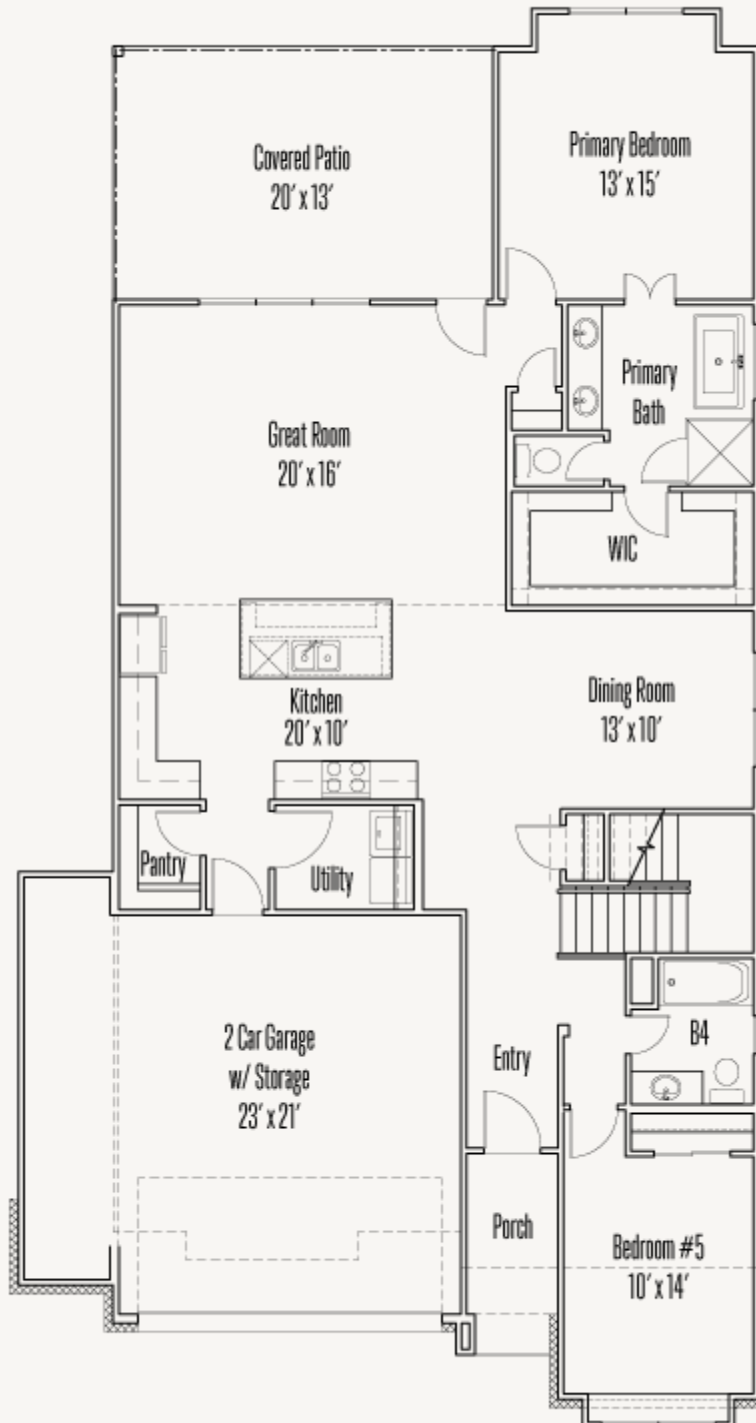

ELKHORN RIDGE AT FAIR OAKS RANCH : 65'S

29778 SLATE CREEK

FOREST : 45-2692F.1

2,759 sq ft

5 Bedrooms

4 Bathrooms

2 Stories

2 Car Garage
Plus Storage

ELKHORN RIDGE AT FAIR OAKS RANCH : 65'S

29778 SLATE CREEK

FOREST : 45-2692F.1

FIRST FLOOR

ELKHORN RIDGE AT FAIR OAKS RANCH : 65'S

29778 SLATE CREEK

FOREST : 45-2692F.1

SECOND FLOOR