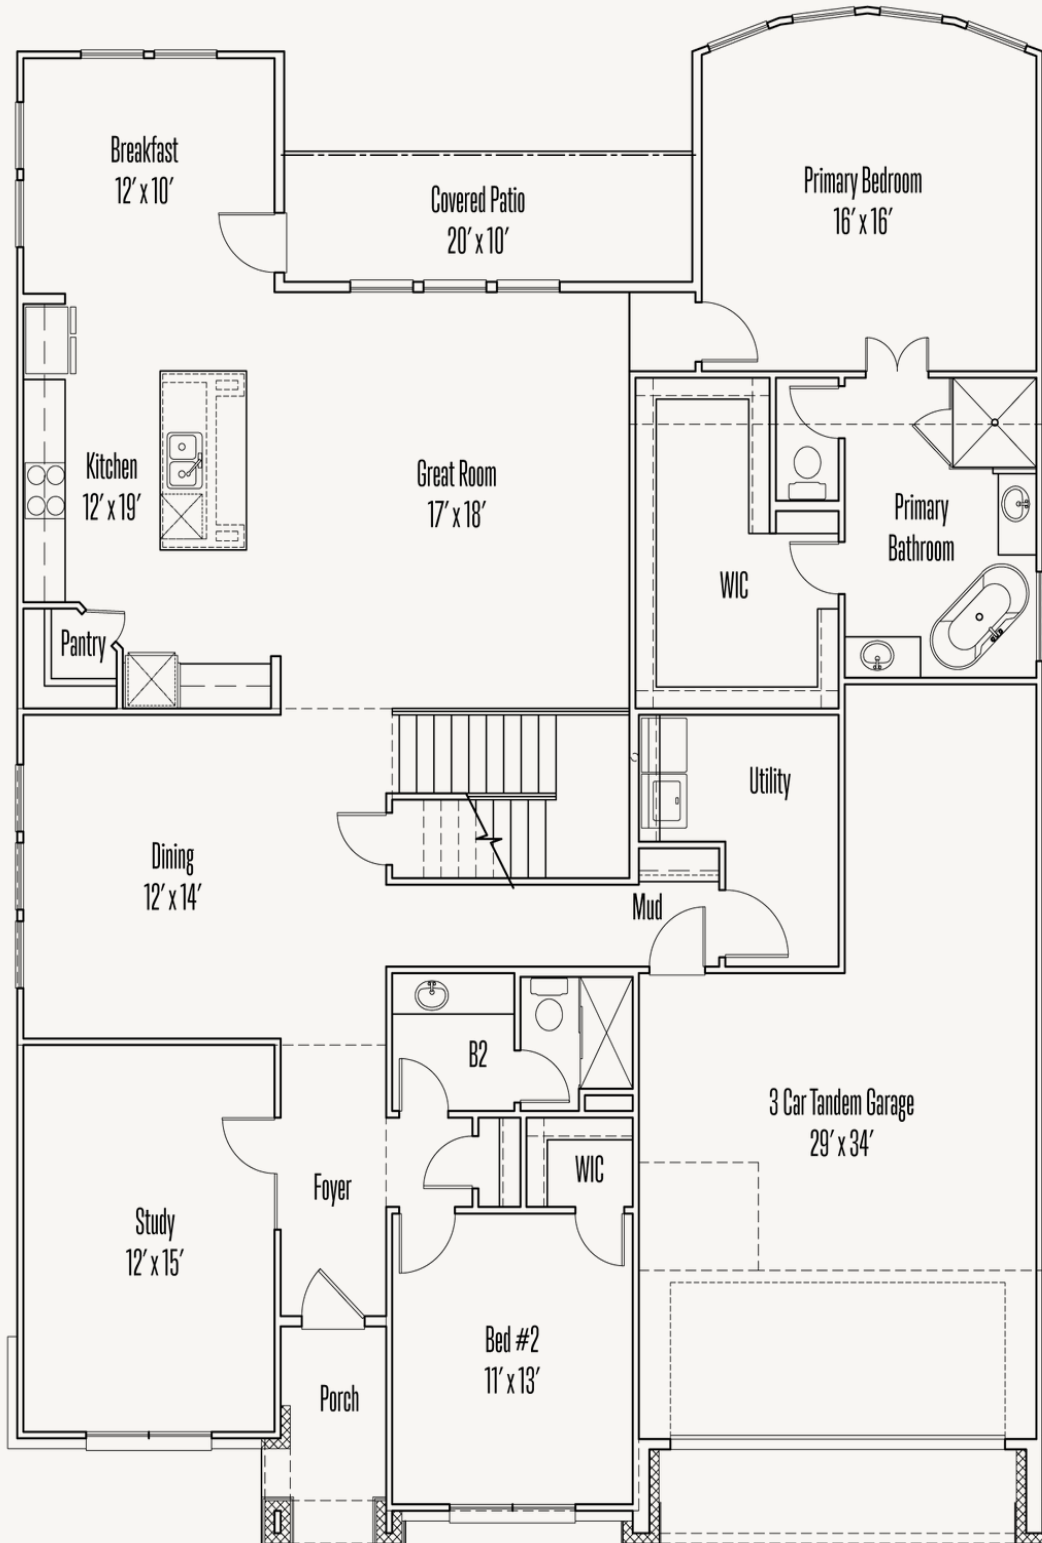

Dana Hatfield
210-324-2495

ELKHORN RIDGE AT FAIR OAKS RANCH : 65'S

9004 MENDRIN RIDGE

RIVANNA: 65-3009F.1

ELKHORN RIDGE AT FAIR OAKS RANCH : 65'S

9004 MENDRIN RIDGE

RIVANNA: 65-3009F.1

FIRST FLOOR

ELKHORN RIDGE AT FAIR OAKS RANCH : 65'S

9004 MENDRIN RIDGE

RIVANNA: 65-3009F.1

SECOND FLOOR