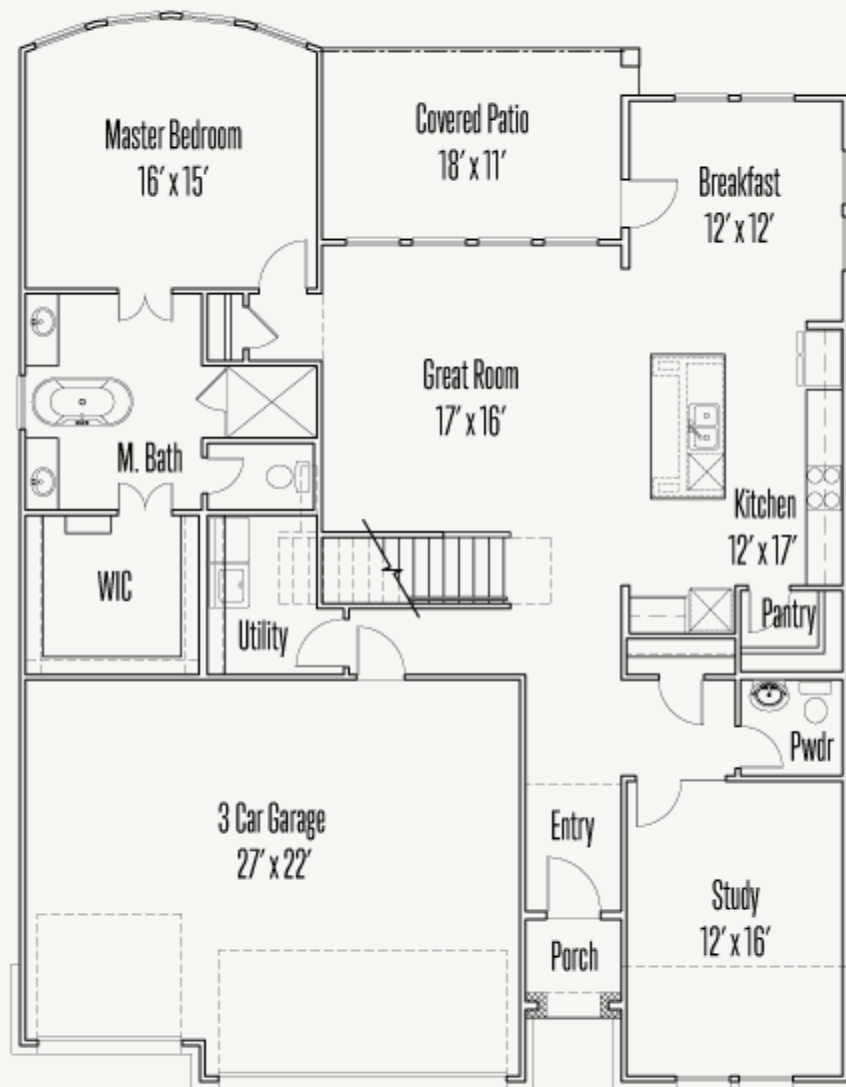

ELKHORN RIDGE AT FAIR OAKS RANCH : 65'S

9047 GRAFORD RIDGE

ABBHEY : 60-2758F.1

2,836 sq ft

4 Bedrooms

3.5 Bathrooms

2 Stories

3 Car Garage

ELKHORN RIDGE AT FAIR OAKS RANCH : 65'S

9047 GRAFORD RIDGE

ABBEY : 60-2758F.1

FIRST FLOOR

ELKHORN RIDGE AT FAIR OAKS RANCH : 65'S

9047 GRAFORD RIDGE

ABBEY : 60-2758F.1

SECOND FLOOR