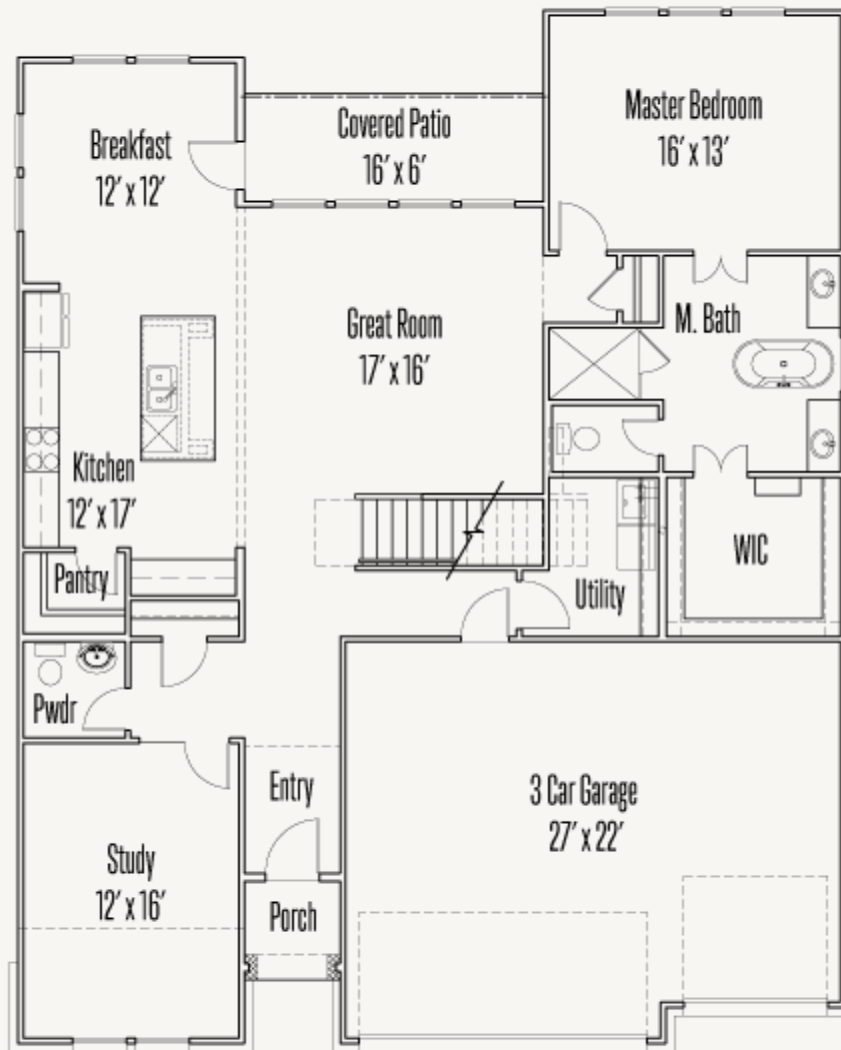

ELKHORN RIDGE AT FAIR OAKS RANCH : 65'S

ABBEY : 60-2758F.1

Elevation A

Elevation B

2,768 sq ft

4 Bedrooms

2.5
Bathrooms

2 Stories

3 Car Garage

ELKHORN RIDGE AT FAIR OAKS RANCH : 65'S

ABBEY : 60-2758F.1

FIRST FLOOR

ELKHORN RIDGE AT FAIR OAKS RANCH : 65'S

ABBEY : 60-2758F.1

SECOND FLOOR