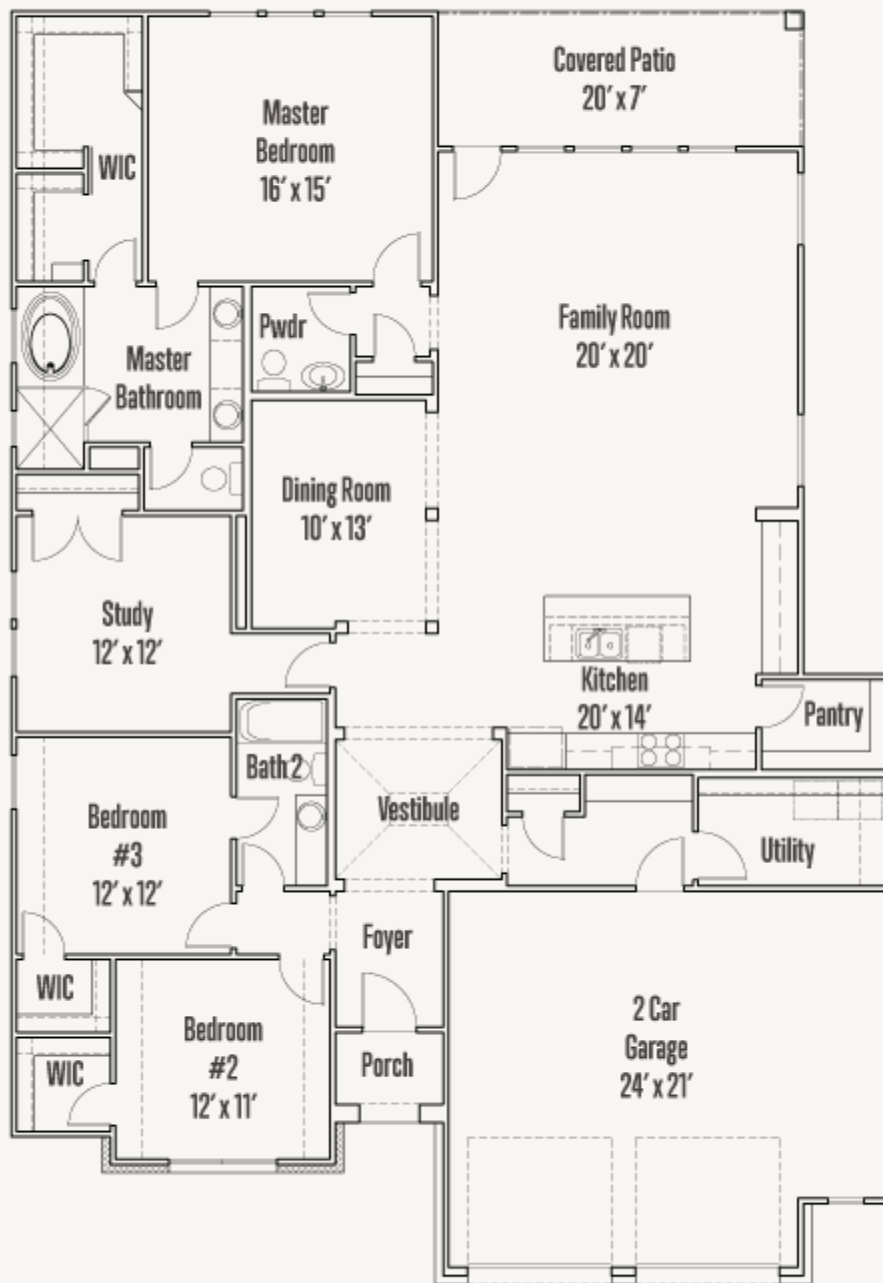

ELKHORN RIDGE AT FAIR OAKS RANCH : 65'S

GIBBON : 55-2370F.1

Elevation A

Elevation B

2,378 sq ft

3 Bedrooms

2.5
Bathrooms

1 Story

2 Car Garage

ELKHORN RIDGE AT FAIR OAKS RANCH : 65'S

GIBBON : 55-2370F.1

FIRST FLOOR

ELKHORN RIDGE AT FAIR OAKS RANCH : 65'S

GIBBON : 55-2370F.1

OPTIONS_1

Optional Extended Covered Patio

Optional Bay at Master Bedroom

Optional Cabinets & Sink at Utility Room

Optional Fireplace at Great Room