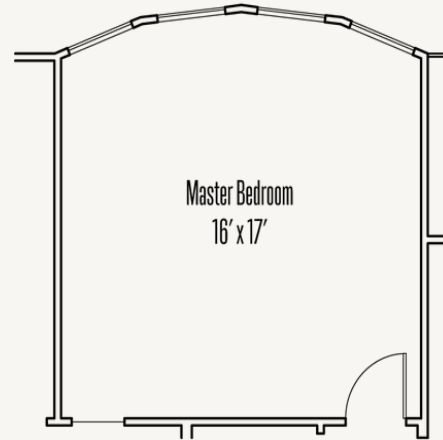

ELKHORN RIDGE AT FAIR OAKS RANCH : 65'S

GIBBON : 55-2370F.1

Elevation A

Elevation B

2,378 sq ft

3 Bedrooms

2.5  
Bathrooms

1 Story

2 Car Garage

ELKHORN RIDGE AT FAIR OAKS RANCH : 65'S

GIBBON : 55-2370F.1

FIRST FLOOR

ELKHORN RIDGE AT FAIR OAKS RANCH : 65'S

GIBBON : 55-2370F.1

OPTIONS\_1

Optional Extended Covered Patio

Optional Bay at Master Bedroom

Optional Cabinets & Sink at Utility Room

Optional Fireplace at Great Room