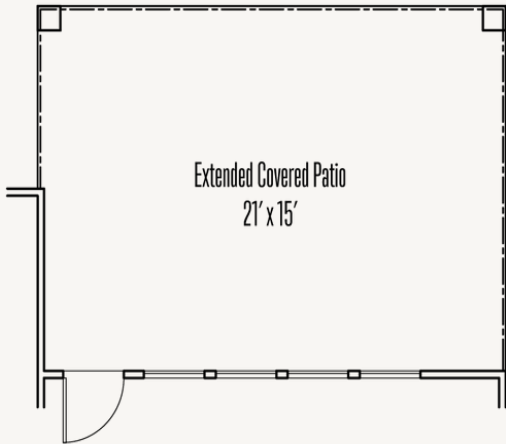

ELKHORN RIDGE AT FAIR OAKS RANCH : 65'S

GIBBON : 55-2370F.1

Elevation A

Elevation B

2,378 sq ft

3 Bedrooms

2.5  
Bathrooms

1 Story

2 Car Garage

ELKHORN RIDGE AT FAIR OAKS RANCH : 65'S

GIBBON : 55-2370F.1

FIRST FLOOR

ELKHORN RIDGE AT FAIR OAKS RANCH : 65'S

GIBBON : 55-2370F.1

OPTIONS\_1

Optional Extended Covered Patio