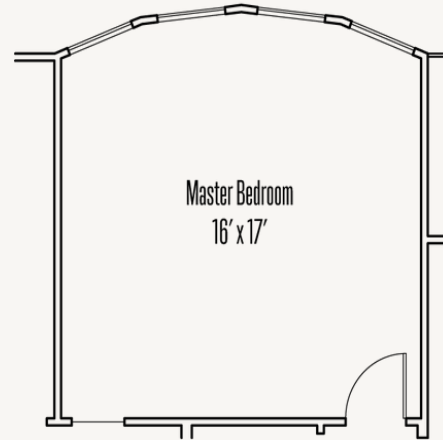

ELKHORN RIDGE AT FAIR OAKS RANCH : 65'S

GIBBON : 55-2370F.1

Elevation A

Elevation B

2,378 sq ft

3 Bedrooms

2.5
Bathrooms

1 Story

2 Car Garage

ELKHORN RIDGE AT FAIR OAKS RANCH : 65'S

GIBBON : 55-2370F.1

FIRST FLOOR

ELKHORN RIDGE AT FAIR OAKS RANCH : 65'S

GIBBON : 55-2370F.1

OPTIONS_1

Optional Extended Covered Patio

Optional Bay at Master Bedroom

Optional Cabinets & Sink at Utility Room

Optional Fireplace at Great Room