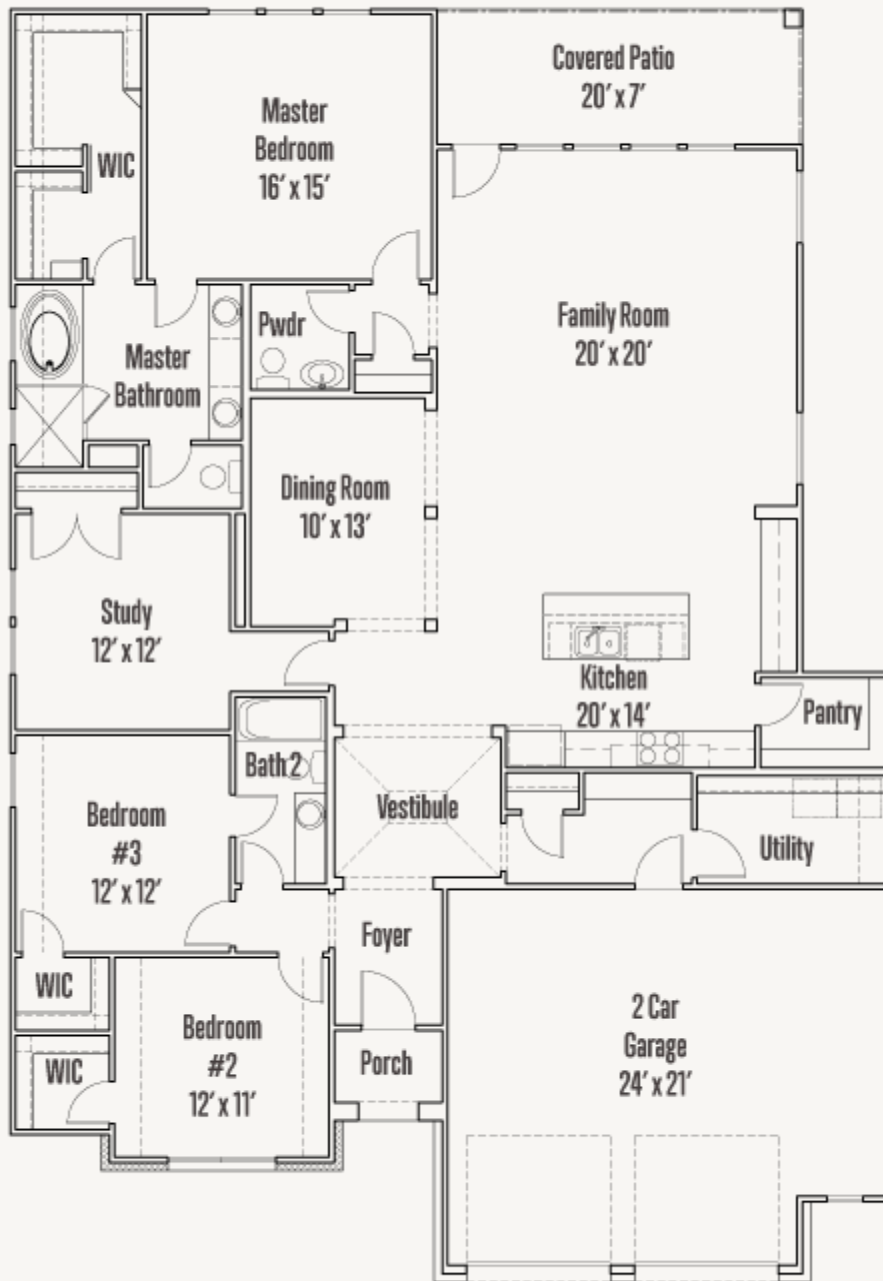

ELKHORN RIDGE AT FAIR OAKS RANCH : 65'S

GIBBON : 55-2370F.1

Elevation A

Elevation B

2,378 sq ft

3 Bedrooms

2.5  
Bathrooms

1 Story

2 Car Garage

ELKHORN RIDGE AT FAIR OAKS RANCH : 65'S

GIBBON : 55-2370F.1

FIRST FLOOR

ELKHORN RIDGE AT FAIR OAKS RANCH : 65'S

GIBBON : 55-2370F.1

OPTIONS\_1

Optional Extended Covered Patio

Optional Bay at Master Bedroom

Optional Cabinets & Sink at Utility Room

Optional Fireplace at Great Room