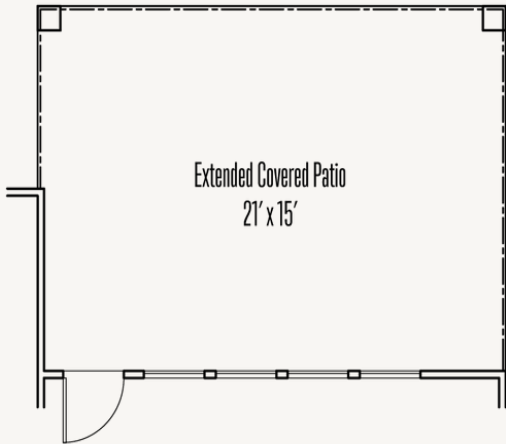

ELKHORN RIDGE AT FAIR OAKS RANCH : 65'S

GIBBON : 55-2370F.1

Elevation A

Elevation B

2,378 sq ft

3 Bedrooms

2.5
Bathrooms

1 Story

2 Car Garage

ELKHORN RIDGE AT FAIR OAKS RANCH : 65'S

GIBBON : 55-2370F.1

FIRST FLOOR

ELKHORN RIDGE AT FAIR OAKS RANCH : 65'S

GIBBON : 55-2370F.1

OPTIONS_1

Optional Extended Covered Patio