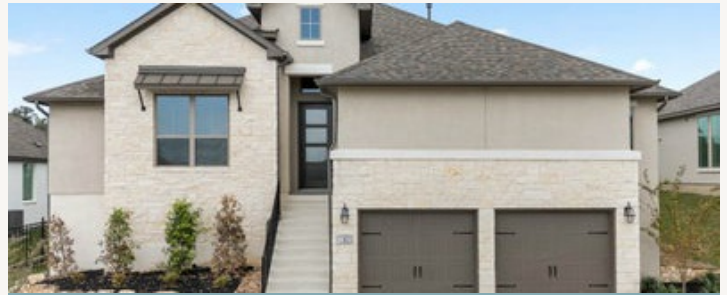

162 Sonrisa

ESPERANZA : 70'S

Floor Plan: Gibbon : 55-2370F.1

- 2,378 sq ft
- 3 Bedrooms
- 2 Car Garage Plus Storage
- ~~Was: $761,843~~
- 2.5 Bathrooms
- 1 Story

Now: $639,900

Ready By: Ready Now!!!