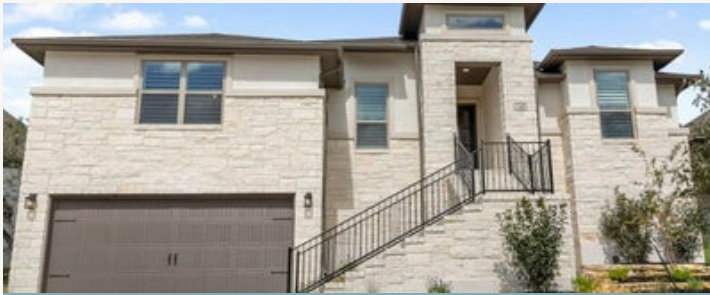

AVAILABLE HOMES AT ESPERANZA : 70'S

146 Sonrisa

ESPERANZA : 70'S

Floor Plan: Crown : 60-2728F.1

- 2,802 sq ft
- 4 Bedrooms
- 2 Car Garage
- ~~Was: $842,136~~
- 3 Bathrooms
- 1 Story

Now: $699,900

Ready By: Ready Now!!!