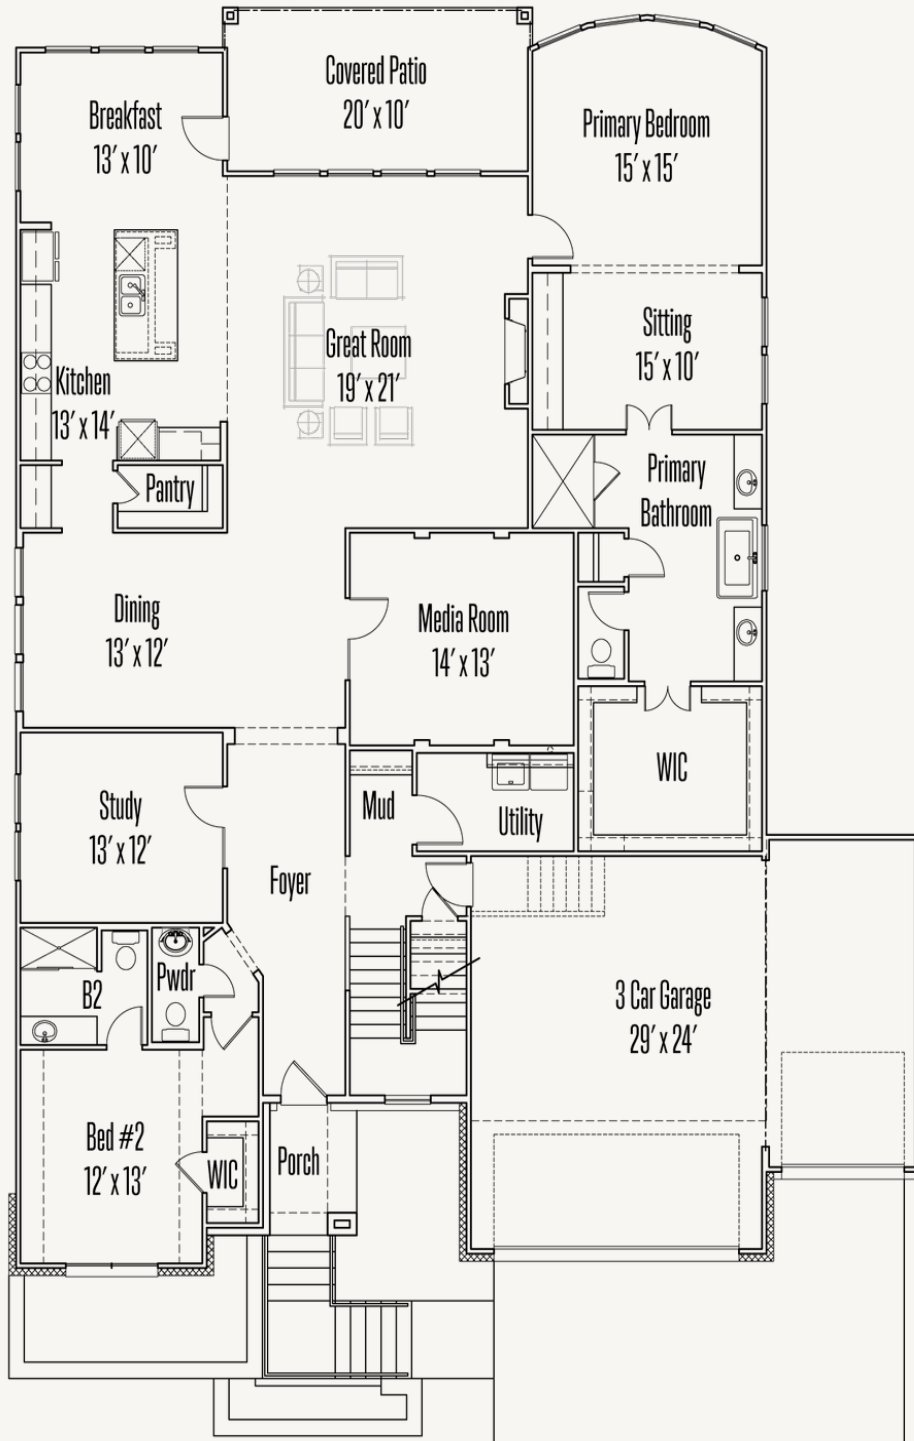

# 130 SONRISA

TAYLOR : 60-3628F.1

3,835 sq ft

4 Bedrooms

3.5 Bathrooms

2 Stories

3 Car Garage

ESPERANZA : 70'S

# 130 SONRISA

TAYLOR : 60-3628F.1

## FIRST FLOOR

ESPERANZA : 70'S

## SECOND FLOOR