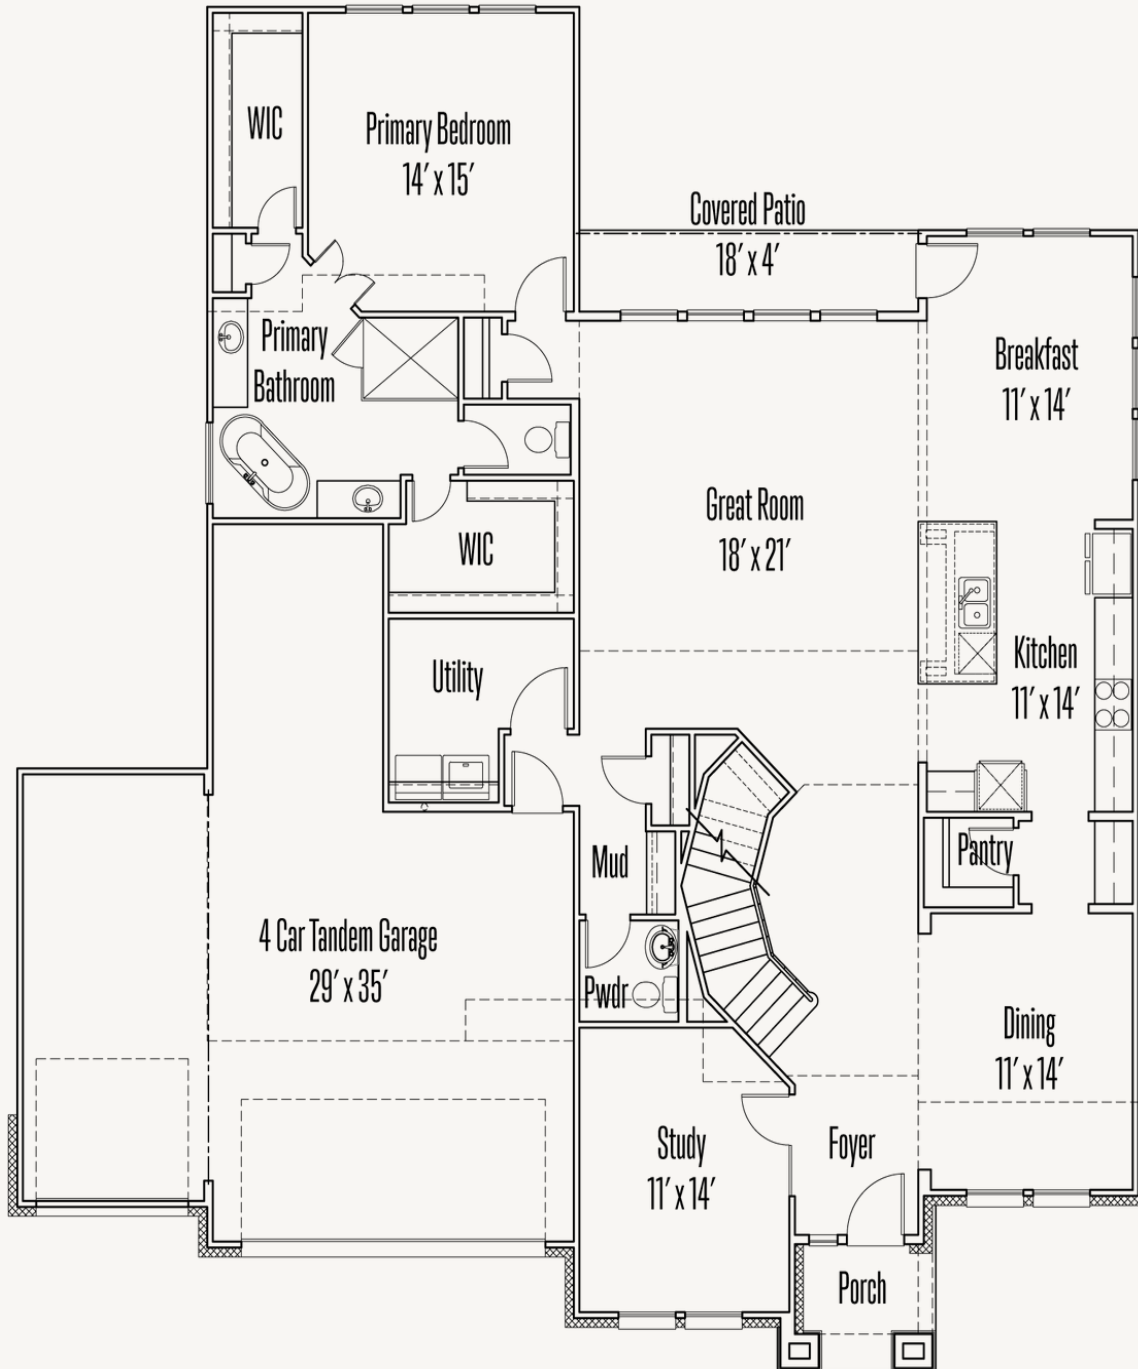

ESPERANZA : 70'S

131 SONRISA

LAFAYETTE : 60-3428F.1

3,443 sq ft

4 Bedrooms

3.5 Bathrooms

2 Stories

3 Car Garage

ESPERANZA : 70'S

131 SONRISA

LAFAYETTE : 60-3428F.1

FIRST FLOOR

ESPERANZA : 70'S

131 SONRISA

LAFAYETTE : 60-3428F.1

SECOND FLOOR