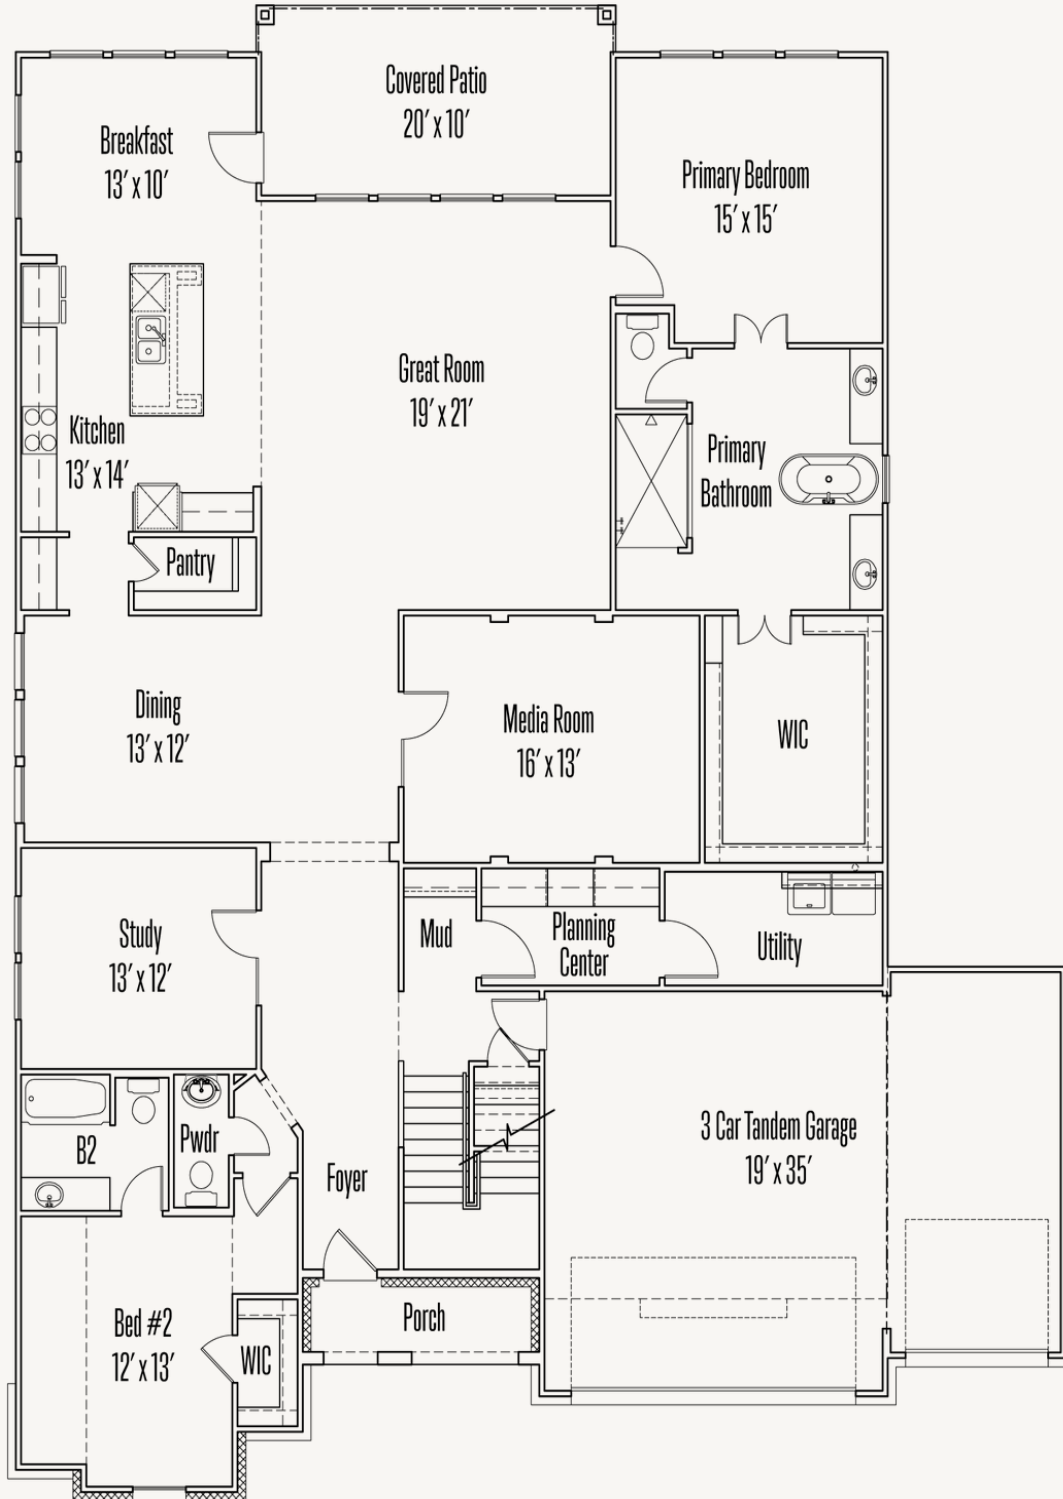

# 139 SONRISA

TAYLOR : 60-3628F.1

3,833 sq ft

4 Bedrooms

3.5 Bathrooms

2 Stories

3 Car Garage

ESPERANZA : 70'S

# 139 SONRISA

TAYLOR : 60-3628F.1

## FIRST FLOOR

ESPERANZA : 70'S

## SECOND FLOOR