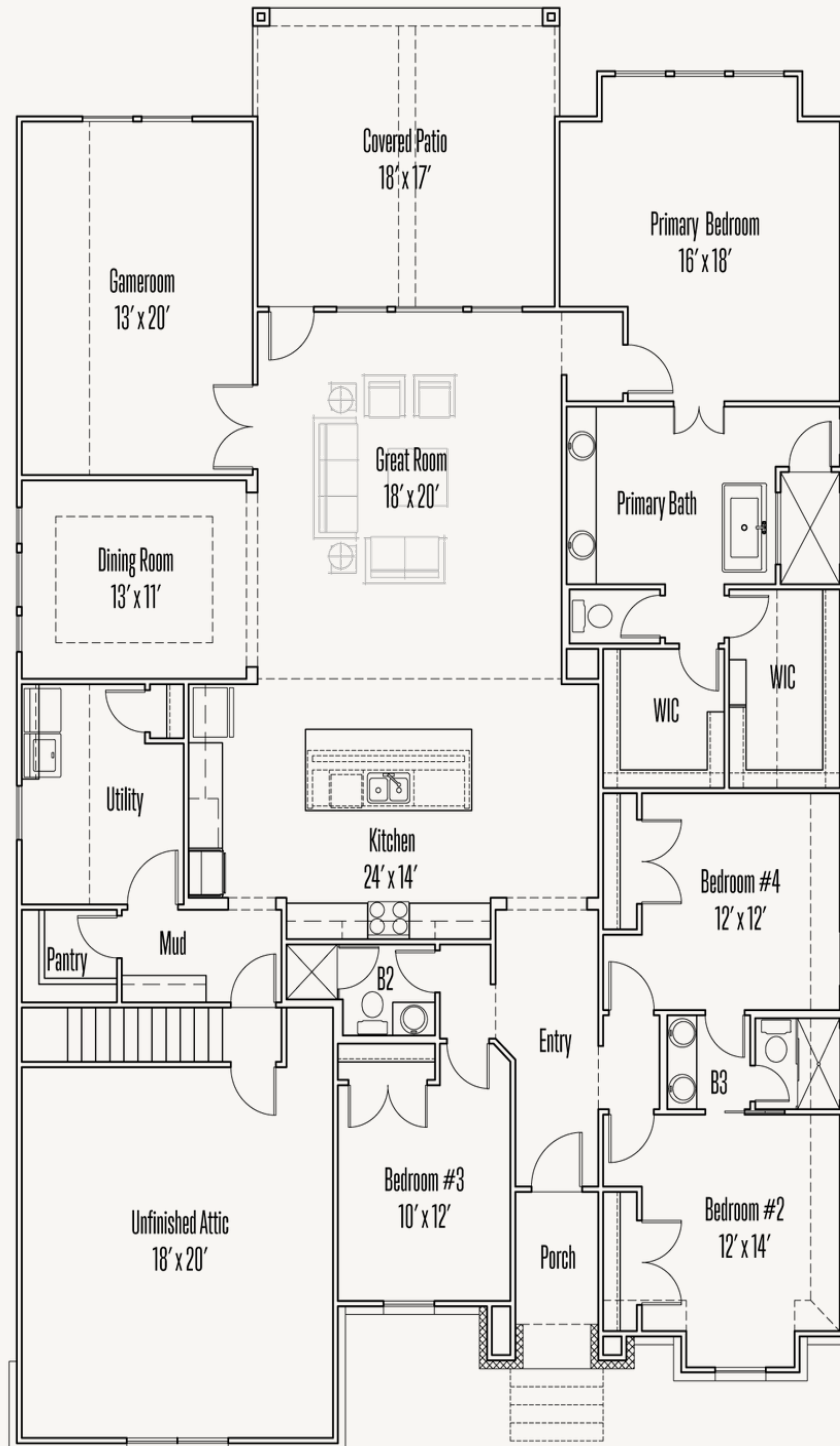

ESPERANZA : 70'S

146 SONRISA

CROWN : 60-2728F.1

Was: ~~\$842,136~~

Now: \$699,900

2,802 sq ft

4 Bedrooms

3 Bathrooms

1 Story

2 Car Garage

ESPERANZA : 70'S

146 SONRISA

CROWN : 60-2728F.1

FIRST FLOOR

ESPERANZA : 70'S

146 SONRISA

CROWN : 60-2728F.1

SECOND FLOOR