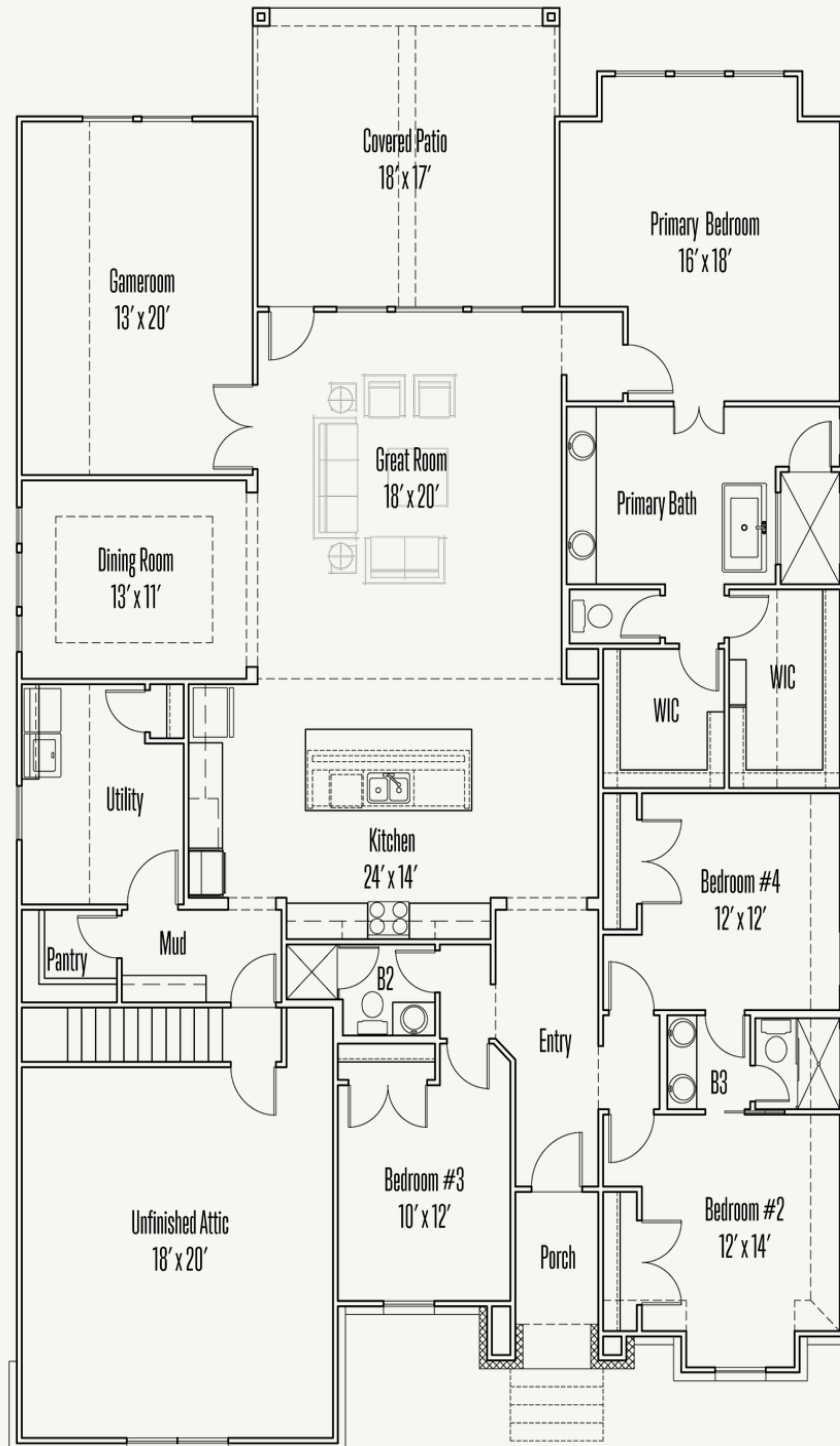

# 146 SONRISA

CROWN : 60-2728F.1

2,802 sq ft

4 Bedrooms

3 Bathrooms

1 Story

2 Car Garage

ESPERANZA : 70'S

# 146 SONRISA

CROWN : 60-2728F.1

## FIRST FLOOR

ESPERANZA : 70'S

## SECOND FLOOR