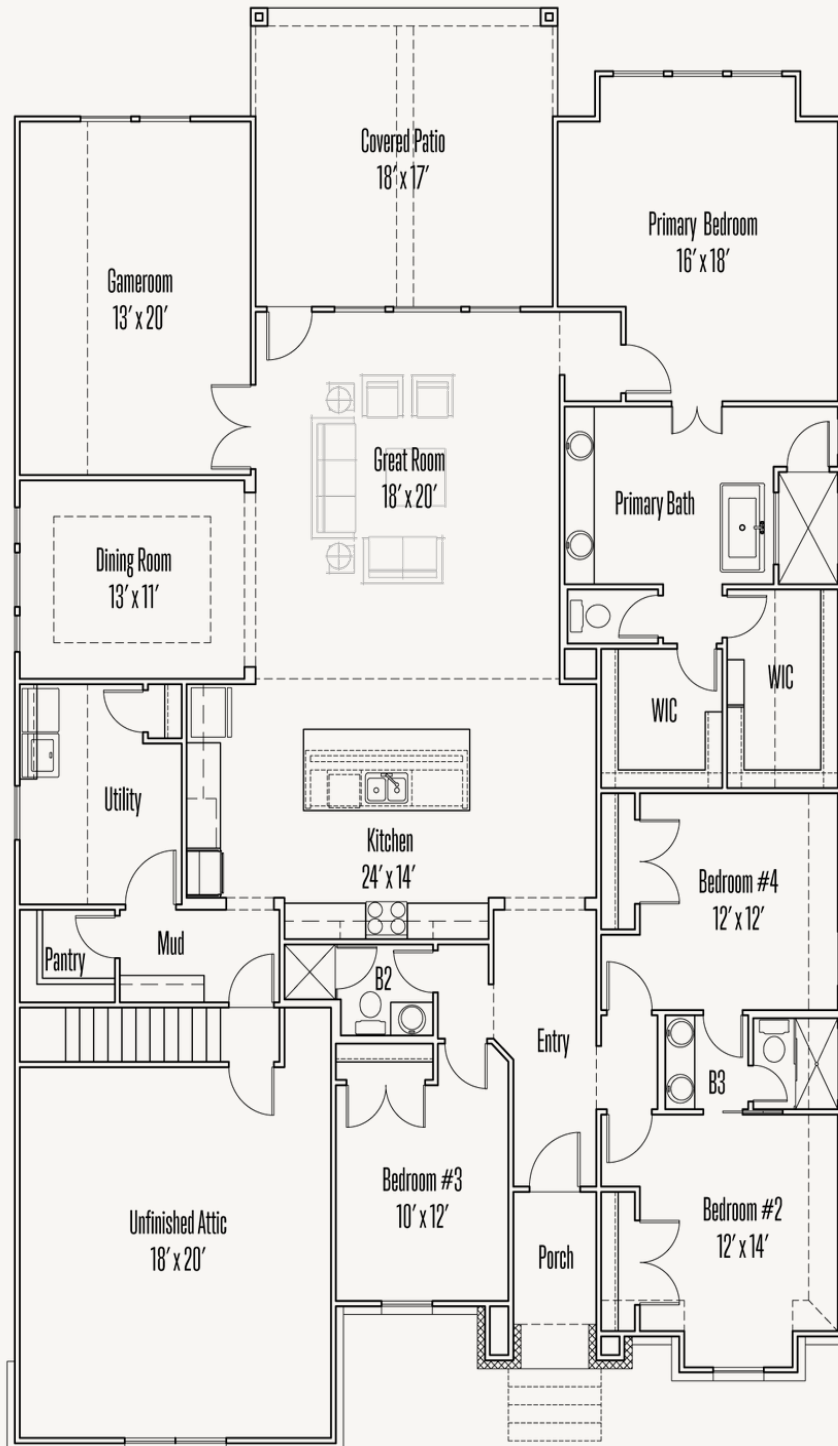

# 146 SONRISA

CROWN : 60-2728F.1

Was: ~~\$842,136~~

Now: \$719,900

2,802 sq ft

4 Bedrooms

3 Bathrooms

1 Story

# 146 SONRISA

CROWN : 60-2728F.1

## FIRST FLOOR

ESPERANZA : 70'S

## SECOND FLOOR