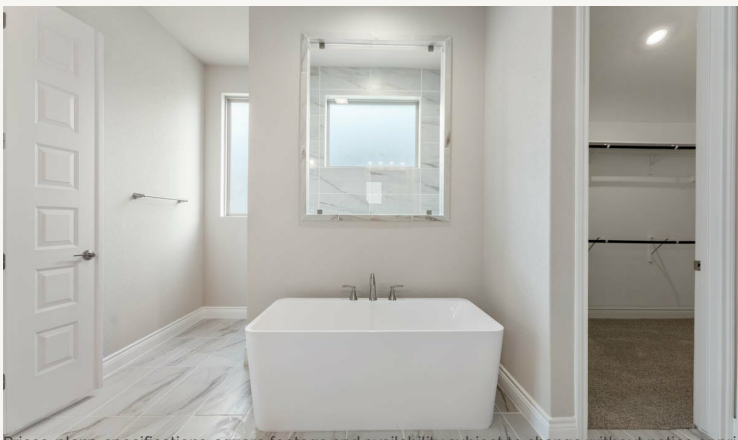

ESPERANZA : 70'S

146 SONRISA

CROWN : 60-2728F.1

Was: ~~\$842,136~~

Now: \$699,900

2,802 sq ft

4 Bedrooms

3 Bathrooms