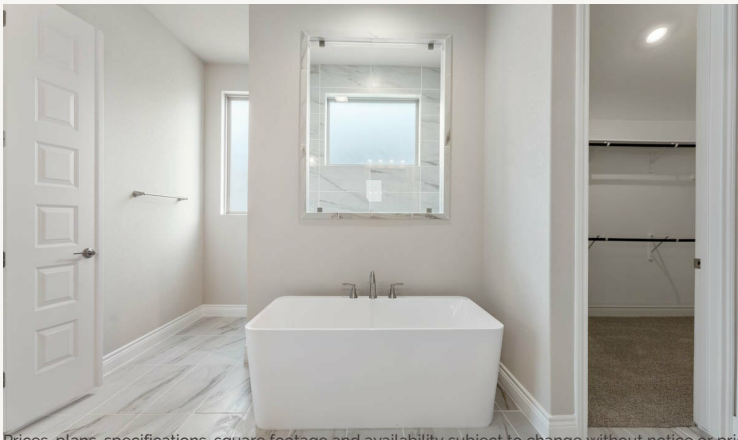

ESPERANZA : 70'S

146 SONRISA

CROWN : 60-2728F.1

Was: ~~\$842,136~~

Now: \$689,900

2,802 sq ft

4 Bedrooms

3 Bathrooms