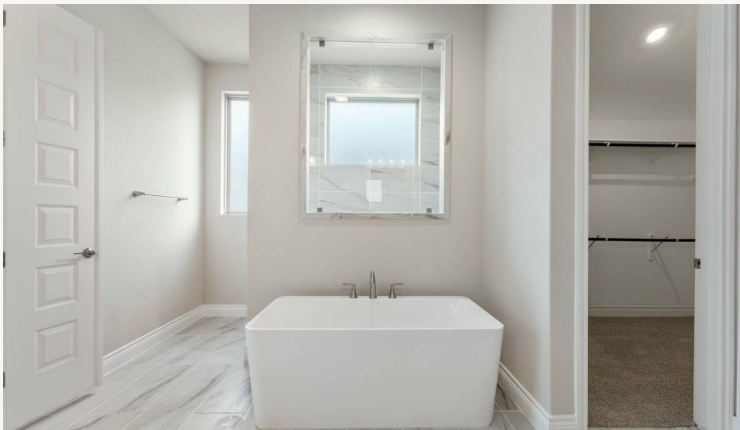

# 146 SONRISA

CROWN : 60-2728F.1

2,802 sq ft

4 Bedrooms

3 Bathrooms

1 Story

2 Car Garage

ESPERANZA : 70'S