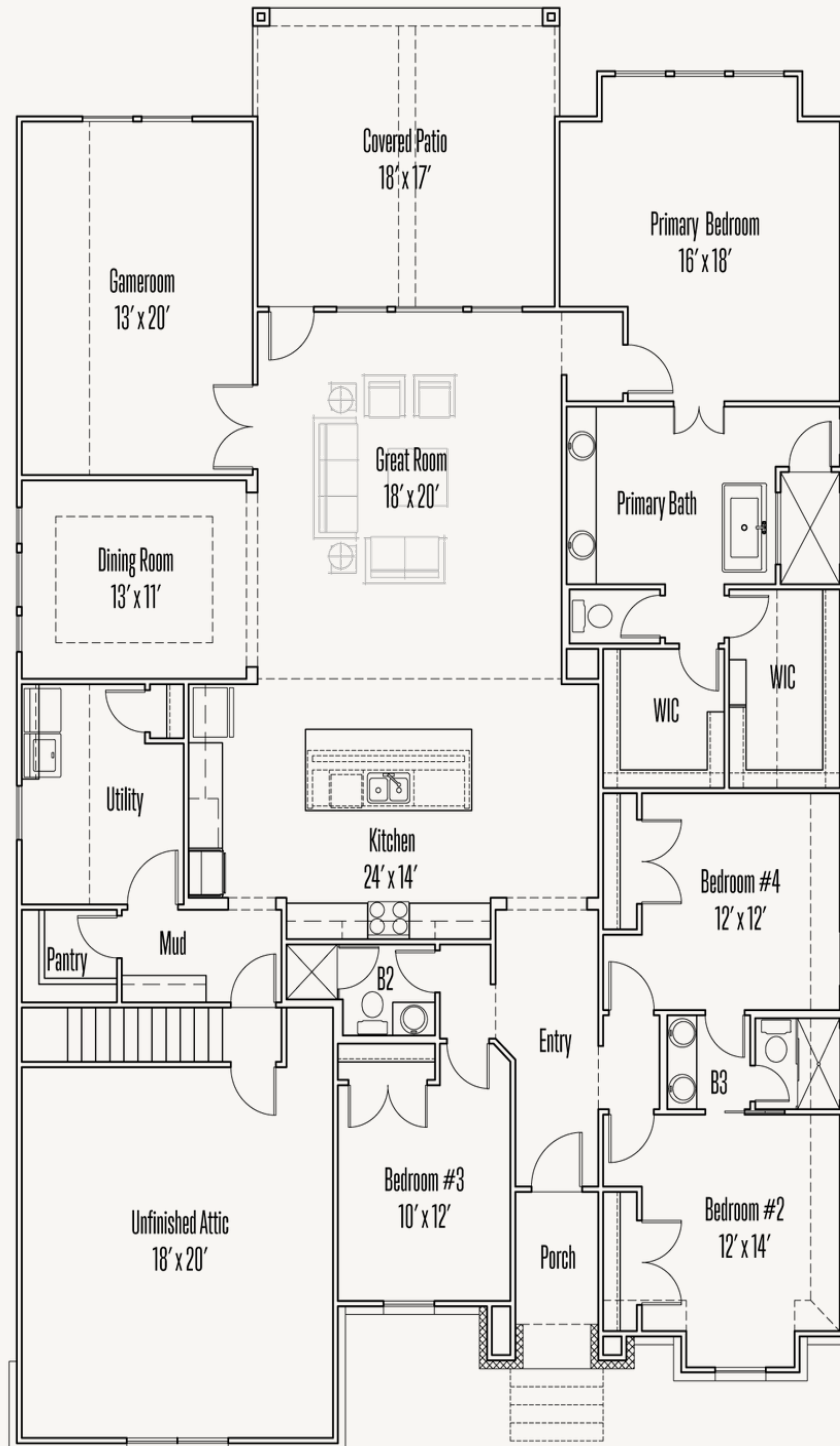

ESPERANZA : 70'S

146 SONRISA

CROWN : 60-2728F.1

Was: ~~\$842,136~~

Now: \$689,900

2,802 sq ft

4 Bedrooms

3 Bathrooms

1 Story

2 Car Garage

ESPERANZA : 70'S

146 SONRISA

CROWN : 60-2728F.1

FIRST FLOOR

ESPERANZA : 70'S

146 SONRISA

CROWN : 60-2728F.1

SECOND FLOOR