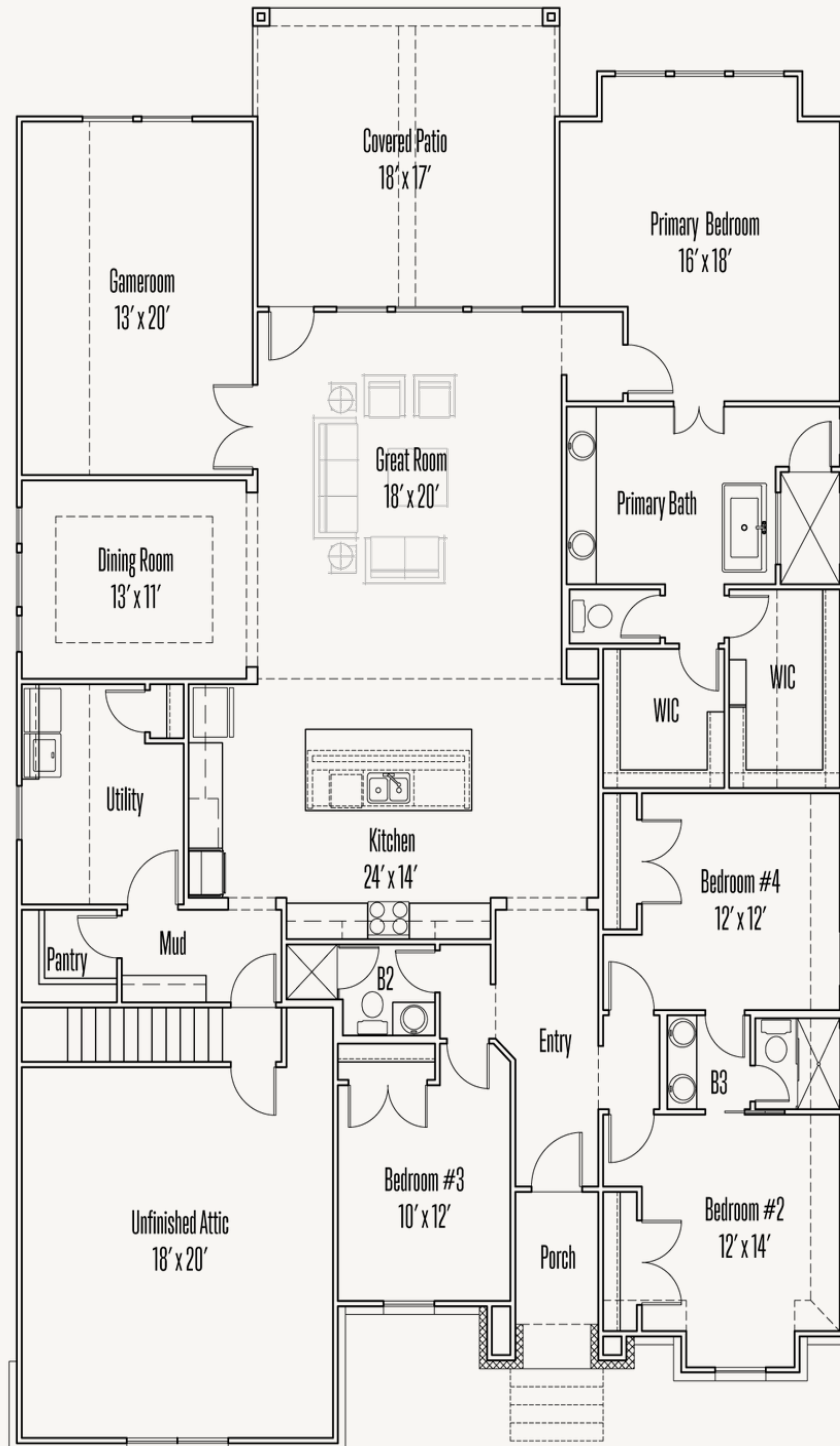

ESPERANZA : 70'S

146 SONRISA

CROWN : 60-2728F.1

~~Was: \$842,136~~
Now: \$774,900

2,802 sq ft

4 Bedrooms

3 Bathrooms

1 Story

2 Car Garage

ESPERANZA : 70'S

146 SONRISA

CROWN : 60-2728F.1

FIRST FLOOR

ESPERANZA : 70'S

146 SONRISA

CROWN : 60-2728F.1

SECOND FLOOR