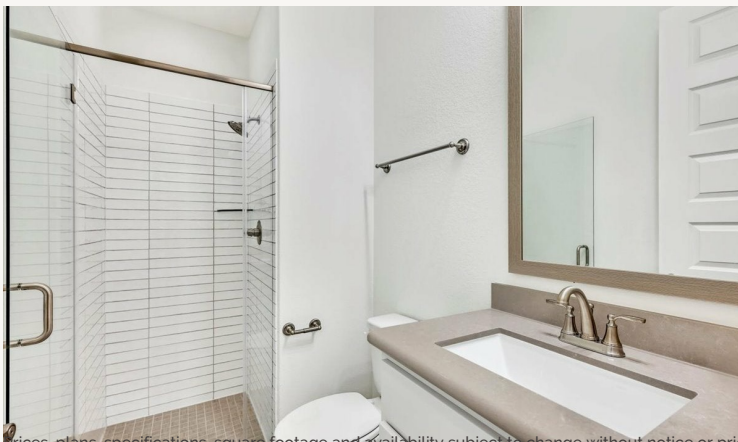

# 202 CORAZON

CROWN : 60-2728F.1

2,732 sq ft

4 Bedrooms

3 Bathrooms

1 Story

3 Car Garage

ESPERANZA : 70'S