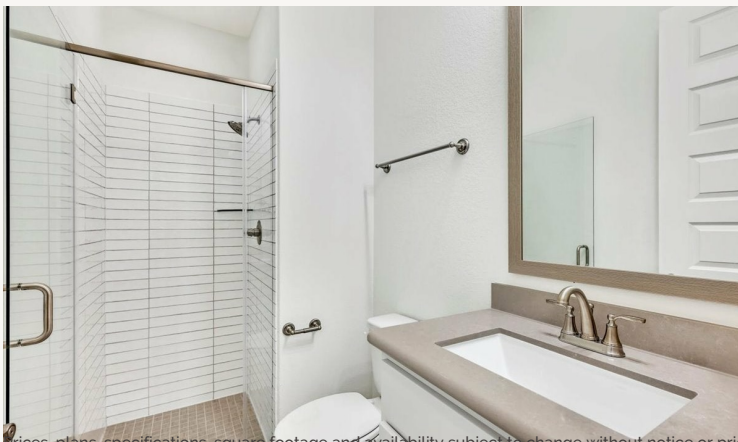

ESPERANZA : 70'S

202 CORAZON

CROWN : 60-2728F.1

2,732 sq ft

4 Bedrooms

3 Bathrooms

1 Story

3 Car Garage