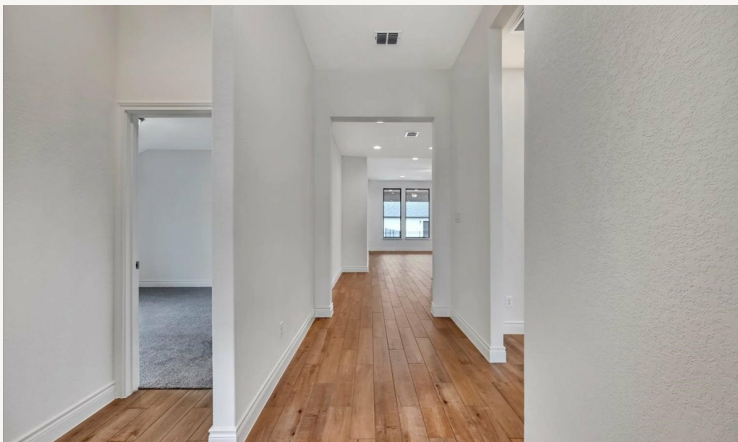

# 202 CORAZON

CROWN : 60-2728F.1

2,732 sq ft

4 Bedrooms

3 Bathrooms

1 Story

3 Car Garage

ESPERANZA : 70'S