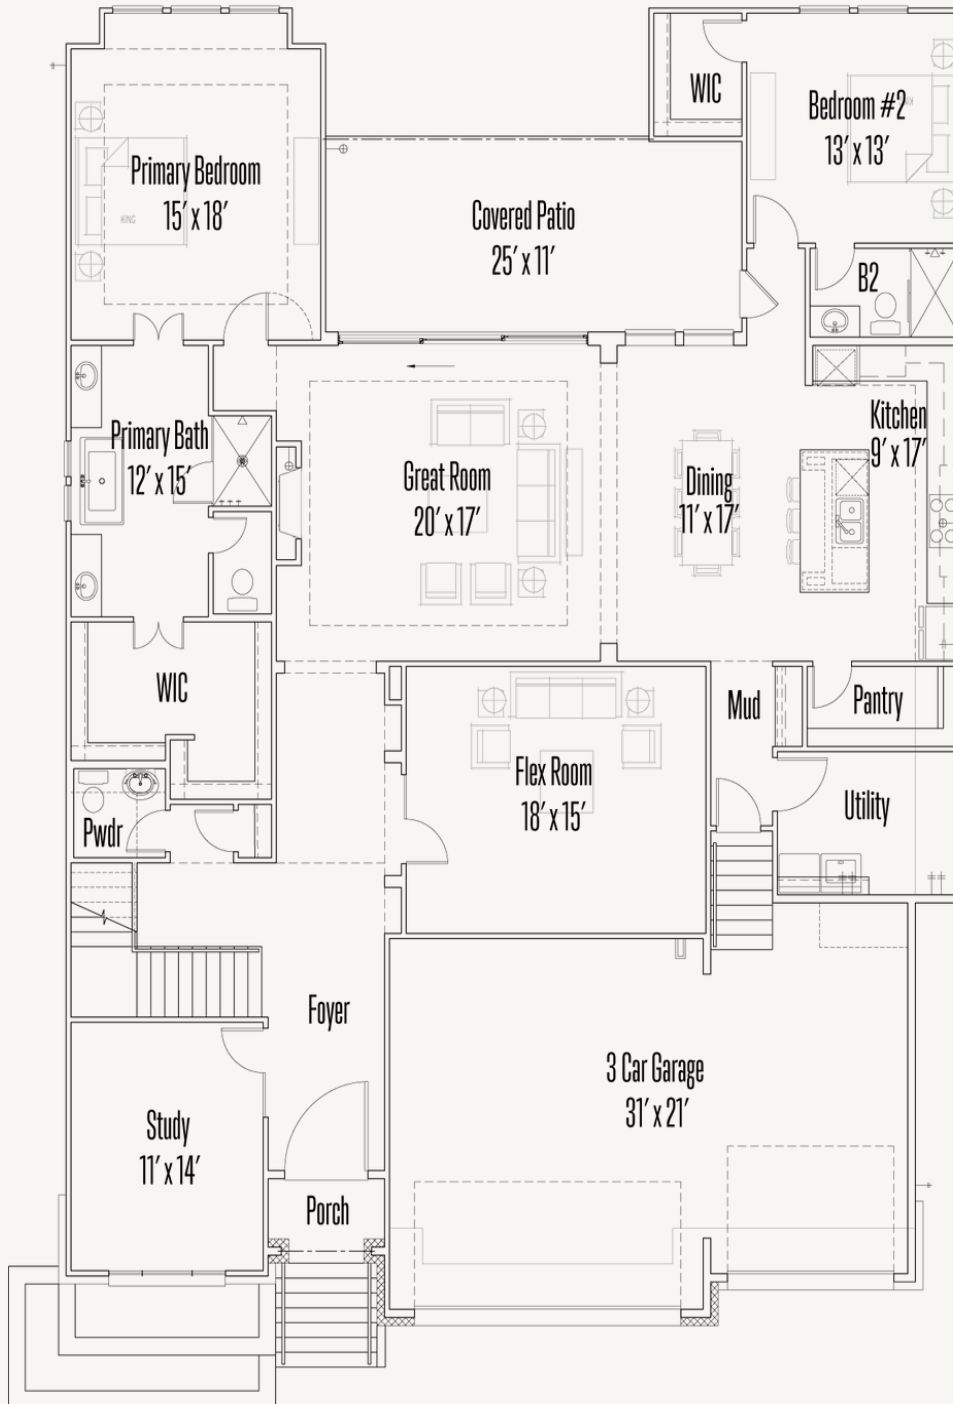

ESPERANZA : 70'S

220 DULCE VISTA

ARCHER : 65-4144F.1

~~Was: \$1,087,972~~

Now: \$1,074,900

4,195 sq ft

5 Bedrooms

4.5 Bathrooms

2 Stories

3 Car Garage

ESPERANZA : 70'S

220 DULCE VISTA

ARCHER : 65-4144F.1

FIRST FLOOR

ESPERANZA : 70'S

220 DULCE VISTA

ARCHER : 65-4144F.1

SECOND FLOOR