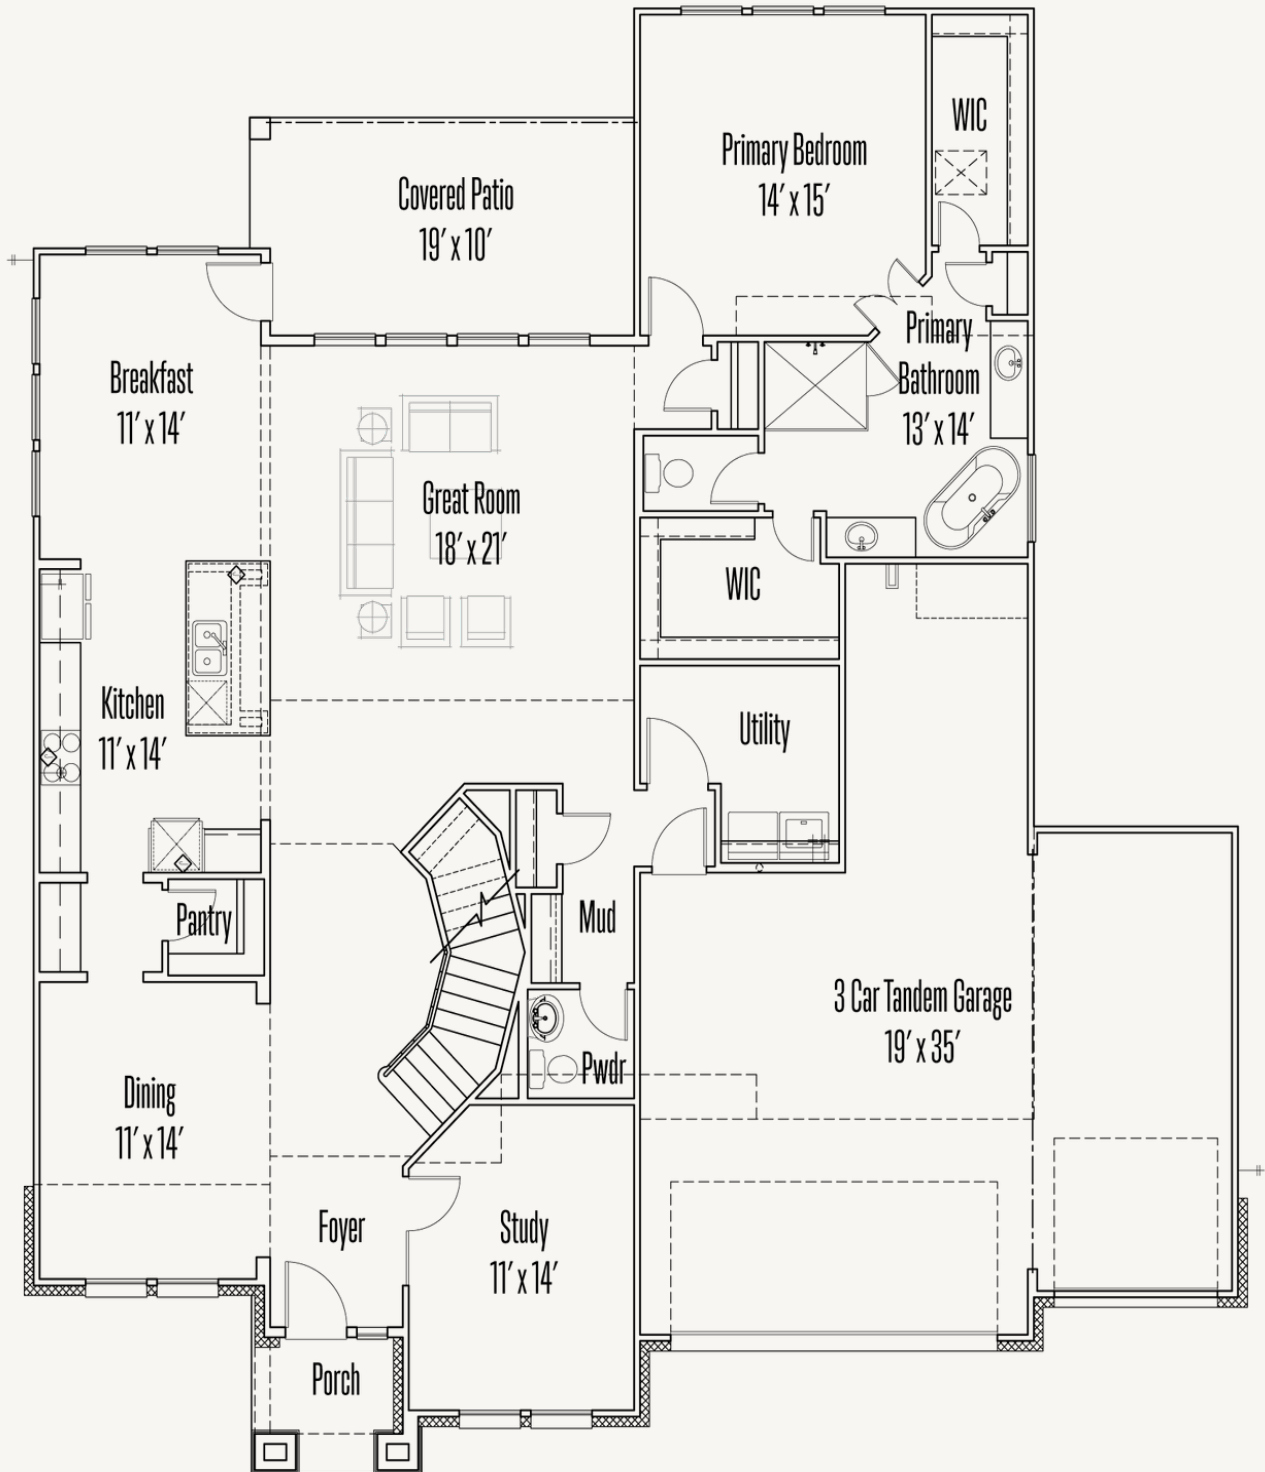

ESPERANZA : 70'S

225 DULCE VISTA

LAFAYETTE : 60-3428F.1

Price Coming Soon

3,474 sq ft

4 Bedrooms

3.5 Bathrooms

2 Stories

4 Car Garage

ESPERANZA : 70'S

225 DULCE VISTA

LAFAYETTE : 60-3428F.1

FIRST FLOOR

ESPERANZA : 70'S

225 DULCE VISTA

LAFAYETTE : 60-3428F.1

SECOND FLOOR