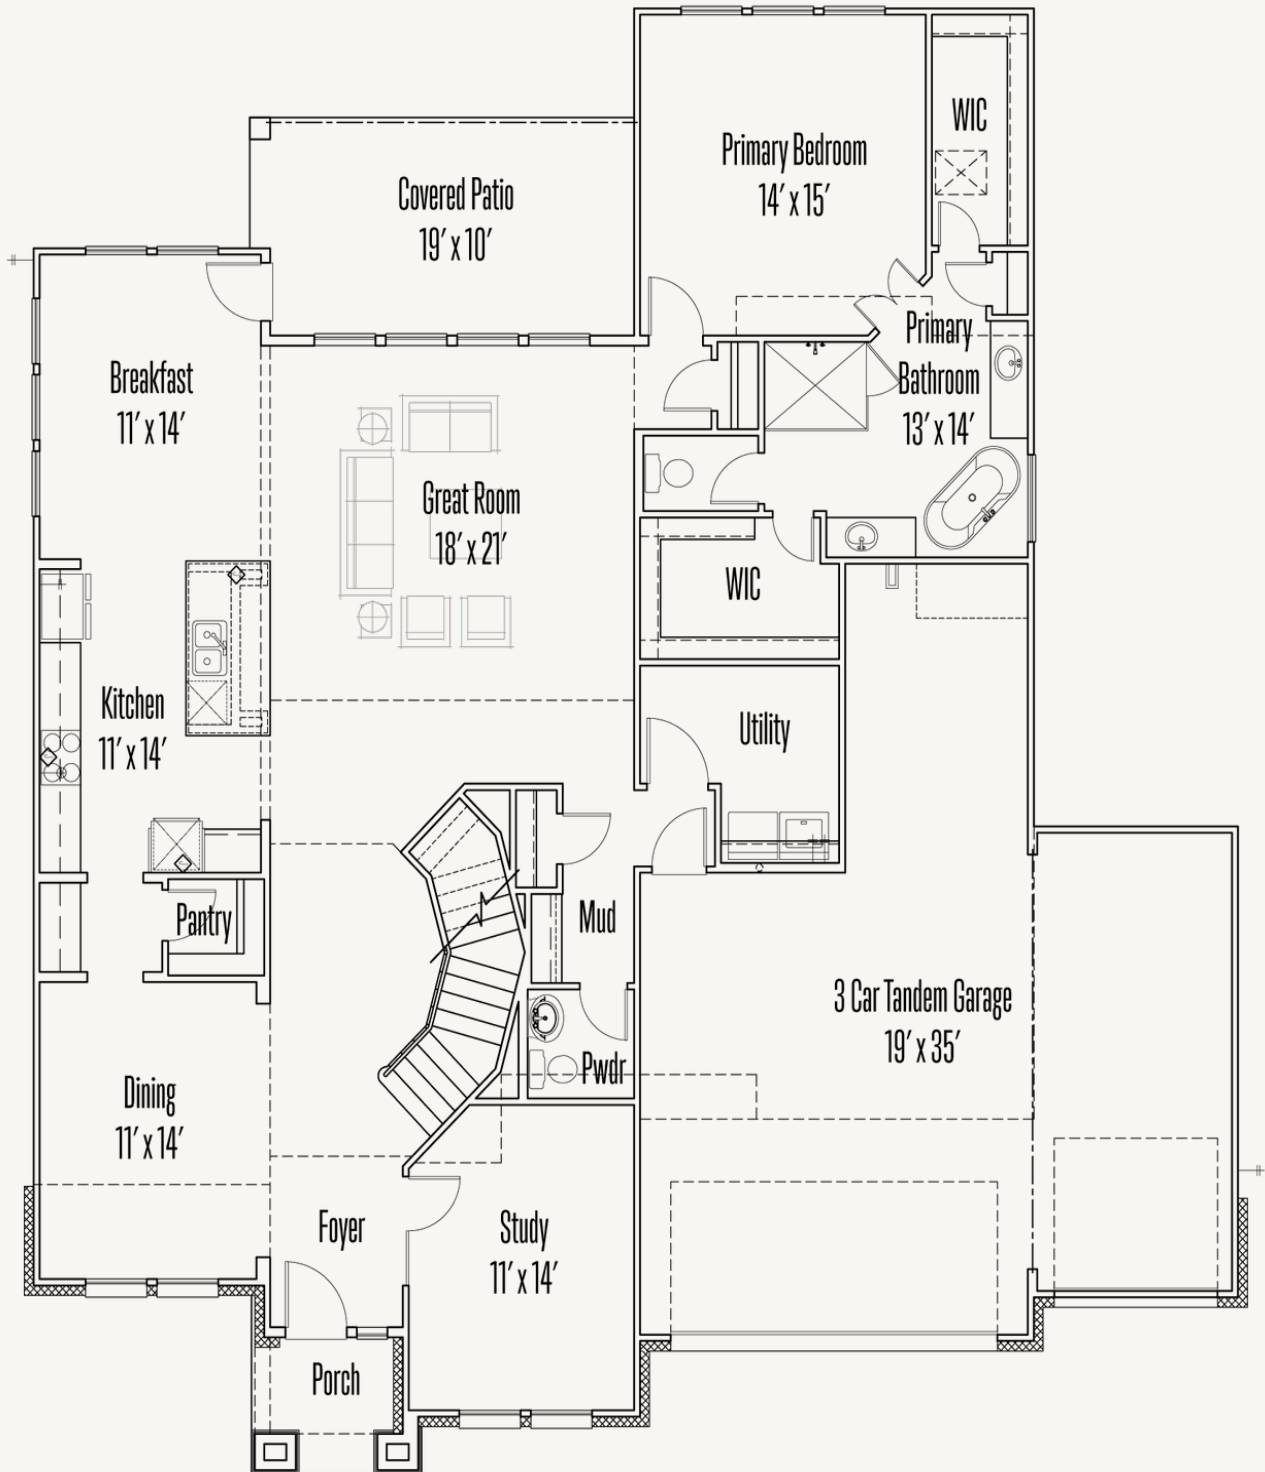

# 225 DULCE VISTA

LAFAYETTE : 60-3428F.1

Price Coming Soon

3,474 sq ft

4 Bedrooms

3.5 Bathrooms

2 Stories

4 Car Garage

# 225 DULCE VISTA

LAFAYETTE : 60-3428F.1

## FIRST FLOOR

ESPERANZA : 70'S

## SECOND FLOOR