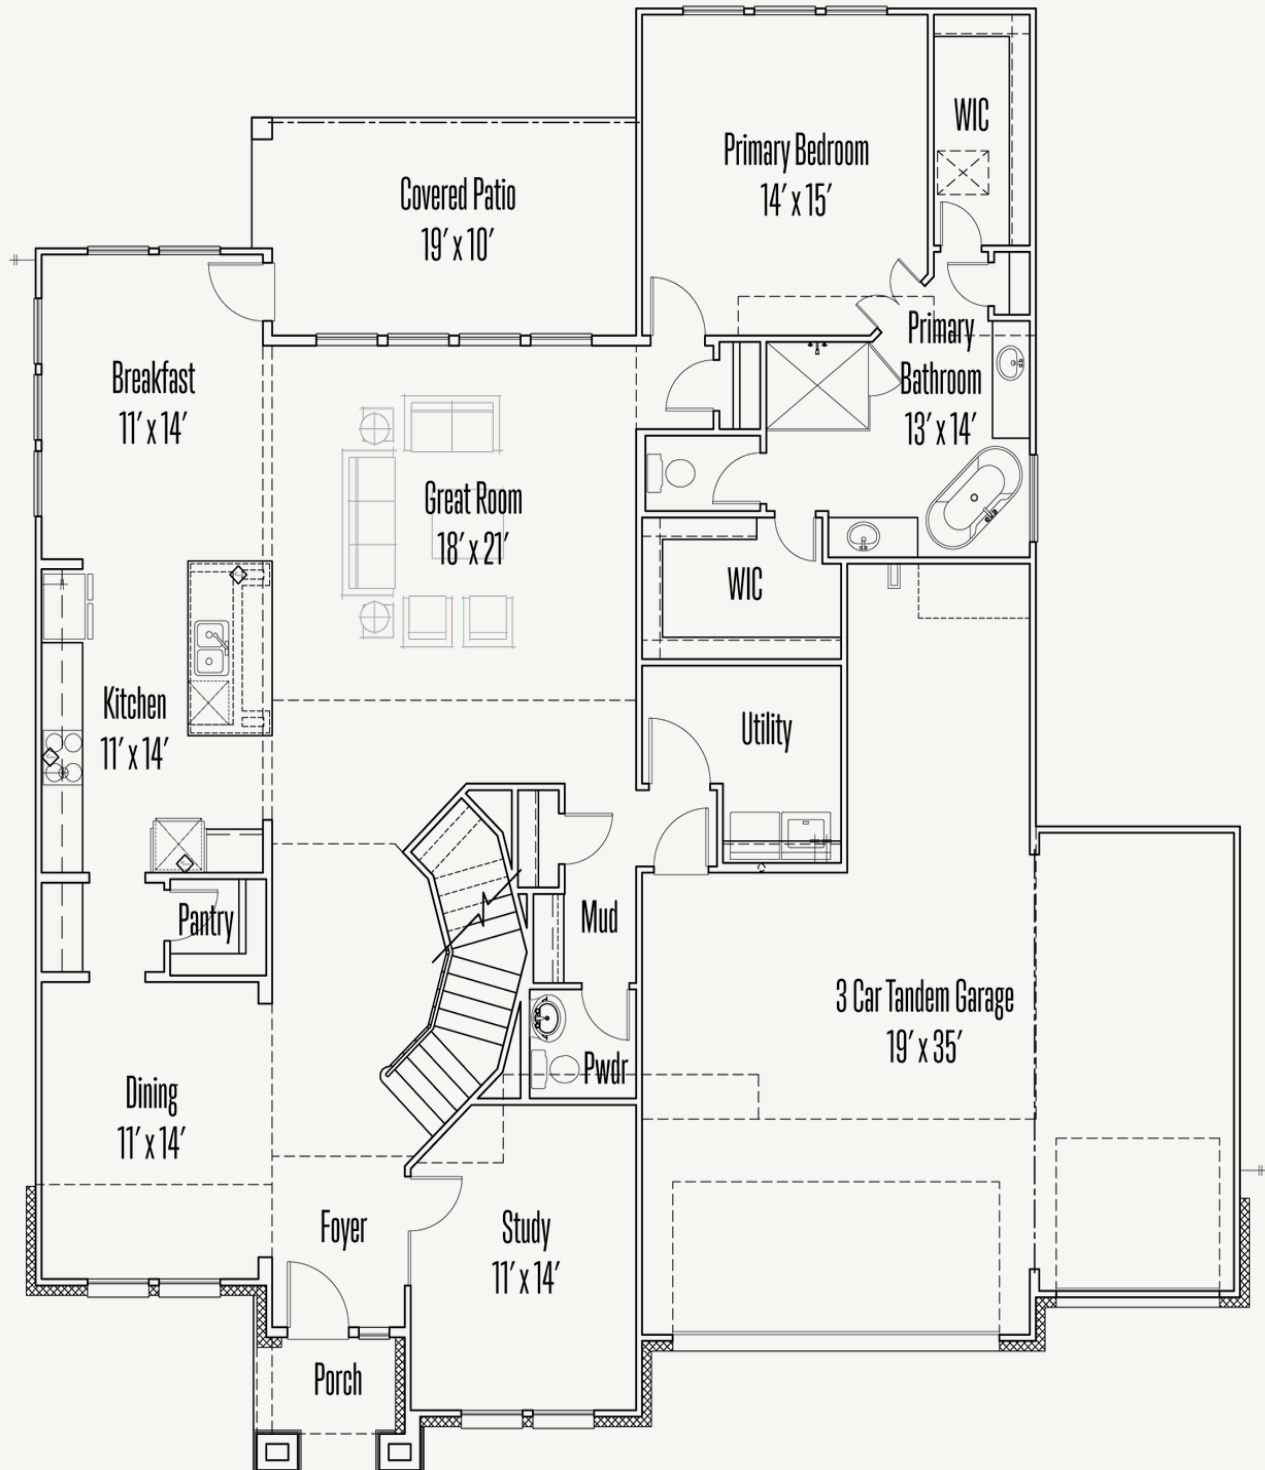

ESPERANZA : 70'S

225 DULCE VISTA

LAFAYETTE : 60-3428F.1

Price Coming Soon

3,474 sq ft

4 Bedrooms

3.5 Bathrooms

2 Stories

4 Car Garage

ESPERANZA : 70'S

225 DULCE VISTA

LAFAYETTE : 60-3428F.1

FIRST FLOOR

ESPERANZA : 70'S

225 DULCE VISTA

LAFAYETTE : 60-3428F.1

SECOND FLOOR