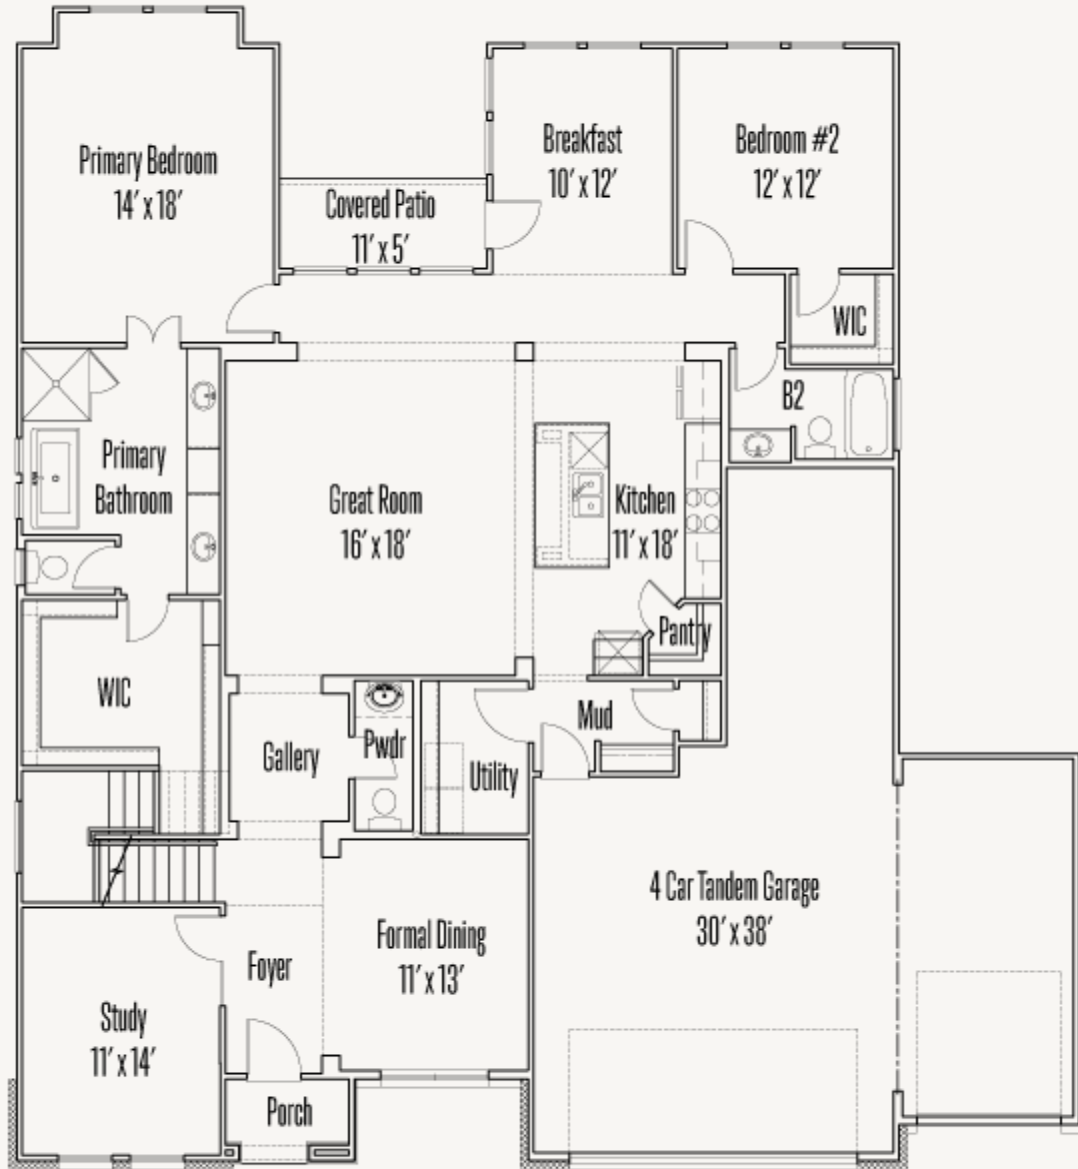

ESPERANZA : 70'S

232 CORAZON

WARREN : 60-3169F.1

3,200 sq ft

4 Bedrooms

3.5 Bathrooms

2 Stories

4 Car Garage

ESPERANZA : 70'S

232 CORAZON

WARREN : 60-3169F.1

FIRST FLOOR

ESPERANZA : 70'S

232 CORAZON

WARREN : 60-3169F.1

SECOND FLOOR