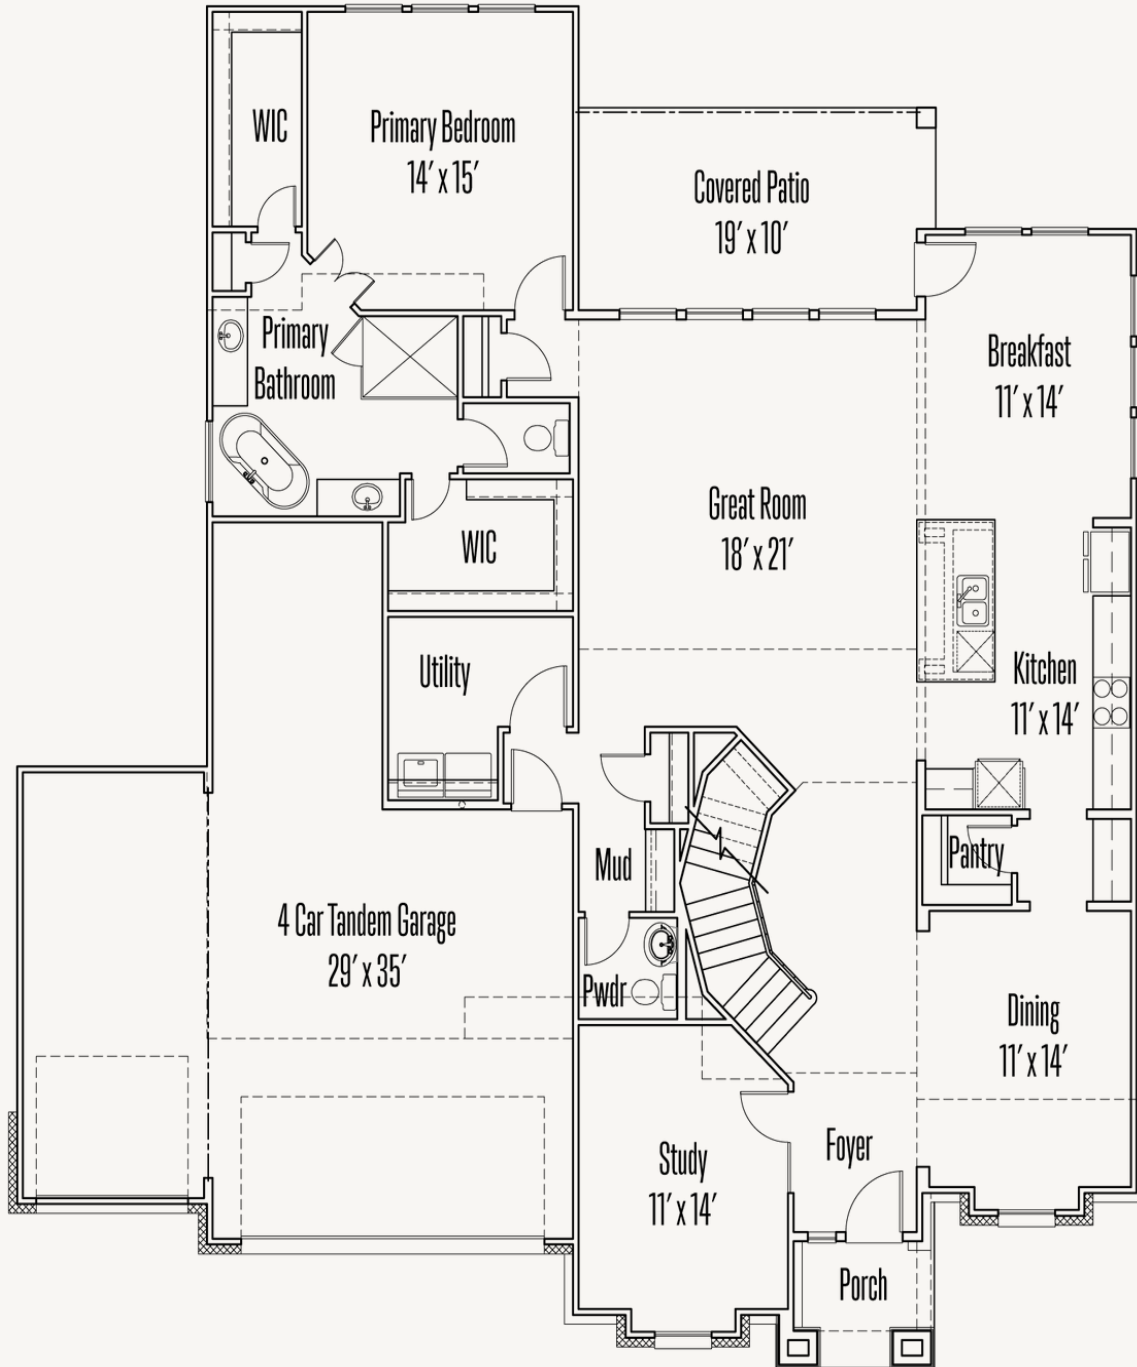

# 46g VAMANOS

LAFAYETTE : 60-3428F.1

3,479 sq ft

4 Bedrooms

3.5 Bathrooms

2 Stories

4 Car Garage

ESPERANZA : 70'S

# 46g VAMANOS

LAFAYETTE : 60-3428F.1

## FIRST FLOOR

ESPERANZA : 70'S

## SECOND FLOOR