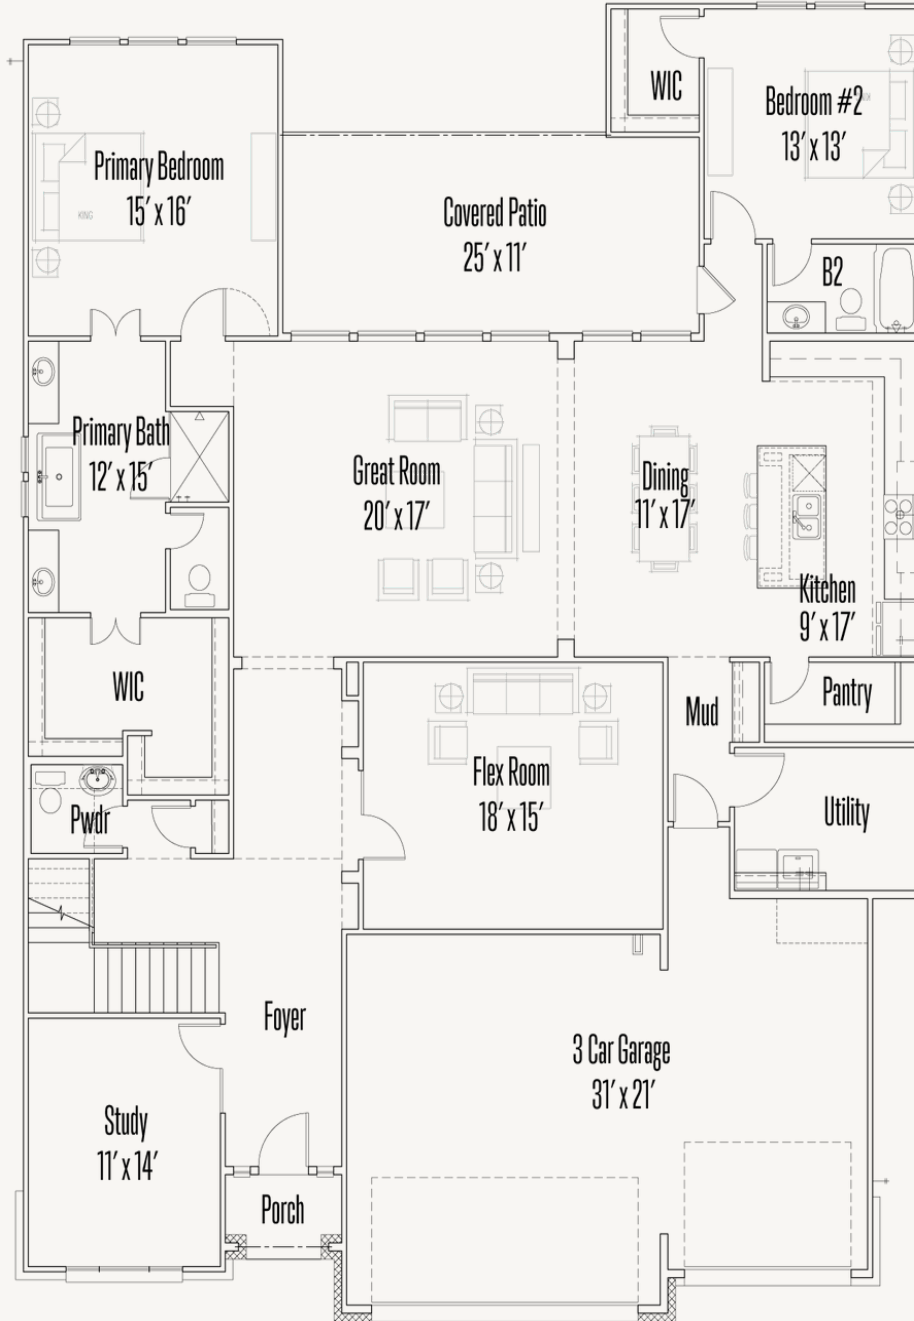

ESPERANZA : 70'S

ARCHER : 65-4144F.1

Elevation_A

Elevation_B

Elevation C

Elevation_D

4,172 sq ft

5 Bedrooms

4.5
Bathrooms

2 Stories

3 Car Garage

ESPERANZA : 70'S

ARCHER : 65-4144F.1

FIRST FLOOR_A

ESPERANZA : 70'S

ARCHER : 65-4144F.1

SECOND FLOOR_A