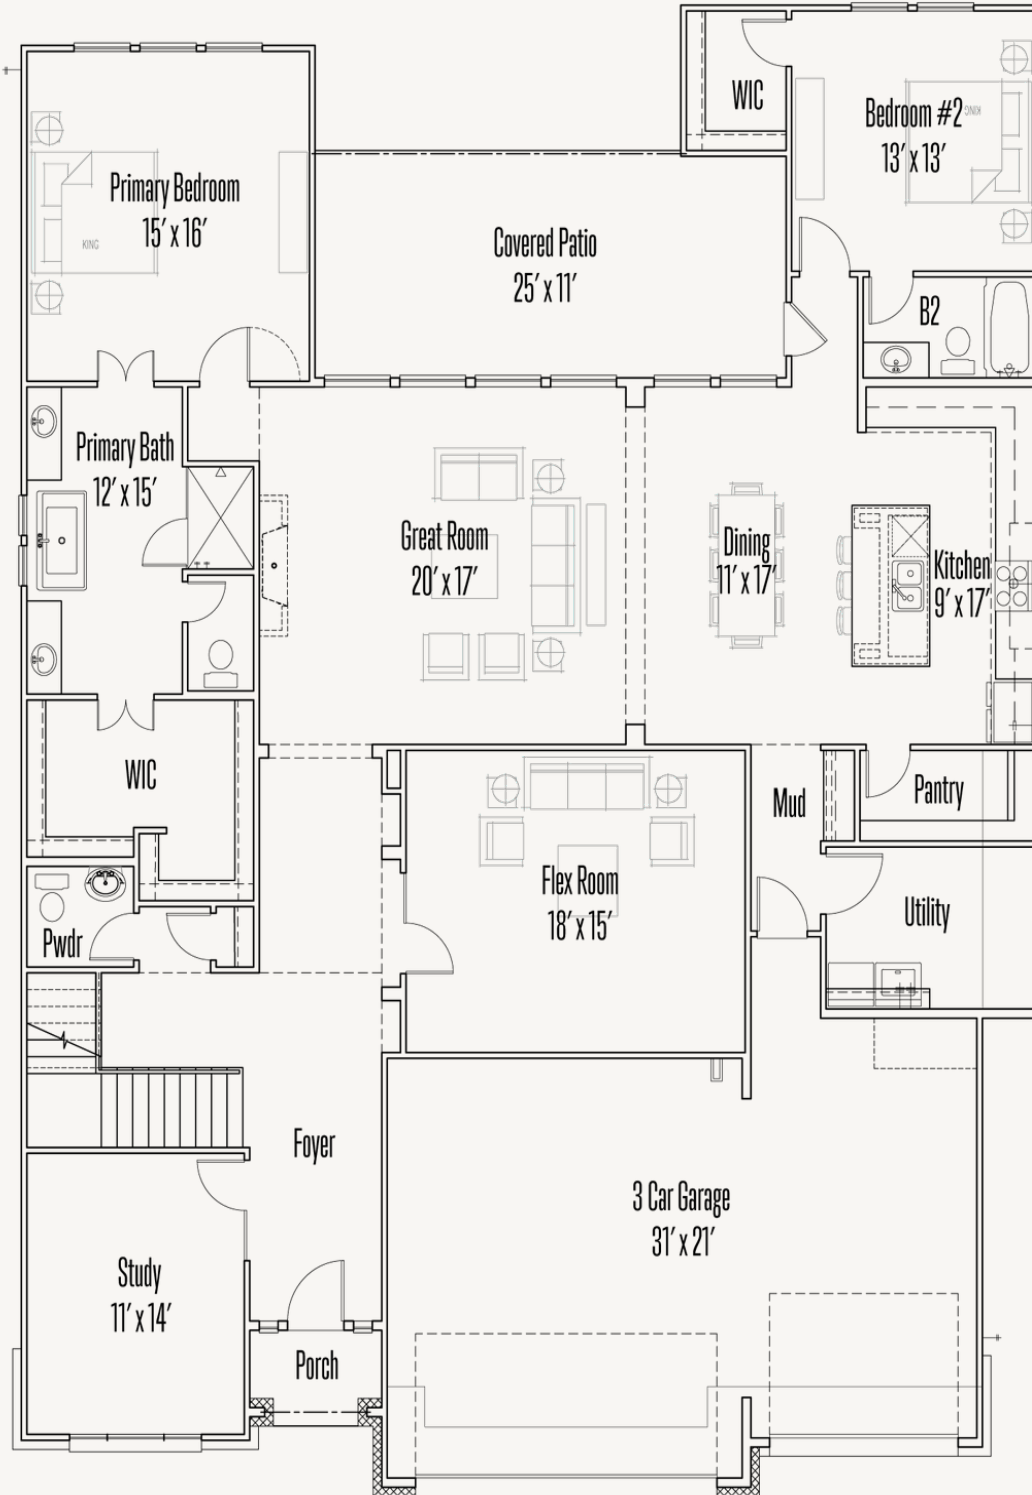

ESPERANZA : 70'S

ARCHER : 65-4144F.1

Elevation_A

Elevation_B

Elevation C

Elevation_D

4,172 sq ft

5 Bedrooms

4.5
Bathrooms

2 Stories

3 Car Garage

ESPERANZA : 70'S

ARCHER : 65-4144F.1

FIRST FLOOR_A

ESPERANZA : 70'S

ARCHER : 65-4144F.1

SECOND FLOOR_A