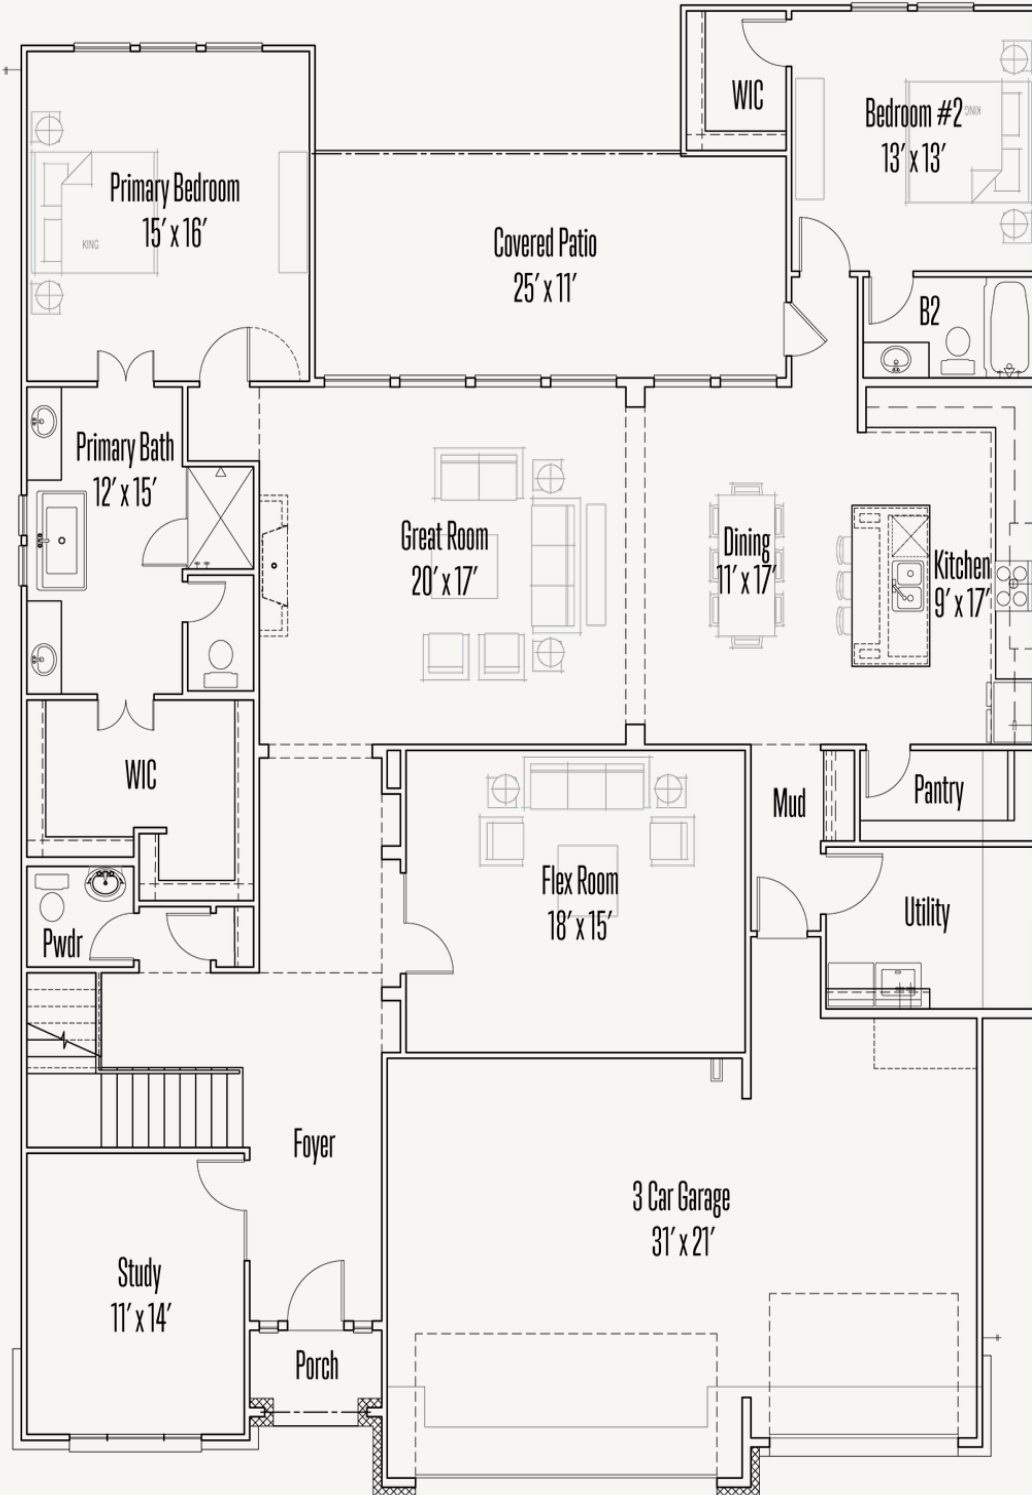

ESPERANZA : 70'S

ARCHER : 65-4144F.1

Elevation_A

Elevation_B

Elevation_C

Elevation_D

4,172 sq ft

5 Bedrooms

4.5
Bathrooms

2 Stories

3 Car Garage

ESPERANZA : 70'S

ARCHER : 65-4144F.1

FIRST FLOOR_A

ESPERANZA : 70'S

ARCHER : 65-4144F.1

SECOND FLOOR_A