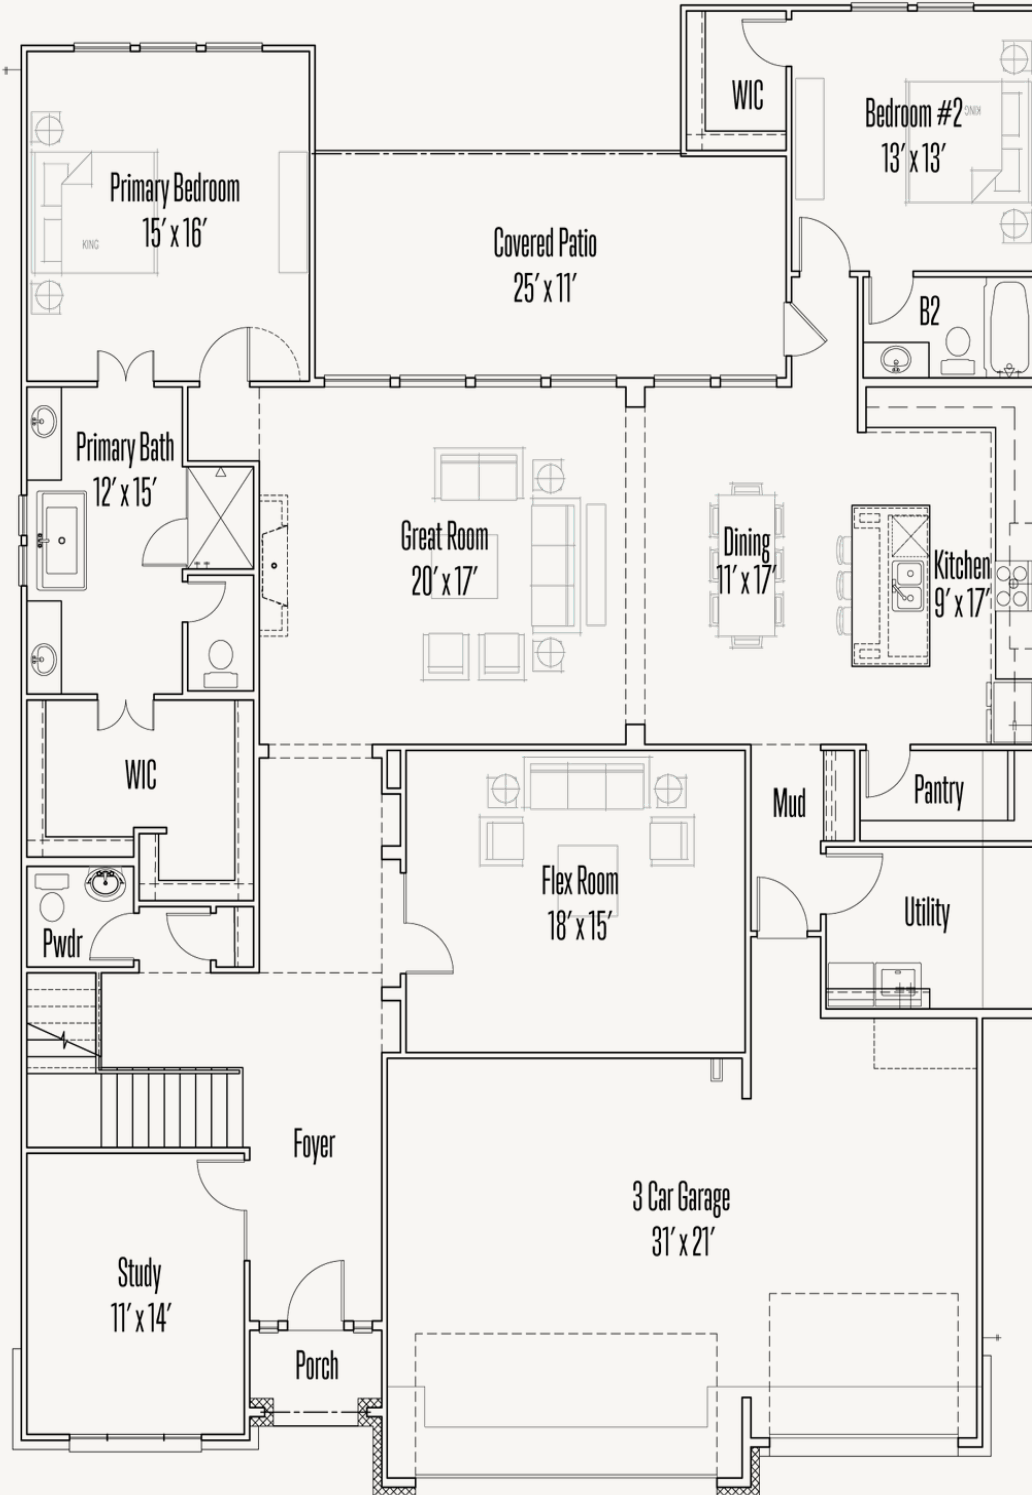

# ARCHER : 65-4144F.1

Elevation\_A

Elevation\_B

Elevation C

Elevation\_D

4,172 sq ft

5 Bedrooms

4.5  
Bathrooms

# ARCHER : 65-4144F.1

## FIRST FLOOR\_A

ESPERANZA : 70'S