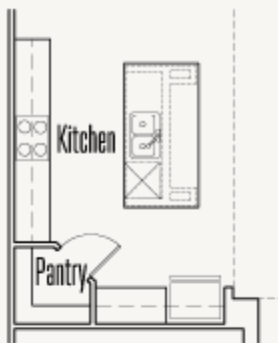

FRANKLIN : 60-2875F.1

OPTION_4

Optional Cabinets at Breakfast

Optional Double Oven Cabinet

Optional Oven / MW Cabinet

Optional Cooktop / Oven Kitchen

Optional Sliding Glass Door at Great Room

Optional 8080 Sliding Glass Door at Game Room

Optional Cabinet at Utility w/ Optional Sink

ESPERANZA : 70'S

FRANKLIN : 60-2875F.1

OPTION_5

Optional Extended Covered Patio (Brick)

Optional Extended Covered Patio (Stucco)

Optional Outdoor Living w/ Optional Outdoor Kitchen and Optional Fireplace