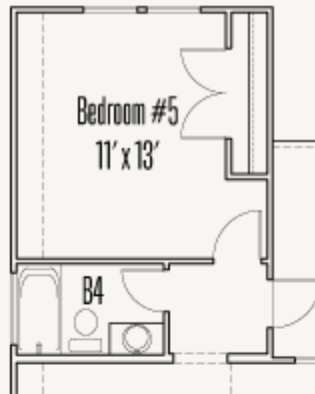

Optional Study / Powder rlm
Bedroom #4 / Bath #3

Optional Fireplace at Great Room

Second Floor at
Optional Bonus Room

Optional Ceiling Treatment at Optional Study

First Floor at
Optional Bonus Room

ESPERANZA : 70'S

FRANKLIN : 60-2875F.1

OPTION_4

Optional Cabinets at Breakfast

Optional Double Oven Cabinet

Optional Oven / MW Cabinet

Optional Cooktop / Oven Kitchen

Optional Sliding Glass Door at Great Room

Optional 8080 Sliding Glass Door at Game Room