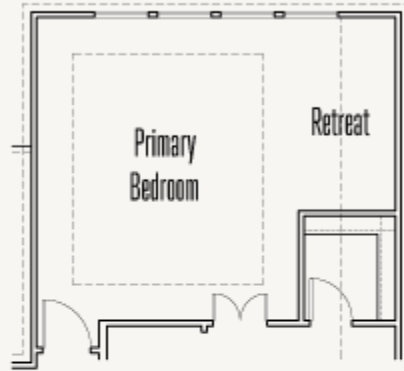

ESPERANZA : 70'S

FRANKLIN : 60-2875F.1

Elevation N

Elevation P

Elevation Q

2,887 sq ft

4 Bedrooms

3 Bathrooms

1 Story

3 Car Garage

ESPERANZA : 70'S

FRANKLIN : 60-2875F.1

FP_FRANKLIN_N

ESPERANZA : 70'S

FRANKLIN : 60-2875F.1

OPTION_1

Optional Ceiling Treatment with Optional Fireplace at Great Room

Optional Ceiling Treatment at Primary Bedroom

Optional Bay at Formal Dining

Optional Ceiling Treatment & Optional Bay at Formal Dining

Optional Ceiling Treatment at Formal Dining