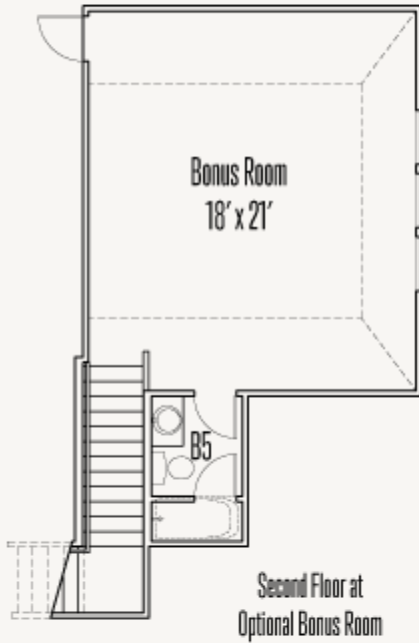

Optional Ceiling Treatment at Game Room

ESPERANZA : 70'S

FRANKLIN : 60-2875F.1

OPTION_2

ESPERANZA : 70'S

FRANKLIN : 60-2875F.1

OPTION_3

Optional Primary Bath

Optional Study / Powder rlm
Bedroom #4 / Bath #3

Optional Fireplace at Great Room

Second Floor at
Optional Bonus Room

Optional Ceiling Treatment at Optional Study

First Floor at
Optional Bonus Room

ESPERANZA : 70'S