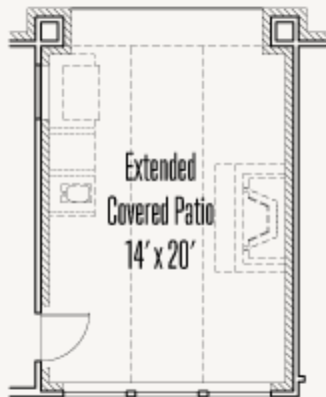

Optional Cabinet at Utility w/ Optional Sink

ESPERANZA : 70'S

FRANKLIN : 60-2875F.1

OPTION_5

Optional Extended Covered Patio (Brick)

Optional Extended Covered Patio (Stucco)

Optional Outdoor Living w/ Optional Outdoor Kitchen and Optional Fireplace