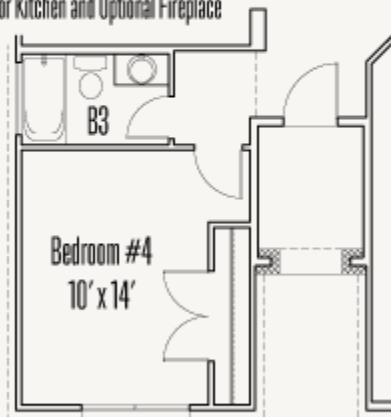

FRANKLIN : 60-2875F.1

OPTION_4

Optional Cabinets at Breakfast

Optional Double Oven Cabinet

Optional Oven / MW Cabinet

Optional Cooktop / Oven Kitchen

Optional Sliding Glass Door at Great Room

Optional 8080 Sliding Glass Door at Game Room

Optional Cabinet at Utility w/ Optional Sink

ESPERANZA : 70'S

FRANKLIN : 60-2875F.1

OPTION_5

Optional Extended Covered Patio (Brick)

Optional Extended Covered Patio (Stucco)

Optional Outdoor Living w/ Optional Outdoor Kitchen and Optional Fireplace

Optional Outdoor Living w/ Optional Outdoor Kitchen and Optional Fireplace

Extended Bedroom #4 (Option #2)

Extended Bedroom #4 (Option #1)

ESPERANZA : 70'S

FRANKLIN : 60-2875F.1

OPTION_6

Optional Box Bay at Primary Bedroom