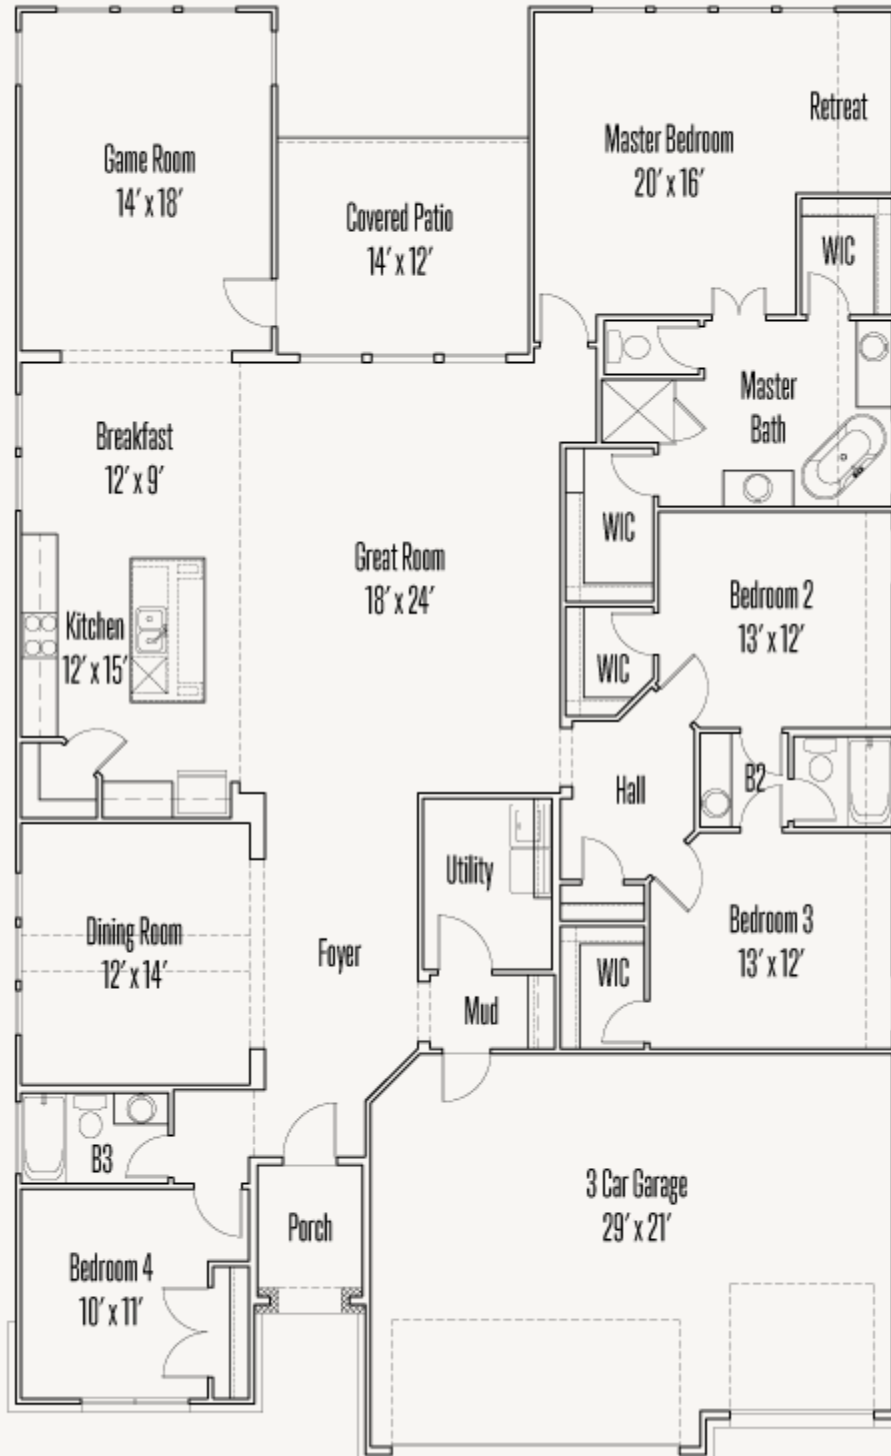

ESPERANZA : 70'S

FRANKLIN : 60-2875F.1

Elevation N

Elevation P

Elevation Q

2,887 sq ft

4 Bedrooms

3 Bathrooms

1 Story

3 Car Garage

ESPERANZA : 70'S

FRANKLIN : 60-2875F.1

FP_FRANKLIN_N

ESPERANZA : 70'S

FRANKLIN : 60-2875F.1

OPTION_1

Optional Ceiling Treatment with Optional Fireplace at Great Room

Optional Ceiling Treatment at Primary Bedroom

Optional Bay at Formal Dining

Optional Ceiling Treatment & Optional Bay at Formal Dining

Optional Ceiling Treatment at Formal Dining

Optional Box Bay at Dining Room