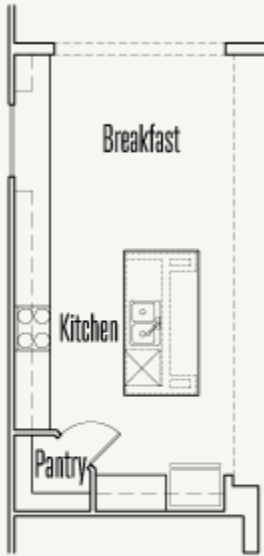

Optional Study / Powder rlm
Bedroom #4 / Bath #3

Optional Fireplace at Great Room

Second Floor at
Optional Bonus Room

Optional Ceiling Treatment at Optional Study

First Floor at
Optional Bonus Room

ESPERANZA : 70'S

FRANKLIN : 60-2875F.1

OPTION_4

Optional Cabinets at Breakfast

Optional Double Oven Cabinet

Optional Oven / MW Cabinet

Optional Cooktop / Oven Kitchen

Optional Sliding Glass Door at Great Room

Optional 8080 Sliding Glass Door at Game Room