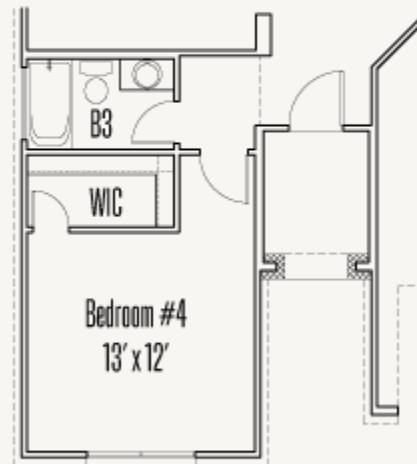

FRANKLIN : 60-2875F.1

OPTION_4

Optional Cabinets at Breakfast

Optional Double Oven Cabinet

Optional Oven / MW Cabinet

Optional Cooktop / Oven Kitchen

Optional Sliding Glass Door at Great Room

Optional 8080 Sliding Glass Door at Game Room

Optional Cabinet at Utility w/ Optional Sink

ESPERANZA : 70'S

FRANKLIN : 60-2875F.1

OPTION_5

Optional Extended Covered Patio (Brick)

Optional Extended Covered Patio (Stucco)

Optional Outdoor Living w/ Optional Outdoor Kitchen and Optional Fireplace

Optional Outdoor Living w/ Optional Outdoor Kitchen and Optional Fireplace

Extended Bedroom #4 (Option #2)

Extended Bedroom #4 (Option #1)

ESPERANZA : 70'S

FRANKLIN : 60-2875F.1

OPTION_6

Optional Box Bay at Primary Bedroom