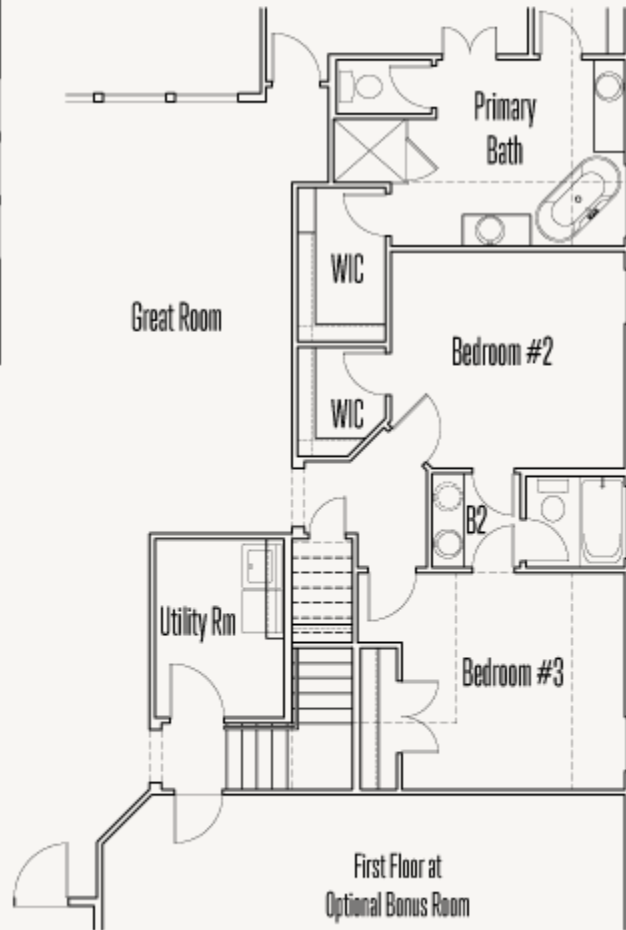

Optional Ceiling Treatment at Game Room

ESPERANZA : 70'S

FRANKLIN : 60-2875F.1

OPTION_2

ESPERANZA : 70'S

FRANKLIN : 60-2875F.1

OPTION_3

Optional Primary Bath

Optional Study / Powder rlm
Bedroom #4 / Bath #3

Optional Fireplace at Great Room

Second Floor at
Optional Bonus Room

Optional Ceiling Treatment at Optional Study

First Floor at
Optional Bonus Room

ESPERANZA : 70'S

FRANKLIN : 60-2875F.1

OPTION_4

Optional Cabinets at Breakfast

Optional Double Oven Cabinet

Optional Oven / MW Cabinet

Optional Cooktop / Oven Kitchen

Optional Sliding Glass Door at Great Room

Optional 8080 Sliding Glass Door at Game Room

Optional Box Bay at Dining Room