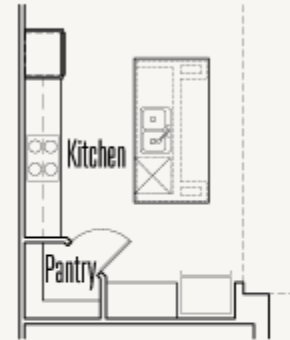

FRANKLIN : 60-2875F.1

OPTION_4

Optional Cabinets at Breakfast

Optional Double Oven Cabinet

Optional Oven / MW Cabinet

Optional Cooktop / Oven Kitchen

Optional Sliding Glass Door at Great Room

Optional 8080 Sliding Glass Door at Game Room

Optional Cabinet at Utility w/ Optional Sink

ESPERANZA : 70'S

FRANKLIN : 60-2875F.1

OPTION_5

Optional Extended Covered Patio (Brick)

Optional Extended Covered Patio (Stucco)

Optional Outdoor Living w/ Optional Outdoor Kitchen and Optional Fireplace