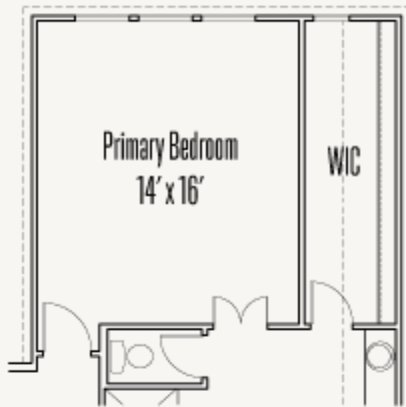

Optional Ceiling Treatment with Optional Fireplace at Great Room

Optional Ceiling Treatment at Primary Bedroom

Optional Bay at Formal Dining

Optional Ceiling Treatment & Optional Bay at Formal Dining

Optional Ceiling Treatment at Formal Dining

Optional Ceiling Treatment at Game Room

ESPERANZA : 70'S

FRANKLIN : 60-2875F.1

OPTION_2

ESPERANZA : 70'S

FRANKLIN : 60-2875F.1

OPTION_3

Optional Primary Bath