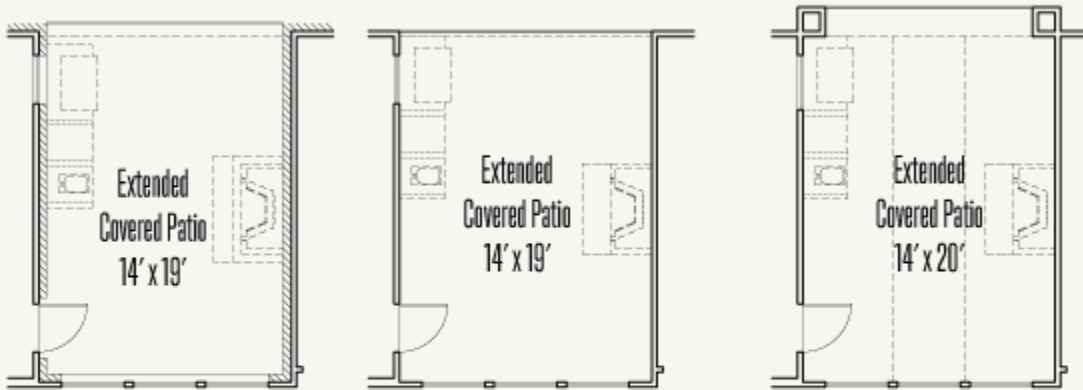

FRANKLIN : 60-2875F.1

OPTION_4

Optional Cabinets at Breakfast

Optional Double Oven Cabinet

Optional Oven / MW Cabinet

Optional Cooktop / Oven Kitchen

Optional Sliding Glass Door at Great Room

Optional 8080 Sliding Glass Door at Game Room

Optional Cabinet at Utility w/ Optional Sink

ESPERANZA : 70'S

FRANKLIN : 60-2875F.1

OPTION_5

Optional Extended Covered Patio (Brick)

Optional Extended Covered Patio (Stucco)

Optional Outdoor Living w/ Optional Outdoor Kitchen and Optional Fireplace