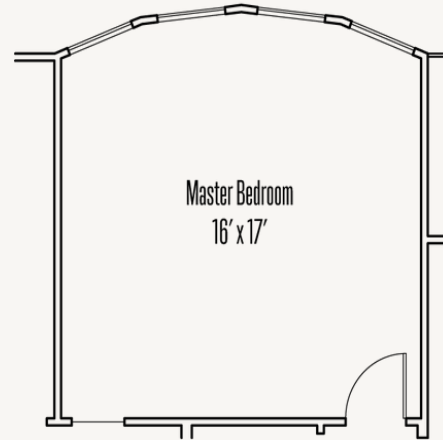

ESPERANZA : 70'S

GIBBON : 55-2370F.1

Elevation A

2,378 sq ft

3 Bedrooms

2.5
Bathrooms

1 Story

2 Car Garage
Plus Storage

ESPERANZA : 70'S

GIBBON : 55-2370F.1

FIRST FLOOR

ESPERANZA : 70'S

GIBBON : 55-2370F.1

OPTIONS_1

Optional Extended Covered Patio

Optional Bay at Master Bedroom