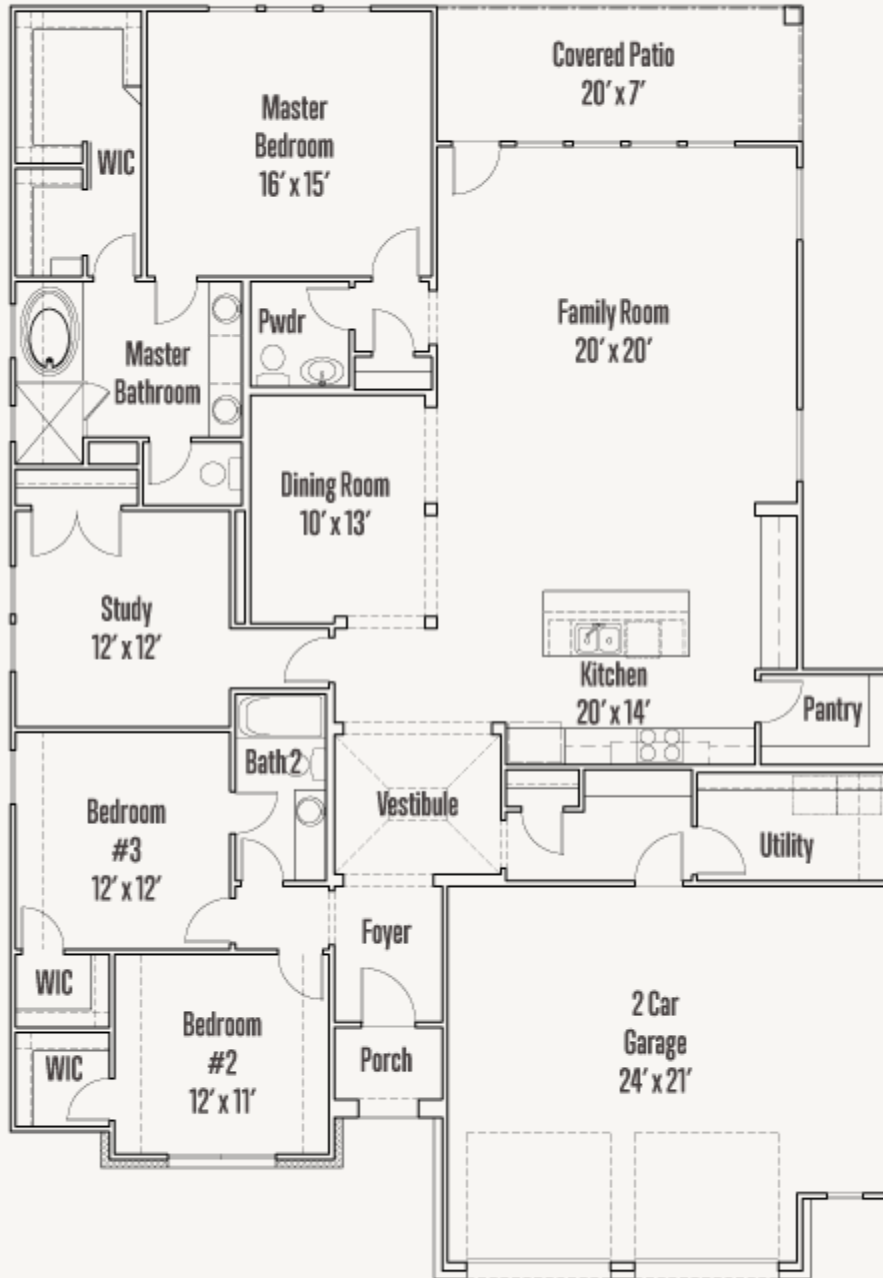

ESPERANZA : 70'S

GIBBON : 55-2370F.1

Elevation A

2,378 sq ft

3 Bedrooms

2.5
Bathrooms

1 Story

2 Car Garage
Plus Storage

ESPERANZA : 70'S

GIBBON : 55-2370F.1

FIRST FLOOR

ESPERANZA : 70'S

GIBBON : 55-2370F.1

OPTIONS_1

Optional Extended Covered Patio

Optional Bay at Master Bedroom

Optional Cabinets & Sink at Utility Room

Optional Fireplace at Great Room