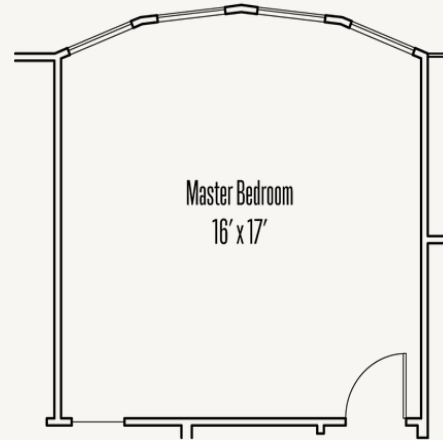

ESPERANZA : 70'S

GIBBON : 55-2370F.1

Elevation A

2,378 sq ft

3 Bedrooms

2.5  
Bathrooms

1 Story

2 Car Garage  
Plus Storage

ESPERANZA : 70'S

GIBBON : 55-2370F.1

FIRST FLOOR

ESPERANZA : 70'S

GIBBON : 55-2370F.1

OPTIONS\_1

Optional Extended Covered Patio

Optional Bay at Master Bedroom