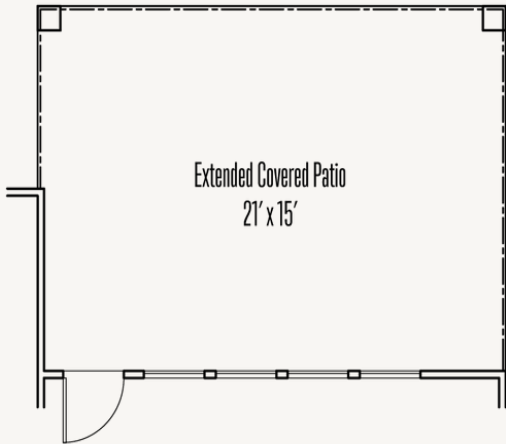

ESPERANZA : 70'S

GIBBON : 55-2370F.1

Elevation A

2,378 sq ft

3 Bedrooms

2.5
Bathrooms

1 Story

2 Car Garage
Plus Storage

ESPERANZA : 70'S

GIBBON : 55-2370F.1

FIRST FLOOR

ESPERANZA : 70'S

GIBBON : 55-2370F.1

OPTIONS_1

Optional Extended Covered Patio

Optional Bay at Master Bedroom