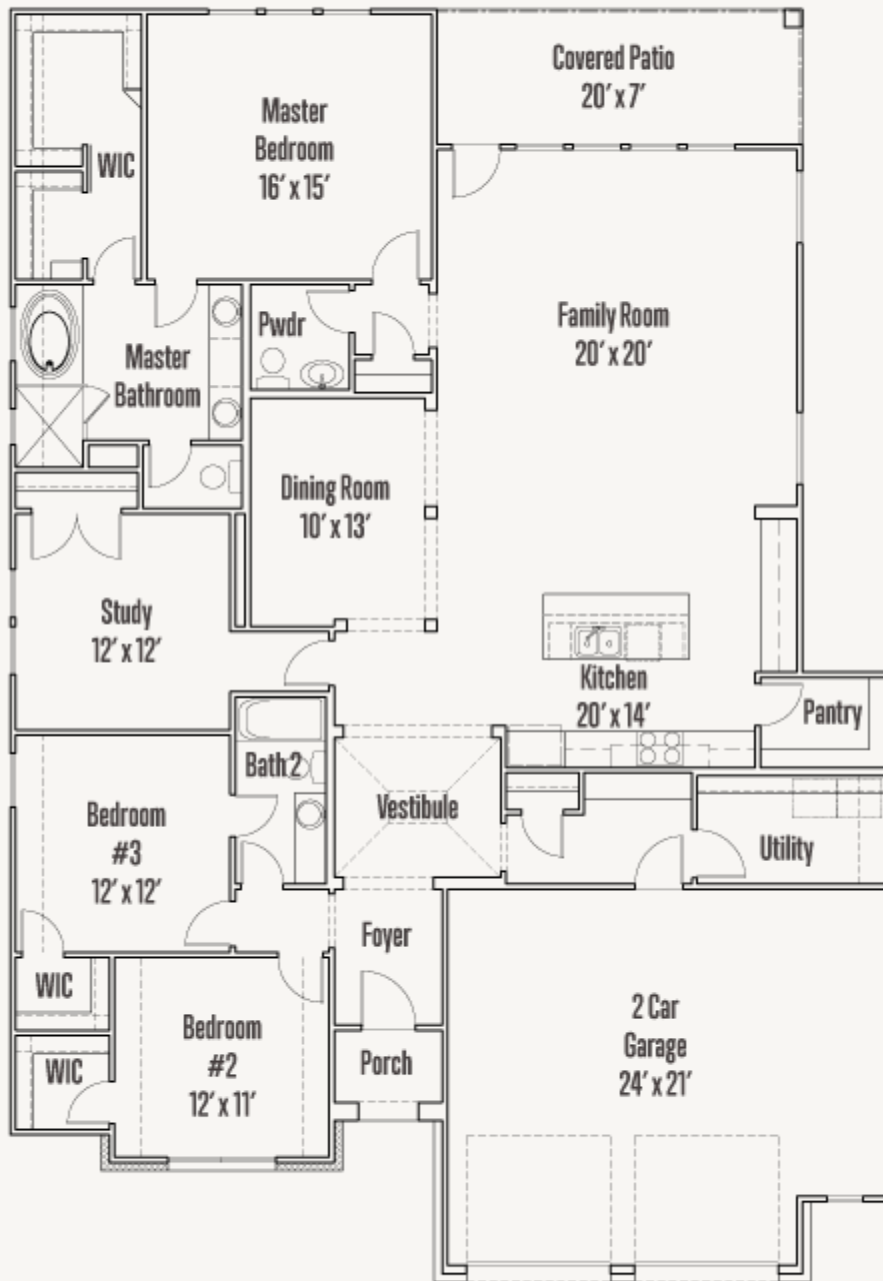

ESPERANZA : 70'S

GIBBON : 55-2370F.1

Elevation A

2,378 sq ft

3 Bedrooms

2.5  
Bathrooms

1 Story

2 Car Garage  
Plus Storage

ESPERANZA : 70'S

GIBBON : 55-2370F.1

FIRST FLOOR

ESPERANZA : 70'S

GIBBON : 55-2370F.1

OPTIONS\_1

Optional Extended Covered Patio

Optional Bay at Master Bedroom

Optional Cabinets & Sink at Utility Room

Optional Fireplace at Great Room