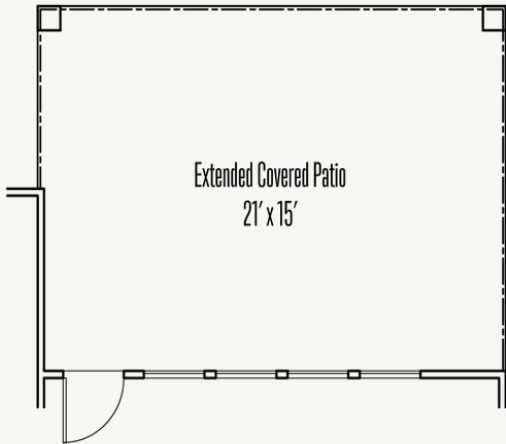

ESPERANZA : 70'S

GIBBON : 55-2370F.1

Elevation A

2,378 sq ft

3 Bedrooms

2.5  
Bathrooms

1 Story

2 Car Garage  
Plus Storage

ESPERANZA : 70'S

GIBBON : 55-2370F.1

FIRST FLOOR

ESPERANZA : 70'S

GIBBON : 55-2370F.1

OPTIONS\_1

Optional Extended Covered Patio

Optional Bay at Master Bedroom