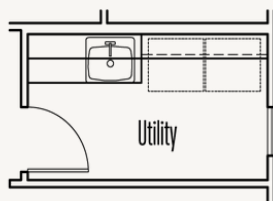

ESPERANZA : 70'S

GIBBON : 55-2370F.1

Elevation A

2,378 sq ft

3 Bedrooms

2.5  
Bathrooms

1 Story

2 Car Garage  
Plus Storage

ESPERANZA : 70'S

GIBBON : 55-2370F.1

FIRST FLOOR

ESPERANZA : 70'S

GIBBON : 55-2370F.1

OPTIONS\_1

Optional Extended Covered Patio

Optional Bay at Master Bedroom