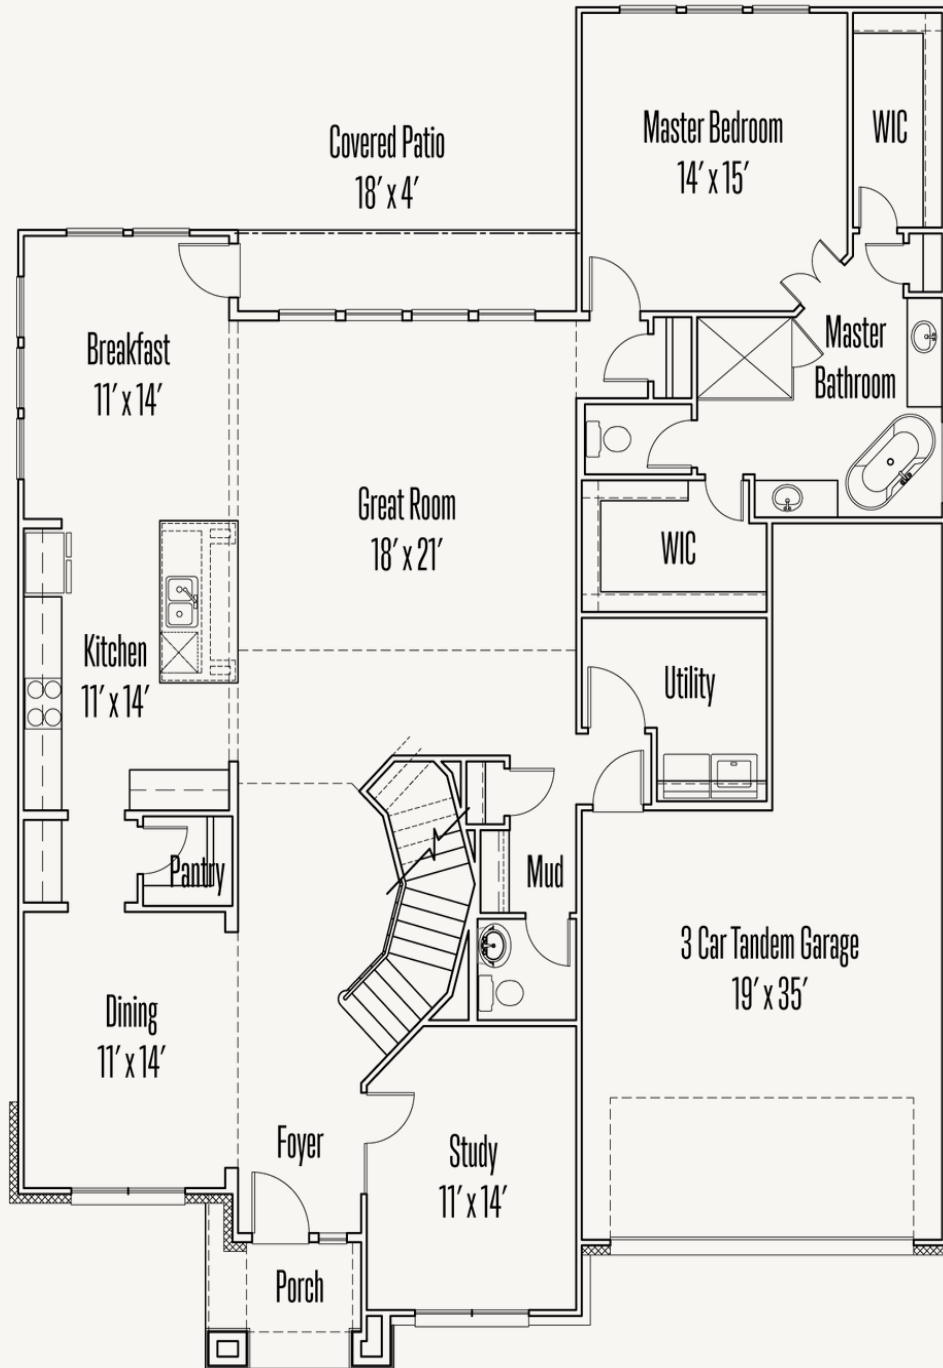

ESPERANZA : 70'S

LAFAYETTE : 60-3428F.1

Elevation A

Elevation B

Elevation C

3,443 sq ft

4 Bedrooms

3.5
Bathrooms

2 Stories

3 Car Garage

ESPERANZA : 70'S

LAFAYETTE : 60-3428F.1

FIRST FLOOR_A

ESPERANZA : 70'S

LAFAYETTE : 60-3428F.1

SECOND FLOOR_A