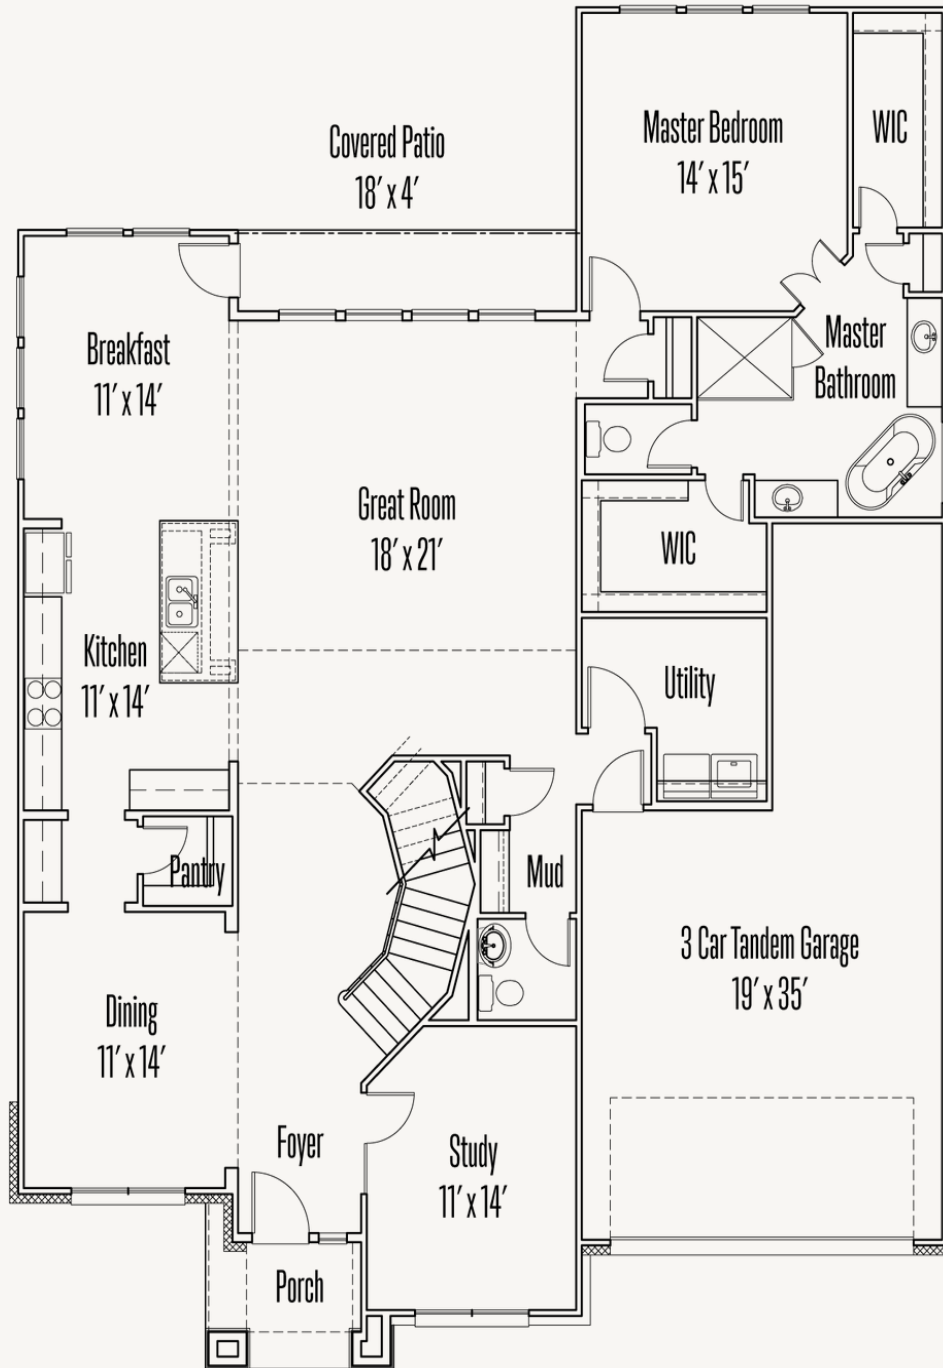

# LAFAYETTE : 60-3428F.1

Elevation A

Elevation B

Elevation C

3,443 sq ft

4 Bedrooms

3.5  
Bathrooms

2 Stories

# LAFAYETTE : 60-3428F.1

FIRST FLOOR\_A

ESPERANZA : 70'S

## SECOND FLOOR\_A