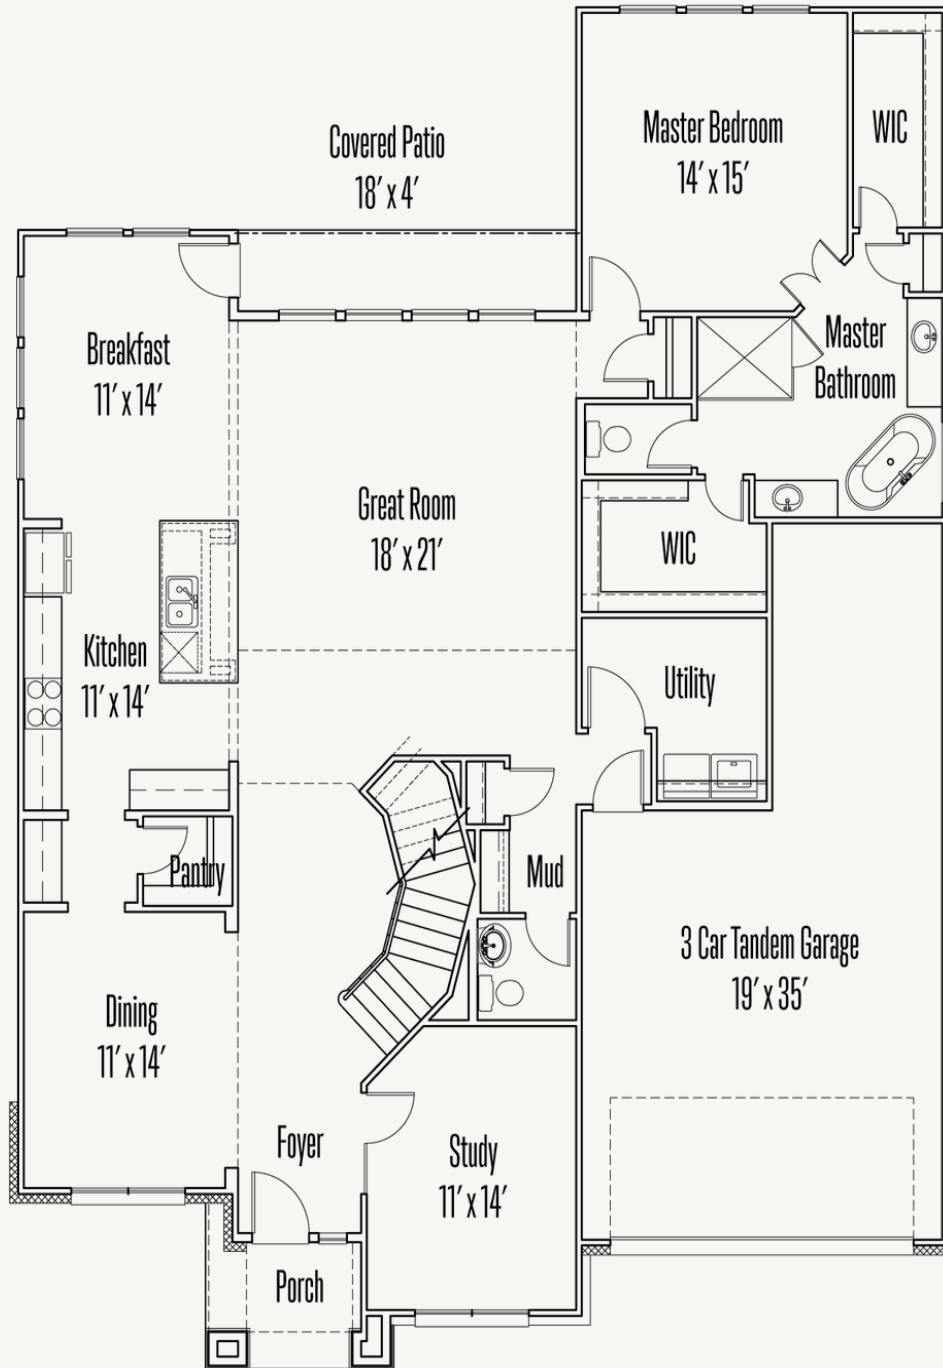

ESPERANZA : 70'S

LAFAYETTE : 60-3428F.1

Elevation A

Elevation B

Elevation C

3,443 sq ft

4 Bedrooms

3.5
Bathrooms

2 Stories

3 Car Garage

ESPERANZA : 70'S

LAFAYETTE : 60-3428F.1

FIRST FLOOR_A

ESPERANZA : 70'S

LAFAYETTE : 60-3428F.1

SECOND FLOOR_A