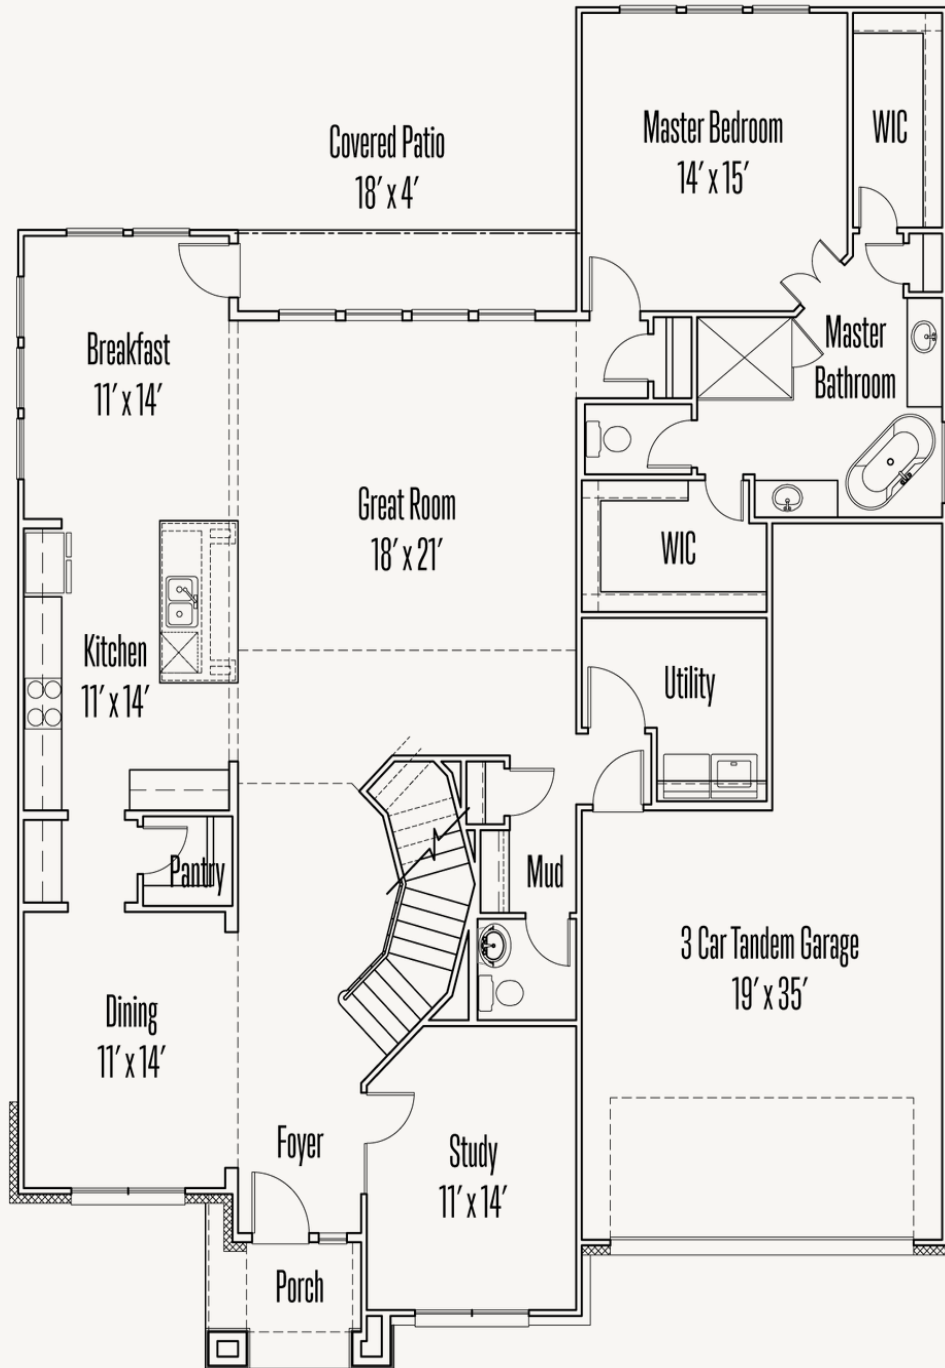

# LAFAYETTE : 60-3428F.1

Elevation A

Elevation B

Elevation C

3,443 sq ft

4 Bedrooms

3.5  
Bathrooms

2 Stories

# LAFAYETTE : 60-3428F.1

FIRST FLOOR\_A

ESPERANZA : 70'S

## SECOND FLOOR\_A