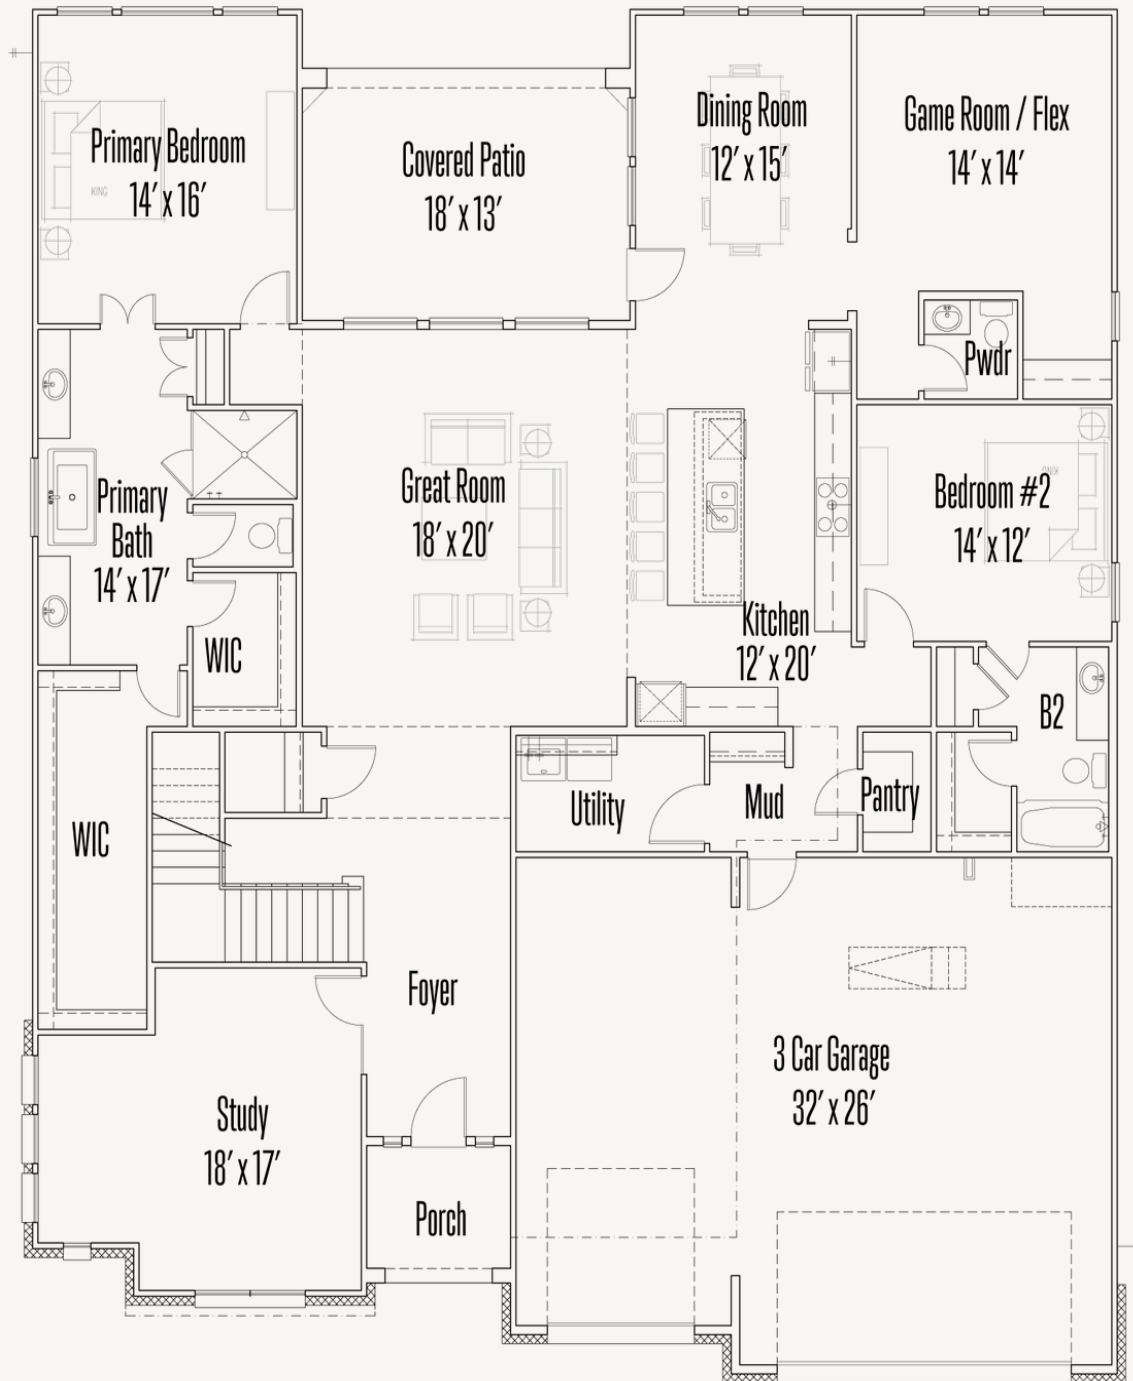

ESPERANZA : 70'S

NAVARRO : 70-3906F.1

Elevation\_A

Elevation\_B

Elevation\_C

3,941 sq ft

4 Bedrooms

4.5  
Bathrooms

2 Stories

3 Car Garage

ESPERANZA : 70'S

# NAVARRO : 70-3906F.1

FLOOR PLAN\_A

ESPERANZA : 70'S

## SECOND FLOOR\_A