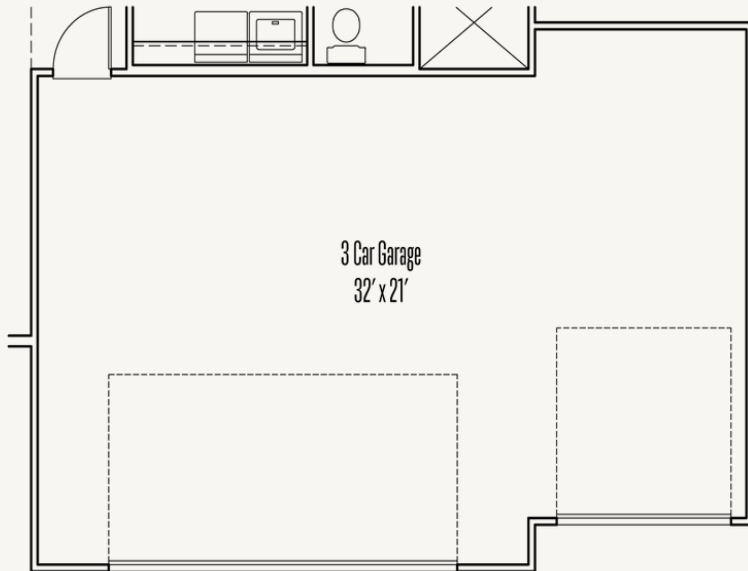

ESPERANZA : 70'S

PIKE : 60-2090F.1

Elevation A

Elevation B

Elevation C

2,103 sq ft

3 Bedrooms

2 Bathrooms

1 Story

2 Car Garage

ESPERANZA : 70'S

PIKE : 60-2090F.1

FLOOR PLAN\_A

ESPERANZA : 70'S

PIKE : 60-2090F.1

OPTIONS\_1

3 Car Garage  
32' x 21'

Optional Three Car Garage

Primary Bedroom  
16' x 16'

Optional Bay at Primary Bedroom

2 Car Garage with Storage  
27' x 21'

Optional Two Car Garage with Storage

Great Room

Optional Fireplace at Great Room