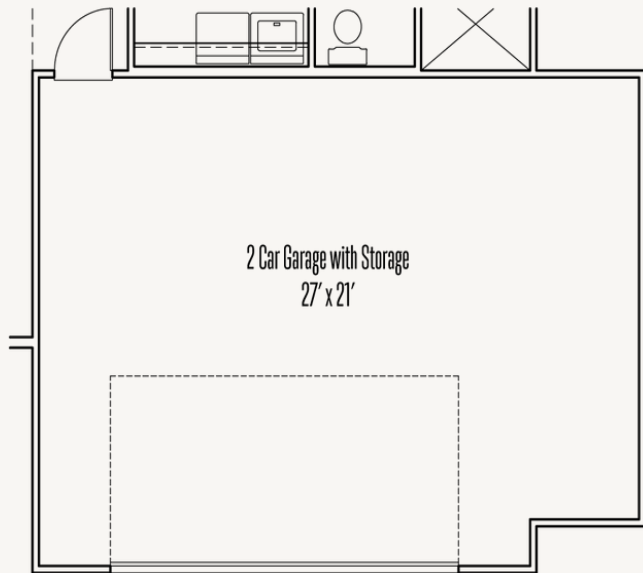

ESPERANZA : 70'S

PIKE : 60-2090F.1

Elevation A

Elevation B

Elevation C

2,103 sq ft

3 Bedrooms

2 Bathrooms

1 Story

2 Car Garage

ESPERANZA : 70'S

PIKE : 60-2090F.1

FLOOR PLAN_A

ESPERANZA : 70'S

PIKE : 60-2090F.1

OPTIONS_1

3 Car Garage
32' x 21'

Optional Three Car Garage

Primary Bedroom
16' x 16'

Optional Bay at Primary Bedroom

2 Car Garage with Storage
27' x 21'

Optional Two Car Garage with Storage

Great Room

Optional Fireplace at Great Room