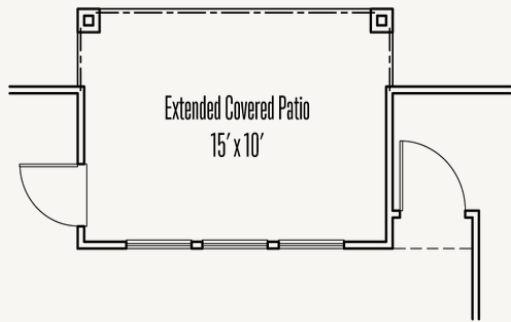

3 Car Garage
32' x 21'

Optional Three Car Garage

Primary Bedroom
16' x 16'

Optional Bay at Primary Bedroom

2 Car Garage with Storage
27' x 21'

Optional Two Car Garage with Storage

Great Room

Optional Fireplace at Great Room

Powder

WIC

Optional Powder ilo Storage

ESPERANZA : 70'S

PIKE : 60-2090F.1

OPTIONS_2

Optional Extended Covered Patio

Optional Study ilo Bedroom 3

Optional Ceiling Treatment at Great Room

Optional Buffet at Dining Room

Optional Planning Center ilo Storage