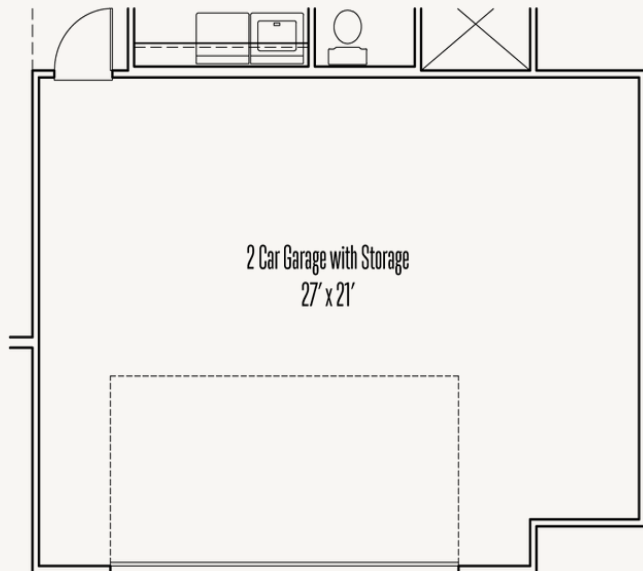

ESPERANZA : 70'S

PIKE : 60-2090F.1

Elevation A

Elevation B

Elevation C

2,103 sq ft

3 Bedrooms

2 Bathrooms

1 Story

2 Car Garage

ESPERANZA : 70'S

PIKE : 60-2090F.1

FLOOR PLAN_A

ESPERANZA : 70'S

PIKE : 60-2090F.1

OPTIONS_1

3 Car Garage
32' x 21'

Optional Three Car Garage

Primary Bedroom
16' x 16'

Optional Bay at Primary Bedroom

2 Car Garage with Storage
27' x 21'

Optional Two Car Garage with Storage

Great Room

Optional Fireplace at Great Room