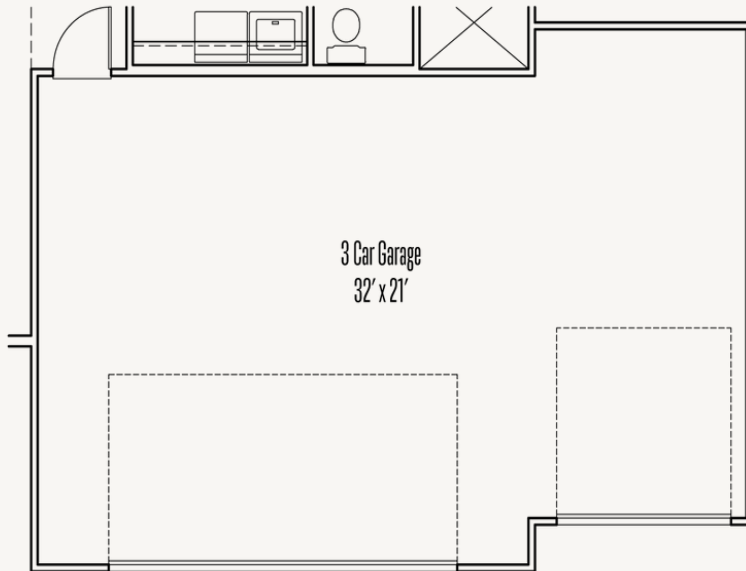

ESPERANZA : 70'S

PIKE : 60-2090F.1

Elevation A

Elevation B

Elevation C

2,103 sq ft

3 Bedrooms

2 Bathrooms

1 Story

2 Car Garage

ESPERANZA : 70'S

PIKE : 60-2090F.1

FLOOR PLAN_A

ESPERANZA : 70'S

PIKE : 60-2090F.1

OPTIONS_1

3 Car Garage
32' x 21'

Optional Three Car Garage

Primary Bedroom
16' x 16'

Optional Bay at Primary Bedroom

2 Car Garage with Storage
27' x 21'

Optional Two Car Garage with Storage

Great Room

Optional Fireplace at Great Room