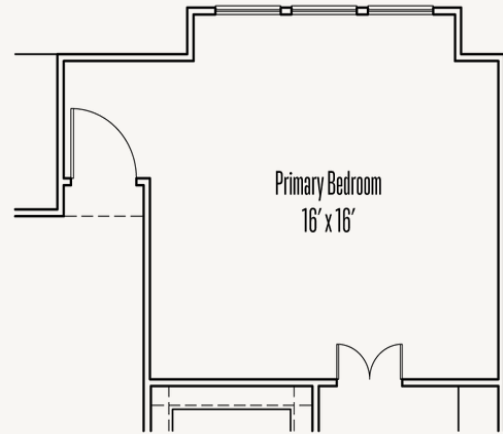

ESPERANZA : 70'S

PIKE : 60-2090F.1

Elevation A

Elevation B

Elevation C

2,103 sq ft

3 Bedrooms

2 Bathrooms

1 Story

2 Car Garage

ESPERANZA : 70'S

PIKE : 60-2090F.1

FLOOR PLAN_A

ESPERANZA : 70'S

PIKE : 60-2090F.1

OPTIONS_1

Optional Three Car Garage

Optional Bay at Primary Bedroom

Optional Two Car Garage with Storage

Optional Fireplace at Great Room

Optional Powder ilo Storage

ESPERANZA : 70'S

PIKE : 60-2090F.1

OPTIONS_2