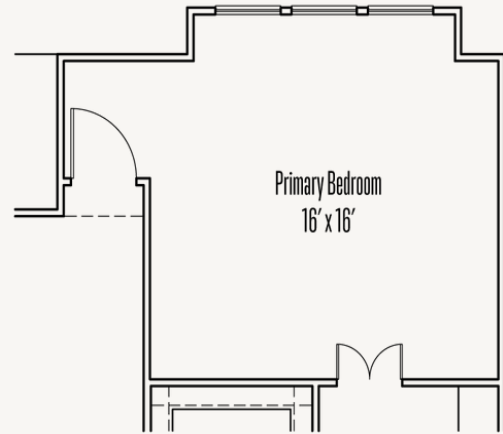

ESPERANZA : 70'S

PIKE : 60-2090F.1

Elevation A

Elevation B

Elevation C

2,103 sq ft

3 Bedrooms

2 Bathrooms

1 Story

2 Car Garage

ESPERANZA : 70'S

PIKE : 60-2090F.1

FLOOR PLAN_A

ESPERANZA : 70'S

PIKE : 60-2090F.1

OPTIONS_1

3 Car Garage
32' x 21'

Optional Three Car Garage

Primary Bedroom
16' x 16'

Optional Bay at Primary Bedroom

2 Car Garage with Storage
27' x 21'

Optional Two Car Garage with Storage

Great Room

Optional Fireplace at Great Room