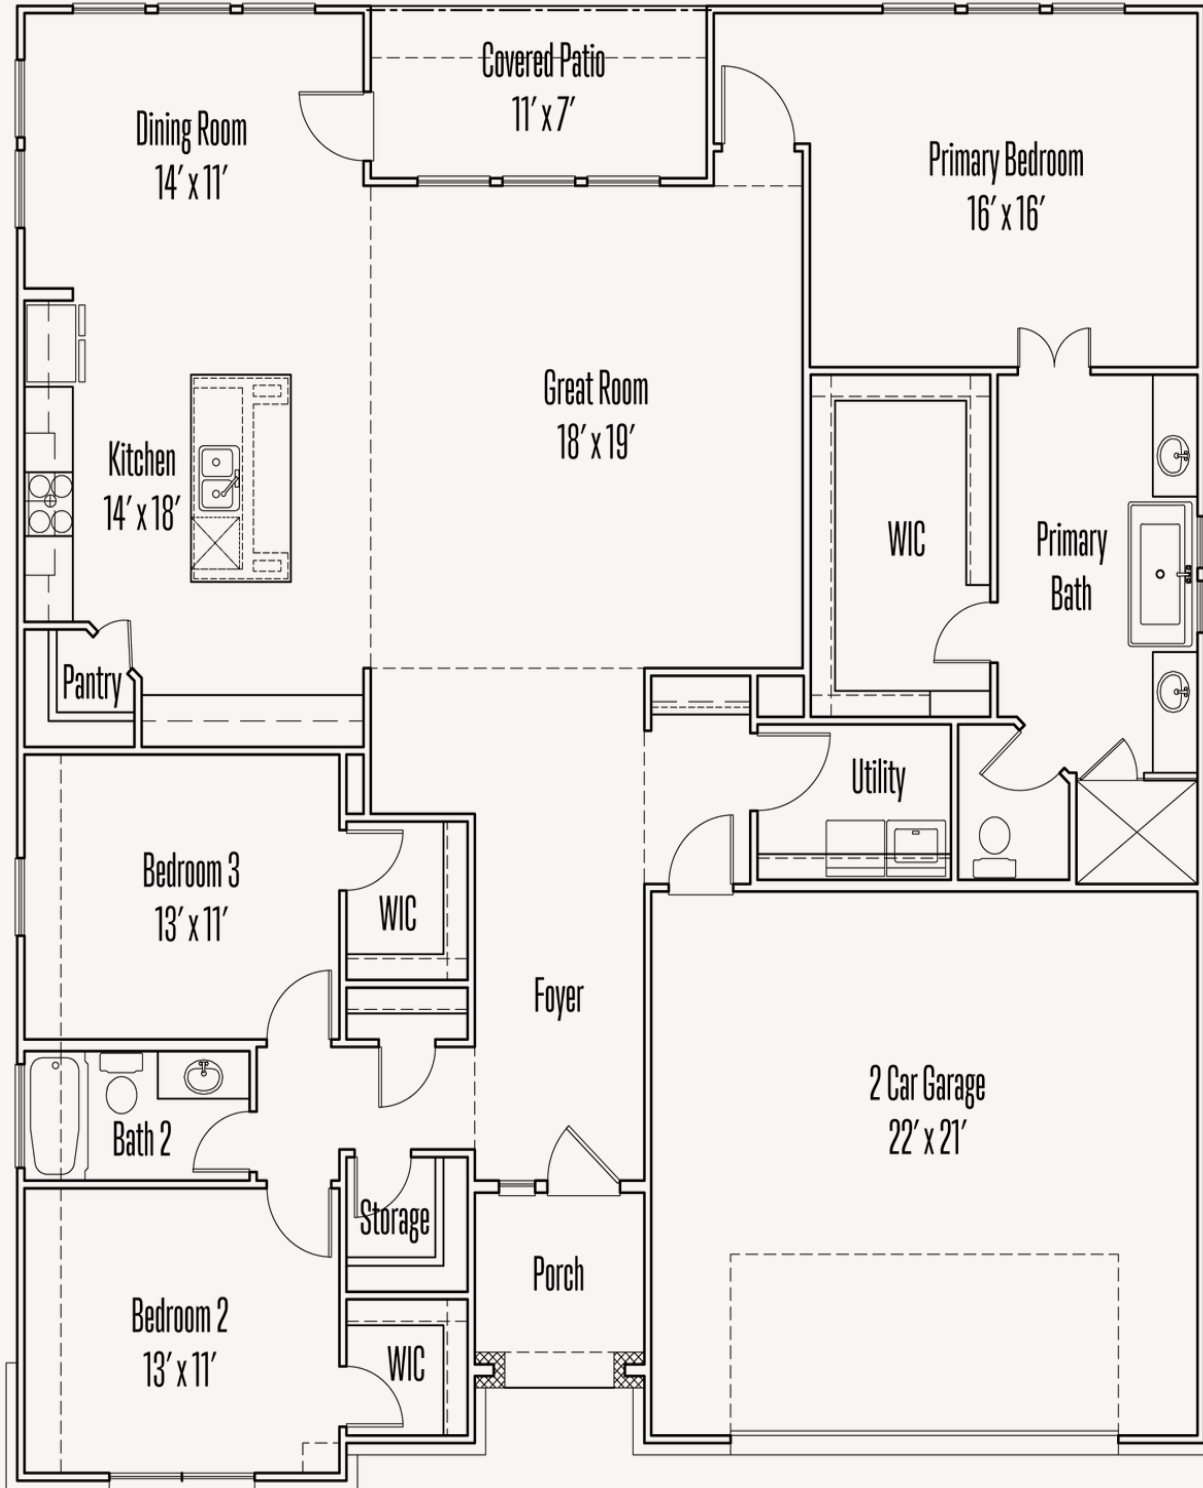

ESPERANZA : 70'S

PIKE : 60-2090F.1

Elevation A

Elevation B

Elevation C

2,103 sq ft

3 Bedrooms

2 Bathrooms

1 Story

2 Car Garage

ESPERANZA : 70'S

PIKE : 60-2090F.1

FLOOR PLAN_A

ESPERANZA : 70'S

PIKE : 60-2090F.1

OPTIONS_1

Optional Three Car Garage

Optional Bay at Primary Bedroom

Optional Two Car Garage with Storage

Optional Fireplace at Great Room

Optional Powder ilo Storage

ESPERANZA : 70'S

PIKE : 60-2090F.1

OPTIONS_2

Optional Extended Covered Patio

Optional Study ilo Bedroom 3

Optional Ceiling Treatment at Great Room

Optional Buffet at Dining Room

Optional Planning Center ilo Storage