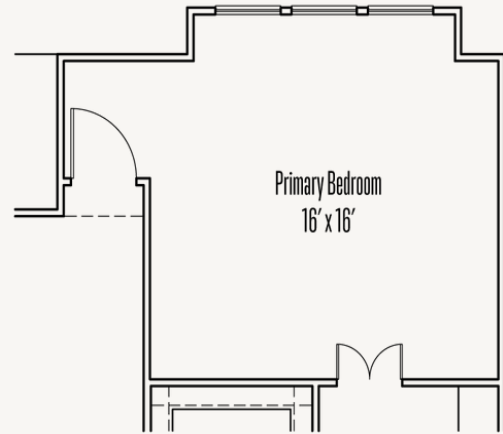

ESPERANZA : 70'S

PIKE : 60-2090F.1

Elevation A

Elevation B

Elevation C

2,103 sq ft

3 Bedrooms

2 Bathrooms

1 Story

2 Car Garage

ESPERANZA : 70'S

PIKE : 60-2090F.1

FLOOR PLAN\_A

ESPERANZA : 70'S

PIKE : 60-2090F.1

OPTIONS\_1

3 Car Garage  
32' x 21'

Optional Three Car Garage

Primary Bedroom  
16' x 16'

Optional Bay at Primary Bedroom

2 Car Garage with Storage  
27' x 21'

Optional Two Car Garage with Storage

Great Room

Optional Fireplace at Great Room