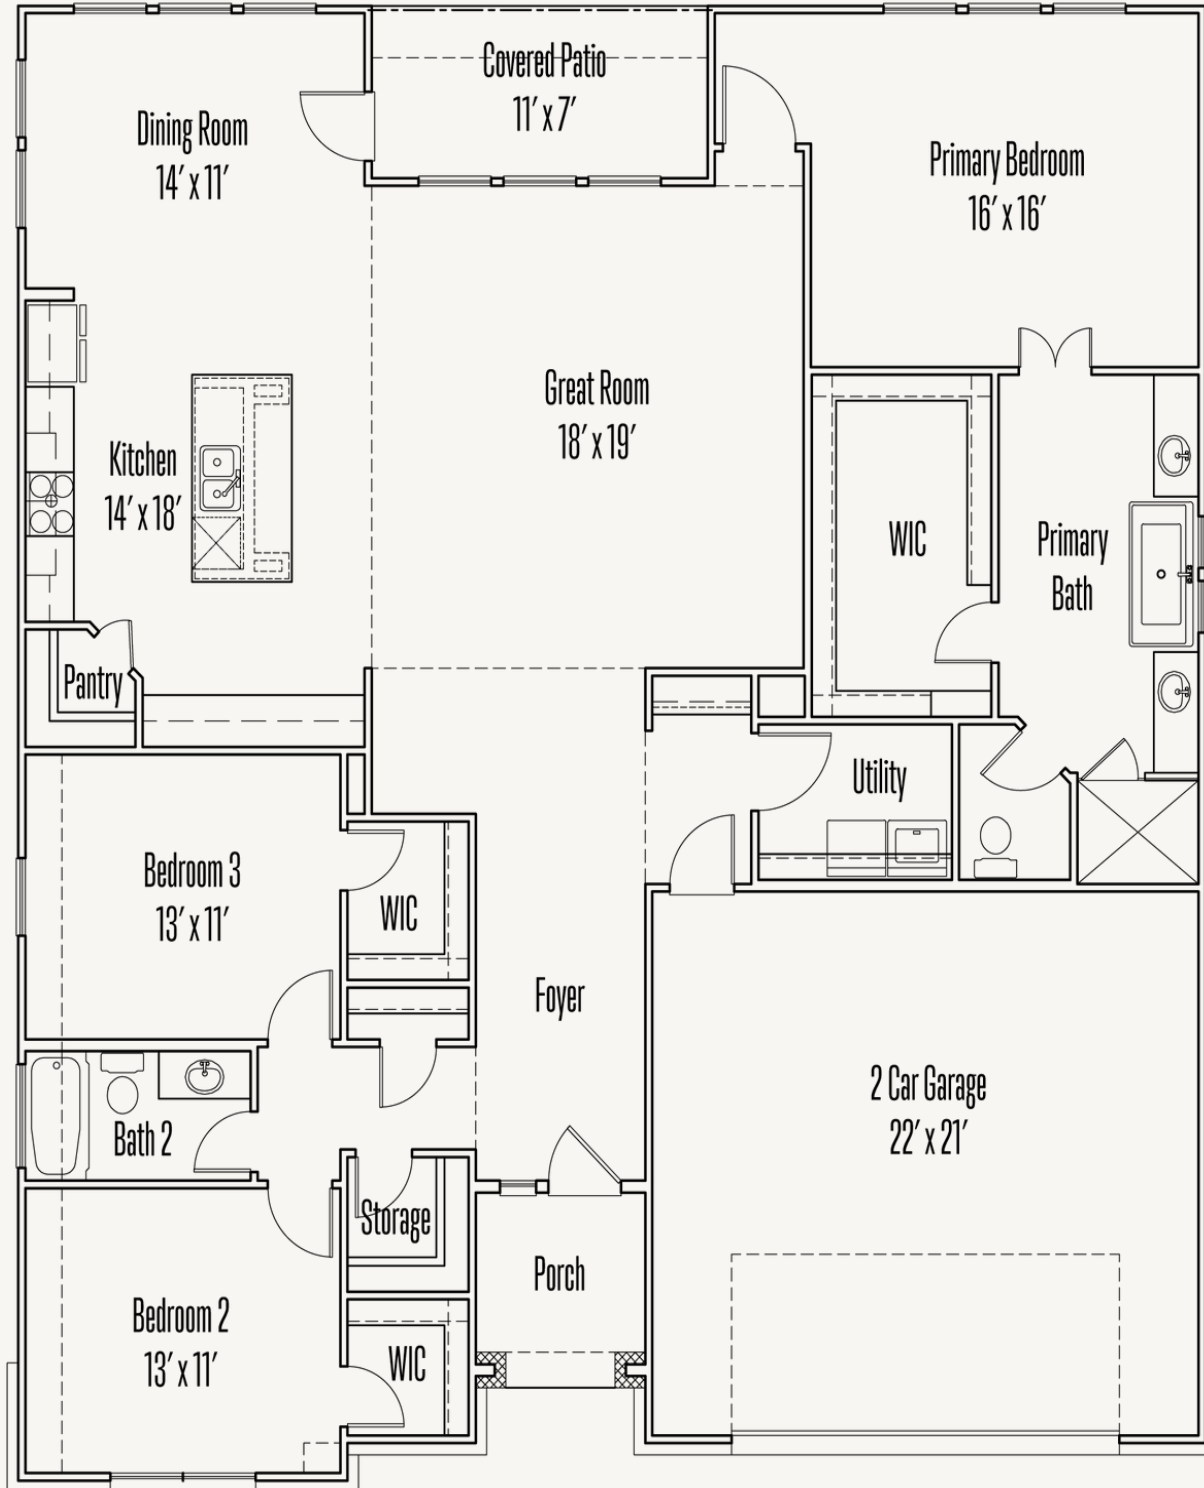

ESPERANZA : 70'S

PIKE : 60-2090F.1

Elevation A

Elevation B

Elevation C

2,103 sq ft

3 Bedrooms

2 Bathrooms

1 Story

2 Car Garage

ESPERANZA : 70'S

PIKE : 60-2090F.1

FLOOR PLAN_A

ESPERANZA : 70'S

PIKE : 60-2090F.1

OPTIONS_1

3 Car Garage
32' x 21'

Optional Three Car Garage

Primary Bedroom
16' x 16'

Optional Bay at Primary Bedroom

2 Car Garage with Storage
27' x 21'

Optional Two Car Garage with Storage

Great Room

Optional Fireplace at Great Room

Powder

WIC

Optional Powder ilo Storage

ESPERANZA : 70'S

PIKE : 60-2090F.1

OPTIONS_2

Optional Extended Covered Patio

Optional Study ilo Bedroom 3