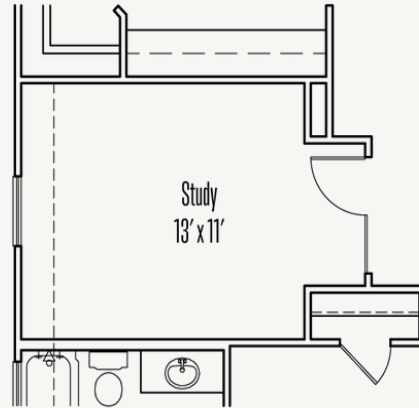

ESPERANZA : 70'S

PIKE : 60-2090F.1

Elevation A

Elevation B

Elevation C

2,103 sq ft

3 Bedrooms

2 Bathrooms

Optional Three Car Garage

Optional Bay at Primary Bedroom

Optional Two Car Garage with Storage

Optional Fireplace at Great Room

Optional Powder ilo Storage

ESPERANZA : 70'S

PIKE : 60-2090F.1

OPTIONS_2

Optional Extended Covered Patio

Optional Study ilo Bedroom 3

Optional Ceiling Treatment at Great Room

Optional Buffet at Dining Room

Optional Planning Center ilo Storage