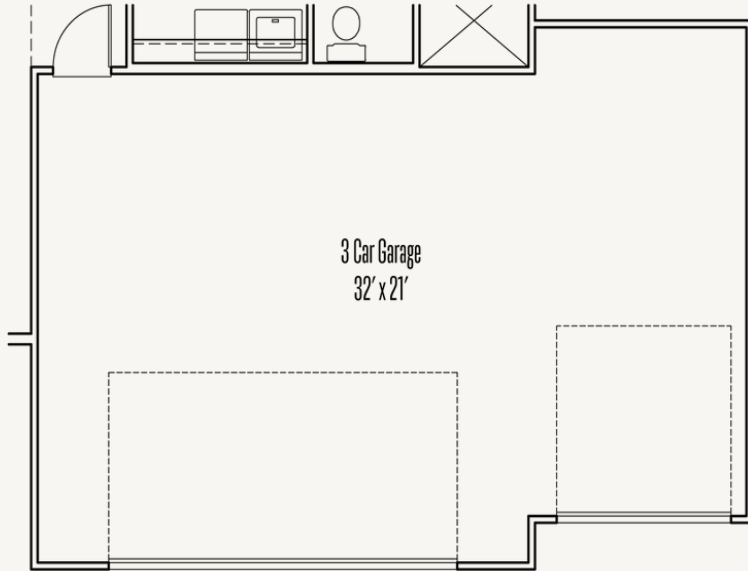

ESPERANZA : 70'S

PIKE : 60-2090F.1

Elevation A

Elevation B

Elevation C

2,103 sq ft

3 Bedrooms

2 Bathrooms

1 Story

2 Car Garage

ESPERANZA : 70'S

PIKE : 60-2090F.1

FLOOR PLAN_A

ESPERANZA : 70'S

PIKE : 60-2090F.1

OPTIONS_1

3 Car Garage
32' x 21'

Optional Three Car Garage

Primary Bedroom
16' x 16'

Optional Bay at Primary Bedroom

2 Car Garage with Storage
27' x 21'

Optional Two Car Garage with Storage

Great Room

Optional Fireplace at Great Room