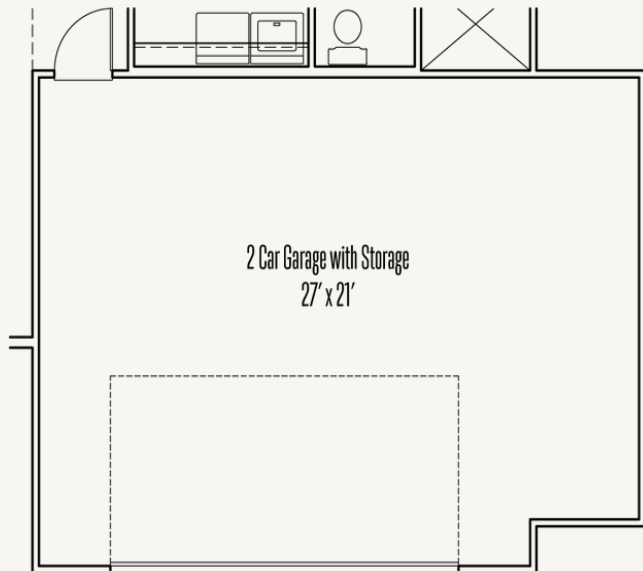

ESPERANZA : 70'S

PIKE : 60-2090F.1

Elevation A

Elevation B

Elevation C

2,103 sq ft

3 Bedrooms

2 Bathrooms

1 Story

2 Car Garage

ESPERANZA : 70'S

PIKE : 60-2090F.1

FLOOR PLAN\_A

ESPERANZA : 70'S

PIKE : 60-2090F.1

OPTIONS\_1

3 Car Garage  
32' x 21'

Optional Three Car Garage

Primary Bedroom  
16' x 16'

Optional Bay at Primary Bedroom

2 Car Garage with Storage  
27' x 21'

Optional Two Car Garage with Storage

Great Room

Optional Fireplace at Great Room