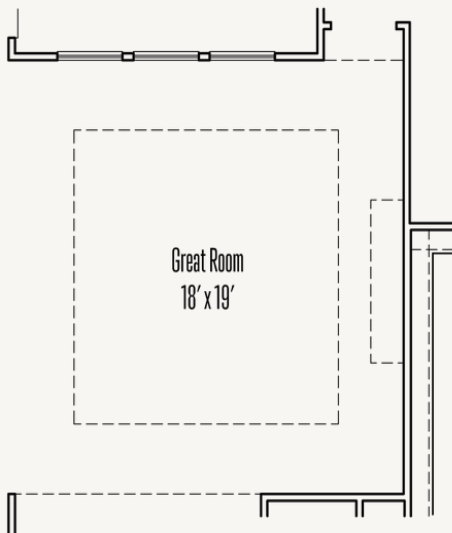

3 Car Garage  
32' x 21'

Optional Three Car Garage

Primary Bedroom  
16' x 16'

Optional Bay at Primary Bedroom

2 Car Garage with Storage  
27' x 21'

Optional Two Car Garage with Storage

Great Room

Optional Fireplace at Great Room

Optional Powder ilo Storage

ESPERANZA : 70'S

PIKE : 60-2090F.1

OPTIONS\_2

Optional Extended Covered Patio

Optional Study ilo Bedroom 3

Optional Ceiling Treatment at Great Room

Optional Buffet at Dining Room