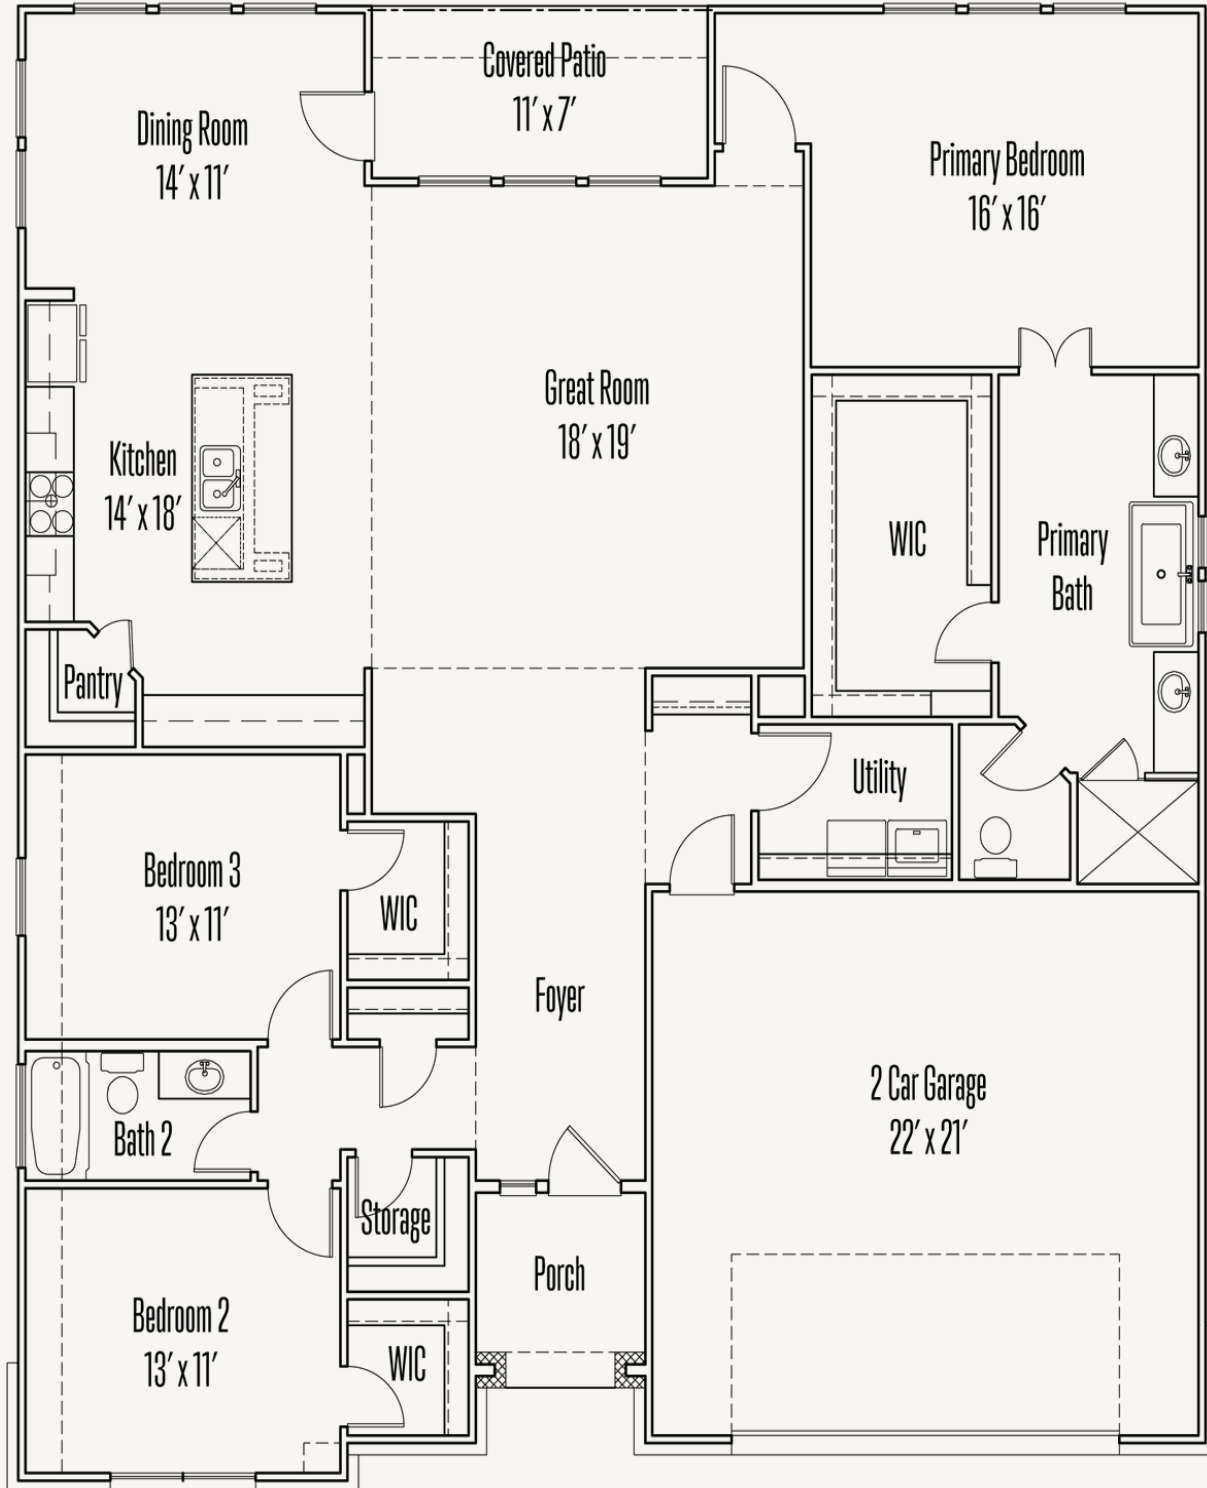

ESPERANZA : 70'S

PIKE : 60-2090F.1

Elevation A

Elevation B

Elevation C

2,103 sq ft

3 Bedrooms

2 Bathrooms

1 Story

2 Car Garage

ESPERANZA : 70'S

PIKE : 60-2090F.1

FLOOR PLAN_A

ESPERANZA : 70'S

PIKE : 60-2090F.1

OPTIONS_1

3 Car Garage
32' x 21'

Optional Three Car Garage

Primary Bedroom
16' x 16'

Optional Bay at Primary Bedroom

2 Car Garage with Storage
27' x 21'

Optional Two Car Garage with Storage

Great Room

Optional Fireplace at Great Room

Powder

WIC

Optional Powder ilo Storage

ESPERANZA : 70'S

PIKE : 60-2090F.1

OPTIONS_2

Optional Extended Covered Patio

Optional Study ilo Bedroom 3