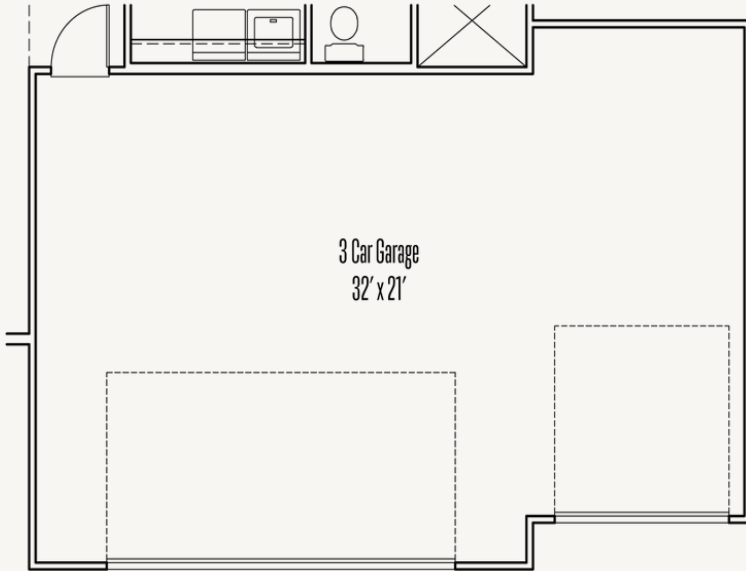

ESPERANZA : 70'S

PIKE : 60-2090F.1

Elevation A

Elevation B

Elevation C

2,103 sq ft

3 Bedrooms

2 Bathrooms

1 Story

2 Car Garage

ESPERANZA : 70'S

PIKE : 60-2090F.1

FLOOR PLAN_A

ESPERANZA : 70'S

PIKE : 60-2090F.1

OPTIONS_1

Optional Three Car Garage

Optional Bay at Primary Bedroom

Optional Two Car Garage with Storage

Optional Fireplace at Great Room

Optional Powder ilo Storage

ESPERANZA : 70'S

PIKE : 60-2090F.1

OPTIONS_2