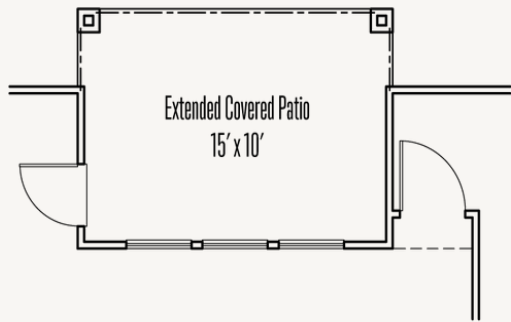

3 Car Garage  
32' x 21'

Optional Three Car Garage

Primary Bedroom  
16' x 16'

Optional Bay at Primary Bedroom

2 Car Garage with Storage  
27' x 21'

Optional Two Car Garage with Storage

Great Room

Optional Fireplace at Great Room

Optional Powder ilo Storage

ESPERANZA : 70'S

PIKE : 60-2090F.1

OPTIONS\_2

Optional Extended Covered Patio

Optional Study ilo Bedroom 3

Optional Ceiling Treatment at Great Room

Optional Buffet at Dining Room