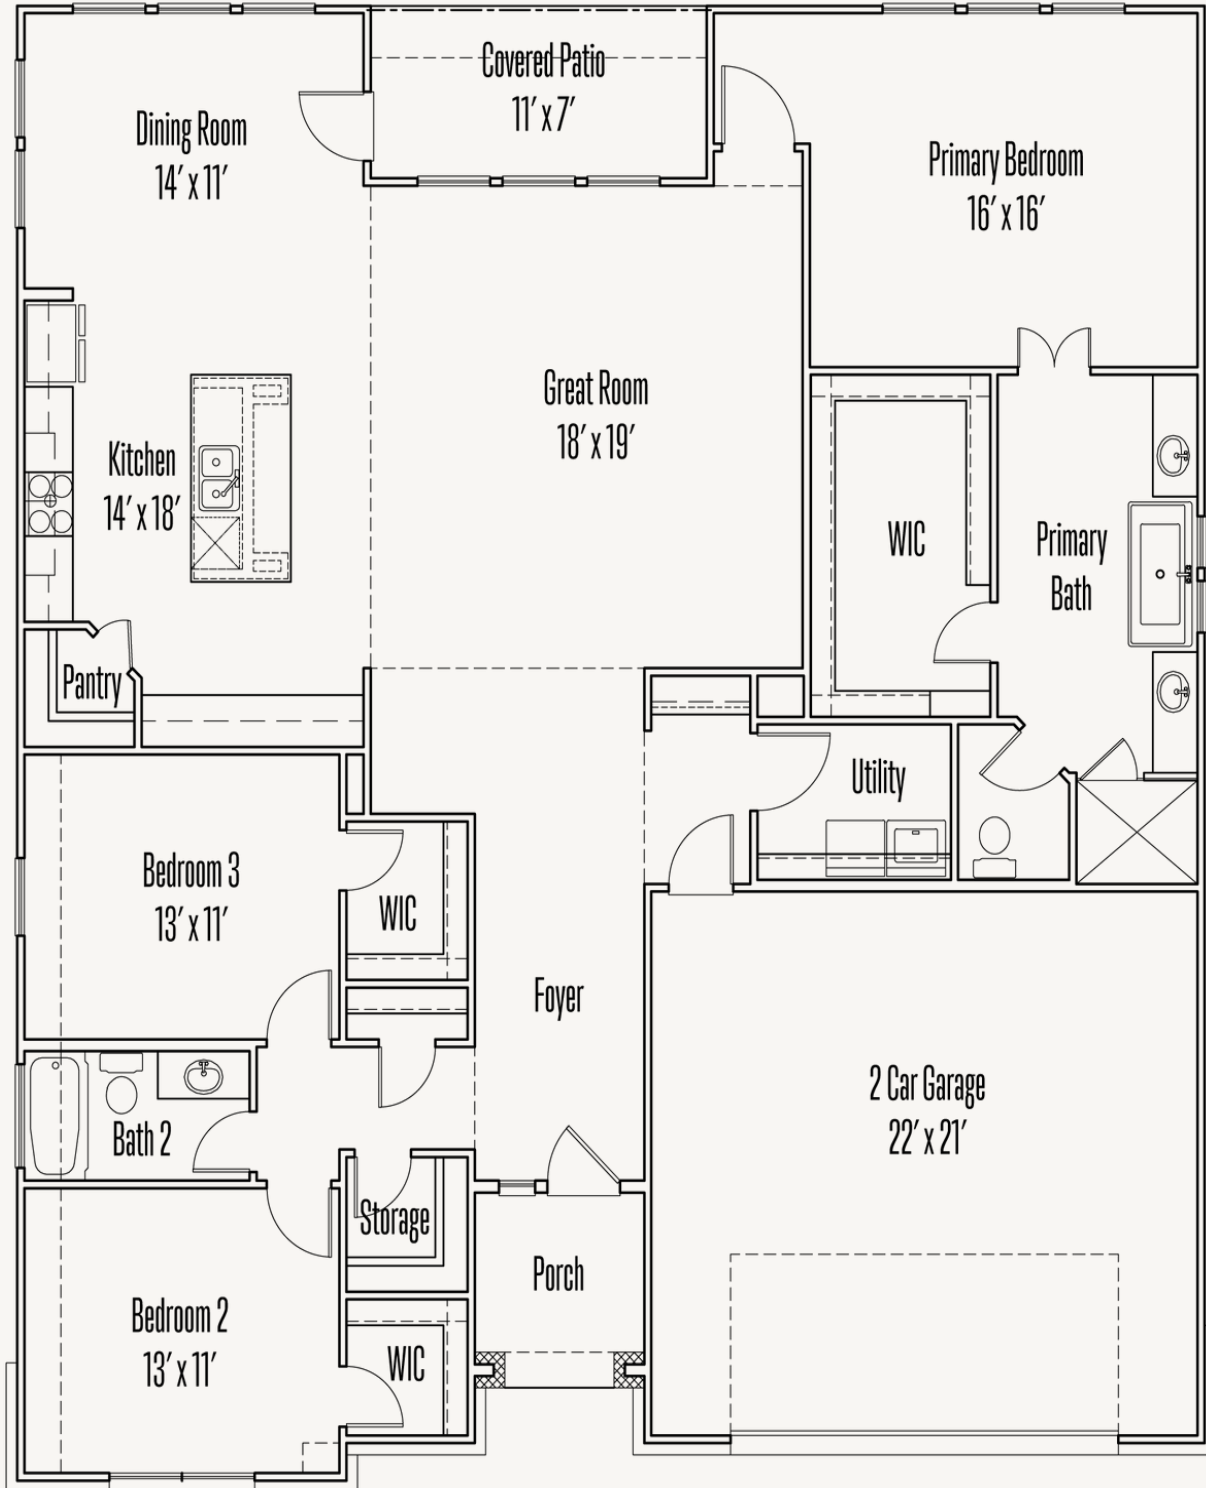

ESPERANZA : 70'S

PIKE : 60-2090F.1

Elevation A

Elevation B

Elevation C

2,103 sq ft

3 Bedrooms

2 Bathrooms

1 Story

2 Car Garage

ESPERANZA : 70'S

PIKE : 60-2090F.1

FLOOR PLAN\_A

ESPERANZA : 70'S

PIKE : 60-2090F.1

OPTIONS\_1

3 Car Garage  
32' x 21'

Optional Three Car Garage

Primary Bedroom  
16' x 16'

Optional Bay at Primary Bedroom

2 Car Garage with Storage  
27' x 21'

Optional Two Car Garage with Storage

Great Room

Optional Fireplace at Great Room

Optional Powder ilo Storage

ESPERANZA : 70'S

PIKE : 60-2090F.1

OPTIONS\_2

Optional Extended Covered Patio

Optional Study ilo Bedroom 3

Optional Ceiling Treatment at Great Room

Optional Buffet at Dining Room