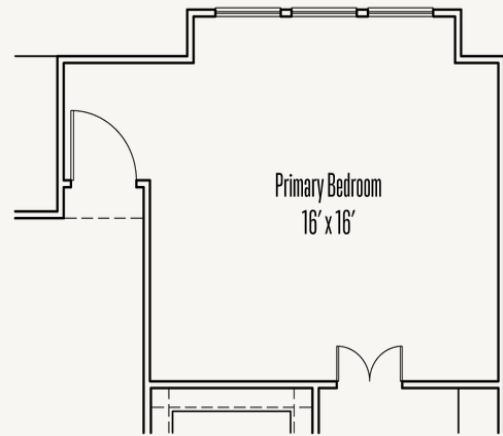

ESPERANZA : 70'S

PIKE : 60-2090F.1

Elevation A

Elevation B

Elevation C

2,103 sq ft

3 Bedrooms

2 Bathrooms

1 Story

2 Car Garage

ESPERANZA : 70'S

PIKE : 60-2090F.1

FLOOR PLAN_A

ESPERANZA : 70'S

PIKE : 60-2090F.1

OPTIONS_1

3 Car Garage
32' x 21'

Optional Three Car Garage

Primary Bedroom
16' x 16'

Optional Bay at Primary Bedroom

2 Car Garage with Storage
27' x 21'

Optional Two Car Garage with Storage

Great Room

Optional Fireplace at Great Room