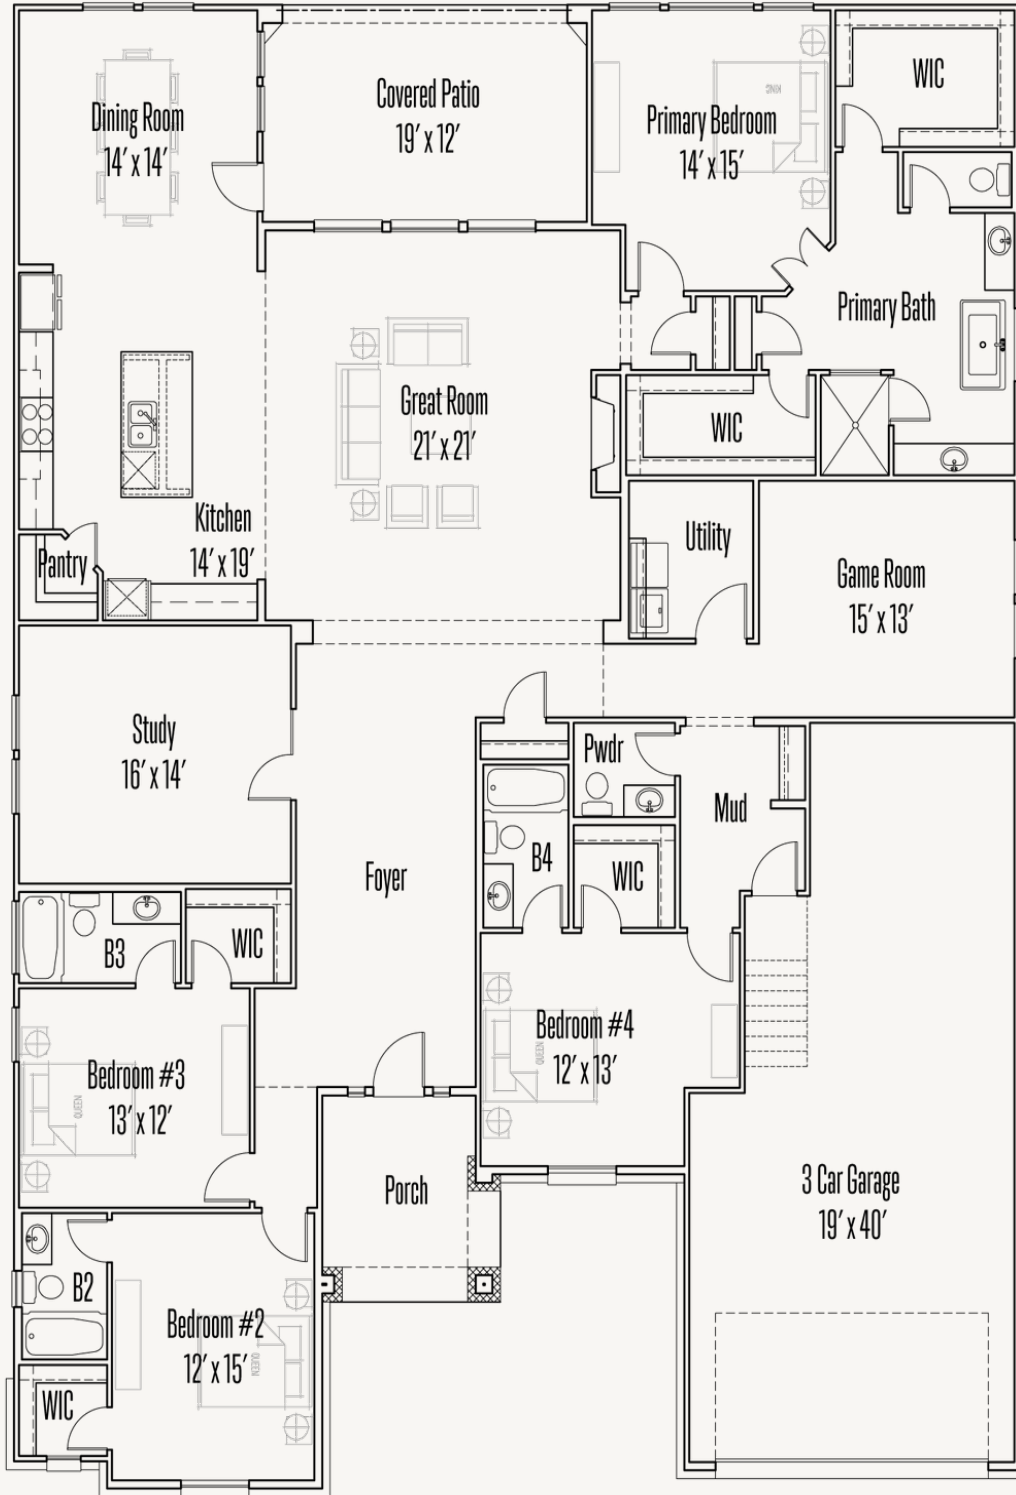

ESPERANZA : 80'S & 90'S

BARTON : 70-3448F.1

Elevation A

Elevation B

Elevation C

Elevation D

ESPERANZA : 80'S & 90'S

BARTON : 70-3448F.1

FLOOR PLAN_C

ESPERANZA : 80'S & 90'S

BARTON : 70-3448F.1

OPTIONS_1

Optional Base & Full Upper
Cabinets at Utility

Optional Upper
Cabinets at Utility

Optional Step Ceiling Treatment at Game Room

Optional large cabinets at Utility

Optional Barn doors at Study

Optional Step Ceiling Treatment at Primary Bedroom

Optional Single Base &
Upper Cabinets at Utility

Optional Step Ceiling Treatment at Study

Optional Step Ceiling Treatment at Great Room

Optional Dresser in Primary WIC 1

Optional Double Door at Entry

Optional Sliding Door at Entry

Optional Shower at Bath #3

Optional Guest Quarters ilo Study

Optional Cabinets at Dining Room

Optional Shower at Bath #2