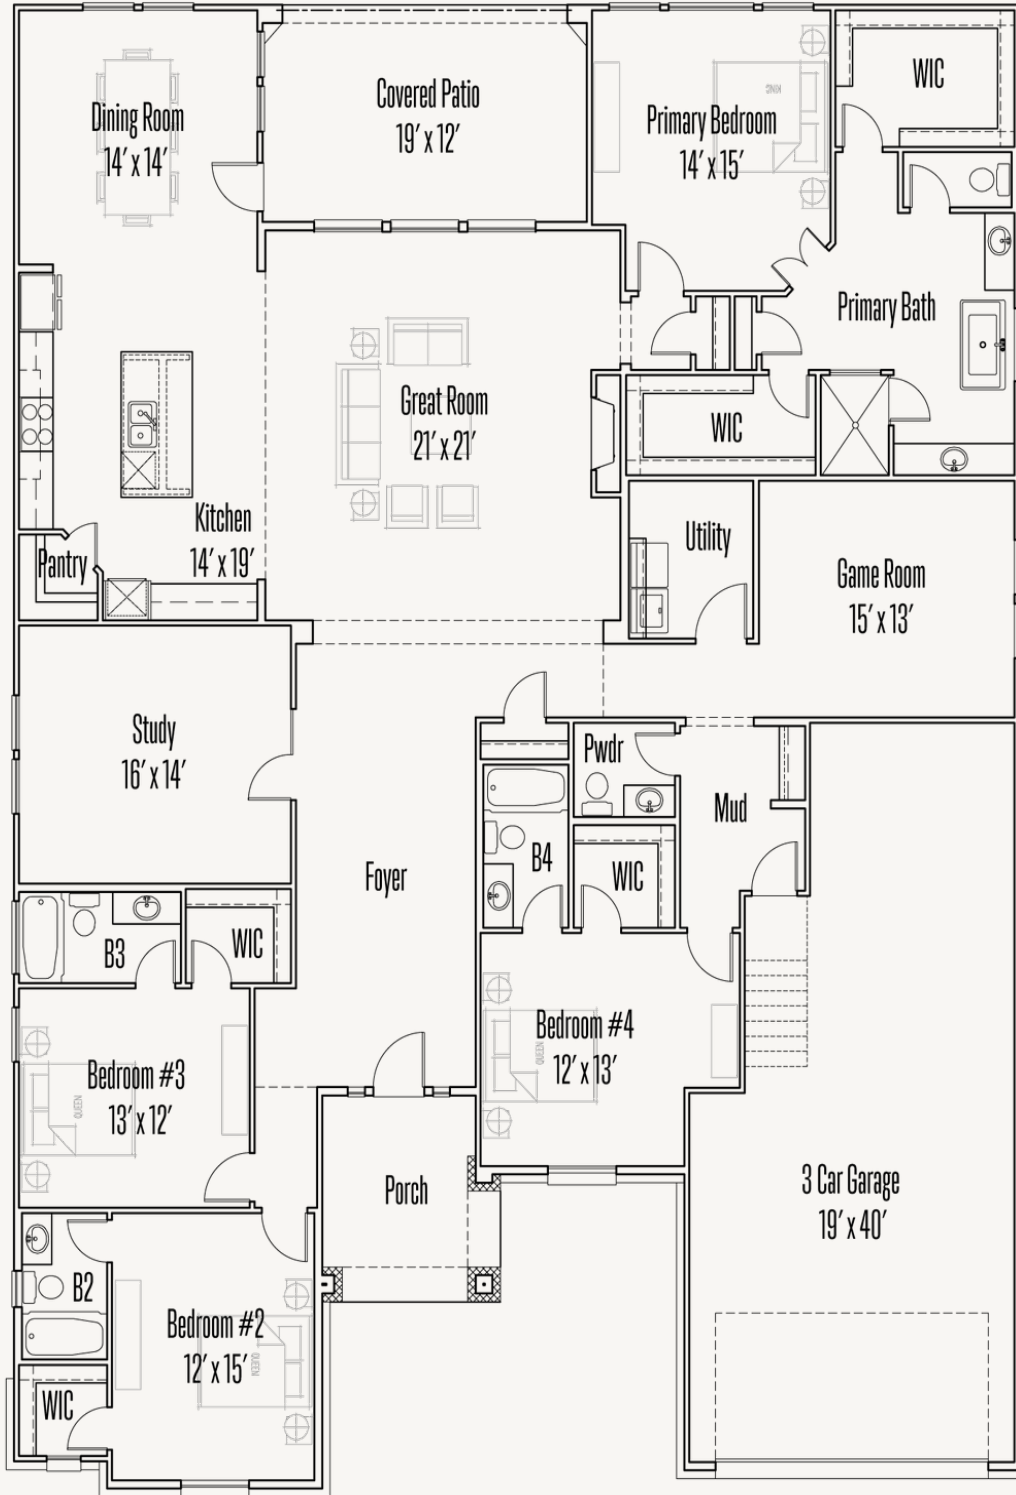

ESPERANZA : 80'S & 90'S

BARTON : 70-3448F.1

Elevation A

Elevation B

Elevation C

Elevation D

ESPERANZA : 80'S & 90'S

BARTON : 70-3448F.1

FLOOR PLAN_C

ESPERANZA : 80'S & 90'S

BARTON : 70-3448F.1

OPTIONS_1

Optional Base & Full Upper Cabinets at Utility

Optional Upper Cabinets at Utility

Optional Step Ceiling Treatment at Game Room

Optional large cabinets at Utility

Optional Barn doors at Study

Optional Step Ceiling Treatment at Primary Bedroom

Optional Single Base & Upper Cabinets at Utility

Optional Step Ceiling Treatment at Study

Optional Step Ceiling Treatment at Great Room

Optional Dresser in Primary WIC 1

Optional Double Door at Entry

Optional Sliding Door at Entry

Optional Shower at Bath #3

Optional Guest Quarters ilo Study

Optional Cabinets at Dining Room

Optional Shower at Bath #2