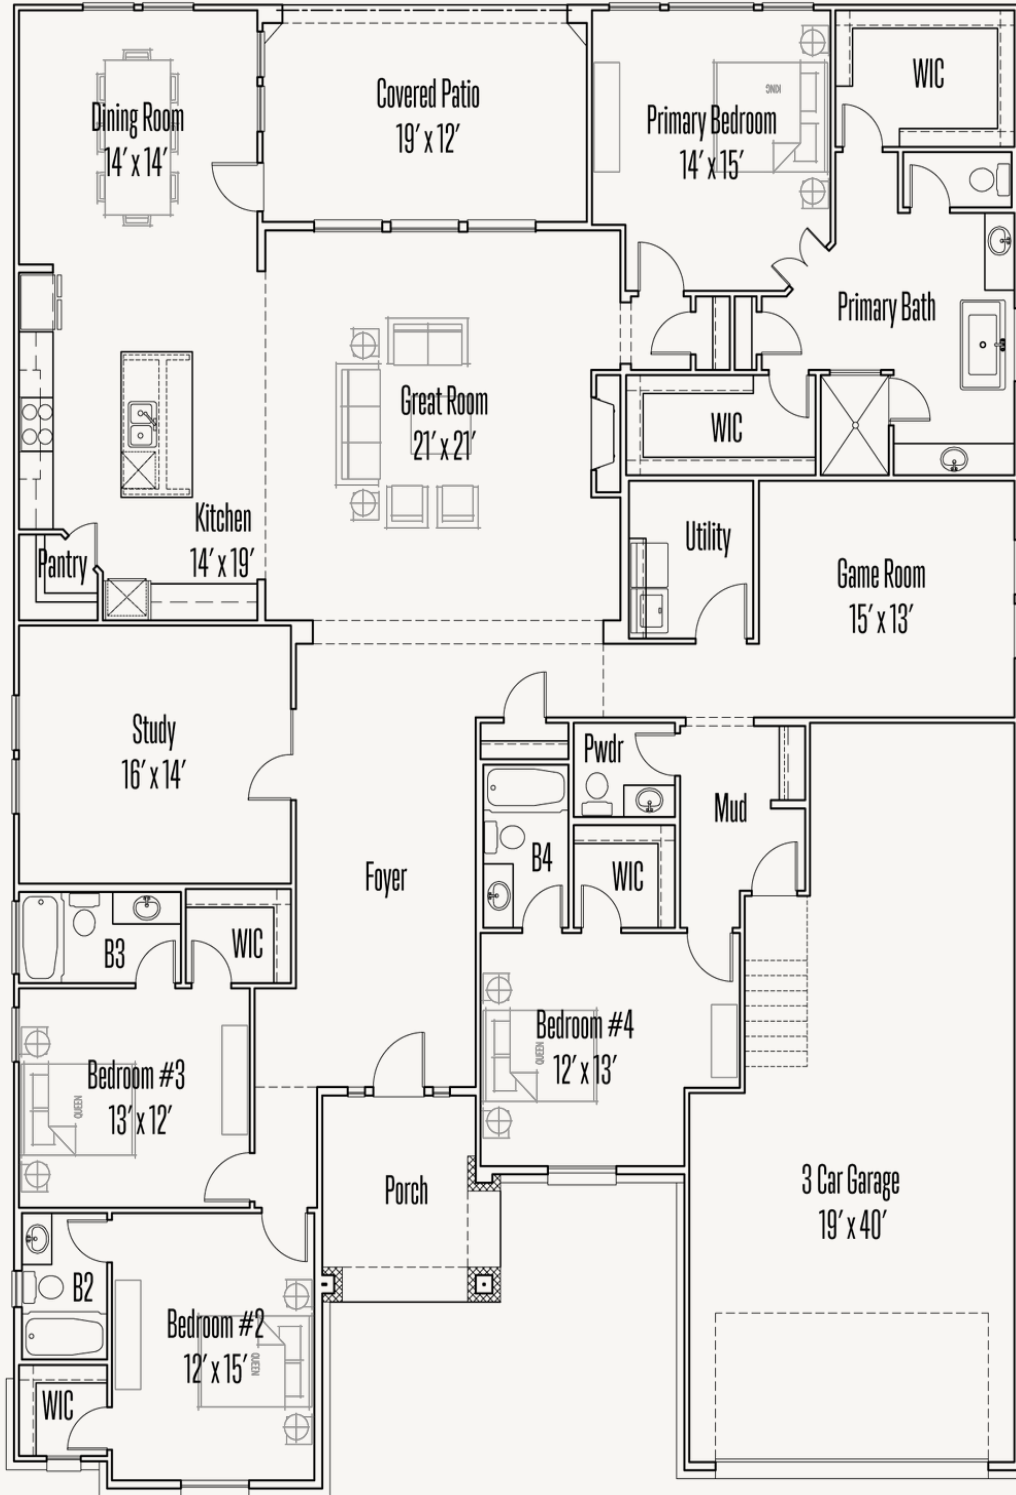

ESPERANZA : 80'S & 90'S

BARTON : 70-3448F.1

Elevation A

Elevation B

Elevation C

Elevation D

ESPERANZA : 80'S & 90'S

BARTON : 70-3448F.1

FLOOR PLAN_C

ESPERANZA : 80'S & 90'S

BARTON : 70-3448F.1

OPTIONS_1

Optional Base & Full Upper
Cabinets at Utility

Optional Upper
Cabinets at Utility

Optional Step Ceiling Treatment at Game Room

Optional large cabinets at Utility

Optional Barn doors at Study

Optional Step Ceiling Treatment at Primary Bedroom

Optional Single Base &
Upper Cabinets at Utility

Optional Step Ceiling Treatment at Study

Optional Step Ceiling Treatment at Great Room

Optional Dresser in Primary WIC 1

Optional Double Door at Entry

Optional Sliding Door at Entry

Optional Shower at Bath #3

Optional Guest Quarters ilo Study

Optional Cabinets at Dining Room

Optional Shower at Bath #2