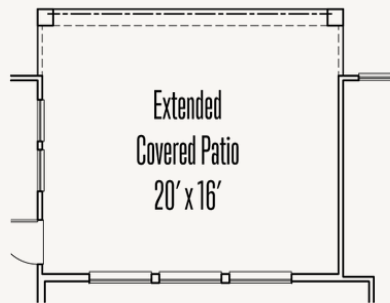

Optional Step Ceiling Treatment at Dining Room

Optional Shower at Bath #4

ESPERANZA : 80'S & 90'S

BARTON : 70-3448F.1

OPTIONS_3

Optional Dining Room Box Bay w/
Optional Cabinets at Dining Room

Optional Dining Room Box Bay

Optional Primary Bedroom Box Bay

Optional Extended Covered Patio

Optional Extended Covered Patio
w/ Optional Fireplace

Optional Extended Covered Patio
w/ Optional Outdoor Kitchen

Optional Extended Covered Patio
w/ Optional Fireplace &
Optional Outdoor Kitchen