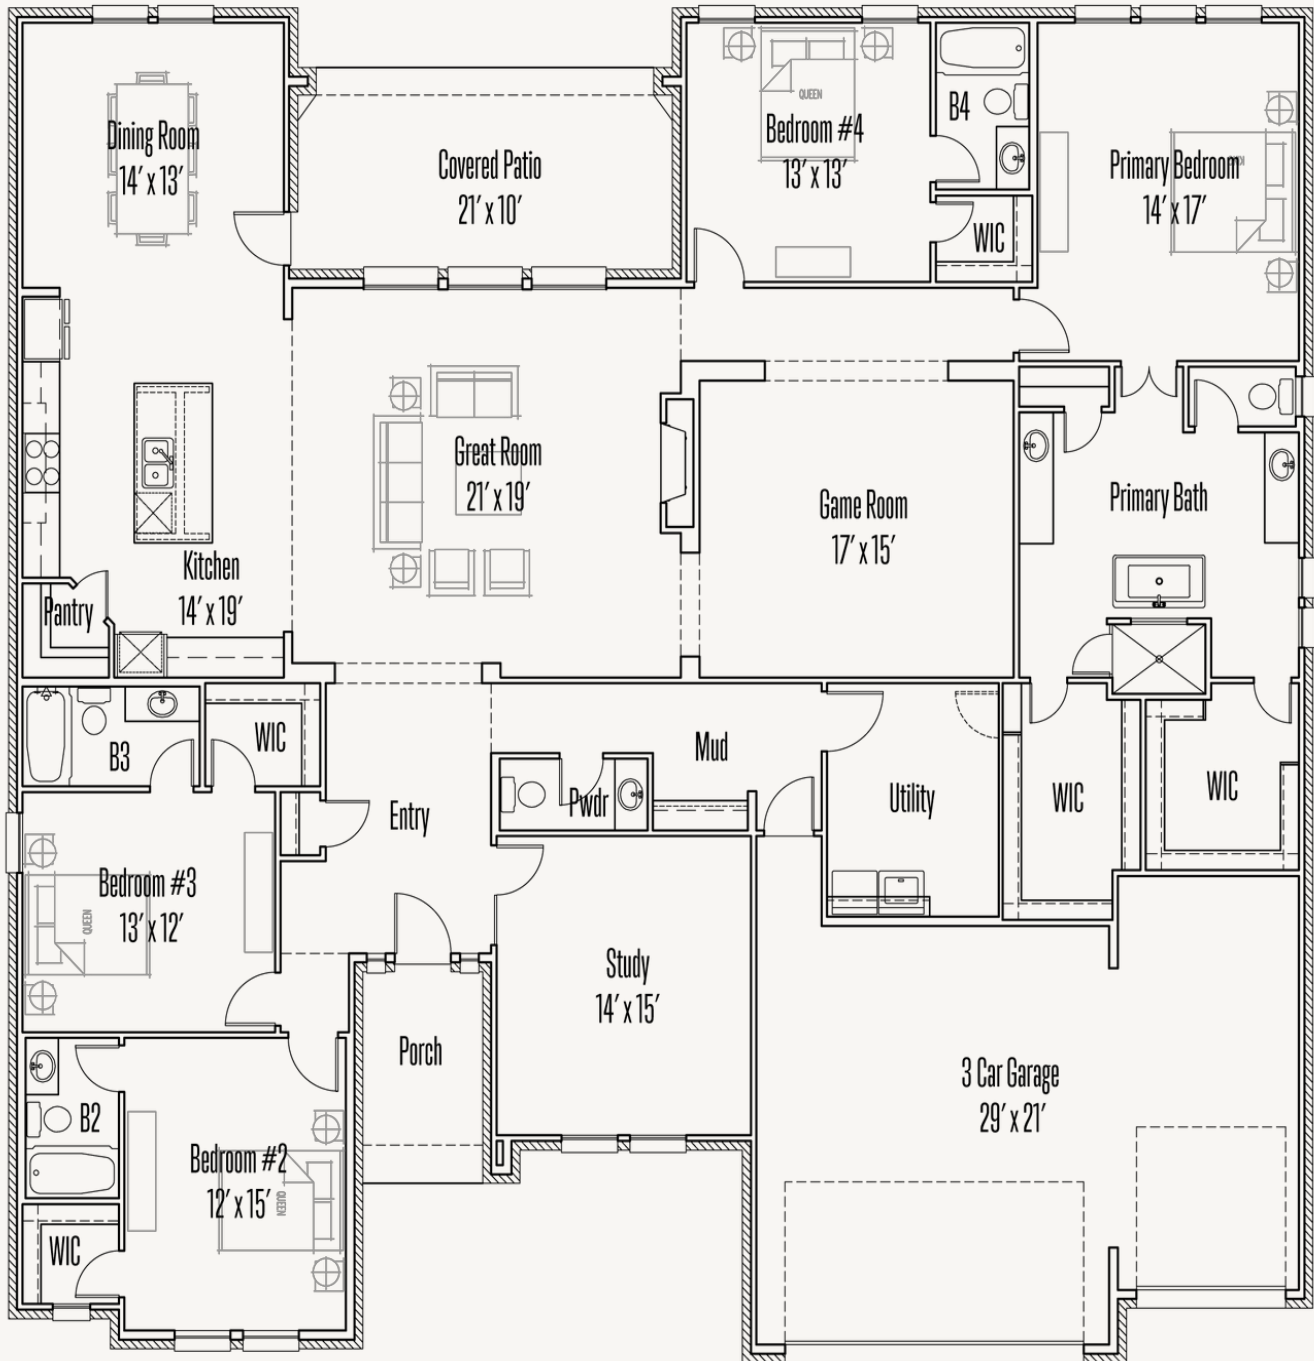

ESPERANZA : 80'S & 90'S

BLANCO : 80-3363F.1

Elevation\_A

Elevation\_B

Elevation\_C

Elevation\_D

3,486 sq ft

4 Bedrooms

4.5  
Bathrooms

1 Story

3 Car Garage

ESPERANZA : 80'S & 90'S

BLANCO : 80-3363F.1

FLOORPLAN\_D

ESPERANZA : 80'S & 90'S

BLANCO : 80-3363F.1

OPTIONS\_1

Optional Door from WIC 2 to Utility

Optional Step Ceiling Treatment at Dining Room

Optional large cabinets at Utility

Optional Cabinets at Dining Room

Optional Step Ceiling Treatment at Game Room

Optional Shower at Bath #4

Optional Barn doors at Game Room and Hall

Optional Double Oven cabinet

Optional Dresser in Primary WIC 2

Optional Barn doors at Game Room and Great Room

Optional Large cabinets at Utility  
w/ Optional WIC 2 door