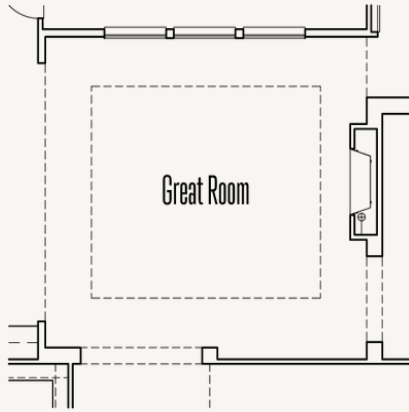

Optional Step Ceiling Treatment at Study

Optional Step Ceiling Treatment at Foyer

ESPERANZA : 80'S & 90'S

BLANCO : 80-3363F.1

OPTIONS_2

Optional Step Ceiling Treatment at Great Room

Optional 5' Door at Entry

Optional Double Doors at Entry

Optional Shower at Bath #2

Optional Shower at Bath #4

Optional Barn doors at Game Room and Hall

Optional Double Oven cabinet

Optional Dresser in Primary WIC 2

Optional Barn doors at Game Room and Great Room