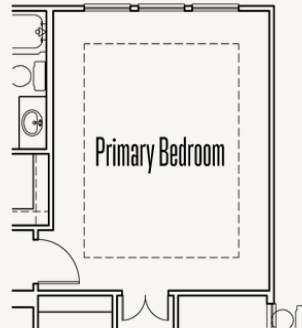

Optional Step Ceiling Treatment at Primary Bedroom