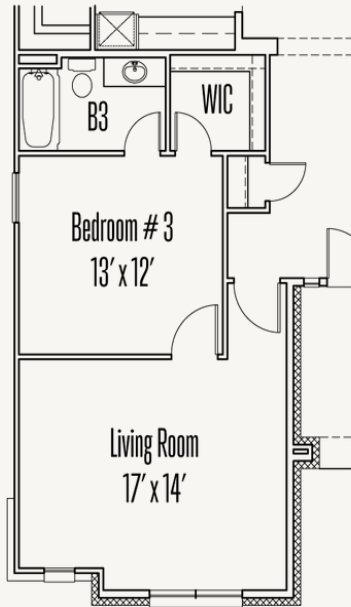

Optional Shower at Bath #4

Optional Barn doors at Game Room and Hall

Optional Double Oven cabinet

Optional Dresser in Primary WIC 2

Optional Barn doors at Game Room and Great Room

Optional Large cabinets at Utility  
w/ Optional WIC 2 door

Optional Dresser in Primary WIC 1

Optional Shower at Bath #3

ESPERANZA : 80'S & 90'S

BLANCO : 80-3363F.1

OPTIONS\_3

Optional Guest Quarters ilo Bedroom #2

Optional Primary Bedroom Bow Bay

Optional Primary Bedroom Box Bay