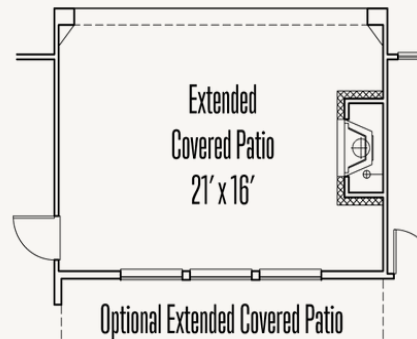

Optional Large cabinets at Utility
w/ Optional WIC 2 door

Optional Dresser in Primary WIC 1

Optional Shower at Bath #3

ESPERANZA : 80'S & 90'S

BLANCO : 80-3363F.1

OPTIONS_3

Optional Guest Quarters ilo Bedroom #2

Optional Primary Bedroom Bow Bay

Optional Primary Bedroom Box Bay

Optional Extended Covered Patio

Optional Extended Covered Patio
w/ Optional Fireplace

Optional Extended Covered Patio w/
Optional Outdoor Kitchen