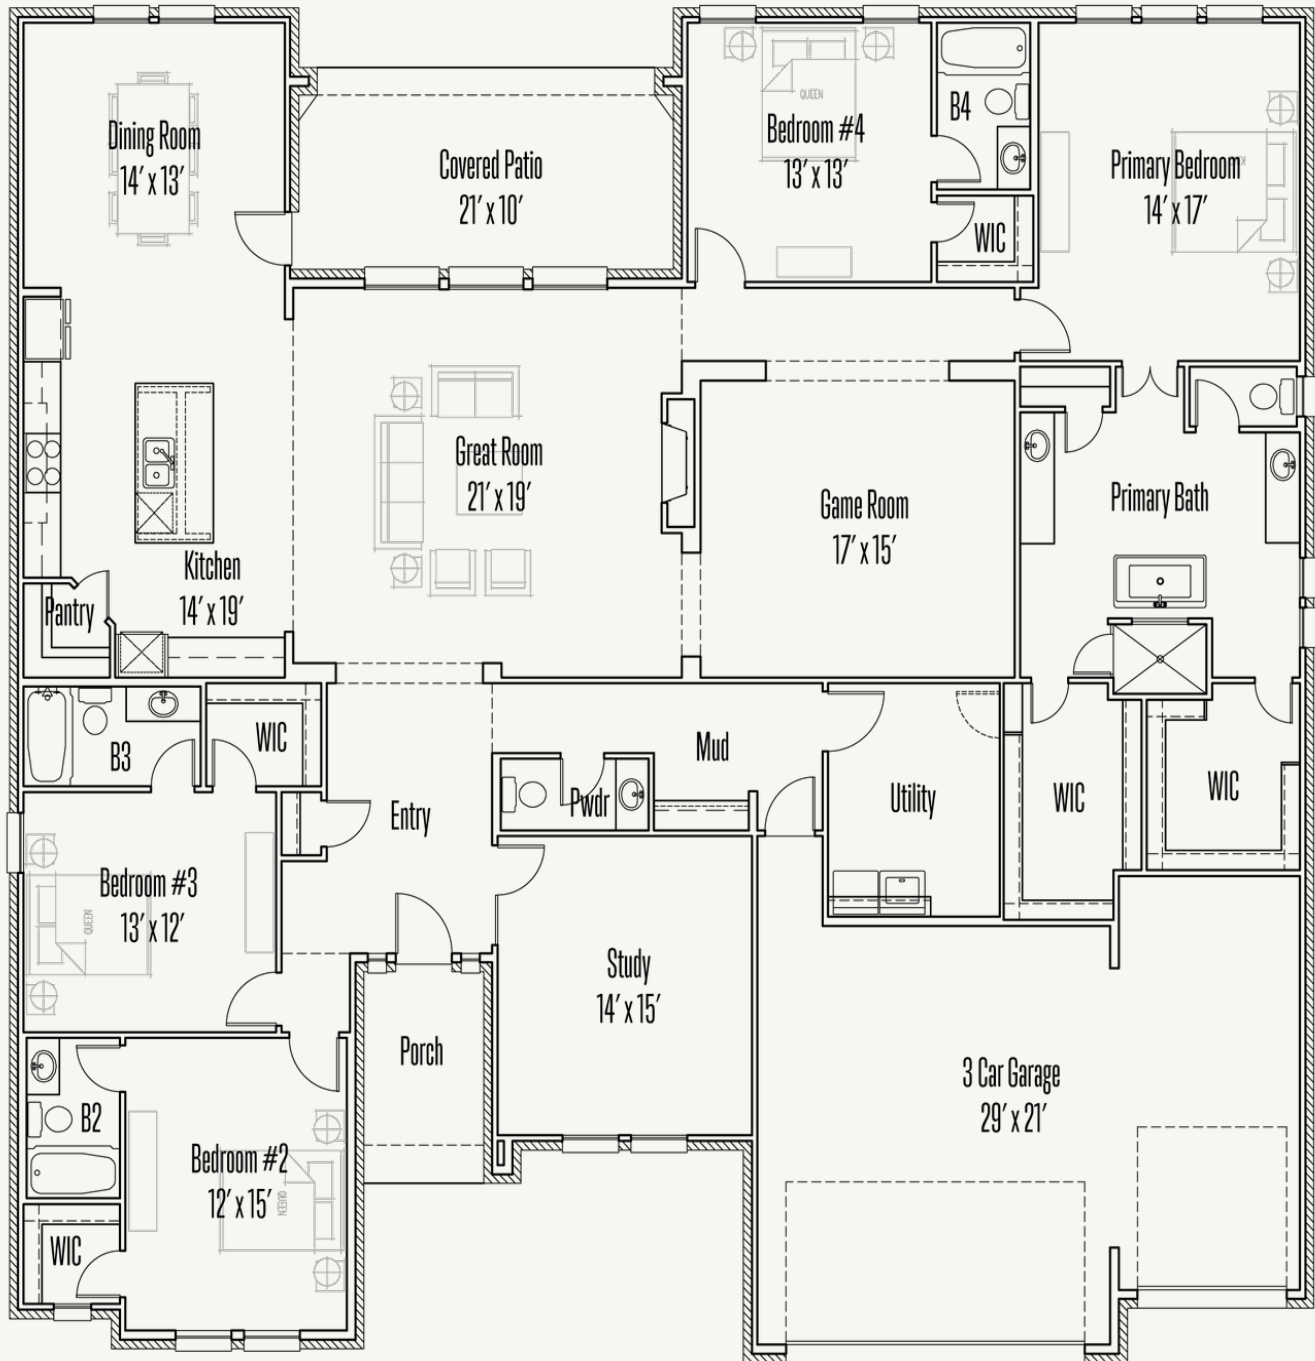

ESPERANZA : 80'S & 90'S

BLANCO : 80-3363F.1

Elevation\_A

Elevation\_B

Elevation\_C

Elevation\_D

3,486 sq ft

4 Bedrooms

4.5  
Bathrooms

1 Story

3 Car Garage

ESPERANZA : 80'S & 90'S

# BLANCO : 80-3363F.1

## FLOORPLAN\_D

ESPERANZA : 80'S & 90'S

BLANCO : 80-3363F.1

OPTIONS\_1

Optional Door from WIC 2 to Utility

Optional Step Ceiling Treatment at Dining Room

Optional large cabinets at Utility

Optional Cabinets at Dining Room