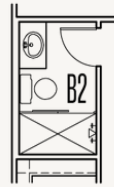

Optional Step Ceiling Treatment at Foyer

ESPERANZA : 80'S & 90'S

BLANCO : 80-3363F.1

OPTIONS\_2

Optional Step Ceiling Treatment at Great Room

Optional 5' Door at Entry

Optional Double Doors at Entry

Optional Shower at Bath #2

Optional Shower at Bath #4

Optional Barn doors at Game Room and Hall

Optional Double Oven cabinet

Optional Dresser in Primary WIC 2

Optional Barn doors at Game Room and Great Room

Optional Large cabinets at Utility  
w/ Optional WIC 2 door