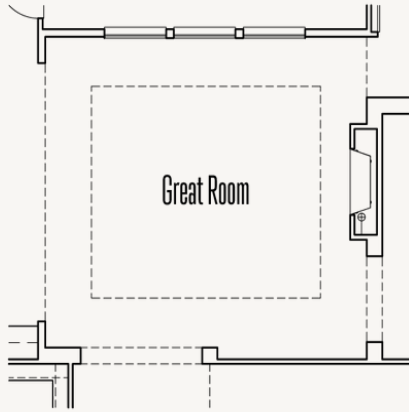

Optional upper cabinets at Utility

Optional Step Ceiling Treatment at Dining Room

Optional Step Ceiling Treatment at Primary Bedroom

Optional Single Base & upper cabinets at Utility

Optional Step Ceiling Treatment at Study

Optional Step Ceiling Treatment at Foyer

ESPERANZA : 80'S & 90'S

BLANCO : 80-3363F.1

OPTIONS\_2

Optional Step Ceiling Treatment at Great Room

Optional 5' Door at Entry

Optional Double Doors at Entry

Optional Shower at Bath #2