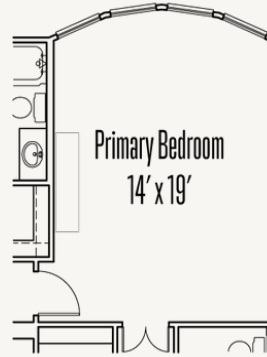

Optional Large cabinets at Utility
w/ Optional WIC 2 door

Optional Dresser in Primary WIC 1

Optional Shower at Bath #3

ESPERANZA : 80'S & 90'S

BLANCO : 80-3363F.1

OPTIONS_3

Optional Guest Quarters ilo Bedroom #2