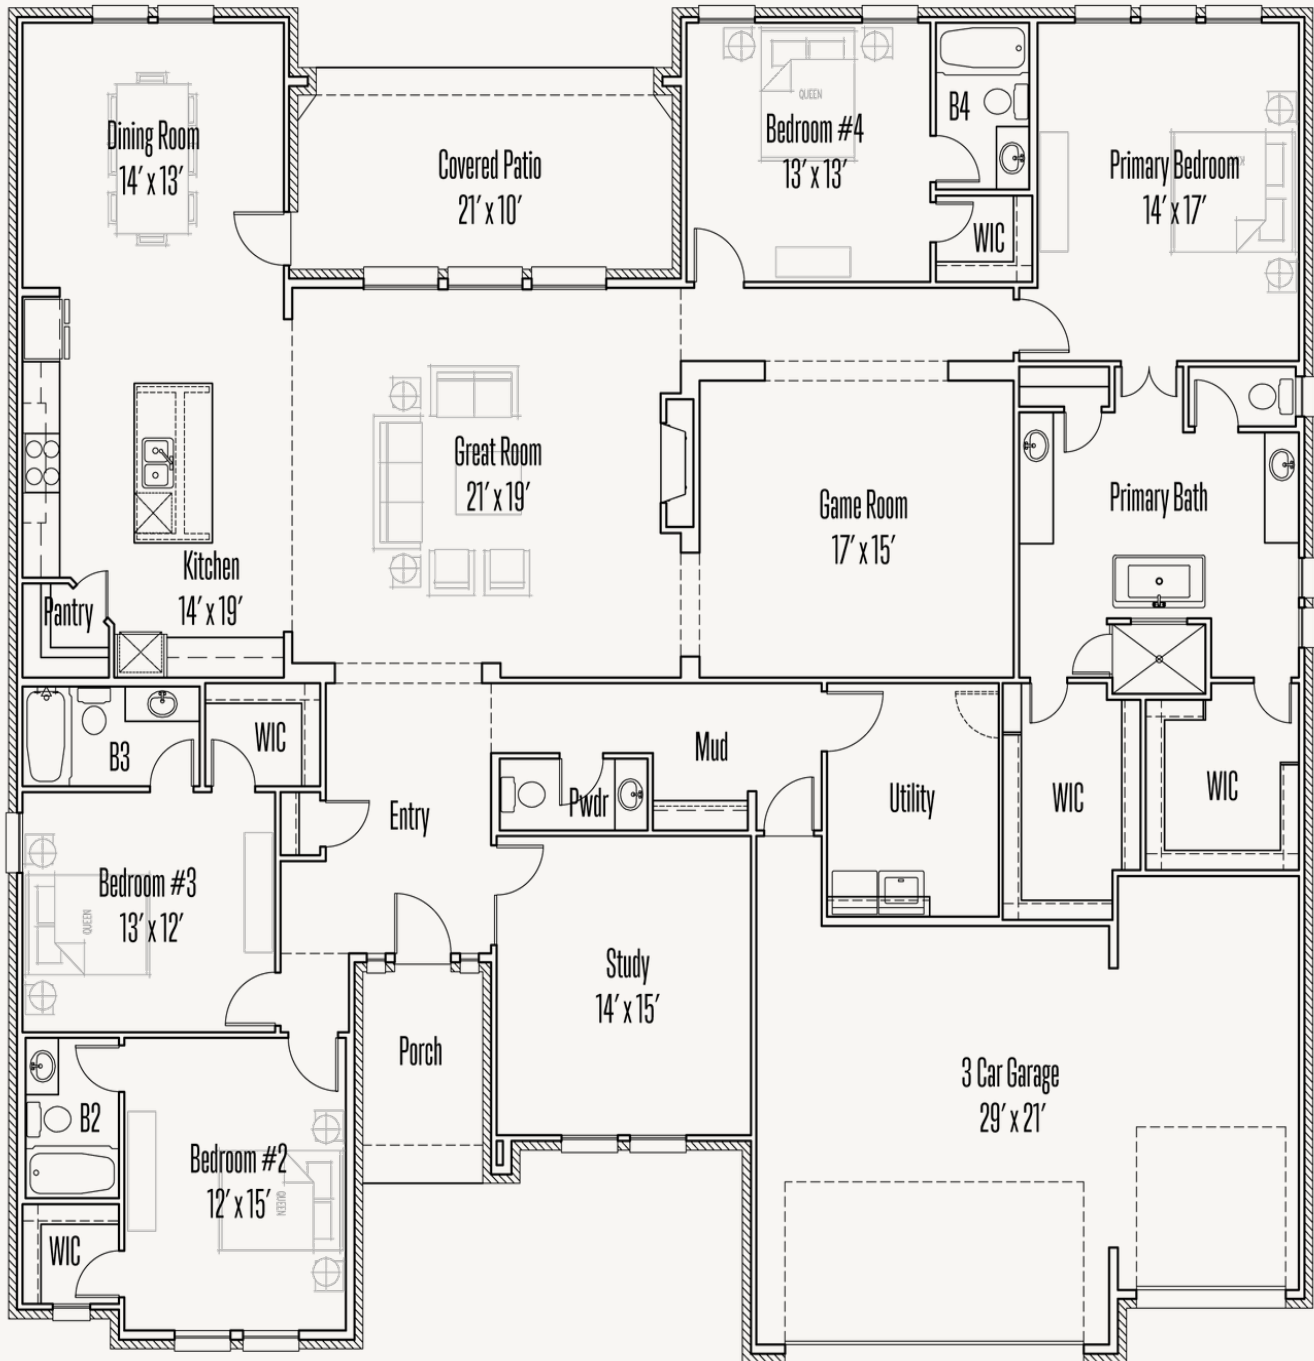

ESPERANZA : 80'S & 90'S

BLANCO : 80-3363F.1

Elevation_A

Elevation_B

Elevation_C

Elevation_D

3,486 sq ft

4 Bedrooms

4.5
Bathrooms

1 Story

3 Car Garage

ESPERANZA : 80'S & 90'S

BLANCO : 80-3363F.1

FLOORPLAN_D

ESPERANZA : 80'S & 90'S

BLANCO : 80-3363F.1

OPTIONS_1

Optional Door from WIC 2 to Utility

Covered Patio
Optional Sliding Glass Door at Great Room

Optional Step Ceiling Treatment at Dining Room

Optional large cabinets at Utility

Optional Cabinets at Dining Room

Optional Double Doors at Entry

Optional Shower at Bath #2

Optional Shower at Bath #4

Optional Barn doors at Game Room and Hall

Optional Double Oven cabinet

Optional Dresser in Primary WIC 2

Optional Barn doors at Game Room and Great Room