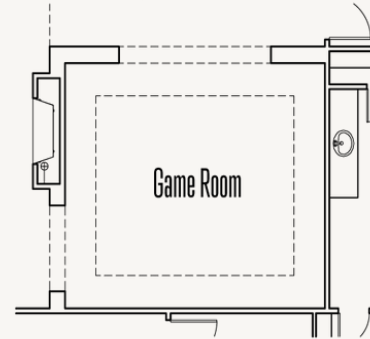

## FLOORPLAN\_D

ESPERANZA : 80'S & 90'S

BLANCO : 80-3363F.1

OPTIONS\_1

Optional Door from WIC 2 to Utility

Optional Step Ceiling Treatment at Dining Room

Optional large cabinets at Utility

Optional Cabinets at Dining Room