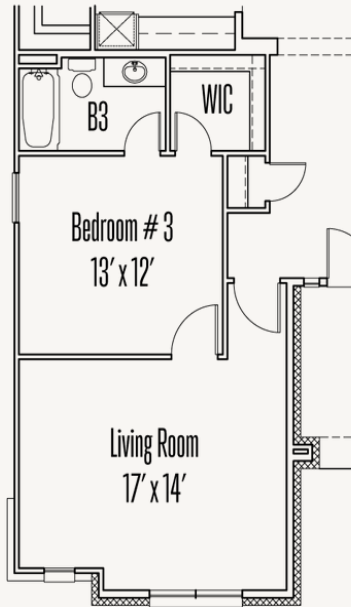

Optional Double Doors at Entry

Optional Shower at Bath #2

Optional Shower at Bath #4

Optional Barn doors at Game Room and Hall

Optional Double Oven cabinet

Optional Dresser in Primary WIC 2

Optional Barn doors at Game Room and Great Room

Optional Large cabinets at Utility
w/ Optional WIC 2 door

Optional Dresser in Primary WIC 1

Optional Shower at Bath #3

ESPERANZA : 80'S & 90'S

BLANCO : 80-3363F.1

OPTIONS_3

Optional Guest Quarters ilo Bedroom #2