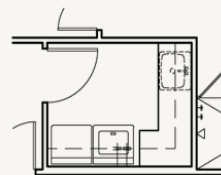

FLOOR PLAN 2_A

ESPERANZA : 80'S & 90'S

FRIO : 70-3764FH.1

OPTIONS_1

Optional Double Oven Cabinet

Optional Ceiling Treatment at Great Room

Optional Cabinets at Dining Room

Optional Dresser in Primary WIC 1

Optional Single Base & Upper Cabinets at Utility

Optional Upper Cabinets at Utility

Optional Ceiling Treatment at Game Room

Optional Dresser in Primary WIC 2

Optional Single Base & Upper Cabinets at Utility

Optional Wet Bar at Game Room

Optional Wet Bar at Game Room w/
Optional UC Refrig and/or Ice Maker

Optional 5' Door at Entry

Optional Double Door at Entry

Optional Primary Bedroom Box Bay

Optional Dining Room Box Bay