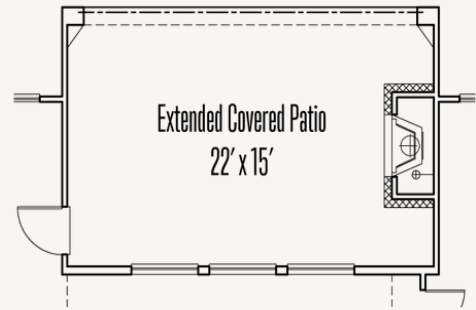

Optional Wet Bar at Game Room

Optional Wet Bar at Game Room w/
Optional UC Refrig and/or Ice Maker

Optional 5' Door at Entry

Optional Double Door at Entry

Optional Primary Bedroom Box Bay

Optional Dining Room Box Bay

Optional Sliding Glass Door at Great Room

ESPERANZA : 80'S & 90'S

FRIO : 70-3764FH.1

OPTION_3

Optional Extended Covered Patio

Optional Extended Covered Patio w/ Optional Fireplace

Optional Extended Covered Patio w/
Optional Fireplace and Optional Outdoor Kitchen