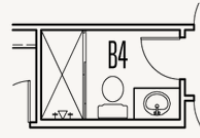

Optional Base & Full Upper Cabinets at Utility

Optional Ceiling Treatment at Primary Bedroom

ESPERANZA : 80'S & 90'S

FRIO : 70-3764FH.1

OPTIONS_2

Optional Shower at Bath 4

Optional Shower at Bath 2

Optional Shower at Bath 3

Optional Wet Bar at Game Room

Optional Wet Bar at Game Room w/
Optional UC Refrig and/or Ice Maker

Optional 5' Door at Entry

Optional Double Door at Entry

Optional Primary Bedroom Box Bay

Optional Dining Room Box Bay