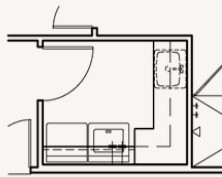

ESPERANZA : 80'S & 90'S

FRIO : 70-3764FH.1

Elevation A

Elevation B

Elevation C

Elevation D

3,805 sq ft

4 Bedrooms

4.5  
Bathrooms

2 Stories

3 Car Garage

ESPERANZA : 80'S & 90'S

FRIO : 70-3764FH.1

FLOOR PLAN 1\_A

ESPERANZA : 80'S & 90'S

FRIO : 70-3764FH.1

FLOOR PLAN 2\_A

ESPERANZA : 80'S & 90'S

FRIO : 70-3764FH.1

OPTIONS\_1

Optional Double Oven Cabinet

Optional Ceiling Treatment at Great Room

Optional Cabinets at Dining Room

Optional Dresser in Primary WIC 1

Optional Single Base & Upper Cabinets at Utility

Optional Upper Cabinets at Utility

Optional Ceiling Treatment at Game Room

Optional Dresser in Primary WIC 2

Optional Single Base & Upper Cabinets at Utility