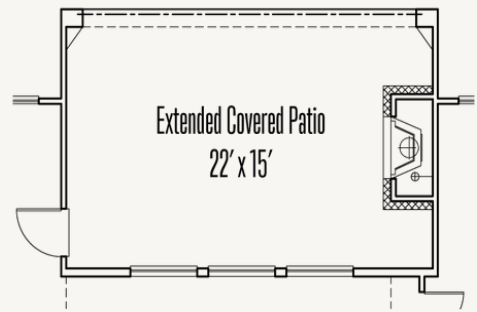

Optional Wet Bar at Game Room

Optional Wet Bar at Game Room w/  
Optional UC Refrig and/or Ice Maker

Optional 5' Door at Entry

Optional Double Door at Entry

Optional Primary Bedroom Box Bay

Optional Dining Room Box Bay

Optional Sliding Glass Door at Great Room

ESPERANZA : 80'S & 90'S

FRIO : 70-3764FH.1

OPTION\_3

Optional Extended Covered Patio

Optional Extended Covered Patio w/ Optional Fireplace

Optional Extended Covered Patio w/  
Optional Fireplace and Optional Outdoor Kitchen