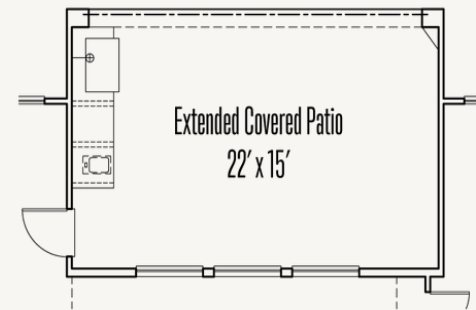

Optional Wet Bar at Game Room

Optional Wet Bar at Game Room w/
Optional UC Refrig and/or Ice Maker

Optional 5' Door at Entry

Optional Double Door at Entry

Optional Primary Bedroom Box Bay

Optional Dining Room Box Bay

Optional Sliding Glass Door at Great Room

ESPERANZA : 80'S & 90'S

FRIO : 70-3764FH.1

OPTION_3

Optional Extended Covered Patio

Optional Extended Covered Patio w/ Optional Fireplace

Optional Extended Covered Patio w/
Optional Fireplace and Optional Outdoor Kitchen

Optional Extended Covered Patio
w/ Optional Outdoor Kitchen

ESPERANZA : 80'S & 90'S

FRIO : 70-3764FH.1

OPTIONS_4

Optional Dining Room Bow Bay

Optional Primary Bedroom Bow Bay

Optional Media Room