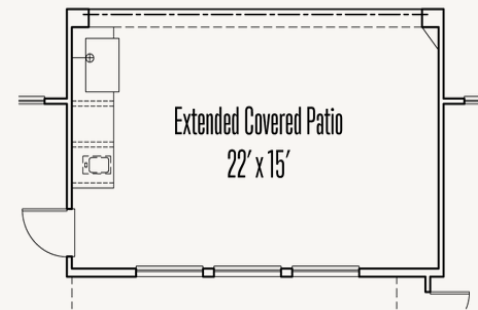

Optional Wet Bar at Game Room

Optional Wet Bar at Game Room w/
Optional UC Refrig and/or Ice Maker

Optional 5' Door at Entry

Optional Double Door at Entry

Optional Primary Bedroom Box Bay

Optional Dining Room Box Bay

Optional Sliding Glass Door at Great Room

ESPERANZA : 80'S & 90'S

FRIO : 70-3764FH.1

OPTION_3

Optional Extended Covered Patio

Optional Extended Covered Patio w/ Optional Fireplace

Optional Extended Covered Patio w/
Optional Fireplace and Optional Outdoor Kitchen

Optional Extended Covered Patio
w/ Optional Outdoor Kitchen

ESPERANZA : 80'S & 90'S

FRIO : 70-3764FH.1

OPTIONS_4

Optional Dining Room Bow Bay

Optional Primary Bedroom Bow Bay

Optional Media Room