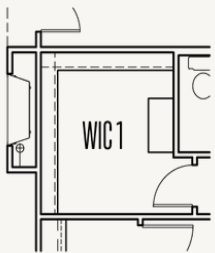

ESPERANZA : 80'S & 90'S

FRIO : 70-3764FH.1

Elevation A

Elevation B

Elevation C

Elevation D

3,805 sq ft

4 Bedrooms

4.5
Bathrooms

2 Stories

3 Car Garage

ESPERANZA : 80'S & 90'S

FRIO : 70-3764FH.1

FLOOR PLAN 1_A

ESPERANZA : 80'S & 90'S

FRIO : 70-3764FH.1

FLOOR PLAN 2_A

ESPERANZA : 80'S & 90'S

FRIO : 70-3764FH.1

OPTIONS_1

Optional Double Oven Cabinet

Optional Ceiling Treatment at Great Room

Optional Cabinets at Dining Room

Optional Dresser in Primary WIC 1