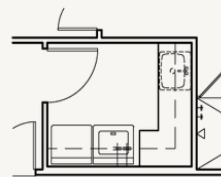

FLOOR PLAN 2_A

ESPERANZA : 80'S & 90'S

FRIO : 70-3764FH.1

OPTIONS_1

Optional Double Oven Cabinet

Optional Ceiling Treatment at Great Room

Optional Cabinets at Dining Room

Optional Dresser in Primary WIC 1

Optional Single Base & Upper Cabinets at Utility

Optional Upper Cabinets at Utility

Optional Ceiling Treatment at Game Room

Optional Dresser in Primary WIC 2

Optional Single Base & Upper Cabinets at Utility

Optional Wet Bar at Game Room

Optional Wet Bar at Game Room w/
Optional UC Refrig and/or Ice Maker

Optional 5' Door at Entry

Optional Double Door at Entry

Optional Primary Bedroom Box Bay

Optional Dining Room Box Bay