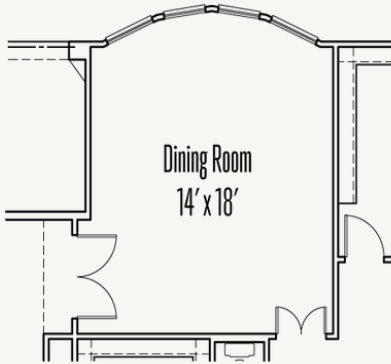

Optional Wet Bar at Game Room

Optional Wet Bar at Game Room w/
Optional UC Refrig and/or Ice Maker

Optional 5' Door at Entry

Optional Double Door at Entry

Optional Primary Bedroom Box Bay

Optional Dining Room Box Bay

Optional Extended Covered Patio
w/ Optional Outdoor Kitchen

ESPERANZA : 80'S & 90'S

FRIO : 70-3764FH.1

OPTIONS_4

Optional Dining Room Bow Bay

Optional Primary Bedroom Bow Bay

Optional Media Room