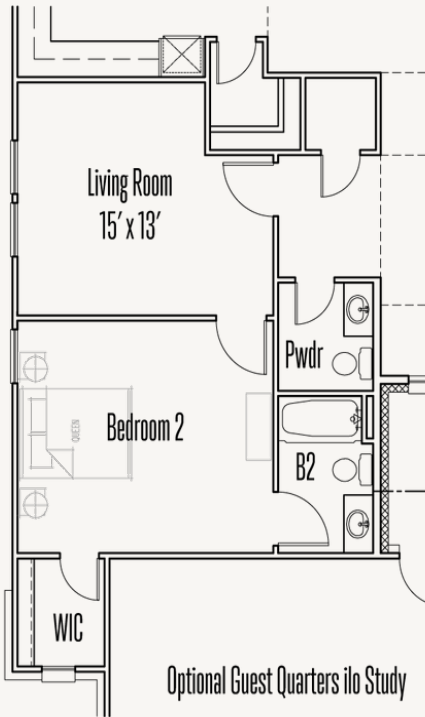

FLOOR PLAN 2_A

ESPERANZA : 80'S & 90'S

FRIO : 70-3764FH.1

OPTIONS_1

Optional Double Oven Cabinet

Optional Ceiling Treatment at Great Room

Optional Cabinets at Dining Room

Optional Dresser in Primary WIC 1

Optional Single Base & Upper Cabinets at Utility

Optional Upper Cabinets at Utility

Optional Ceiling Treatment at Game Room

Optional Dresser in Primary WIC 2

Optional Single Base & Upper Cabinets at Utility

Optional Base & Full Upper Cabinets at Utility

Optional Ceiling Treatment at Primary Bedroom

ESPERANZA : 80'S & 90'S

FRIO : 70-3764FH.1

OPTIONS_2

Optional Shower at Bath 4

Optional Shower at Bath 2

Optional Shower at Bath 3

Optional Wet Bar at Game Room

Optional Wet Bar at Game Room w/
Optional UC Refrig and/or Ice Maker

Optional 5' Door at Entry

Optional Double Door at Entry

Optional Primary Bedroom Box Bay

Optional Dining Room Box Bay