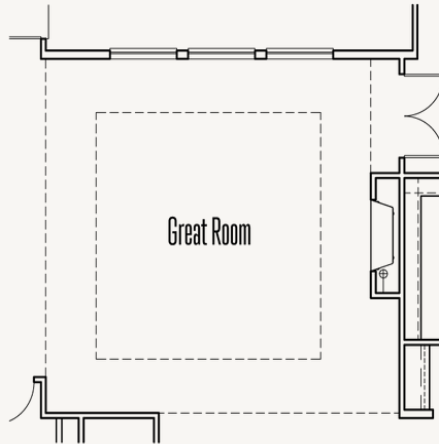

FLOOR PLAN 2\_A

ESPERANZA : 80'S & 90'S

FRIO : 70-3764FH.1

OPTIONS\_1

Optional Double Oven Cabinet

Optional Ceiling Treatment at Great Room

Optional Cabinets at Dining Room

Optional Dresser in Primary WIC 1

Optional Wet Bar at Game Room

Optional Wet Bar at Game Room w/  
Optional UC Refrig and/or Ice Maker

Optional 5' Door at Entry

Optional Double Door at Entry

Optional Primary Bedroom Box Bay

Optional Dining Room Box Bay