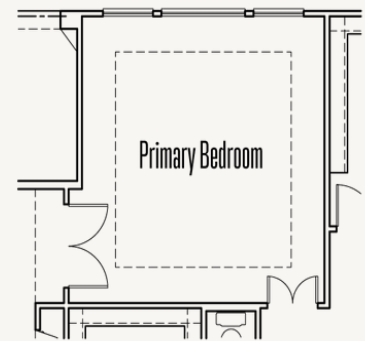

FLOOR PLAN 2_A

ESPERANZA : 80'S & 90'S

FRIO : 70-3764FH.1

OPTIONS_1

Optional Double Oven Cabinet

Optional Ceiling Treatment at Great Room

Optional Cabinets at Dining Room

Optional Dresser in Primary WIC 1

Optional Single Base & Upper Cabinets at Utility

Optional Upper Cabinets at Utility

Optional Ceiling Treatment at Game Room

Optional Dresser in Primary WIC 2

Optional Single Base & Upper Cabinets at Utility

Optional Base & Full Upper Cabinets at Utility

Optional Ceiling Treatment at Primary Bedroom

ESPERANZA : 80'S & 90'S

FRIO : 70-3764FH.1

OPTIONS_2

Optional Shower at Bath 4

Optional Shower at Bath 2

Optional Shower at Bath 3

Optional Wet Bar at Game Room

Optional Wet Bar at Game Room w/
Optional UC Refrig and/or Ice Maker

Optional 5' Door at Entry

Optional Double Door at Entry

Optional Primary Bedroom Box Bay

Optional Dining Room Box Bay