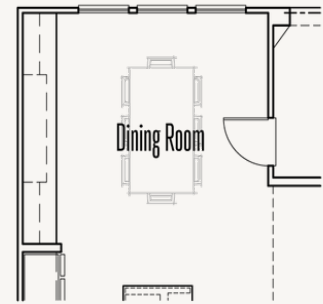

4.5
Bathrooms

2 Stories

3 Car Garage

ESPERANZA : 80'S & 90'S

FRIO : 70-3764FH.1

FLOOR PLAN 1_A

ESPERANZA : 80'S & 90'S

FRIO : 70-3764FH.1

FLOOR PLAN 2_A

ESPERANZA : 80'S & 90'S

FRIO : 70-3764FH.1

OPTIONS_1

Optional Double Oven Cabinet

Optional Ceiling Treatment at Great Room

Optional Cabinets at Dining Room

Optional Dresser in Primary WIC 1

Optional Single Base & Upper Cabinets at Utility

Optional Upper Cabinets at Utility

Optional Ceiling Treatment at Game Room

Optional Dresser in Primary WIC 2

Optional Single Base & Upper Cabinets at Utility

Optional Wet Bar at Game Room

Optional Wet Bar at Game Room w/
Optional UC Refrig and/or Ice Maker

Optional 5' Door at Entry

Optional Double Door at Entry

Optional Primary Bedroom Box Bay

Optional Dining Room Box Bay