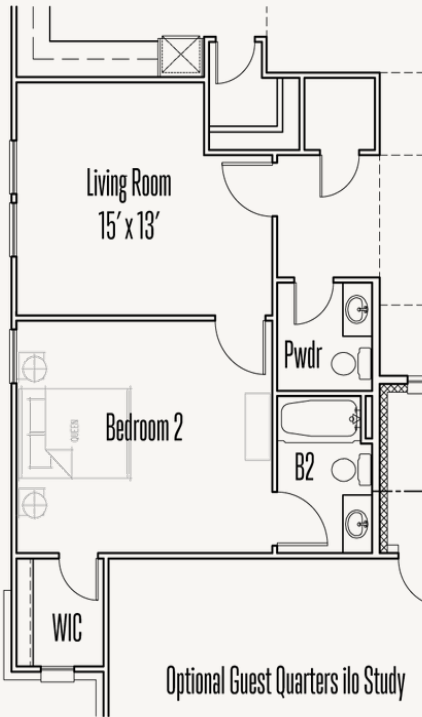

FLOOR PLAN 2\_A

ESPERANZA : 80'S & 90'S

FRIO : 70-3764FH.1

OPTIONS\_1

Optional Double Oven Cabinet

Optional Ceiling Treatment at Great Room

Optional Cabinets at Dining Room

Optional Dresser in Primary WIC 1

Optional Base & Full Upper Cabinets at Utility

Optional Ceiling Treatment at Primary Bedroom

ESPERANZA : 80'S & 90'S

FRIO : 70-3764FH.1

OPTIONS\_2

Optional Shower at Bath 4

Optional Shower at Bath 2

Optional Shower at Bath 3

Optional Wet Bar at Game Room

Optional Wet Bar at Game Room w/  
Optional UC Refrig and/or Ice Maker

Optional 5' Door at Entry

Optional Double Door at Entry

Optional Primary Bedroom Box Bay

Optional Dining Room Box Bay