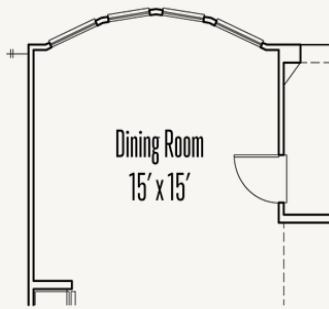

Optional Wet Bar at Game Room

Optional Wet Bar at Game Room w/
Optional UC Refrig and/or Ice Maker

Optional 5' Door at Entry

Optional Double Door at Entry

Optional Primary Bedroom Box Bay

Optional Dining Room Box Bay

Optional Sliding Glass Door at Great Room

ESPERANZA : 80'S & 90'S

FRIO : 70-3764FH.1

OPTION_3

Optional Extended Covered Patio

Optional Extended Covered Patio w/ Optional Fireplace

Optional Extended Covered Patio w/
Optional Fireplace and Optional Outdoor Kitchen

Optional Extended Covered Patio
w/ Optional Outdoor Kitchen

ESPERANZA : 80'S & 90'S

FRIO : 70-3764FH.1

OPTIONS_4

Optional Dining Room Bow Bay

Optional Primary Bedroom Bow Bay

Optional Media Room