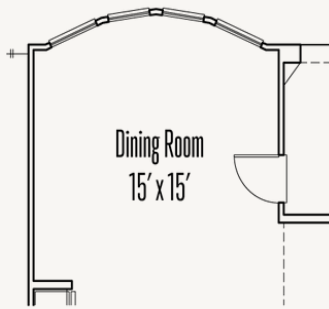

Optional Wet Bar at Game Room

Optional Wet Bar at Game Room w/  
Optional UC Refrig and/or Ice Maker

Optional 5' Door at Entry

Optional Double Door at Entry

Optional Primary Bedroom Box Bay

Optional Dining Room Box Bay

Optional Sliding Glass Door at Great Room

ESPERANZA : 80'S & 90'S

FRIO : 70-3764FH.1

OPTION\_3

Optional Extended Covered Patio

Optional Extended Covered Patio w/ Optional Fireplace

Optional Extended Covered Patio w/  
Optional Fireplace and Optional Outdoor Kitchen

Optional Extended Covered Patio  
w/ Optional Outdoor Kitchen

ESPERANZA : 80'S & 90'S

FRIO : 70-3764FH.1

OPTIONS\_4

Optional Dining Room Bow Bay

Optional Primary Bedroom Bow Bay

Optional Media Room