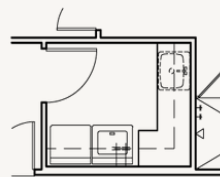

FLOOR PLAN 2\_A

ESPERANZA : 80'S & 90'S

FRIO : 70-3764FH.1

OPTIONS\_1

Optional Double Oven Cabinet

Optional Ceiling Treatment at Great Room

Optional Cabinets at Dining Room

Optional Dresser in Primary WIC 1

Optional Single Base & Upper Cabinets at Utility

Optional Upper Cabinets at Utility

Optional Ceiling Treatment at Game Room

Optional Dresser in Primary WIC 2

Optional Single Base & Upper Cabinets at Utility

Optional Wet Bar at Game Room

Optional Wet Bar at Game Room w/  
Optional UC Refrig and/or Ice Maker

Optional 5' Door at Entry

Optional Double Door at Entry

Optional Primary Bedroom Box Bay

Optional Dining Room Box Bay