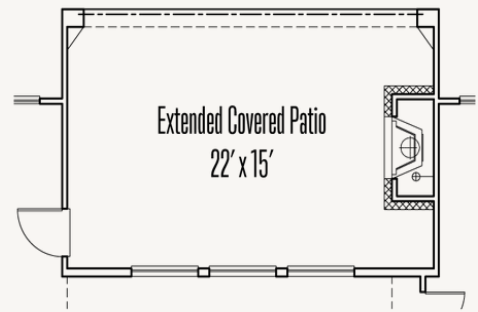

Optional Wet Bar at Game Room

Optional Wet Bar at Game Room w/
Optional UC Refrig and/or Ice Maker

Optional 5' Door at Entry

Optional Double Door at Entry

Optional Primary Bedroom Box Bay

Optional Dining Room Box Bay

Optional Sliding Glass Door at Great Room

ESPERANZA : 80'S & 90'S

FRIO : 70-3764FH.1

OPTION_3

Optional Extended Covered Patio

Optional Extended Covered Patio w/ Optional Fireplace

Optional Extended Covered Patio w/
Optional Fireplace and Optional Outdoor Kitchen