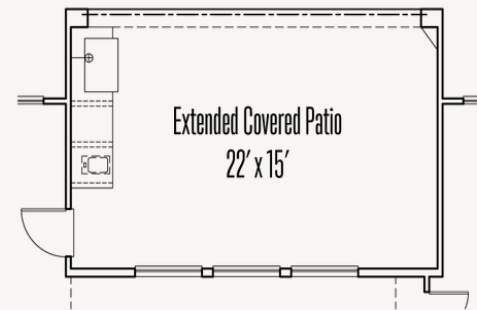

Optional Wet Bar at Game Room

Optional Wet Bar at Game Room w/  
Optional UC Refrig and/or Ice Maker

Optional 5' Door at Entry

Optional Double Door at Entry

Optional Primary Bedroom Box Bay

Optional Dining Room Box Bay

Optional Sliding Glass Door at Great Room

ESPERANZA : 80'S & 90'S

FRIO : 70-3764FH.1

OPTION\_3

Optional Extended Covered Patio

Optional Extended Covered Patio w/ Optional Fireplace

Optional Extended Covered Patio w/  
Optional Fireplace and Optional Outdoor Kitchen

Optional Extended Covered Patio  
w/ Optional Outdoor Kitchen

ESPERANZA : 80'S & 90'S

FRIO : 70-3764FH.1

OPTIONS\_4

Optional Dining Room Bow Bay

Optional Primary Bedroom Bow Bay

Optional Media Room