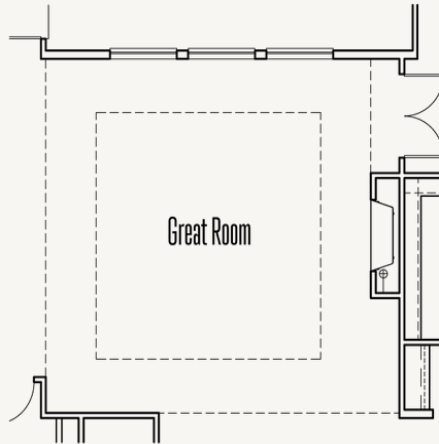

4.5
Bathrooms

2 Stories

3 Car Garage

ESPERANZA : 80'S & 90'S

FRIO : 70-3764FH.1

FLOOR PLAN 1_A

ESPERANZA : 80'S & 90'S

FRIO : 70-3764FH.1

FLOOR PLAN 2_A

ESPERANZA : 80'S & 90'S

FRIO : 70-3764FH.1

OPTIONS_1

Optional Double Oven Cabinet

Optional Ceiling Treatment at Great Room

Optional Cabinets at Dining Room

Optional Dresser in Primary WIC 1

Optional Wet Bar at Game Room

Optional Wet Bar at Game Room w/
Optional UC Refrig and/or Ice Maker

Optional 5' Door at Entry

Optional Double Door at Entry

Optional Primary Bedroom Box Bay

Optional Dining Room Box Bay