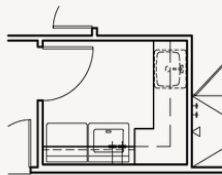

ESPERANZA : 80'S & 90'S

FRIO : 70-3764FH.1

Elevation A

Elevation B

Elevation C

Elevation D

3,805 sq ft

4 Bedrooms

4.5
Bathrooms

2 Stories

3 Car Garage

ESPERANZA : 80'S & 90'S

FRIO : 70-3764FH.1

FLOOR PLAN 1_A

ESPERANZA : 80'S & 90'S

FRIO : 70-3764FH.1

FLOOR PLAN 2_A

ESPERANZA : 80'S & 90'S

FRIO : 70-3764FH.1

OPTIONS_1

Optional Double Oven Cabinet

Optional Ceiling Treatment at Great Room

Optional Cabinets at Dining Room

Optional Dresser in Primary WIC 1

Optional Single Base & Upper Cabinets at Utility

Optional Upper Cabinets at Utility

Optional Ceiling Treatment at Game Room

Optional Dresser in Primary WIC 2

Optional Single Base & Upper Cabinets at Utility