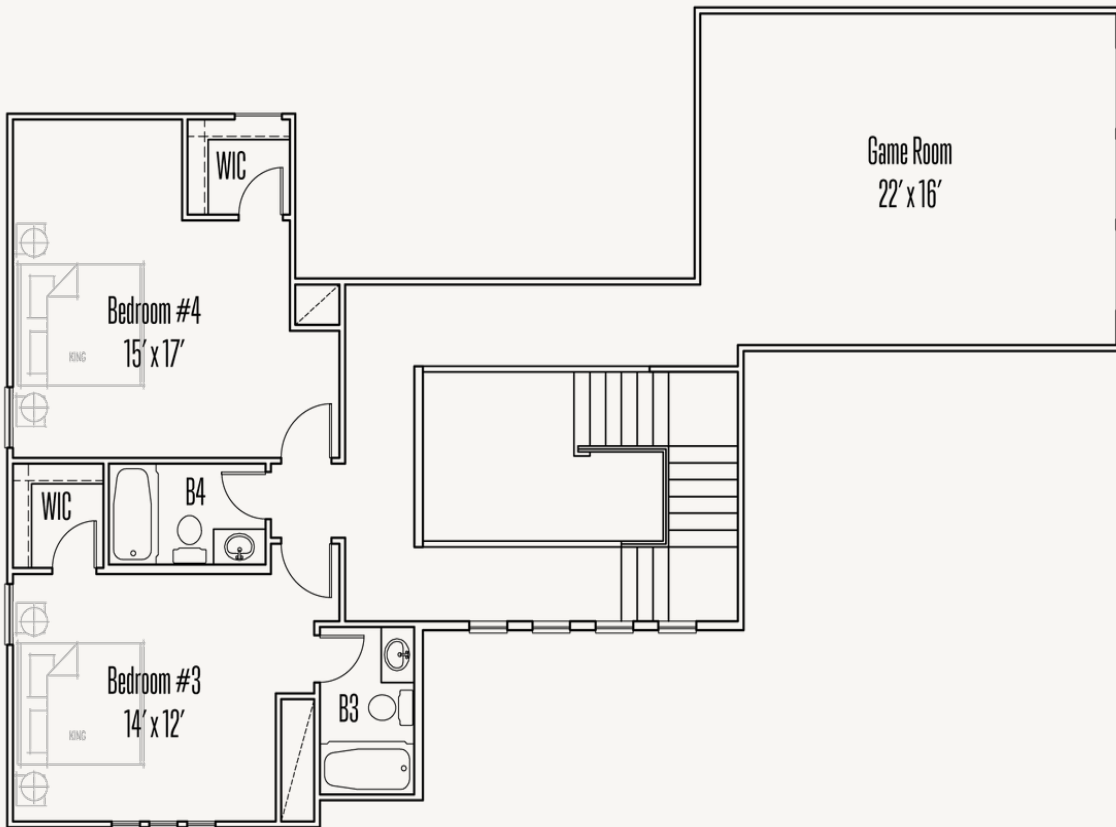

ESPERANZA : 80'S & 90'S

FRIO : 70-3764FH.1

Elevation A

Elevation B

Elevation C

Elevation D

3,805 sq ft

4 Bedrooms

4.5
Bathrooms

2 Stories

3 Car Garage

ESPERANZA : 80'S & 90'S

FRIO : 70-3764FH.1

FLOOR PLAN 1_A

ESPERANZA : 80'S & 90'S

FRIO : 70-3764FH.1

FLOOR PLAN 2_A

ESPERANZA : 80'S & 90'S

FRIO : 70-3764FH.1

OPTIONS_1

Optional Double Oven Cabinet

Optional Ceiling Treatment at Great Room

Optional Cabinets at Dining Room

Optional Dresser in Primary WIC 1