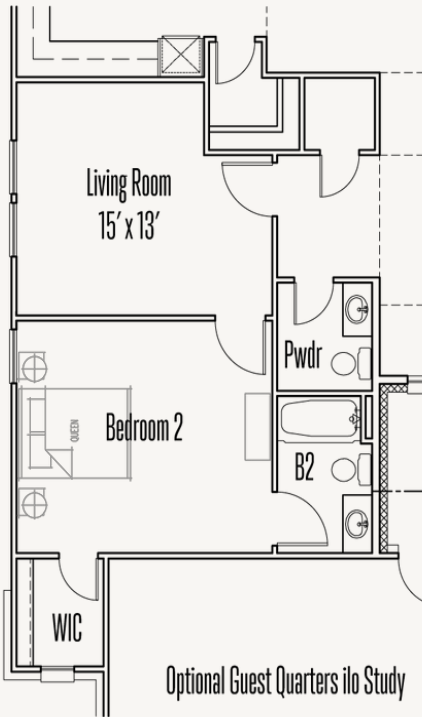

FLOOR PLAN 2_A

ESPERANZA : 80'S & 90'S

FRIO : 70-3764FH.1

OPTIONS_1

Optional Double Oven Cabinet

Optional Ceiling Treatment at Great Room

Optional Cabinets at Dining Room

Optional Dresser in Primary WIC 1

Optional Single Base & Upper Cabinets at Utility

Optional Upper Cabinets at Utility

Optional Ceiling Treatment at Game Room

Optional Dresser in Primary WIC 2

Optional Single Base & Upper Cabinets at Utility

Optional Base & Full Upper Cabinets at Utility

Optional Ceiling Treatment at Primary Bedroom

ESPERANZA : 80'S & 90'S

FRIO : 70-3764FH.1

OPTIONS_2

Optional Shower at Bath 4

Optional Shower at Bath 2

Optional Shower at Bath 3

Optional Wet Bar at Game Room

Optional Wet Bar at Game Room w/
Optional UC Refrig and/or Ice Maker

Optional 5' Door at Entry

Optional Double Door at Entry

Optional Primary Bedroom Box Bay

Optional Dining Room Box Bay