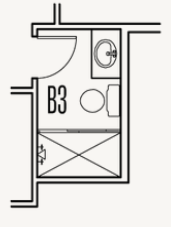

ESPERANZA : 80'S & 90'S

FRIO : 70-3764FH.1

Elevation A

Elevation B

Elevation C

Elevation D

3,805 sq ft

4 Bedrooms

Optional Base & Full Upper Cabinets at Utility

Optional Ceiling Treatment at Primary Bedroom

ESPERANZA : 80'S & 90'S

FRIO : 70-3764FH.1

OPTIONS_2

Optional Shower at Bath 4

Optional Shower at Bath 2

Optional Shower at Bath 3

Optional Wet Bar at Game Room

Optional Wet Bar at Game Room w/
Optional UC Refrig and/or Ice Maker

Optional 5' Door at Entry

Optional Double Door at Entry

Optional Primary Bedroom Box Bay

Optional Dining Room Box Bay