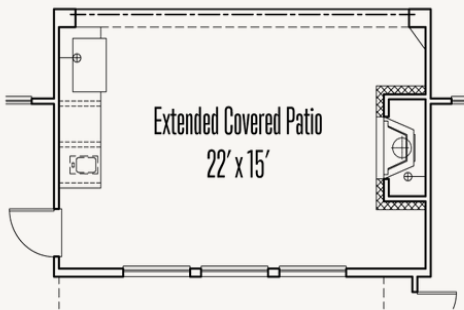

Optional Wet Bar at Game Room

Optional Wet Bar at Game Room w/
Optional UC Refrig and/or Ice Maker

Optional 5' Door at Entry

Optional Double Door at Entry

Optional Primary Bedroom Box Bay

Optional Dining Room Box Bay

Optional Sliding Glass Door at Great Room

ESPERANZA : 80'S & 90'S

FRIO : 70-3764FH.1

OPTION_3

Optional Extended Covered Patio

Optional Extended Covered Patio w/ Optional Fireplace

Optional Extended Covered Patio w/
Optional Fireplace and Optional Outdoor Kitchen

Optional Extended Covered Patio
w/ Optional Outdoor Kitchen

ESPERANZA : 80'S & 90'S

FRIO : 70-3764FH.1

OPTIONS_4

Optional Dining Room Bow Bay

Optional Primary Bedroom Bow Bay

Optional Media Room