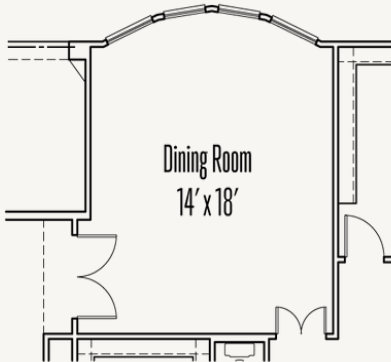

Optional Wet Bar at Game Room

Optional Wet Bar at Game Room w/
Optional UC Refrig and/or Ice Maker

Optional 5' Door at Entry

Optional Double Door at Entry

Optional Primary Bedroom Box Bay

Optional Dining Room Box Bay

Optional Extended Covered Patio
w/ Optional Outdoor Kitchen

ESPERANZA : 80'S & 90'S

FRIO : 70-3764FH.1

OPTIONS_4

Optional Dining Room Bow Bay

Optional Primary Bedroom Bow Bay

Optional Media Room