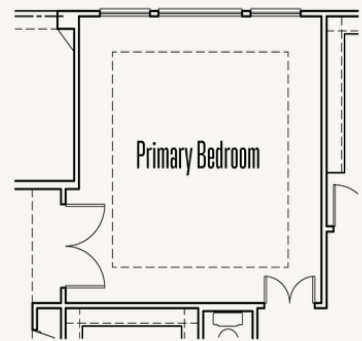

FLOOR PLAN 2_A

ESPERANZA : 80'S & 90'S

FRIO : 70-3764FH.1

OPTIONS_1

Optional Double Oven Cabinet

Optional Ceiling Treatment at Great Room

Optional Cabinets at Dining Room

Optional Dresser in Primary WIC 1

Optional Single Base & Upper Cabinets at Utility

Optional Upper Cabinets at Utility

Optional Ceiling Treatment at Game Room

Optional Dresser in Primary WIC 2

Optional Single Base & Upper Cabinets at Utility

Optional Base & Full Upper Cabinets at Utility

Optional Ceiling Treatment at Primary Bedroom

ESPERANZA : 80'S & 90'S

FRIO : 70-3764FH.1

OPTIONS_2

Optional Shower at Bath 4

Optional Shower at Bath 2

Optional Shower at Bath 3

Optional Wet Bar at Game Room

Optional Wet Bar at Game Room w/
Optional UC Refrig and/or Ice Maker

Optional 5' Door at Entry

Optional Double Door at Entry

Optional Primary Bedroom Box Bay

Optional Dining Room Box Bay