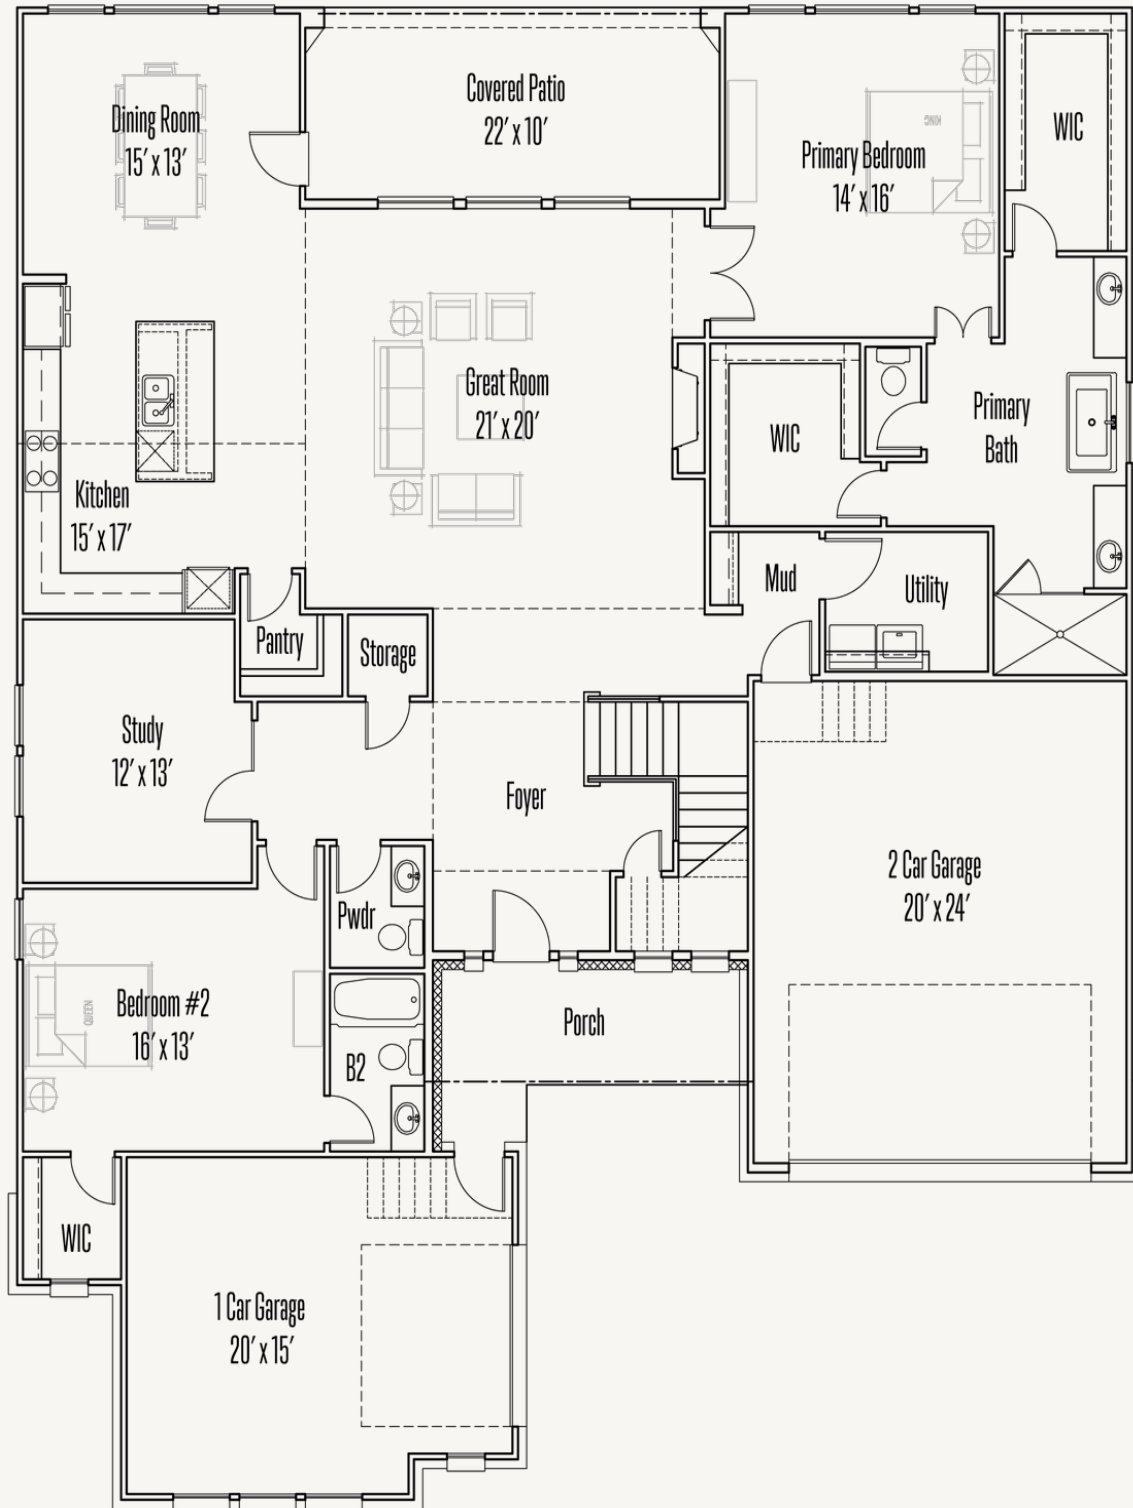

ESPERANZA : 80'S & 90'S

FRIO : 70-3764FH.1

Elevation A

Elevation B

Elevation C

Elevation D

3,805 sq ft

4 Bedrooms

4.5
Bathrooms

2 Stories

3 Car Garage

ESPERANZA : 80'S & 90'S

FRIO : 70-3764FH.1

FLOOR PLAN 1_A

ESPERANZA : 80'S & 90'S

FRIO : 70-3764FH.1

FLOOR PLAN 2_A

ESPERANZA : 80'S & 90'S

FRIO : 70-3764FH.1

OPTIONS_1

Optional Double Oven Cabinet

Optional Ceiling Treatment at Great Room

Optional Cabinets at Dining Room

Optional Dresser in Primary WIC 1

Optional Wet Bar at Game Room

Optional Wet Bar at Game Room w/
Optional UC Refrig and/or Ice Maker

Optional 5' Door at Entry

Optional Double Door at Entry

Optional Primary Bedroom Box Bay

Optional Dining Room Box Bay