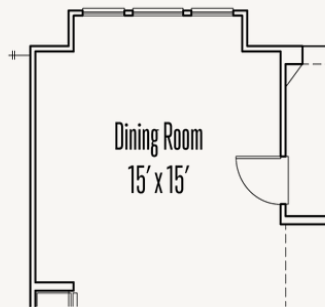

Optional Wet Bar at Game Room

Optional Wet Bar at Game Room w/
Optional UC Refrig and/or Ice Maker

Optional 5' Door at Entry

Optional Double Door at Entry

Optional Primary Bedroom Box Bay

Optional Dining Room Box Bay

Optional Sliding Glass Door at Great Room

ESPERANZA : 80'S & 90'S

FRIO : 70-3764FH.1

OPTION_3

Optional Extended Covered Patio

Optional Extended Covered Patio w/ Optional Fireplace

Optional Extended Covered Patio w/
Optional Fireplace and Optional Outdoor Kitchen