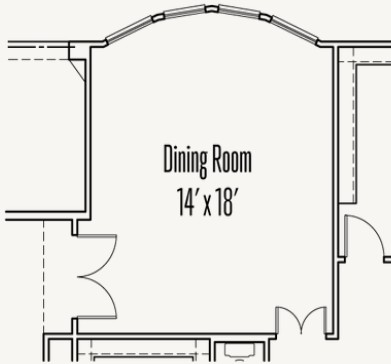

Optional Wet Bar at Game Room

Optional Wet Bar at Game Room w/  
Optional UC Refrig and/or Ice Maker

Optional 5' Door at Entry

Optional Double Door at Entry

Optional Primary Bedroom Box Bay

Optional Dining Room Box Bay

Optional Extended Covered Patio  
w/ Optional Outdoor Kitchen

ESPERANZA : 80'S & 90'S

FRIO : 70-3764FH.1

OPTIONS\_4

Optional Dining Room Bow Bay

Optional Primary Bedroom Bow Bay

Optional Media Room