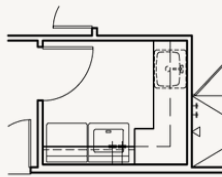

ESPERANZA : 80'S & 90'S

FRIO : 70-3764FH.1

Elevation A

Elevation B

Elevation C

Elevation D

3,805 sq ft

4 Bedrooms

4.5
Bathrooms

2 Stories

3 Car Garage

ESPERANZA : 80'S & 90'S

FRIO : 70-3764FH.1

FLOOR PLAN 1_A

ESPERANZA : 80'S & 90'S

FRIO : 70-3764FH.1

FLOOR PLAN 2_A

ESPERANZA : 80'S & 90'S

FRIO : 70-3764FH.1

OPTIONS_1

Optional Double Oven Cabinet

Optional Ceiling Treatment at Great Room

Optional Cabinets at Dining Room

Optional Dresser in Primary WIC 1

Optional Single Base & Upper Cabinets at Utility

Optional Upper Cabinets at Utility

Optional Ceiling Treatment at Game Room

Optional Dresser in Primary WIC 2

Optional Single Base & Upper Cabinets at Utility