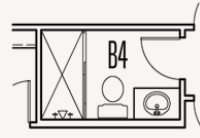

Optional Base & Full Upper Cabinets at Utility

Optional Ceiling Treatment at Primary Bedroom

ESPERANZA : 80'S & 90'S

FRIO : 70-3764FH.1

OPTIONS\_2

Optional Shower at Bath 4

Optional Shower at Bath 2

Optional Shower at Bath 3

Optional Wet Bar at Game Room

Optional Wet Bar at Game Room w/  
Optional UC Refrig and/or Ice Maker

Optional 5' Door at Entry

Optional Double Door at Entry

Optional Primary Bedroom Box Bay

Optional Dining Room Box Bay