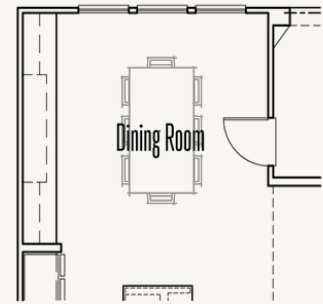

4.5
Bathrooms

2 Stories

3 Car Garage

ESPERANZA : 80'S & 90'S

FRIO : 70-3764FH.1

FLOOR PLAN 1_A

ESPERANZA : 80'S & 90'S

FRIO : 70-3764FH.1

FLOOR PLAN 2_A

ESPERANZA : 80'S & 90'S

FRIO : 70-3764FH.1

OPTIONS_1

Optional Double Oven Cabinet

Optional Ceiling Treatment at Great Room

Optional Cabinets at Dining Room

Optional Dresser in Primary WIC 1

Optional Single Base & Upper Cabinets at Utility

Optional Upper Cabinets at Utility

Optional Ceiling Treatment at Game Room

Optional Dresser in Primary WIC 2

Optional Single Base & Upper Cabinets at Utility

Optional Wet Bar at Game Room

Optional Wet Bar at Game Room w/
Optional UC Refrig and/or Ice Maker

Optional 5' Door at Entry

Optional Double Door at Entry

Optional Primary Bedroom Box Bay

Optional Dining Room Box Bay