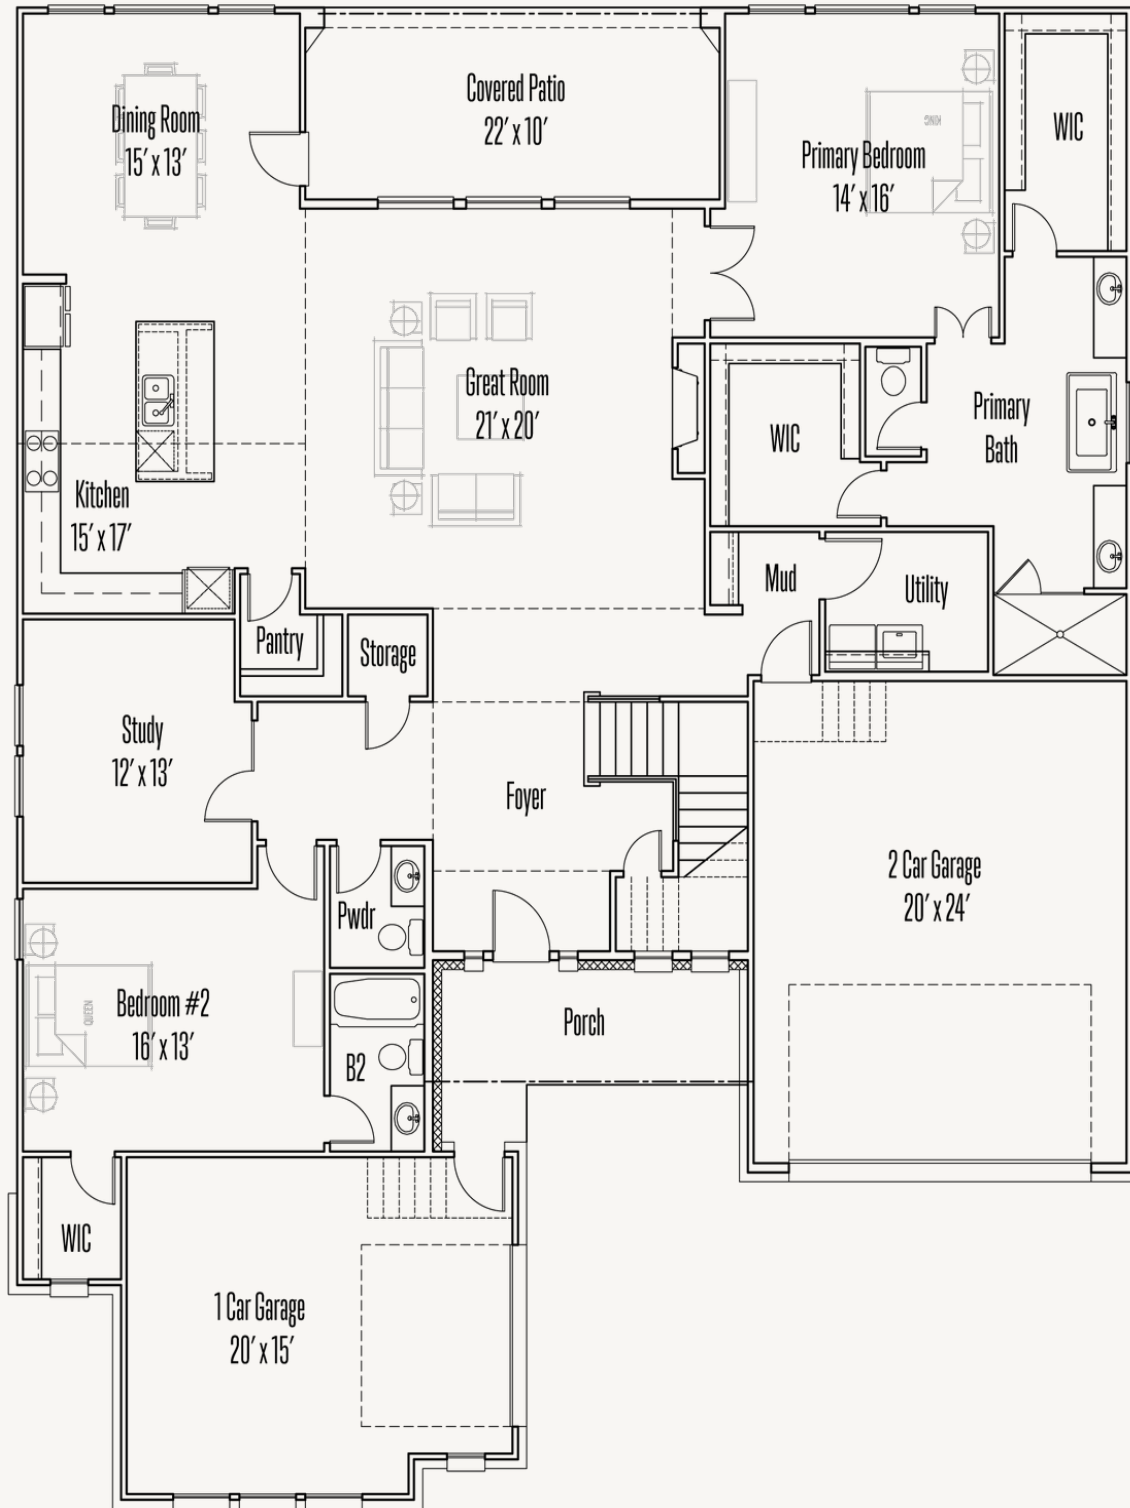

ESPERANZA : 80'S & 90'S

FRIO : 70-3764FH.1

Elevation A

Elevation B

Elevation C

Elevation D

3,805 sq ft

4 Bedrooms

4.5  
Bathrooms

2 Stories

3 Car Garage

ESPERANZA : 80'S & 90'S

FRIO : 70-3764FH.1

FLOOR PLAN 1\_A

ESPERANZA : 80'S & 90'S

FRIO : 70-3764FH.1

FLOOR PLAN 2\_A

ESPERANZA : 80'S & 90'S

FRIO : 70-3764FH.1

OPTIONS\_1

Optional Double Oven Cabinet

Optional Ceiling Treatment at Great Room

Optional Cabinets at Dining Room

Optional Dresser in Primary WIC 1

Optional Wet Bar at Game Room

Optional Wet Bar at Game Room w/  
Optional UC Refrig and/or Ice Maker

Optional 5' Door at Entry

Optional Double Door at Entry

Optional Primary Bedroom Box Bay

Optional Dining Room Box Bay