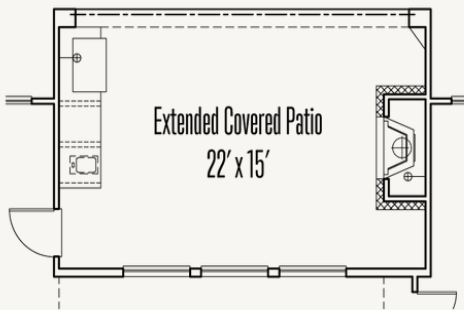

Optional Wet Bar at Game Room

Optional Wet Bar at Game Room w/  
Optional UC Refrig and/or Ice Maker

Optional 5' Door at Entry

Optional Double Door at Entry

Optional Primary Bedroom Box Bay

Optional Dining Room Box Bay

Optional Sliding Glass Door at Great Room

ESPERANZA : 80'S & 90'S

FRIO : 70-3764FH.1

OPTION\_3

Optional Extended Covered Patio

Optional Extended Covered Patio w/ Optional Fireplace

Optional Extended Covered Patio w/  
Optional Fireplace and Optional Outdoor Kitchen

Optional Extended Covered Patio  
w/ Optional Outdoor Kitchen

ESPERANZA : 80'S & 90'S

FRIO : 70-3764FH.1

OPTIONS\_4

Optional Dining Room Bow Bay

Optional Primary Bedroom Bow Bay

Optional Media Room