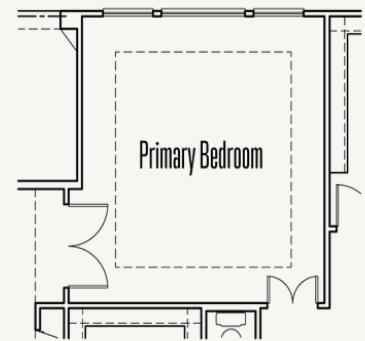

FLOOR PLAN 2\_A

ESPERANZA : 80'S & 90'S

FRIO : 70-3764FH.1

OPTIONS\_1

Optional Double Oven Cabinet

Optional Ceiling Treatment at Great Room

Optional Cabinets at Dining Room

Optional Dresser in Primary WIC 1

Optional Single Base & Upper Cabinets at Utility

Optional Upper Cabinets at Utility

Optional Ceiling Treatment at Game Room

Optional Dresser in Primary WIC 2

Optional Single Base & Upper Cabinets at Utility

Optional Base & Full Upper Cabinets at Utility

Optional Ceiling Treatment at Primary Bedroom

ESPERANZA : 80'S & 90'S

FRIO : 70-3764FH.1

OPTIONS\_2

Optional Shower at Bath 4

Optional Shower at Bath 2

Optional Shower at Bath 3

Optional Wet Bar at Game Room

Optional Wet Bar at Game Room w/  
Optional UC Refrig and/or Ice Maker

Optional 5' Door at Entry

Optional Double Door at Entry

Optional Primary Bedroom Box Bay

Optional Dining Room Box Bay