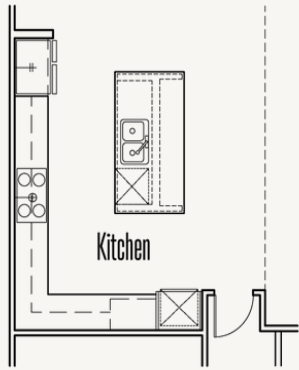

ESPERANZA : 80'S & 90'S

FRIO : 70-3764FH.1

Elevation A

Elevation B

Elevation C

Elevation D

3,805 sq ft

4 Bedrooms

4.5
Bathrooms

2 Stories

3 Car Garage

ESPERANZA : 80'S & 90'S

FRIO : 70-3764FH.1

FLOOR PLAN 1_A

ESPERANZA : 80'S & 90'S

FRIO : 70-3764FH.1

FLOOR PLAN 2_A

ESPERANZA : 80'S & 90'S

FRIO : 70-3764FH.1

OPTIONS_1

Optional Double Oven Cabinet

Optional Ceiling Treatment at Great Room

Optional Cabinets at Dining Room

Optional Dresser in Primary WIC 1