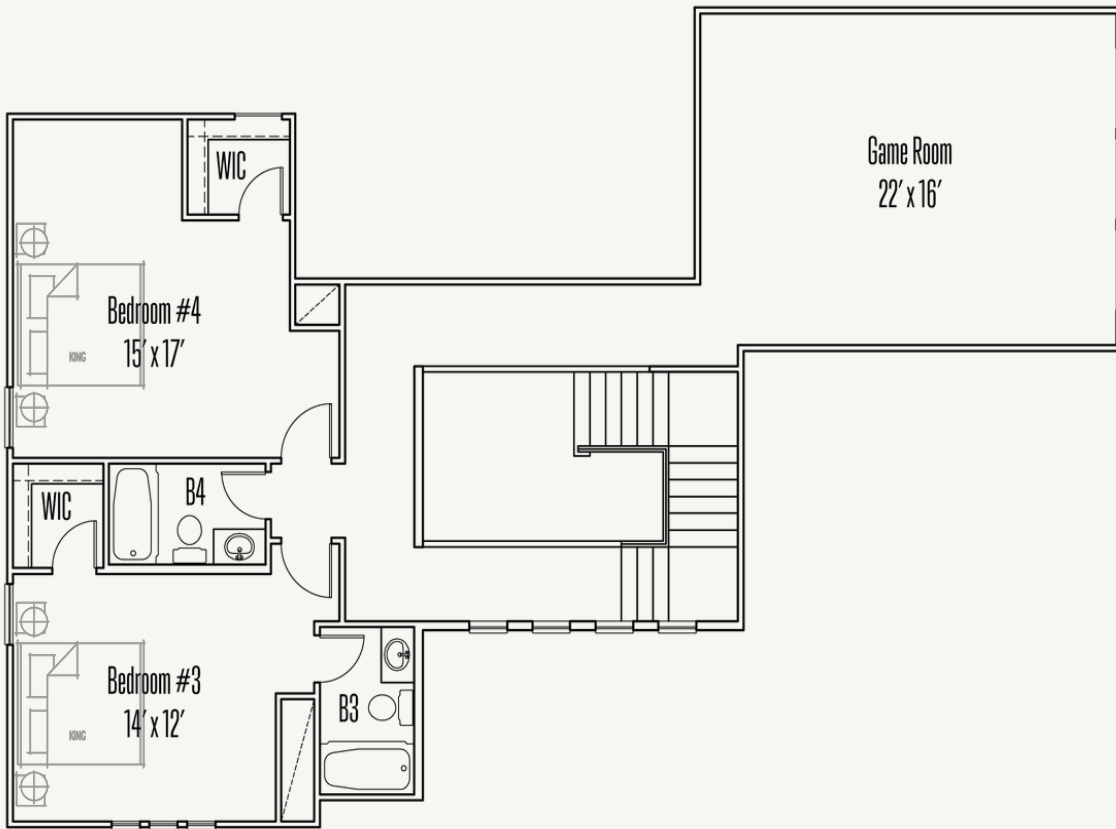

ESPERANZA : 80'S & 90'S

FRIO : 70-3764FH.1

Elevation A

Elevation B

Elevation C

Elevation D

3,805 sq ft

4 Bedrooms

4.5
Bathrooms

2 Stories

3 Car Garage

ESPERANZA : 80'S & 90'S

FRIO : 70-3764FH.1

FLOOR PLAN 1_A

ESPERANZA : 80'S & 90'S

FRIO : 70-3764FH.1

FLOOR PLAN 2_A

ESPERANZA : 80'S & 90'S

FRIO : 70-3764FH.1

OPTIONS_1

Optional Double Oven Cabinet

Optional Ceiling Treatment at Great Room

Optional Cabinets at Dining Room

Optional Dresser in Primary WIC 1