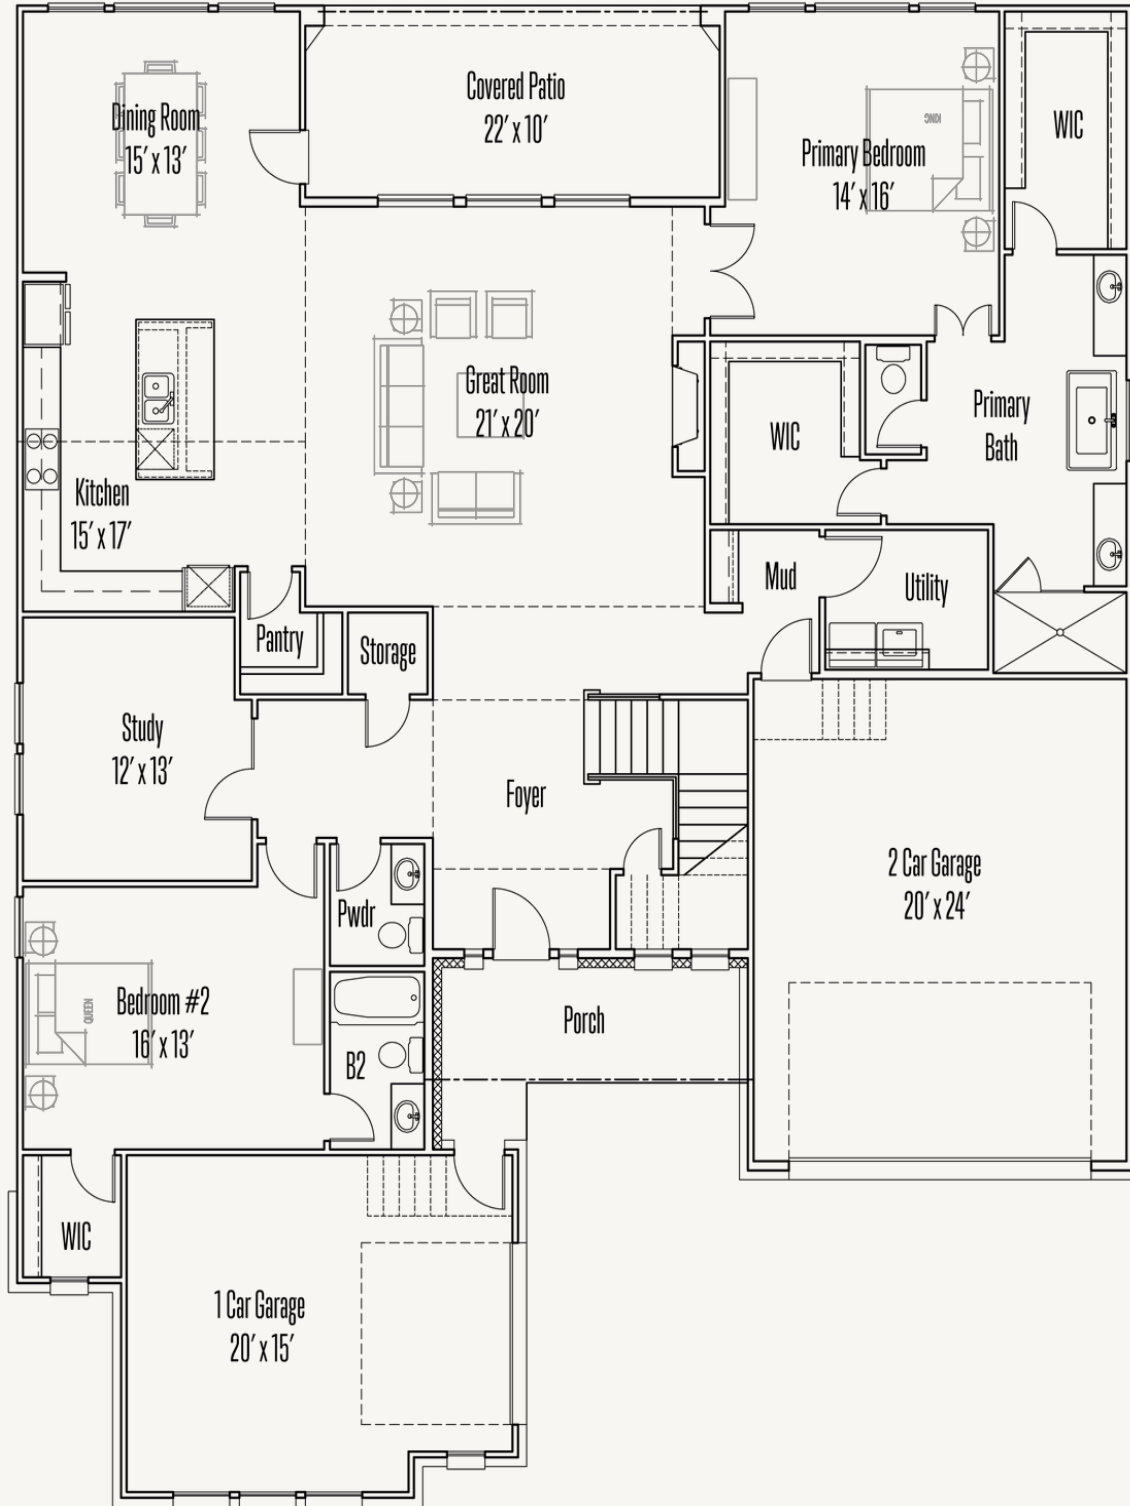

ESPERANZA : 80'S & 90'S

FRIO : 70-3764FH.1

Elevation A

Elevation B

Elevation C

Elevation D

3,805 sq ft

4 Bedrooms

4.5
Bathrooms

2 Stories

3 Car Garage

ESPERANZA : 80'S & 90'S

FRIO : 70-3764FH.1

FLOOR PLAN 1_A

ESPERANZA : 80'S & 90'S

FRIO : 70-3764FH.1

FLOOR PLAN 2_A

ESPERANZA : 80'S & 90'S

FRIO : 70-3764FH.1

OPTIONS_1

Optional Double Oven Cabinet

Optional Ceiling Treatment at Great Room

Optional Cabinets at Dining Room

Optional Dresser in Primary WIC 1

Optional Wet Bar at Game Room

Optional Wet Bar at Game Room w/
Optional UC Refrig and/or Ice Maker

Optional 5' Door at Entry

Optional Double Door at Entry

Optional Primary Bedroom Box Bay

Optional Dining Room Box Bay