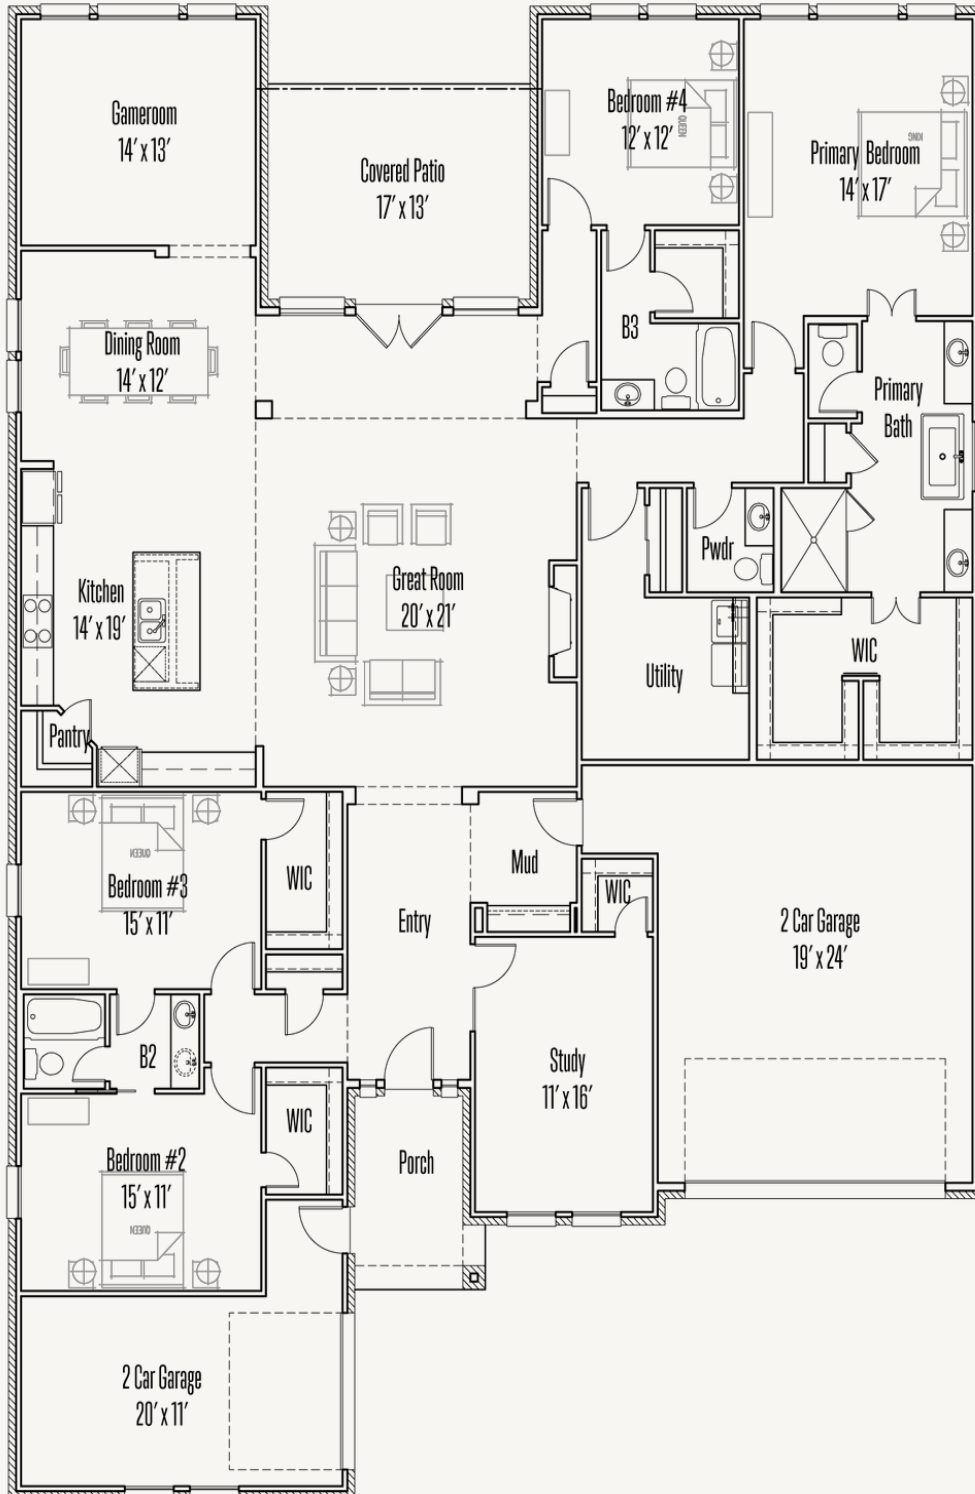

ESPERANZA : 80'S & 90'S

JAMES : 70-3266F.1

Elevation_A

Elevation_B

Elevation_C

Elevation_D

3,408 sq ft

4 Bedrooms

3.5
Bathrooms

1 Story

3 Car Garage

ESPERANZA : 80'S & 90'S

JAMES : 70-3266F.1

FLOOR PLAN_D

ESPERANZA : 80'S & 90'S

JAMES : 70-3266F.1

OPTIONS_1

Optional Dresser in Primary WIC

Optional door to Garage at Utility

Optional Step Ceiling Treatment at Study

Optional Single Base & Upper Cabinets at Utility

Optional Base & Full Upper Cabinets at Utility

ESPERANZA : 80'S & 90'S

JAMES : 70-3266F.1

OPTIONS_2

Optional Cabinets at Dining Room

Optional Kitchenette at
Optional Guest Quarters

Optional Guest Quarters ilo Bedroom #3

Optional Double Oven Cabinet

Optional Shower at Bath #3