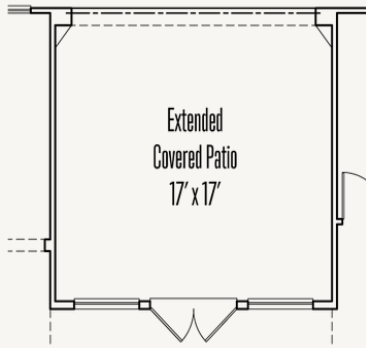

Optional Shower at Bath #2

Optional Sliding Glass Door at Great Room

Optional Primary Bedroom Box Bay

Optional 5' Door at Entry

Optional Double Door at Entry

ESPERANZA : 80'S & 90'S

JAMES : 70-3266F.1

OPTIONS_3