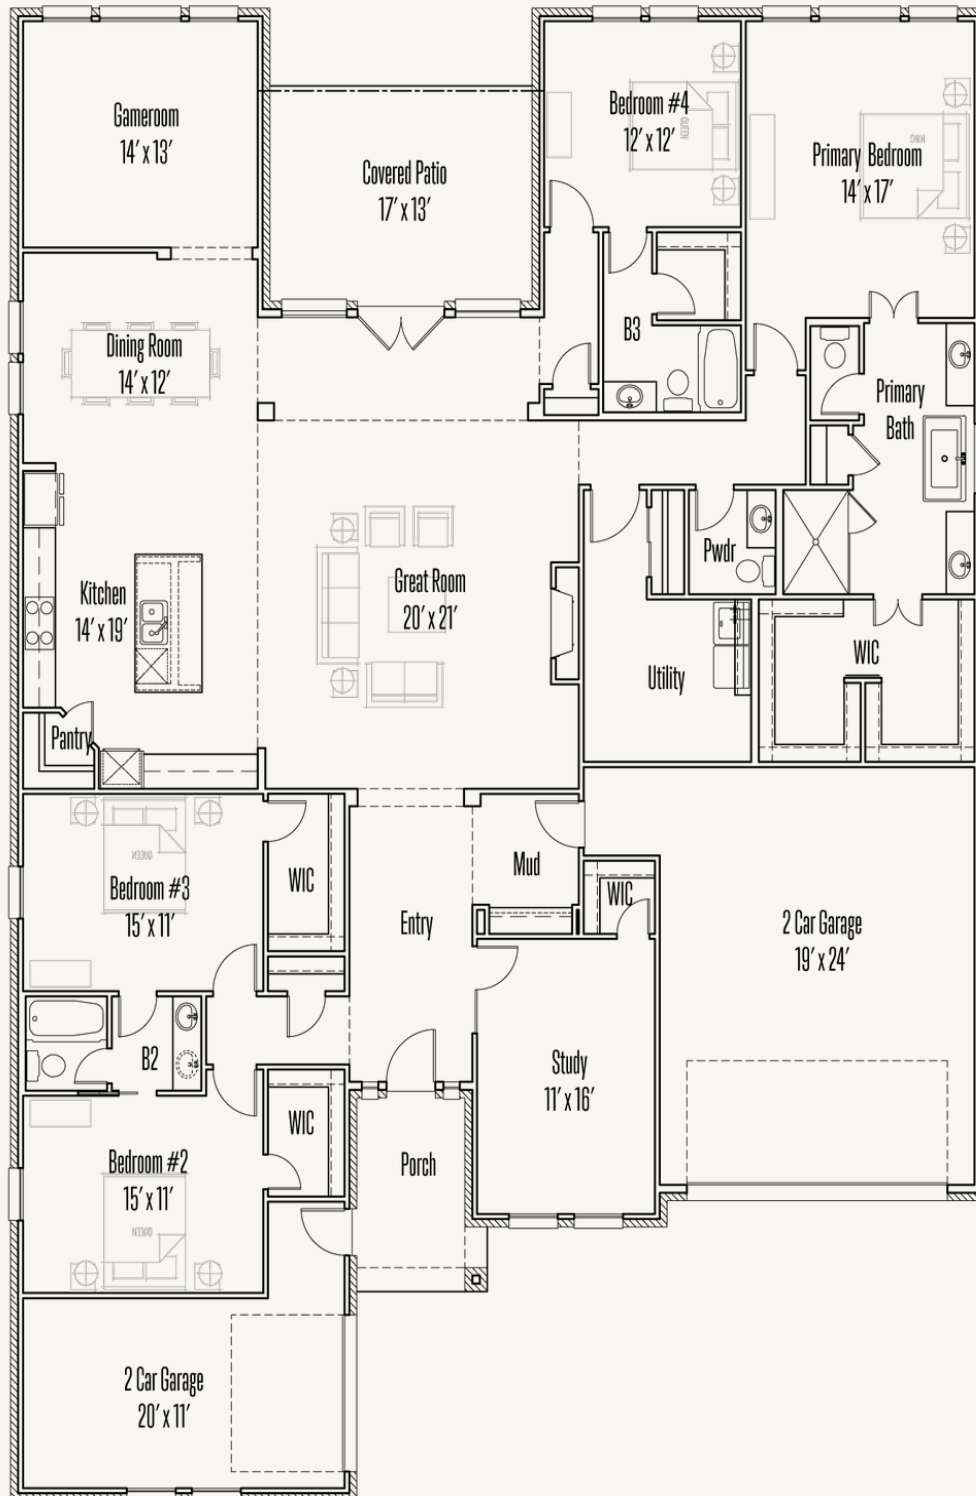

ESPERANZA : 80'S & 90'S

JAMES : 70-3266F.1

Elevation_A

Elevation_B

Elevation_C

Elevation_D

3,408 sq ft

4 Bedrooms

3.5
Bathrooms

1 Story

3 Car Garage

ESPERANZA : 80'S & 90'S

JAMES : 70-3266F.1

FLOOR PLAN_D

ESPERANZA : 80'S & 90'S

JAMES : 70-3266F.1

OPTIONS_1

Optional Dresser in Primary WIC

Optional door to Garage at Utility

Optional Step Ceiling Treatment at Study

Optional Single Base & Upper Cabinets at Utility

Optional Base & Full Upper Cabinets at Utility

ESPERANZA : 80'S & 90'S

JAMES : 70-3266F.1

OPTIONS_2

Optional Cabinets at Dining Room

Optional Kitchenette at
Optional Guest Quarters

Optional Guest Quarters ilo Bedroom #3

Optional Double Oven Cabinet

Optional Shower at Bath #3