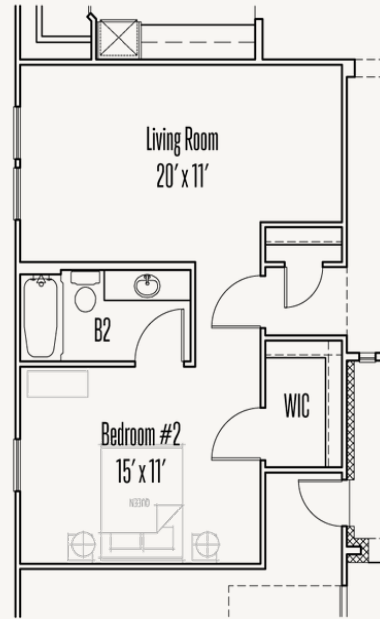

ESPERANZA : 80'S & 90'S

JAMES : 70-3266F.1

Elevation_A

Elevation_B

Elevation_C

Elevation_D

3,408 sq ft

4 Bedrooms

3.5
Bathrooms

1 Story

3 Car Garage

ESPERANZA : 80'S & 90'S

JAMES : 70-3266F.1

FLOOR PLAN_D

ESPERANZA : 80'S & 90'S

JAMES : 70-3266F.1

ESPERANZA : 80'S & 90'S

JAMES : 70-3266F.1

OPTIONS_2

Optional Cabinets at Dining Room

Optional Kitchenette at
Optional Guest Quarters

Optional Guest Quarters ilo Bedroom #3

Optional Double Oven Cabinet

Optional Shower at Bath #3

Optional Shower at Bath #2

Optional Sliding Glass Door at Great Room

Optional Primary Bedroom Box Bay

Optional 5' Door at Entry

Optional Double Door at Entry

ESPERANZA : 80'S & 90'S

JAMES : 70-3266F.1

OPTIONS_3