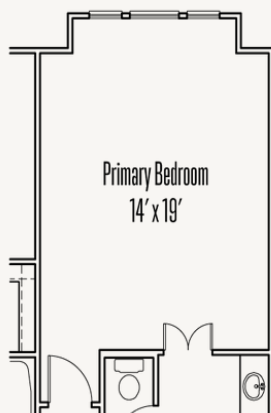

ESPERANZA : 80'S & 90'S

JAMES : 70-3266F.1

OPTIONS_2

Optional Cabinets at Dining Room

Optional Kitchenette at
Optional Guest Quarters

Optional Guest Quarters ilo Bedroom #3

Optional Double Oven Cabinet

Optional Shower at Bath #3

Optional Shower at Bath #2

Optional Sliding Glass Door at Great Room

Optional Primary Bedroom Box Bay

Optional 5' Door at Entry

Optional Double Door at Entry

ESPERANZA : 80'S & 90'S

JAMES : 70-3266F.1

OPTIONS_3