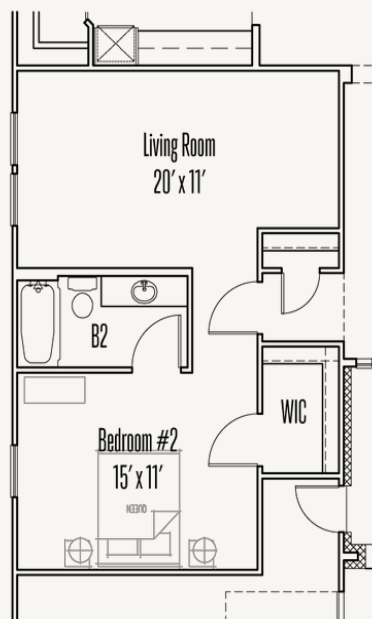

ESPERANZA : 80'S & 90'S

JAMES : 70-3266F.1

Elevation_A

Elevation_B

Elevation_C

Elevation_D

3,408 sq ft

4 Bedrooms

3.5
Bathrooms

1 Story

3 Car Garage

ESPERANZA : 80'S & 90'S

JAMES : 70-3266F.1

FLOOR PLAN_D

ESPERANZA : 80'S & 90'S

JAMES : 70-3266F.1

ESPERANZA : 80'S & 90'S

JAMES : 70-3266F.1

OPTIONS_2

Optional Cabinets at Dining Room

Optional Kitchenette at
Optional Guest Quarters

Optional Guest Quarters ilo Bedroom #3

Optional Double Oven Cabinet

Optional Shower at Bath #3

Optional Shower at Bath #2

Optional Sliding Glass Door at Great Room

Optional Primary Bedroom Box Bay

Optional 5' Door at Entry

Optional Double Door at Entry

ESPERANZA : 80'S & 90'S

JAMES : 70-3266F.1

OPTIONS_3