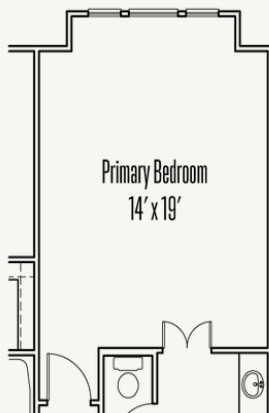

ESPERANZA : 80'S & 90'S

JAMES : 70-3266F.1

OPTIONS_2

Optional Cabinets at Dining Room

Optional Kitchenette at
Optional Guest Quarters

Optional Guest Quarters ilo Bedroom #3

Optional Double Oven Cabinet

Optional Shower at Bath #3

Optional Shower at Bath #2

Optional Sliding Glass Door at Great Room

Optional Primary Bedroom Box Bay

Optional 5' Door at Entry

Optional Double Door at Entry

ESPERANZA : 80'S & 90'S

JAMES : 70-3266F.1

OPTIONS_3