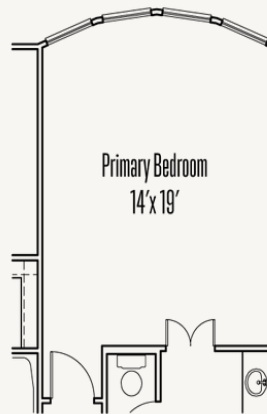

ESPERANZA : 80'S & 90'S

JAMES : 70-3266F.1

Elevation_A

Elevation_B

Elevation_C

Elevation_D

3,408 sq ft

4 Bedrooms

Optional Shower at Bath #2

Optional Sliding Glass Door at Great Room

Optional Primary Bedroom Box Bay

Optional 5' Door at Entry

Optional Double Door at Entry

ESPERANZA : 80'S & 90'S

JAMES : 70-3266F.1

OPTIONS_3

Optional Game Room Bow Bay

Optional Primary Bedroom Bow Bay

Optional Game Room Box Bay