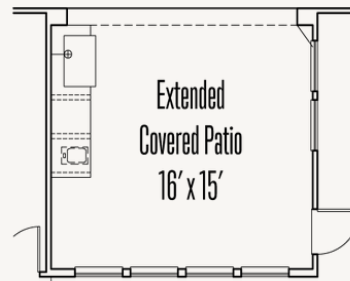

Optional Barn Doors at Study

Optional Built in Desk at Study

ESPERANZA : 80'S & 90'S

MULBERRY : 70-3888F.1

OPTIONS_3

Optional Base & Upper
Cabinets at Utility

Optional Base & Full Upper
Cabinets at Utility

Optional Upper
Cabinets at Utility

Optional Guest Quarters into Game Room

Optional Guest Quarters into Study

ESPERANZA : 80'S & 90'S

MULBERRY : 70-3888F.1

OPTIONS_4

Optional Extended Covered Patio
w/ Optional Fireplace

Optional Extended Covered Patio

Optional Game Room Box Bay

Optional Extended Covered Patio
w/ Optional Grill &
Optional Fireplace

Optional Extended Covered Patio
w/ Optional Outdoor Kitchen

Optional Game Room Bow Bay

Optional Primary Bedroom Bow Bay