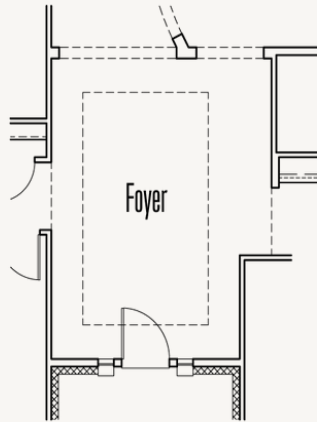

ESPERANZA : 80'S & 90'S

MULBERRY : 70-3888F.1

OPTIONS_1

Optional Step Ceiling Treatment at Foyer