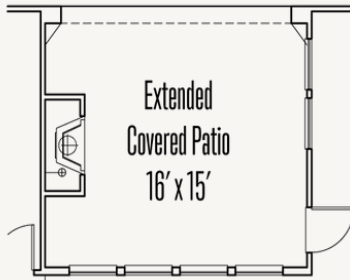

Optional Guest Quarters into Game Room

Optional Guest Quarters into Study

ESPERANZA : 80'S & 90'S

MULBERRY : 70-3888F.1

OPTIONS_4

Optional Extended Covered Patio
w/ Optional Fireplace

Optional Extended Covered Patio

Optional Game Room Box Bay

Optional Extended Covered Patio
w/ Optional Grill &
Optional Fireplace

Optional Extended Covered Patio
w/ Optional Outdoor Kitchen

Optional Game Room Bow Bay

Optional Primary Bedroom Bow Bay