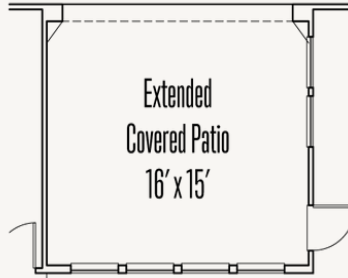

Optional Guest Quarters into Game Room

Optional Guest Quarters into Study

ESPERANZA : 80'S & 90'S

MULBERRY : 70-3888F.1

OPTIONS_4

Optional Extended Covered Patio
w/ Optional Fireplace

Optional Extended Covered Patio

Optional Game Room Box Bay

Optional Extended Covered Patio
w/ Optional Grill &
Optional Fireplace

Optional Extended Covered Patio
w/ Optional Outdoor Kitchen

Optional Game Room Bow Bay

Optional Primary Bedroom Bow Bay