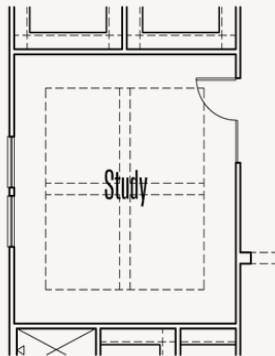

ESPERANZA : 80'S & 90'S

MULBERRY : 70-3888F.1

Elevation A

Elevation B

Elevation C

Elevation D

3,922 sq ft

4 Bedrooms

4.5
Bathrooms

1 Story

3 Car Garage

ESPERANZA : 80'S & 90'S

MULBERRY : 70-3888F.1

FLOOR PLAN_A

ESPERANZA : 80'S & 90'S

MULBERRY : 70-3888F.1

OPTIONS_1

Optional 5' Door at Entry

Optional Double Doors at Entry

Optional Step Ceiling Treatment at Foyer

Optional Double Oven Cabinet at Sloped Ceiling Option

Optional Step Ceiling Treatment at Study

Optional Step Ceiling Treatment at Primary Bedroom

Optional Dresser in Primary WIC

Optional Shower at Bath #4

Optional Shower at Bath #3

Covered Patio

Optional Sliding Glass Door at Great Room

Optional Sink at Bar

Optional Cabinets at Breakfast

Optional Primary Bedroom Box Bay