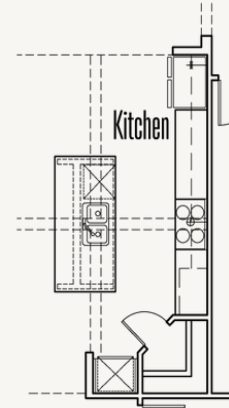

ESPERANZA : 80'S & 90'S

MULBERRY : 70-3888F.1

Elevation A

Elevation B

Elevation C

Elevation D

3,922 sq ft

4 Bedrooms

4.5
Bathrooms

1 Story

3 Car Garage

ESPERANZA : 80'S & 90'S

MULBERRY : 70-3888F.1

FLOOR PLAN_A

ESPERANZA : 80'S & 90'S

MULBERRY : 70-3888F.1

OPTIONS_1

Optional 5' Door at Entry

Optional Double Doors at Entry

Optional Step Ceiling Treatment at Foyer

Optional Double Oven Cabinet at Sloped Ceiling Option

Optional Step Ceiling Treatment at Study

Optional Step Ceiling Treatment at Primary Bedroom

Optional Dresser in Primary WIC

Optional Shower at Bath #4

Optional Shower at Bath #3

Covered Patio

Optional Sliding Glass Door at Great Room

Optional Sink at Bar

Optional Cabinets at Breakfast

Optional Primary Bedroom Box Bay