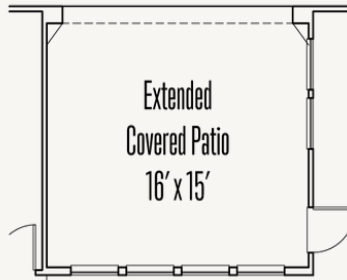

Optional Guest Quarters into Game Room

Optional Guest Quarters into Study

ESPERANZA : 80'S & 90'S

MULBERRY : 70-3888F.1

OPTIONS_4

Optional Extended Covered Patio
w/ Optional Fireplace

Optional Extended Covered Patio

Optional Game Room Box Bay

Optional Extended Covered Patio
w/ Optional Grill &
Optional Fireplace

Optional Extended Covered Patio
w/ Optional Outdoor Kitchen

Optional Game Room Bow Bay

Optional Primary Bedroom Bow Bay