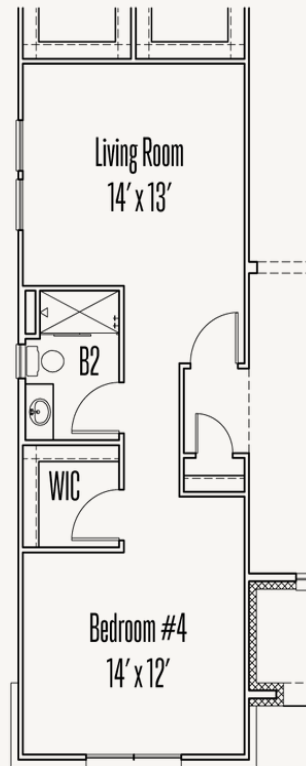

4.5
Bathrooms

1 Story

3 Car Garage

ESPERANZA : 80'S & 90'S

MULBERRY : 70-3888F.1

FLOOR PLAN_A

ESPERANZA : 80'S & 90'S

MULBERRY : 70-3888F.1

Optional Dresser in Primary WIC

Optional Shower at Bath #4

Optional Shower at Bath #3

Covered Patio

Optional Sliding Glass Door at Great Room

Optional Sink at Bar

Optional Cabinets at Breakfast

Optional Primary Bedroom Box Bay

Optional Barn Doors at Study

Optional Built in Desk at Study

ESPERANZA : 80'S & 90'S

MULBERRY : 70-3888F.1

OPTIONS_3

Optional Base & Upper
Cabinets at Utility

Optional Base & Full Upper
Cabinets at Utility

Optional Upper
Cabinets at Utility

Optional Guest Quarters into Game Room

Optional Guest Quarters into Study

ESPERANZA : 80'S & 90'S

MULBERRY : 70-3888F.1

OPTIONS_4

Optional Extended Covered Patio
w/ Optional Fireplace

Optional Extended Covered Patio