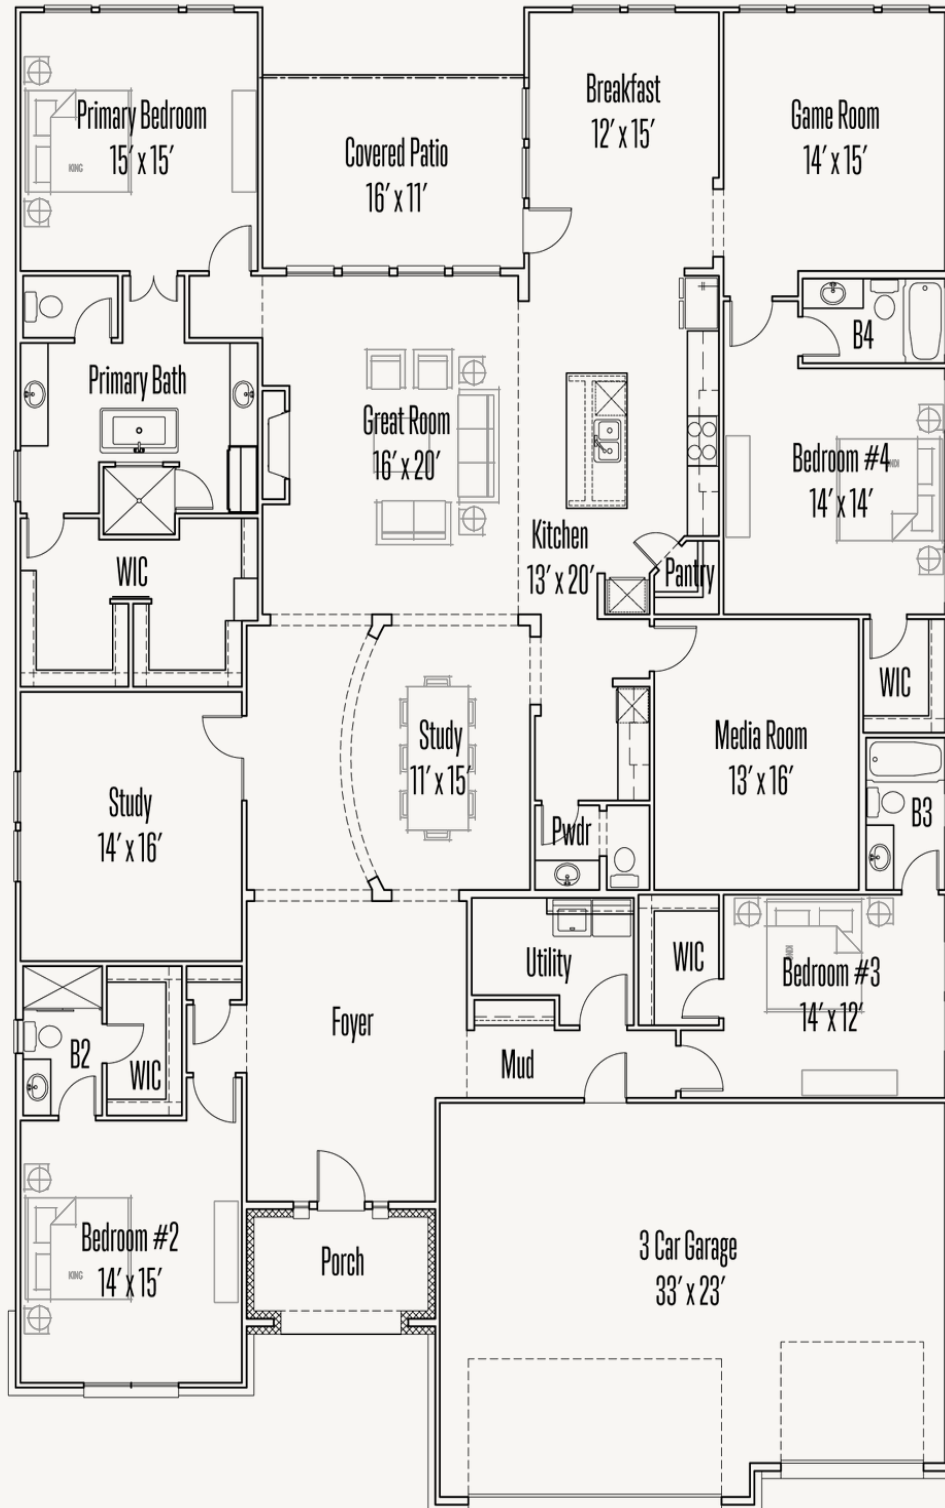

ESPERANZA : 80'S & 90'S

MULBERRY : 70-3888F.1

Elevation A

Elevation B

Elevation C

Elevation D

3,922 sq ft

4 Bedrooms

4.5  
Bathrooms

1 Story

3 Car Garage

ESPERANZA : 80'S & 90'S

# MULBERRY : 70-3888F.1

FLOOR PLAN\_A

ESPERANZA : 80'S & 90'S