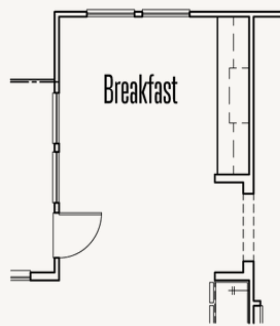

Optional Dresser in Primary WIC

Optional Shower at Bath #4

Optional Shower at Bath #3

Covered Patio

Optional Sliding Glass Door at Great Room

Optional Sink at Bar

Optional Cabinets at Breakfast

Optional Primary Bedroom Box Bay

Optional Barn Doors at Study

Optional Built in Desk at Study

ESPERANZA : 80'S & 90'S

MULBERRY : 70-3888F.1

OPTIONS_3

Optional Base & Upper
Cabinets at Utility

Optional Base & Full Upper
Cabinets at Utility

Optional Upper
Cabinets at Utility