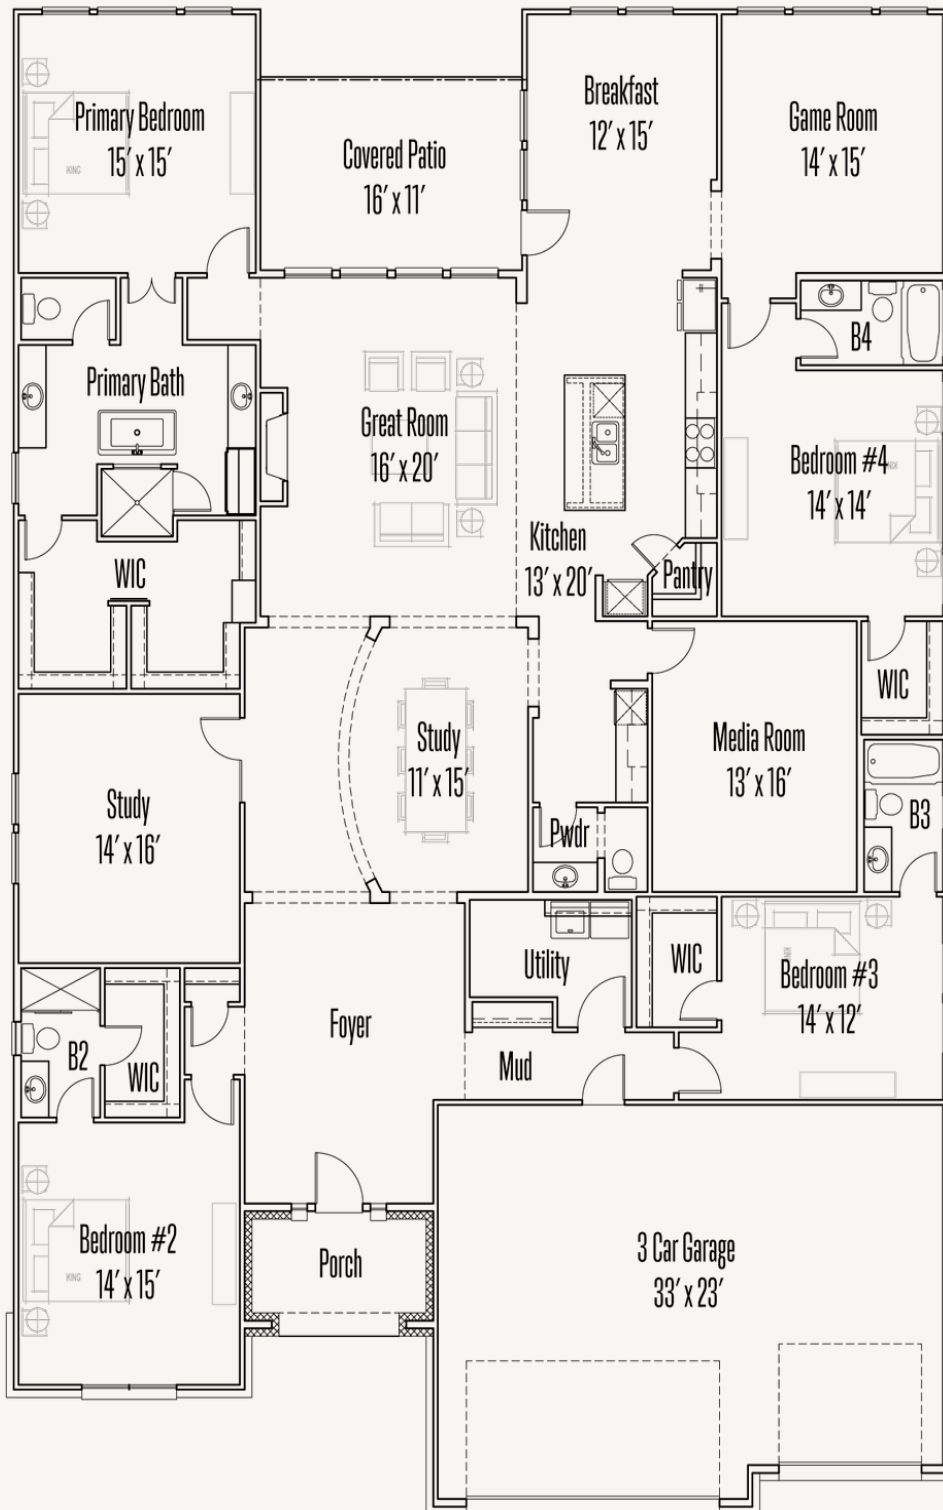

ESPERANZA : 80'S & 90'S

MULBERRY : 70-3888F.1

Elevation A

Elevation B

Elevation C

Elevation D

3,922 sq ft

4 Bedrooms

4.5
Bathrooms

1 Story

3 Car Garage

ESPERANZA : 80'S & 90'S

MULBERRY : 70-3888F.1

FLOOR PLAN_A

ESPERANZA : 80'S & 90'S

MULBERRY : 70-3888F.1

OPTIONS_1

Optional 5' Door at Entry

Optional Double Doors at Entry

Optional Step Ceiling Treatment at Foyer

Optional Double Oven Cabinet at Sloped Ceiling Option

Optional Step Ceiling Treatment at Study

Optional Step Ceiling Treatment at Primary Bedroom

Optional Dresser in Primary WIC

Optional Shower at Bath #4

Optional Shower at Bath #3

Optional Sliding Glass Door at Great Room

Optional Sink at Bar

Optional Cabinets at Breakfast

Optional Primary Bedroom Box Bay