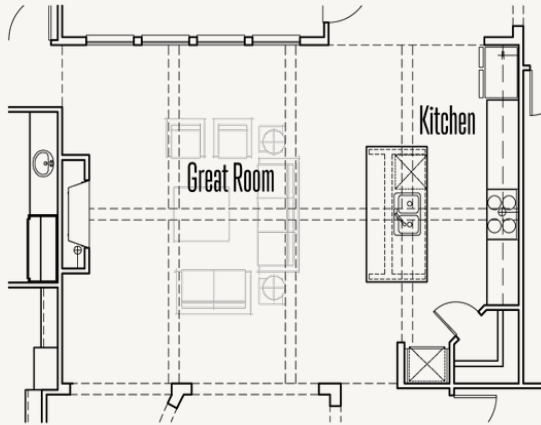

Optional Double Oven Cabinet

Optional Step Ceiling Treatment at Game Room

Optional Step Ceiling Treatment at Great Room

ESPERANZA : 80'S & 90'S

MULBERRY : 70-3888F.1

OPTIONS_2

Optional Slope Ceiling Treatment at Great Room

Optional Dresser in Primary WIC

Optional Shower at Bath #4

Optional Shower at Bath #3

Covered Patio

Optional Sliding Glass Door at Great Room

Optional Sink at Bar

Optional Cabinets at Breakfast

Optional Primary Bedroom Box Bay