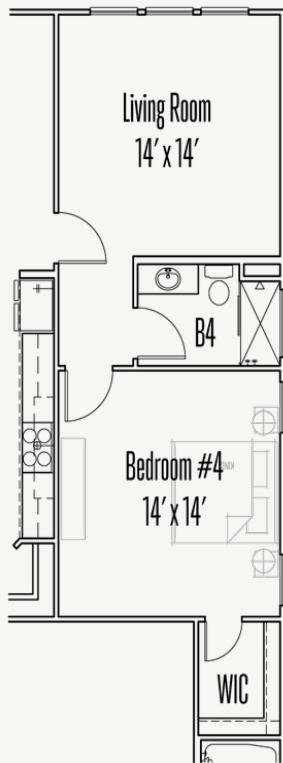

ESPERANZA : 80'S & 90'S

MULBERRY : 70-3888F.1

Elevation A

Elevation B

Elevation C

Elevation D

3,922 sq ft

4 Bedrooms

Optional Dresser in Primary WIC

Optional Shower at Bath #4

Optional Shower at Bath #3

Covered Patio

Optional Sliding Glass Door at Great Room

Optional Sink at Bar

Optional Cabinets at Breakfast

Optional Primary Bedroom Box Bay

Optional Barn Doors at Study

Optional Built in Desk at Study

ESPERANZA : 80'S & 90'S

MULBERRY : 70-3888F.1

OPTIONS_3

Optional Base & Upper
Cabinets at Utility

Optional Base & Full Upper
Cabinets at Utility

Optional Upper
Cabinets at Utility

Optional Guest Quarters into Game Room

Optional Guest Quarters into Study

ESPERANZA : 80'S & 90'S

MULBERRY : 70-3888F.1

OPTIONS_4

Optional Extended Covered Patio
w/ Optional Fireplace

Optional Extended Covered Patio