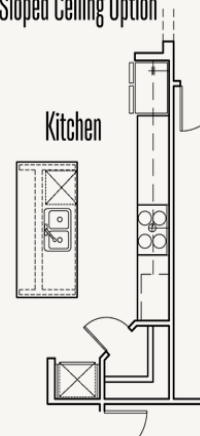

4.5
Bathrooms

1 Story

3 Car Garage

ESPERANZA : 80'S & 90'S

MULBERRY : 70-3888F.1

FLOOR PLAN_A

ESPERANZA : 80'S & 90'S

MULBERRY : 70-3888F.1

OPTIONS_1

Optional 5' Door at Entry

Optional Double Doors at Entry

Optional Step Ceiling Treatment at Foyer

Optional Double Oven Cabinet at Sloped Ceiling Option

Optional Step Ceiling Treatment at Study

Optional Step Ceiling Treatment at Primary Bedroom

Optional Double Oven Cabinet

Optional Step Ceiling Treatment at Game Room

Optional Step Ceiling Treatment at Great Room

ESPERANZA : 80'S & 90'S

MULBERRY : 70-3888F.1

OPTIONS_2

Optional Slope Ceiling Treatment at Great Room

Optional Dresser in Primary WIC

Optional Shower at Bath #4

Optional Shower at Bath #3

Covered Patio

Optional Sliding Glass Door at Great Room

Optional Sink at Bar

Optional Cabinets at Breakfast

Optional Primary Bedroom Box Bay