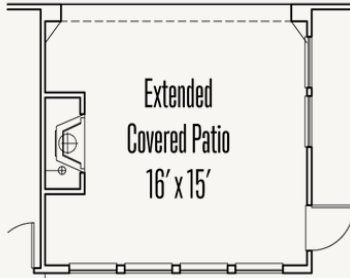

Optional Guest Quarters into Game Room

Optional Guest Quarters into Study

ESPERANZA : 80'S & 90'S

MULBERRY : 70-3888F.1

OPTIONS_4

Optional Extended Covered Patio
w/ Optional Fireplace

Optional Extended Covered Patio

Optional Game Room Box Bay

Optional Extended Covered Patio
w/ Optional Grill &
Optional Fireplace

Optional Extended Covered Patio
w/ Optional Outdoor Kitchen

Optional Game Room Bow Bay

Optional Primary Bedroom Bow Bay