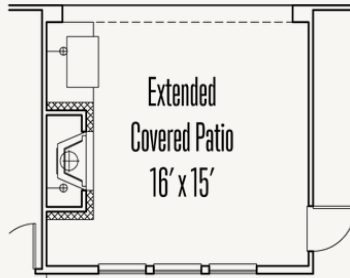

Optional Guest Quarters into Game Room

Optional Guest Quarters into Study

ESPERANZA : 80'S & 90'S

MULBERRY : 70-3888F.1

OPTIONS_4

Optional Extended Covered Patio
w/ Optional Fireplace

Optional Extended Covered Patio

Optional Game Room Box Bay

Optional Extended Covered Patio
w/ Optional Grill &
Optional Fireplace

Optional Extended Covered Patio
w/ Optional Outdoor Kitchen

Optional Game Room Bow Bay

Optional Primary Bedroom Bow Bay