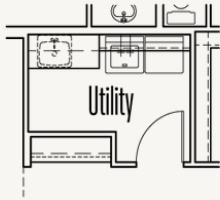

Optional Dresser in Primary WIC

Optional Shower at Bath #4

Optional Shower at Bath #3

Covered Patio

Optional Sliding Glass Door at Great Room

Optional Sink at Bar

Optional Cabinets at Breakfast

Optional Primary Bedroom Box Bay

Optional Barn Doors at Study

Optional Built in Desk at Study

ESPERANZA : 80'S & 90'S

MULBERRY : 70-3888F.1

OPTIONS_3

Optional Base & Upper
Cabinets at Utility

Optional Base & Full Upper
Cabinets at Utility

Optional Upper
Cabinets at Utility

Optional Guest Quarters into Game Room

Optional Guest Quarters into Study

ESPERANZA : 80'S & 90'S

MULBERRY : 70-3888F.1

OPTIONS_4

Optional Extended Covered Patio
w/ Optional Fireplace

Optional Extended Covered Patio