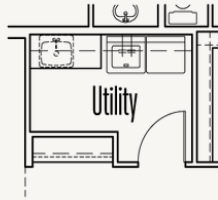

Optional Dresser in Primary WIC

Optional Shower at Bath #4

Optional Shower at Bath #3

Covered Patio

Optional Sliding Glass Door at Great Room

Optional Sink at Bar

Optional Cabinets at Breakfast

Optional Primary Bedroom Box Bay

Optional Barn Doors at Study

Optional Built in Desk at Study

ESPERANZA : 80'S & 90'S

MULBERRY : 70-3888F.1

OPTIONS_3

Optional Base & Upper
Cabinets at Utility

Optional Base & Full Upper
Cabinets at Utility

Optional Upper
Cabinets at Utility

Optional Guest Quarters into Game Room

Optional Guest Quarters into Study

ESPERANZA : 80'S & 90'S

MULBERRY : 70-3888F.1

OPTIONS_4

Optional Extended Covered Patio
w/ Optional Fireplace

Optional Extended Covered Patio