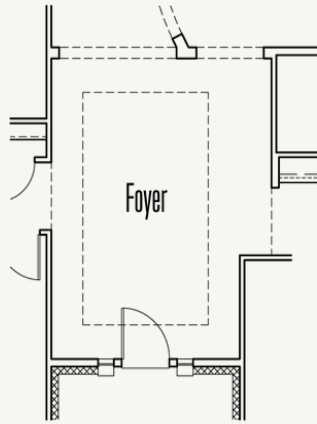

ESPERANZA : 80'S & 90'S

MULBERRY : 70-3888F.1

OPTIONS_1

Optional Step Ceiling Treatment at Foyer