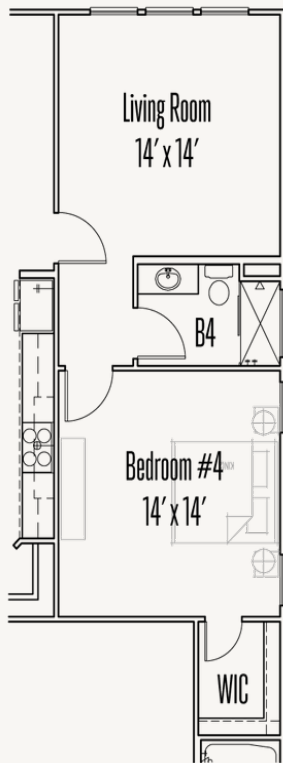

ESPERANZA : 80'S & 90'S

MULBERRY : 70-3888F.1

Elevation A

Elevation B

Elevation C

Elevation D

3,922 sq ft

4 Bedrooms

Optional Dresser in Primary WIC

Optional Shower at Bath #4

Optional Shower at Bath #3

Optional Sliding Glass Door at Great Room

Optional Sink at Bar

Optional Cabinets at Breakfast

Optional Primary Bedroom Box Bay

Optional Barn Doors at Study

Optional Built in Desk at Study

ESPERANZA : 80'S & 90'S

MULBERRY : 70-3888F.1

OPTIONS_3

Optional Base & Upper
Cabinets at Utility

Optional Base & Full Upper
Cabinets at Utility

Optional Upper
Cabinets at Utility

Optional Guest Quarters into Game Room

Optional Guest Quarters into Study

ESPERANZA : 80'S & 90'S

MULBERRY : 70-3888F.1

OPTIONS_4

Optional Extended Covered Patio
w/ Optional Fireplace

Optional Extended Covered Patio