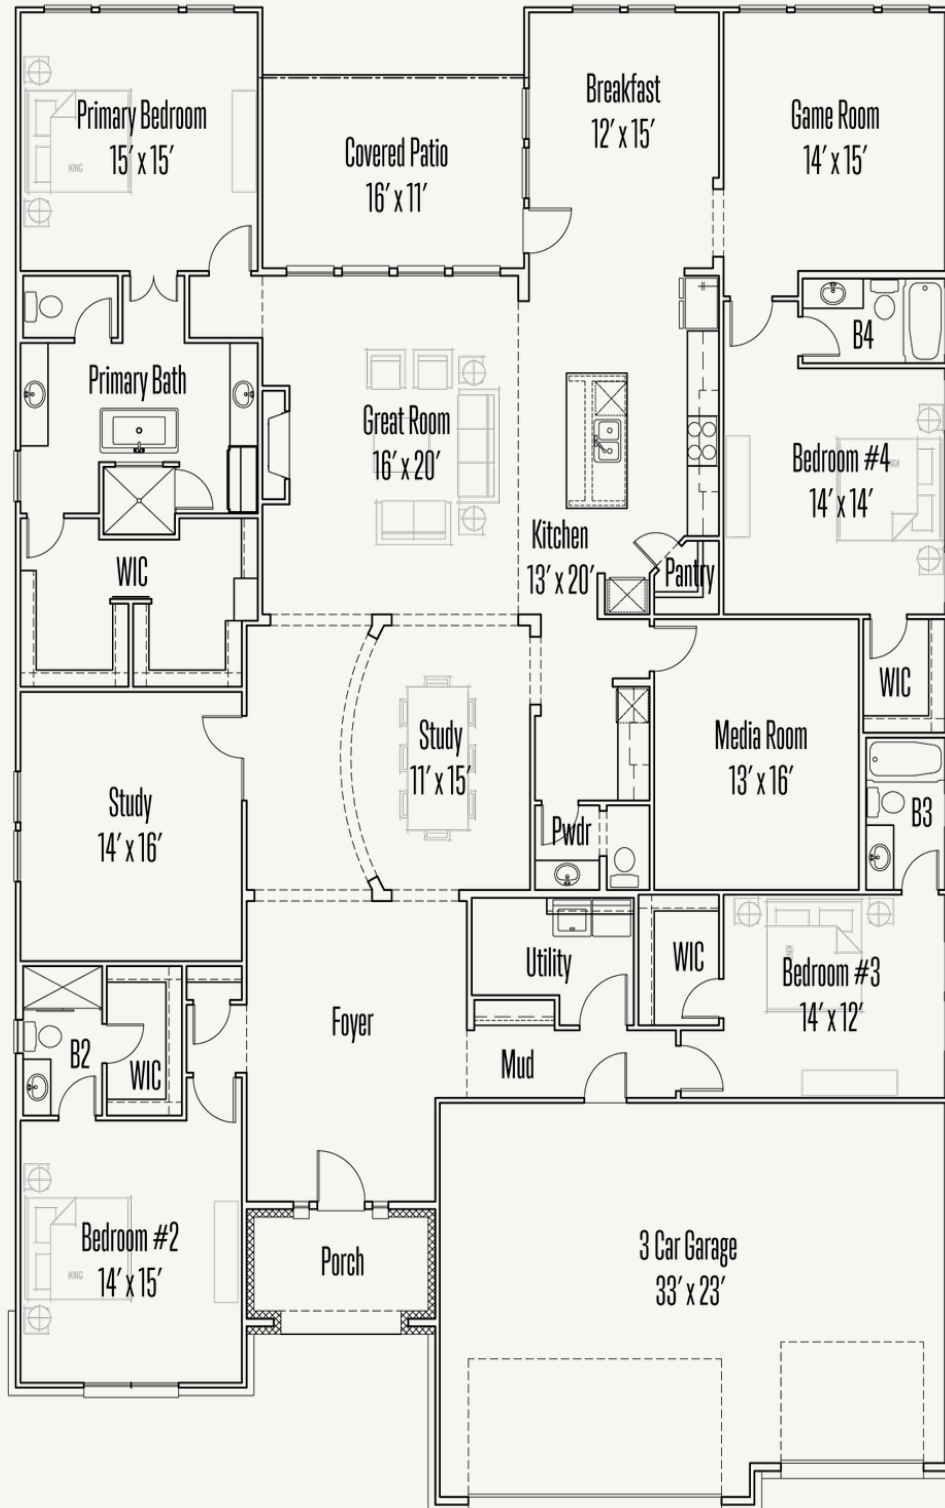

ESPERANZA : 80'S & 90'S

MULBERRY : 70-3888F.1

Elevation A

Elevation B

Elevation C

Elevation D

3,922 sq ft

4 Bedrooms

4.5
Bathrooms

1 Story

3 Car Garage

ESPERANZA : 80'S & 90'S

MULBERRY : 70-3888F.1

FLOOR PLAN_A

ESPERANZA : 80'S & 90'S

MULBERRY : 70-3888F.1

OPTIONS_1

Optional 5' Door at Entry

Optional Double Doors at Entry

Optional Step Ceiling Treatment at Foyer

Optional Double Oven Cabinet at Sloped Ceiling Option

Optional Step Ceiling Treatment at Study

Optional Step Ceiling Treatment at Primary Bedroom

Optional Dresser in Primary WIC

Optional Shower at Bath #4

Optional Shower at Bath #3

Covered Patio

Optional Sliding Glass Door at Great Room

Optional Sink at Bar

Optional Cabinets at Breakfast

Optional Primary Bedroom Box Bay