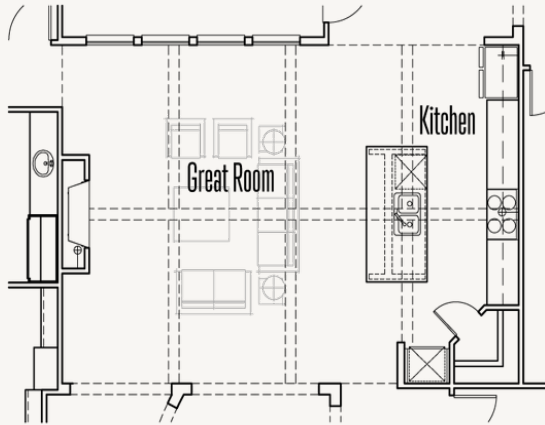

Optional Double Oven Cabinet

Optional Step Ceiling Treatment at Game Room

Optional Step Ceiling Treatment at Great Room

ESPERANZA : 80'S & 90'S

MULBERRY : 70-3888F.1

OPTIONS_2

Optional Slope Ceiling Treatment at Great Room

Optional Dresser in Primary WIC

Optional Shower at Bath #4

Optional Shower at Bath #3

Optional Sliding Glass Door at Great Room

Optional Sink at Bar

Optional Cabinets at Breakfast

Optional Primary Bedroom Box Bay