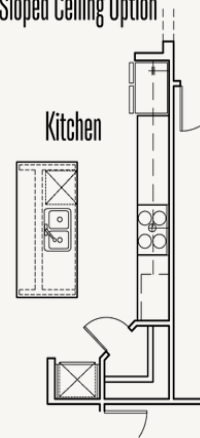

4.5
Bathrooms

1 Story

3 Car Garage

ESPERANZA : 80'S & 90'S

MULBERRY : 70-3888F.1

FLOOR PLAN_A

ESPERANZA : 80'S & 90'S

MULBERRY : 70-3888F.1

OPTIONS_1

Optional 5' Door at Entry

Optional Double Doors at Entry

Optional Step Ceiling Treatment at Foyer

Optional Double Oven Cabinet at Sloped Ceiling Option

Optional Step Ceiling Treatment at Study

Optional Step Ceiling Treatment at Primary Bedroom

Optional Double Oven Cabinet

Optional Step Ceiling Treatment at Game Room

Optional Step Ceiling Treatment at Great Room

ESPERANZA : 80'S & 90'S

MULBERRY : 70-3888F.1

OPTIONS_2

Optional Slope Ceiling Treatment at Great Room

Optional Dresser in Primary WIC

Optional Shower at Bath #4

Optional Shower at Bath #3

Optional Sliding Glass Door at Great Room

Optional Sink at Bar

Optional Cabinets at Breakfast

Optional Primary Bedroom Box Bay