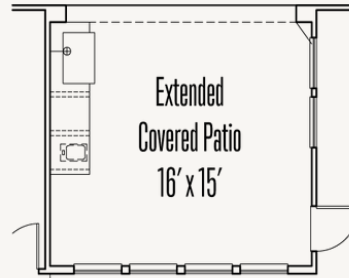

Optional Dresser in Primary WIC

Optional Shower at Bath #4

Optional Shower at Bath #3

Optional Sliding Glass Door at Great Room

Optional Sink at Bar

Optional Cabinets at Breakfast

Optional Primary Bedroom Box Bay

Optional Guest Quarters into Game Room

Optional Guest Quarters into Study

ESPERANZA : 80'S & 90'S

MULBERRY : 70-3888F.1

OPTIONS_4

Optional Extended Covered Patio
w/ Optional Fireplace

Optional Extended Covered Patio

Optional Game Room Box Bay

Optional Extended Covered Patio
w/ Optional Grill &
Optional Fireplace

Optional Extended Covered Patio
w/ Optional Outdoor Kitchen

Optional Game Room Bow Bay

Optional Primary Bedroom Bow Bay