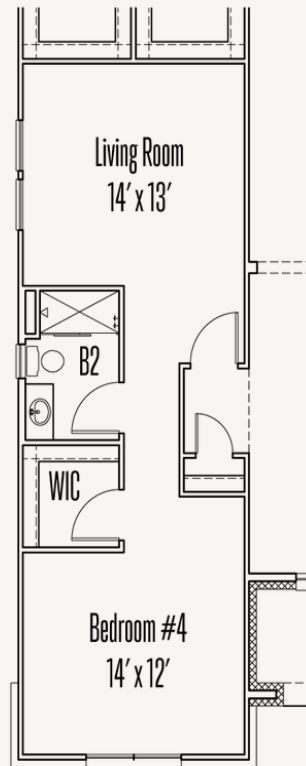

4.5
Bathrooms

1 Story

3 Car Garage

ESPERANZA : 80'S & 90'S

MULBERRY : 70-3888F.1

FLOOR PLAN_A

ESPERANZA : 80'S & 90'S

MULBERRY : 70-3888F.1

Optional Dresser in Primary WIC

Optional Shower at Bath #4

Optional Shower at Bath #3

Optional Sliding Glass Door at Great Room

Optional Sink at Bar

Optional Cabinets at Breakfast

Optional Primary Bedroom Box Bay

Optional Barn Doors at Study

Optional Built in Desk at Study

ESPERANZA : 80'S & 90'S

MULBERRY : 70-3888F.1

OPTIONS_3

Optional Base & Upper
Cabinets at Utility

Optional Base & Full Upper
Cabinets at Utility

Optional Upper
Cabinets at Utility

Optional Guest Quarters into Game Room

Optional Guest Quarters into Study

ESPERANZA : 80'S & 90'S

MULBERRY : 70-3888F.1

OPTIONS_4

Optional Extended Covered Patio
w/ Optional Fireplace

Optional Extended Covered Patio