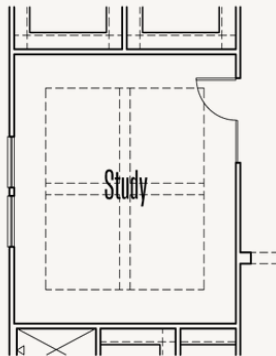

ESPERANZA : 80'S & 90'S

MULBERRY : 70-3888F.1

Elevation A

Elevation B

Elevation C

Elevation D

3,922 sq ft

4 Bedrooms

4.5
Bathrooms

1 Story

3 Car Garage

ESPERANZA : 80'S & 90'S

MULBERRY : 70-3888F.1

FLOOR PLAN_A

ESPERANZA : 80'S & 90'S

MULBERRY : 70-3888F.1

OPTIONS_1

Optional 5' Door at Entry

Optional Double Doors at Entry

Optional Step Ceiling Treatment at Foyer

Optional Double Oven Cabinet at Sloped Ceiling Option

Optional Step Ceiling Treatment at Study

Optional Step Ceiling Treatment at Primary Bedroom

Optional Dresser in Primary WIC

Optional Shower at Bath #4

Optional Shower at Bath #3

Optional Sliding Glass Door at Great Room

Optional Sink at Bar

Optional Cabinets at Breakfast

Optional Primary Bedroom Box Bay