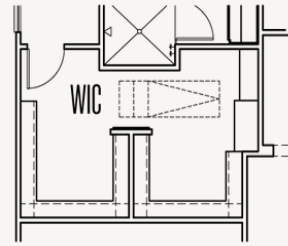

Optional Double Oven Cabinet

Optional Step Ceiling Treatment at Game Room

Optional Step Ceiling Treatment at Great Room

ESPERANZA : 80'S & 90'S

MULBERRY : 70-3888F.1

OPTIONS_2

Optional Slope Ceiling Treatment at Great Room

Optional Dresser in Primary WIC

Optional Shower at Bath #4

Optional Shower at Bath #3

Covered Patio

Optional Sliding Glass Door at Great Room

Optional Sink at Bar

Optional Cabinets at Breakfast

Optional Primary Bedroom Box Bay