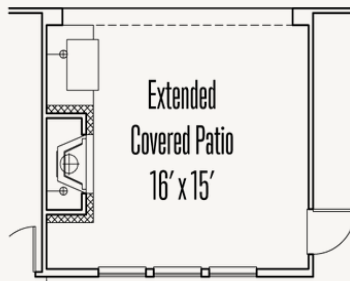

Optional Guest Quarters into Game Room

Optional Guest Quarters into Study

ESPERANZA : 80'S & 90'S

MULBERRY : 70-3888F.1

OPTIONS_4

Optional Extended Covered Patio
w/ Optional Fireplace

Optional Extended Covered Patio

Optional Game Room Box Bay

Optional Extended Covered Patio
w/ Optional Grill &
Optional Fireplace

Optional Extended Covered Patio
w/ Optional Outdoor Kitchen

Optional Game Room Bow Bay

Optional Primary Bedroom Bow Bay