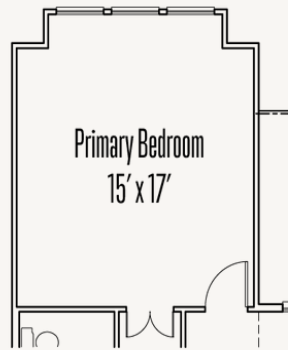

Optional Dresser in Primary WIC

Optional Shower at Bath #4

Optional Shower at Bath #3

Optional Sliding Glass Door at Great Room

Optional Sink at Bar

Optional Cabinets at Breakfast

Optional Primary Bedroom Box Bay

Optional Barn Doors at Study

Optional Built in Desk at Study

ESPERANZA : 80'S & 90'S

MULBERRY : 70-3888F.1

OPTIONS_3

Optional Base & Upper
Cabinets at Utility

Optional Base & Full Upper
Cabinets at Utility

Optional Upper
Cabinets at Utility