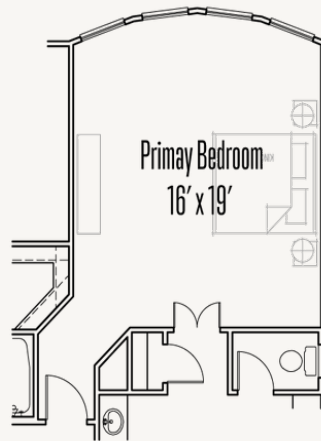

Optional Game Room Box Bay

Optional Shower at Bath 2

Optional 5' Door at Entry

Optional Double Doors at Entry

ESPERANZA : 80'S & 90'S

NOLAN : 80-3500F.1

OPTIONS\_3

Optional Slope Ceiling Treatment at Great Room, Dining Room, and Kitchen

NOLAN : 80-3500F.1

OPTIONS\_4

Optional Game Room Bow Bay

Optional Primary Bedroom Bow Bay