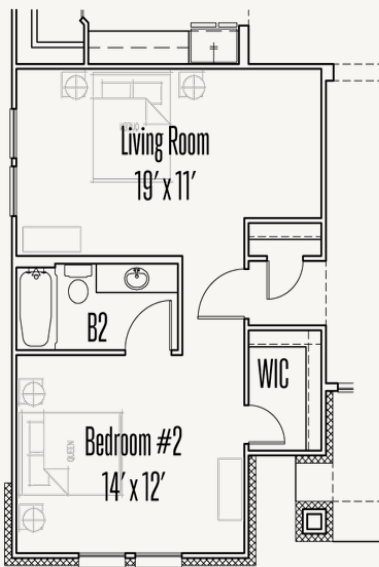

## OPTIONS\_2

Optional Step Ceiling Treatment at Foyer

Optional Double Oven cabinet

Optional Primary Bedroom Box Bay

Optional Sliding Glass Door at Game Room

Optional Shower at Bath 3

Optional Guest Quarters ilo Bedroom #3

Optional Game Room Box Bay

Optional Shower at Bath 2

Optional 5' Door at Entry

Optional Double Doors at Entry

ESPERANZA : 80'S & 90'S

NOLAN : 80-3500F.1

OPTIONS\_3

Optional Slope Ceiling Treatment at Great Room, Dining Room, and Kitchen