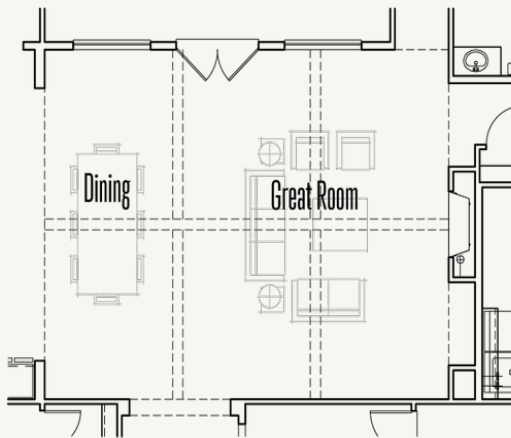

## OPTIONS\_2

Optional Step Ceiling Treatment at Foyer

Optional Double Oven cabinet

Optional Primary Bedroom Box Bay

Optional Sliding Glass Door at Game Room

Optional Shower at Bath 3

Optional Guest Quarters ilo Bedroom #3

Optional Game Room Box Bay

Optional Shower at Bath 2

Optional 5' Door at Entry

Optional Double Doors at Entry

ESPERANZA : 80'S & 90'S

NOLAN : 80-3500F.1

OPTIONS\_3

Optional Slope Ceiling Treatment at Great Room, Dining Room, and Kitchen

Optional Slope Ceiling Treatment at Great Room & Dining Room

Optional Outdoor Kitchen & Optional Fireplace at Covered Patio

Optional Fireplace at Covered Patio

Optional Outdoor Kitchen at Covered Patio

ESPERANZA : 80'S & 90'S