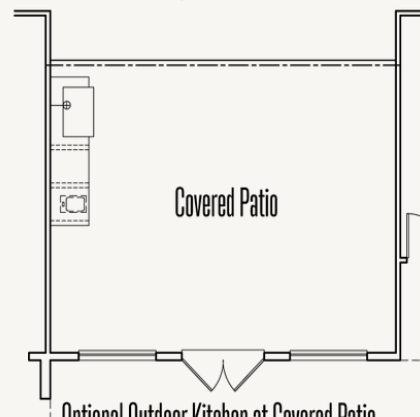

Optional Outdoor Kitchen at Covered Patio