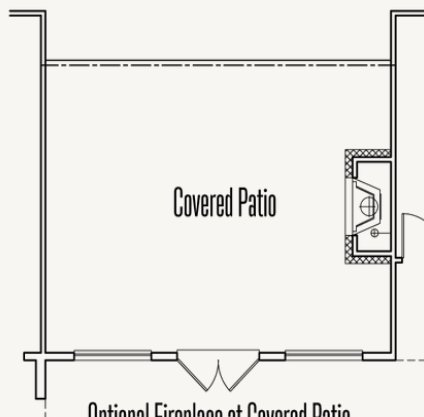

Optional Game Room Box Bay

Optional Shower at Bath 2

Optional 5' Door at Entry

Optional Double Doors at Entry

ESPERANZA : 80'S & 90'S

NOLAN : 80-3500F.1

OPTIONS\_3

Optional Slope Ceiling Treatment at Great Room, Dining Room, and Kitchen

Optional Slope Ceiling Treatment at Great Room & Dining Room

Optional Outdoor Kitchen & Optional Fireplace at Covered Patio

Optional Fireplace at Covered Patio

Optional Outdoor Kitchen at Covered Patio

ESPERANZA : 80'S & 90'S