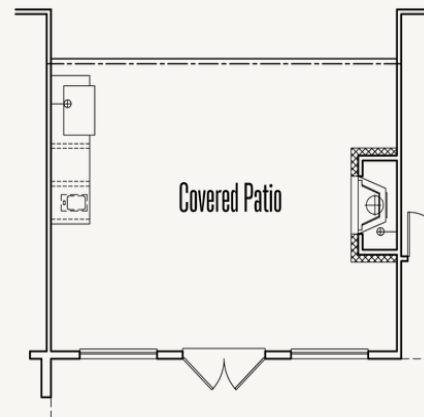

Optional Outdoor Kitchen & Optional Fireplace at Covered Patio