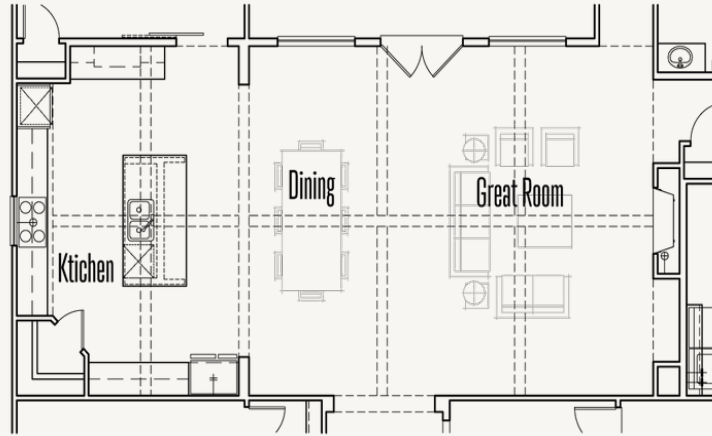

## OPTIONS\_2

Optional Step Ceiling Treatment at Foyer

Optional Double Oven cabinet

Optional Primary Bedroom Box Bay

Optional Sliding Glass Door at Game Room

Optional Shower at Bath 3

Optional Guest Quarters ilo Bedroom #3

Optional Game Room Box Bay

Optional Shower at Bath 2

Optional 5' Door at Entry

Optional Double Doors at Entry

ESPERANZA : 80'S & 90'S

NOLAN : 80-3500F.1

OPTIONS\_3

Optional Slope Ceiling Treatment at Great Room, Dining Room, and Kitchen

Optional Slope Ceiling Treatment at Great Room & Dining Room

Optional Outdoor Kitchen & Optional Fireplace at Covered Patio

Optional Fireplace at Covered Patio

Optional Outdoor Kitchen at Covered Patio

ESPERANZA : 80'S & 90'S