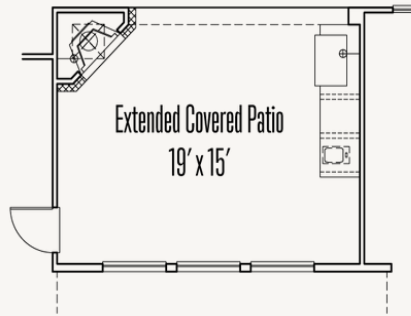

Optional Extended Covered Patio
w/ Optional Grill & Optional Fireplace