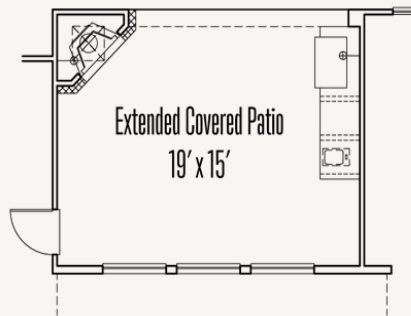

Optional Extended Covered Patio
w/ Optional Grill & Optional Fireplace