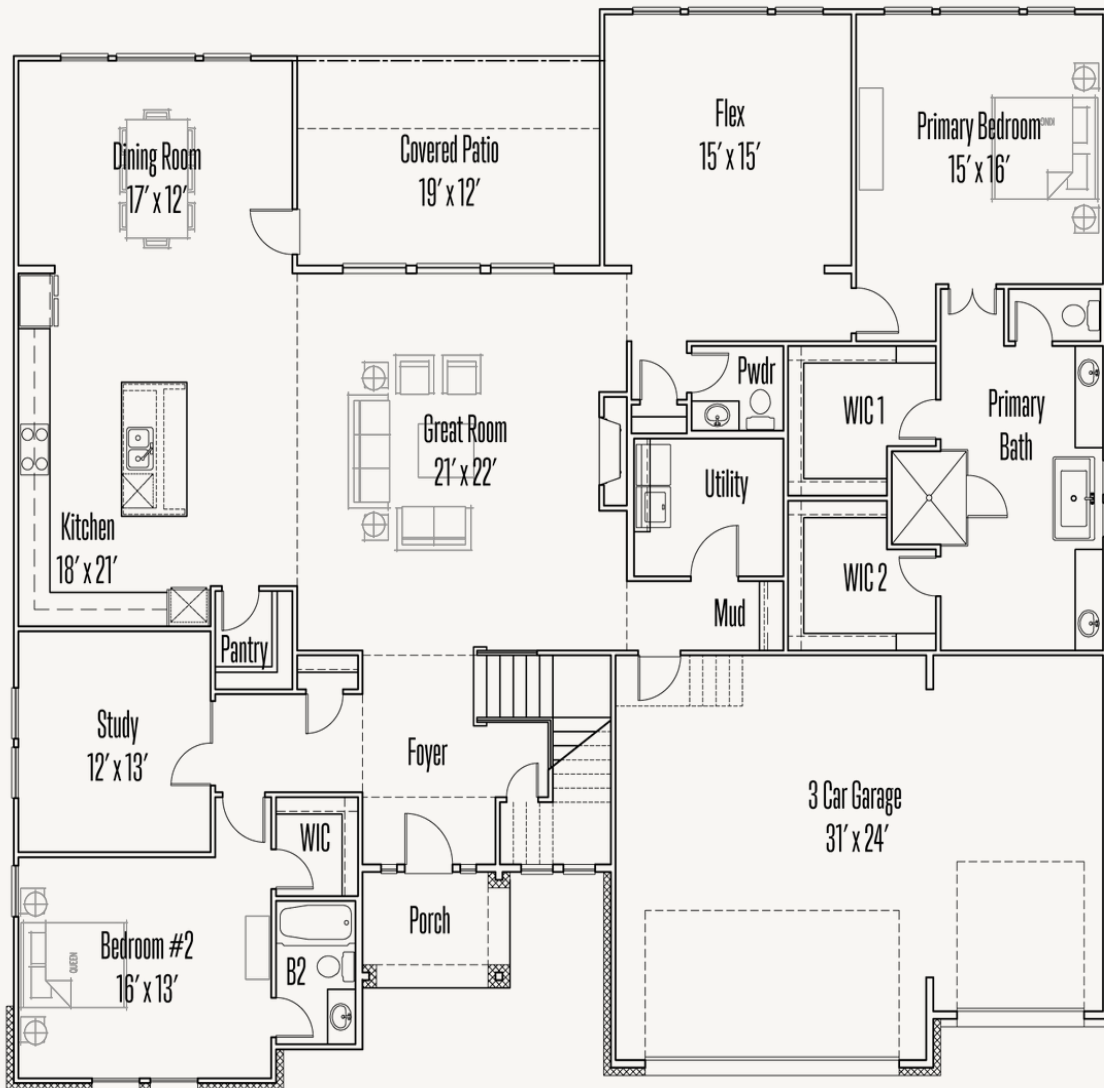

ESPERANZA : 80'S & 90'S

RICHLAND : 80-4305SF.1

Elevation A

Elevation B

Elevation C

4,339 sq ft

4 Bedrooms

4.5  
Bathrooms

2 Stories

3 Car Garage

ESPERANZA : 80'S & 90'S

# RICHLAND : 80-4305SF.1

FIRST FLOOR\_A

ESPERANZA : 80'S & 90'S

## SECOND FLOOR\_A

ESPERANZA : 80'S & 90'S