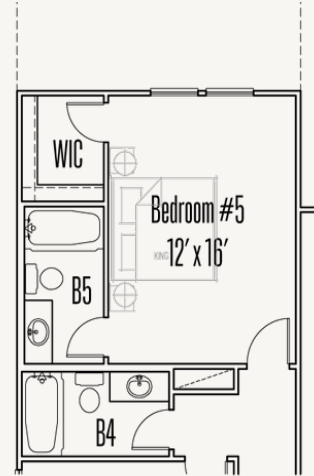

## OPTIONS\_2

Optional Guest Quarters ilo Study

Optional Dresser in WIC 2

Optional 5' Door at Entry

Optional Dresser in WIC 1

Optional Double Doors at Entry

Optional Sliding Doors at Great Room

Optional Shower at Bath 4

Extended Covered Patio  
19' x 15'

Optional Extended Covered Patio

Optional Bedroom 5 at Second Floor

First Floor at Optional Bedroom #5

Optional Wet Bar at Game Room w/  
Optional UC Refrig and/or Ice Maker

Primary Bedroom  
15' x 18'

Optional Coffee Bar at Optional Sitting Area ilo Flex Room

Optional Private Bath at Bathroom 4

ESPERANZA : 80'S & 90'S