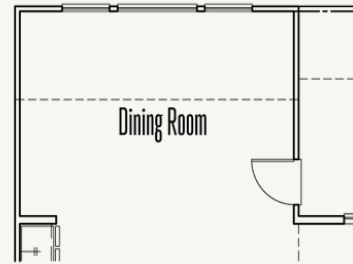

Optional Extended Covered Patio

Optional Bedroom 5 at Second Floor

First Floor at Optional Bedroom #5

Optional Wet Bar at Game Room w/  
Optional UC Refrig and/or Ice Maker

Primary Bedroom  
15' x 18'

Optional Coffee Bar at Optional Sitting Area ilo Flex Room