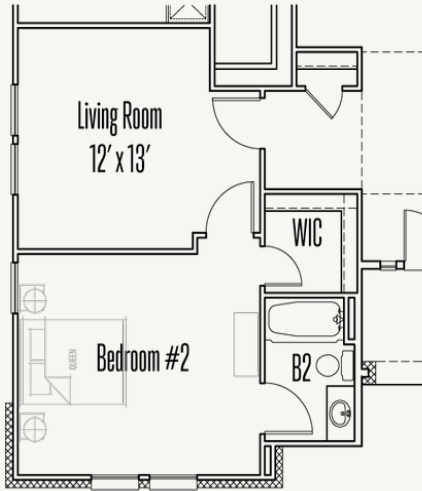

# RICHLAND : 80-4305SF.1

SECOND FLOOR\_A

ESPERANZA : 80'S & 90'S

## OPTIONS\_2

Optional Guest Quarters ilo Study

Optional Dresser in WIC 2

Optional 5' Door at Entry

Optional Dresser in WIC 1

Optional Double Doors at Entry

Optional Sliding Doors at Great Room

Optional Shower at Bath 4

Primary Bedroom  
15' x 18'

Optional Coffee Bar at Optional Sitting Area ilo Flex Room

Optional Private Bath at Bathroom 4

ESPERANZA : 80'S & 90'S