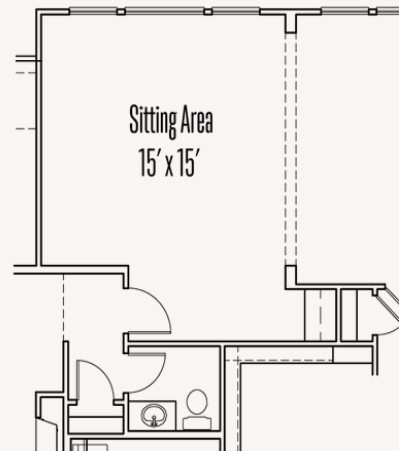

Extended Covered Patio  
19' x 15'

Optional Extended Covered Patio

Optional Bedroom 5 at Second Floor

First Floor at Optional Bedroom #5

Optional Wet Bar at Game Room w/  
Optional UC Refrig and/or Ice Maker

Primary Bedroom  
15' x 18'

Optional Coffee Bar at Optional Sitting Area ilo Flex Room

Optional Private Bath at Bathroom 4

ESPERANZA : 80'S & 90'S