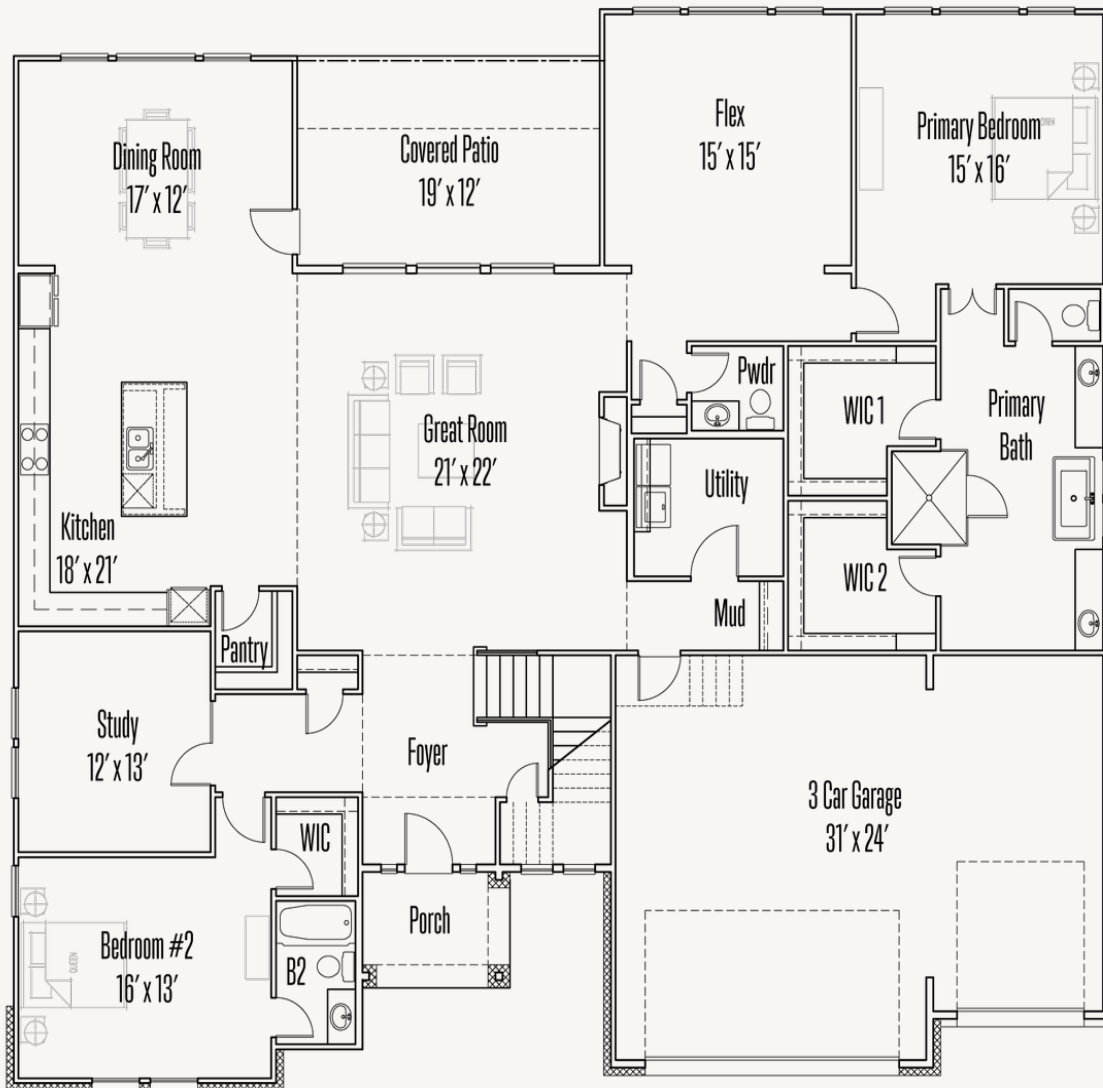

ESPERANZA : 80'S & 90'S

RICHLAND : 80-4305SF.1

Elevation A

Elevation B

Elevation C

4,339 sq ft

4 Bedrooms

4.5  
Bathrooms

2 Stories

3 Car Garage

ESPERANZA : 80'S & 90'S

# RICHLAND : 80-4305SF.1

FIRST FLOOR\_A

ESPERANZA : 80'S & 90'S

# RICHLAND : 80-4305SF.1

SECOND FLOOR\_A

ESPERANZA : 80'S & 90'S