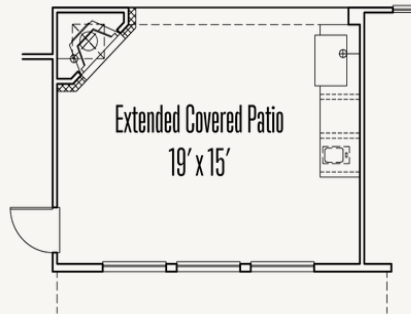

Optional Extended Covered Patio
w/ Optional Grill & Optional Fireplace