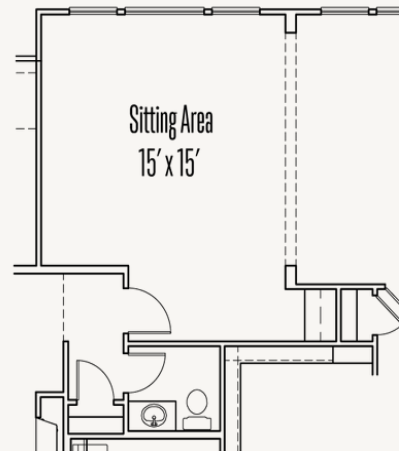

Optional Extended Covered Patio

Optional Bedroom 5 at Second Floor

First Floor at Optional Bedroom #5

Optional Wet Bar at Game Room w/  
Optional UC Refrig and/or Ice Maker

Primary Bedroom  
15' x 18'

Optional Coffee Bar at Optional Sitting Area ilo Flex Room