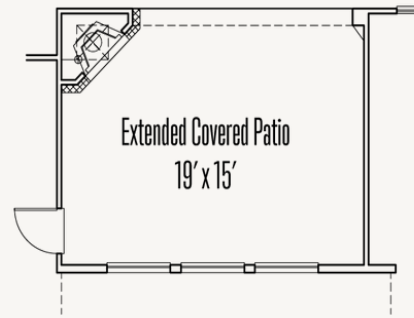

Optional Extended Covered Patio
w/ Optional Fireplace