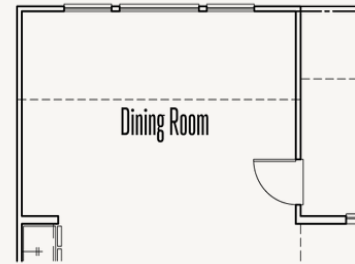

Extended Covered Patio  
19' x 15'

Optional Extended Covered Patio

Optional Bedroom 5 at Second Floor

First Floor at Optional Bedroom #5

Optional Wet Bar at Game Room w/  
Optional UC Refrig and/or Ice Maker