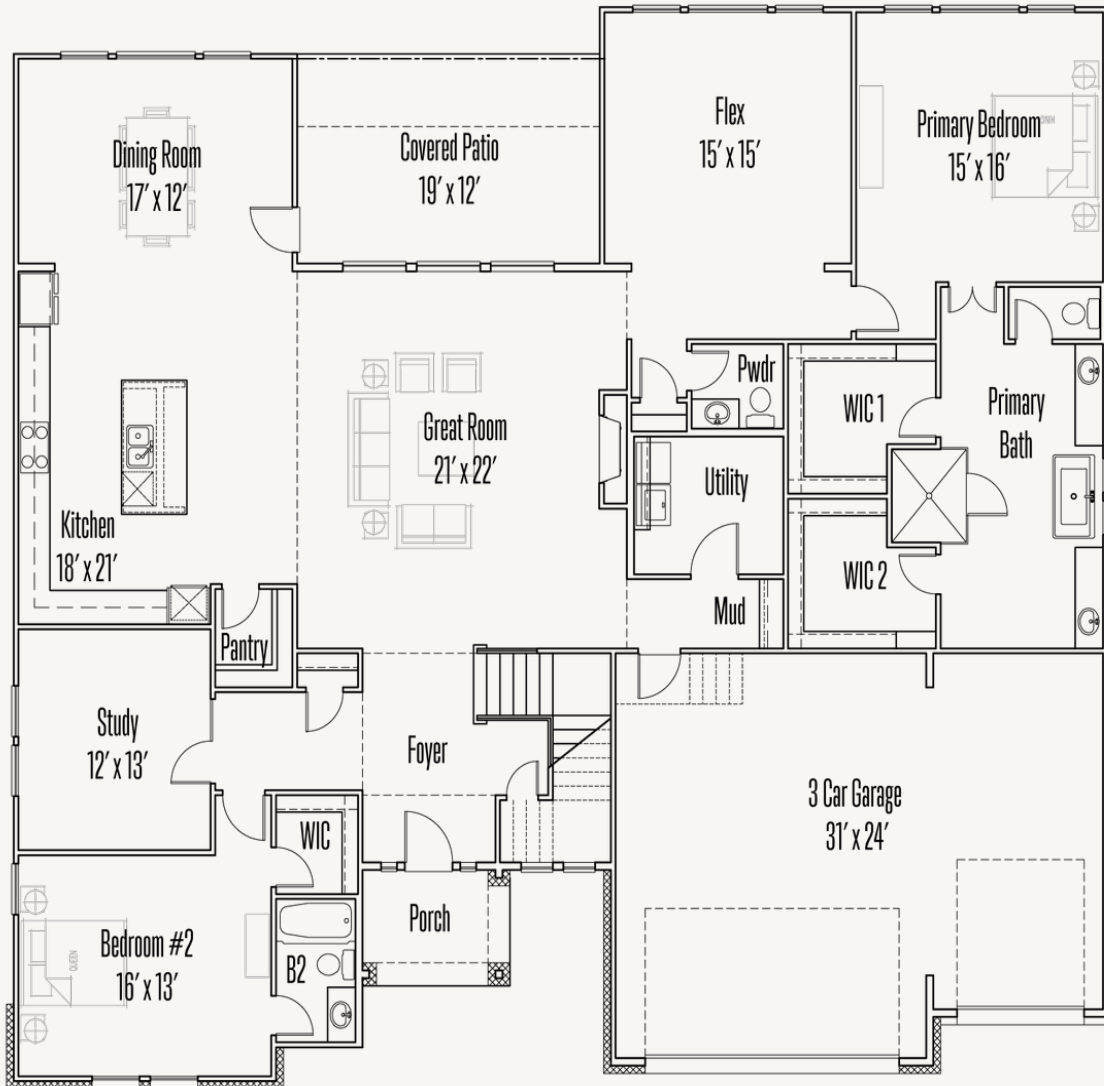

ESPERANZA : 80'S & 90'S

RICHLAND : 80-4305SF.1

Elevation A

Elevation B

Elevation C

4,339 sq ft

4 Bedrooms

4.5  
Bathrooms

2 Stories

3 Car Garage

ESPERANZA : 80'S & 90'S

## FIRST FLOOR\_A

ESPERANZA : 80'S & 90'S

# RICHLAND : 80-4305SF.1

SECOND FLOOR\_A

ESPERANZA : 80'S & 90'S