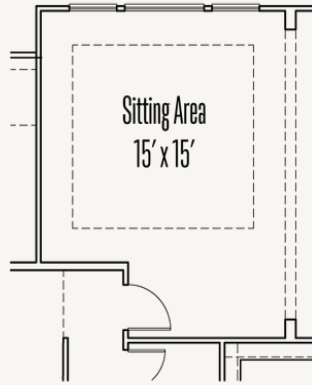

ESPERANZA : 80'S & 90'S

RICHLAND : 80-4305SF.1

OPTIONS_4

Optional Sitting Area w/
Optional Step Ceiling Treatment