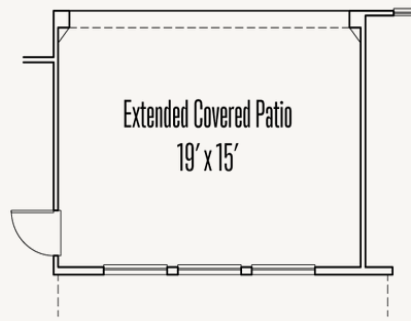

Optional Extended Covered Patio

Optional Bedroom 5 at Second Floor

First Floor at Optional Bedroom #5

Optional Wet Bar at Game Room w/  
Optional UC Refrig and/or Ice Maker

Primary Bedroom  
15' x 18'

Optional Coffee Bar at Optional Sitting Area ilo Flex Room