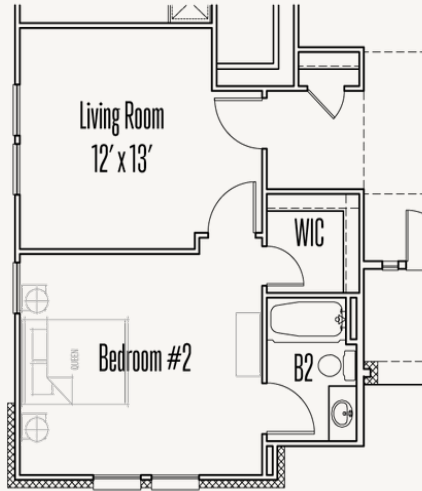

# RICHLAND : 80-4305SF.1

FIRST FLOOR\_A

ESPERANZA : 80'S & 90'S

# RICHLAND : 80-4305SF.1

SECOND FLOOR\_A

ESPERANZA : 80'S & 90'S

## OPTIONS\_2

Optional Guest Quarters ilo Study

Optional Dresser in WIC 2

Optional 5' Door at Entry

Optional Dresser in WIC 1

Optional Double Doors at Entry

Optional Sliding Doors at Great Room

Optional Shower at Bath 4

Primary Bedroom  
15' x 18'

Optional Coffee Bar at Optional Sitting Area ilo Flex Room

Optional Private Bath at Bathroom 4

ESPERANZA : 80'S & 90'S