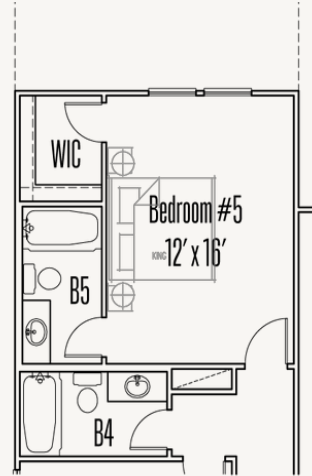

## OPTIONS\_2

Optional Guest Quarters ilo Study

Optional Dresser in WIC 2

Optional 5' Door at Entry

Optional Dresser in WIC 1

Optional Double Doors at Entry

Optional Sliding Doors at Great Room

Optional Shower at Bath 4

Optional Extended Covered Patio

Optional Bedroom 5 at Second Floor

First Floor at Optional Bedroom #5

Optional Wet Bar at Game Room w/  
Optional UC Refrig and/or Ice Maker

Primary Bedroom  
15' x 18'

Optional Coffee Bar at Optional Sitting Area ilo Flex Room