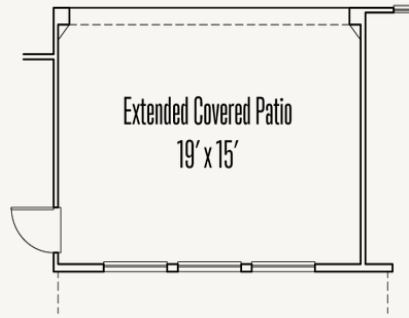

Extended Covered Patio  
19' x 15'

Optional Extended Covered Patio

Optional Bedroom 5 at Second Floor

First Floor at Optional Bedroom #5

Optional Wet Bar at Game Room w/  
Optional UC Refrig and/or Ice Maker