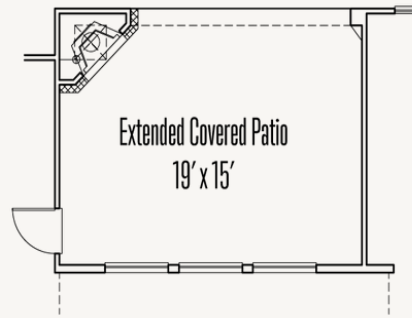

Optional Extended Covered Patio
w/ Optional Fireplace