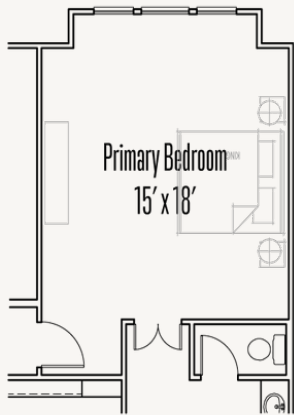

Optional Primary Bedroom Box Bay