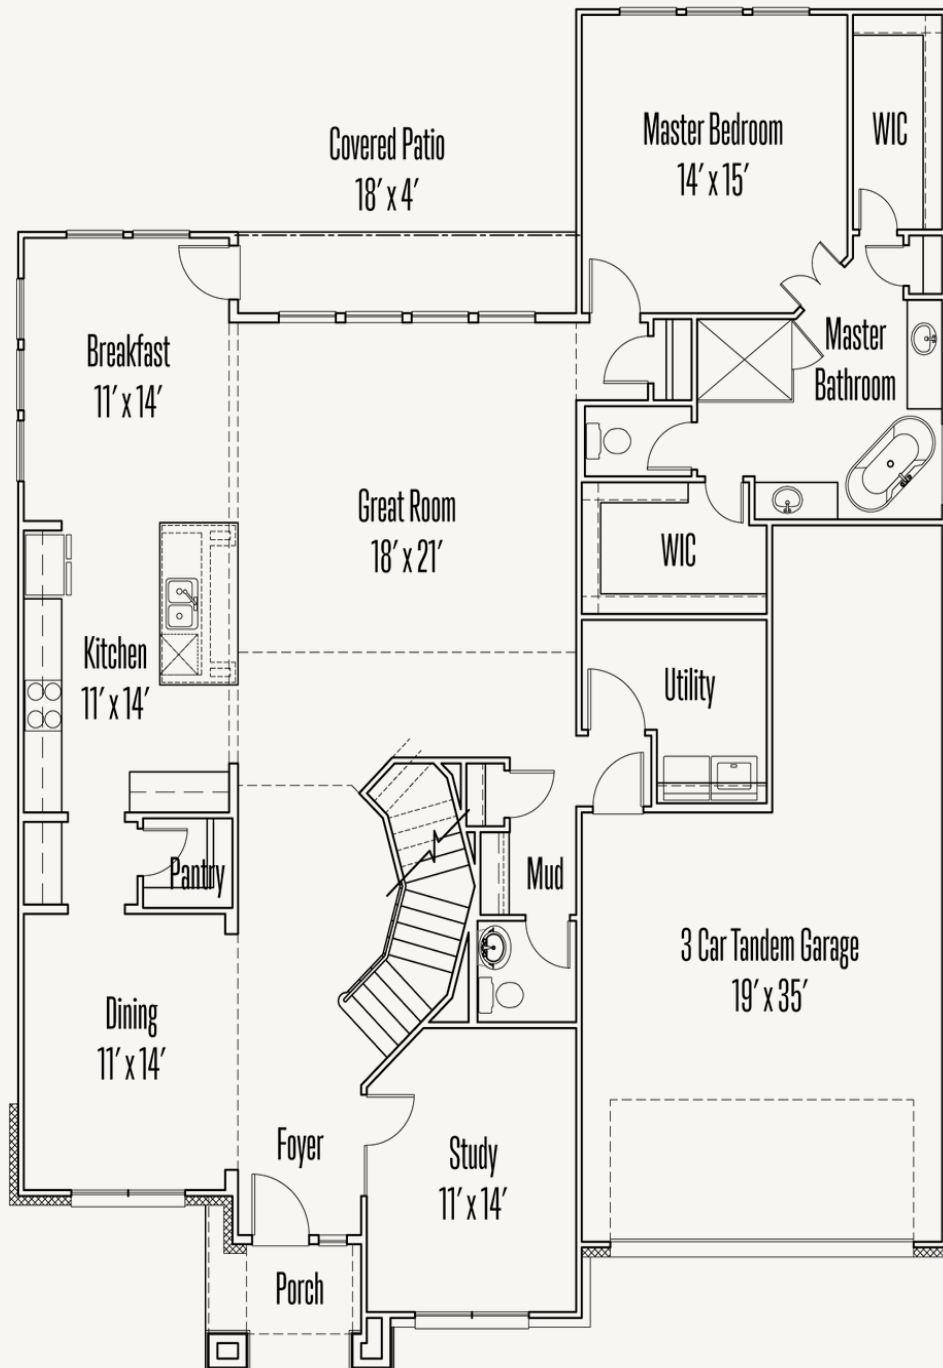

ESPERANZA

LAFAYETTE : 60-3428F.1

Elevation A

Elevation B

Elevation C

3,443 sq ft

4 Bedrooms

3.5
Bathrooms

2 Stories

3 Car Garage

ESPERANZA

LAFAYETTE : 60-3428F.1

FIRST FLOOR_A

ESPERANZA

LAFAYETTE : 60-3428F.1

SECOND FLOOR_A