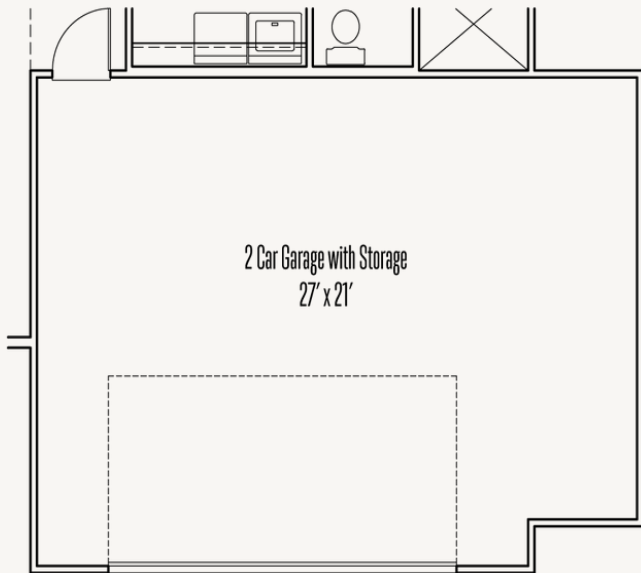

Optional Two Car Garage with Storage