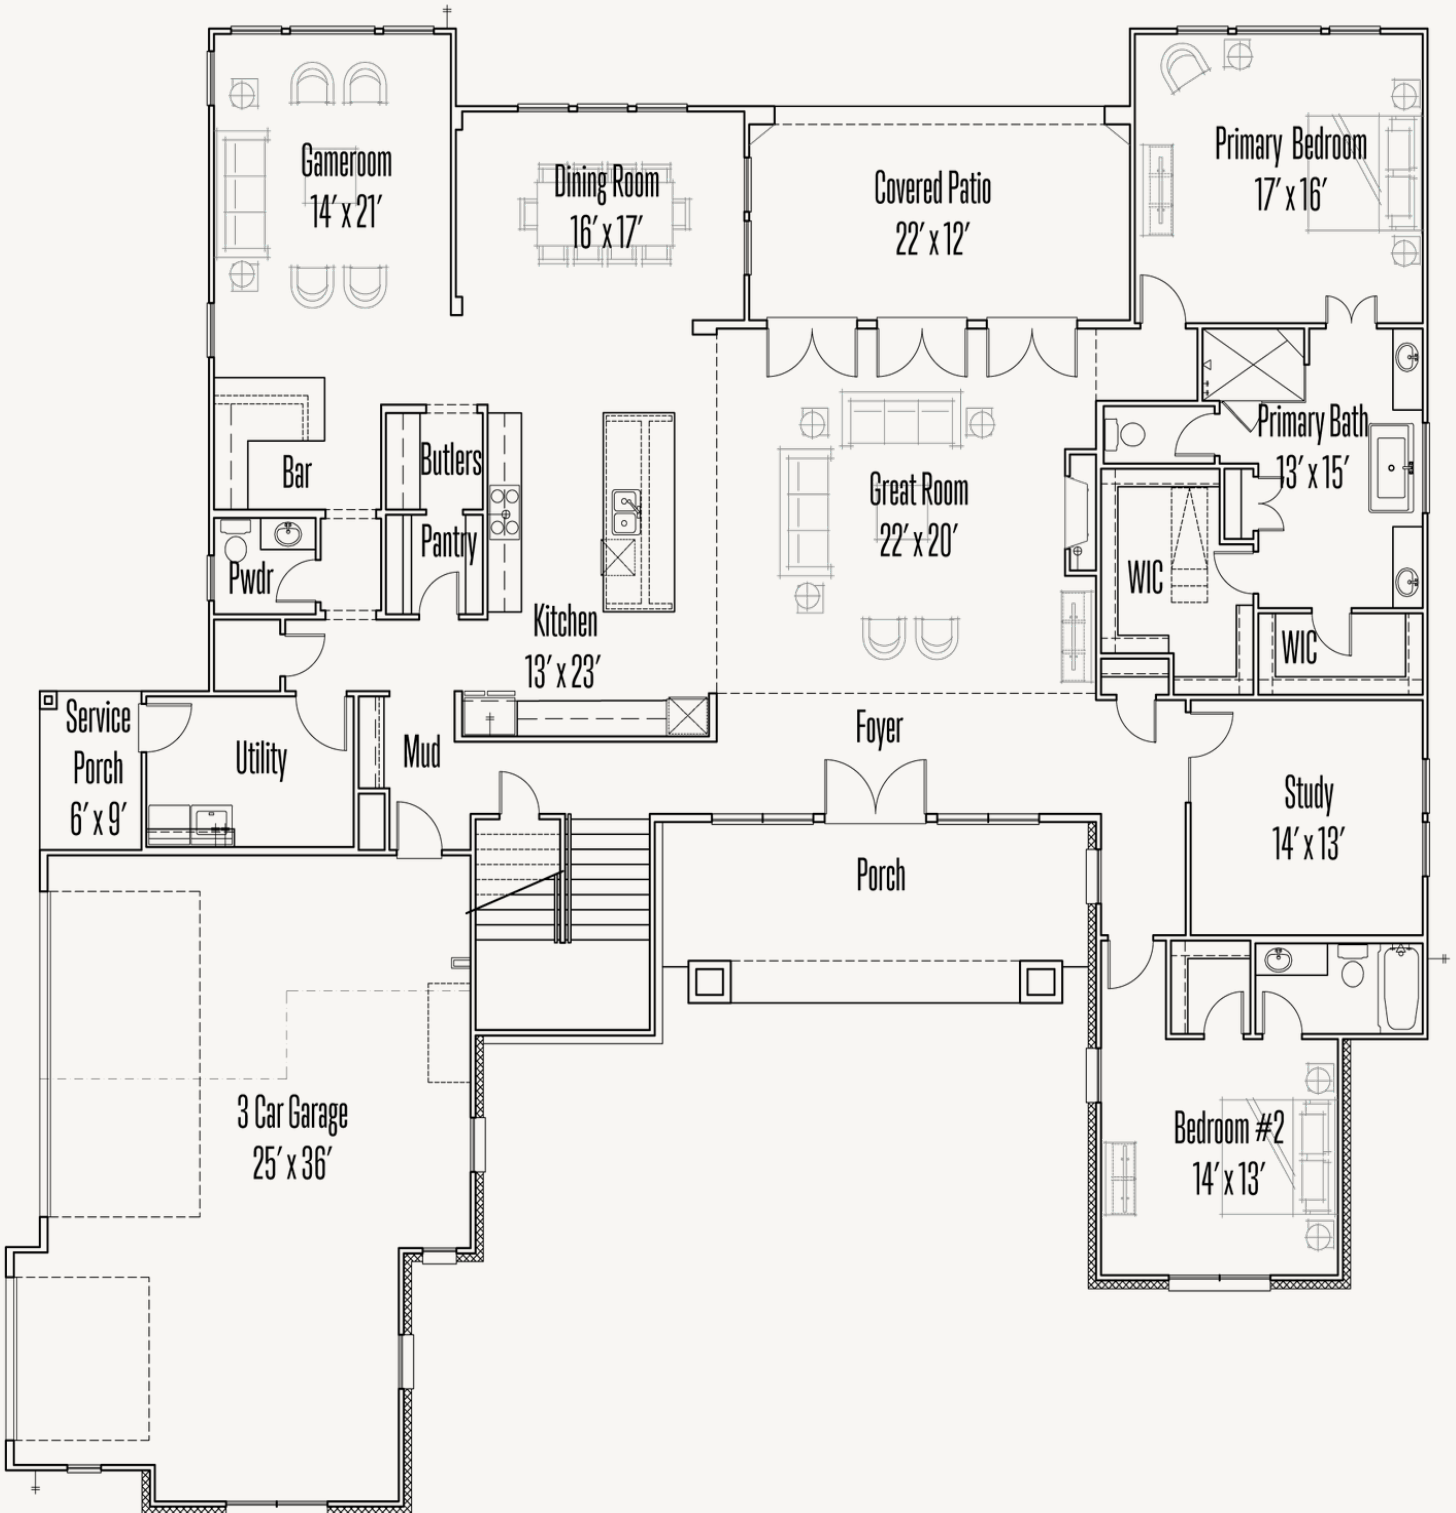

GEORGE'S RANCH : 1 ACRE +

BOWIE : BOYL-4620S.1

FIRST FLOOR_A