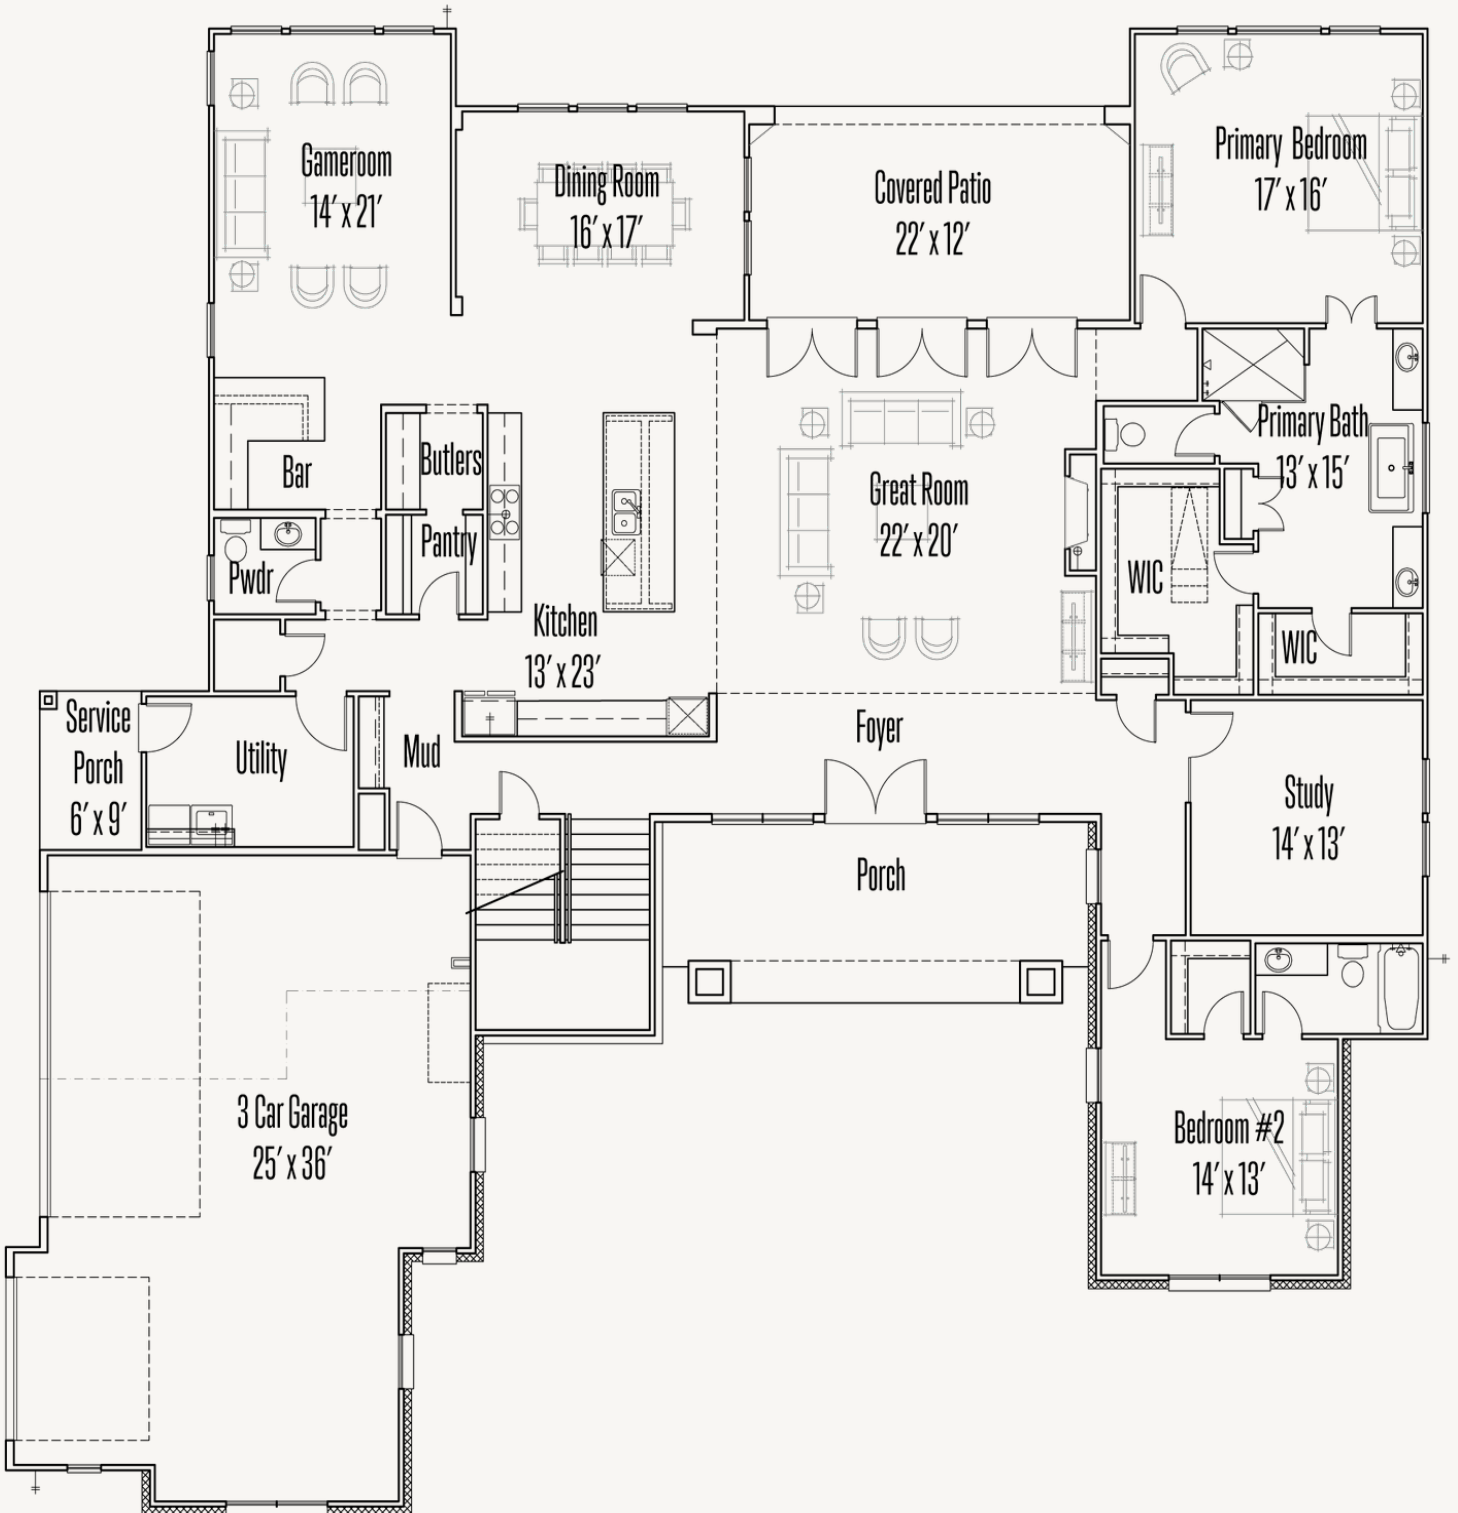

GEORGE'S RANCH : 1 ACRE +

BOWIE : BOYL-4620S.1

Elevation_A

Elevation_B

Elevation_C

4,670 sq ft

5 Bedrooms

4.5
Bathrooms

2 Stories

3 Car Garage

GEORGE'S RANCH : 1 ACRE +

BOWIE : BOYL-4620S.1

FIRST FLOOR_A

GEORGE'S RANCH : 1 ACRE +

BOWIE : BOYL-4620S.1

SECOND FLOOR_A