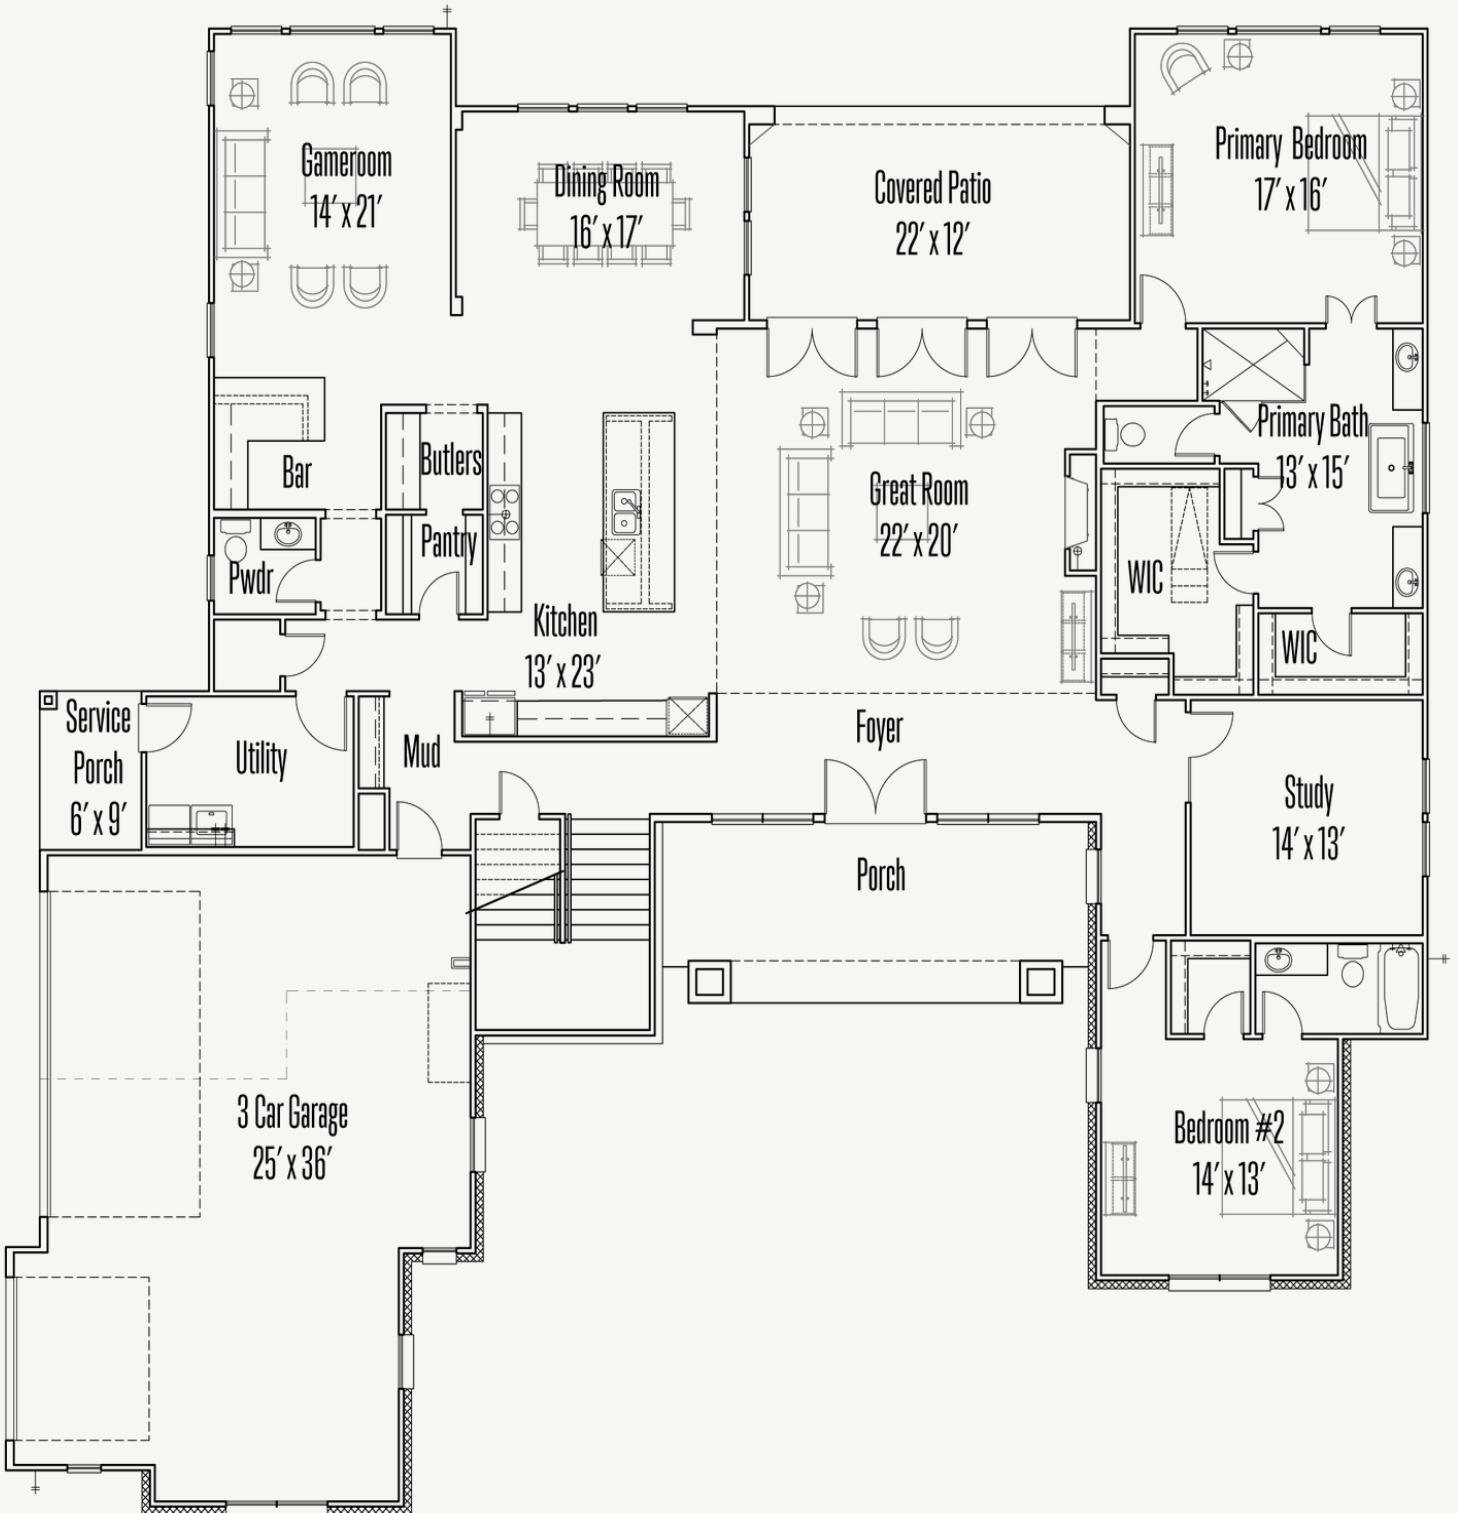

GEORGE'S RANCH : 1 ACRE +

BOWIE : BOYL-4620S.1

FIRST FLOOR_A