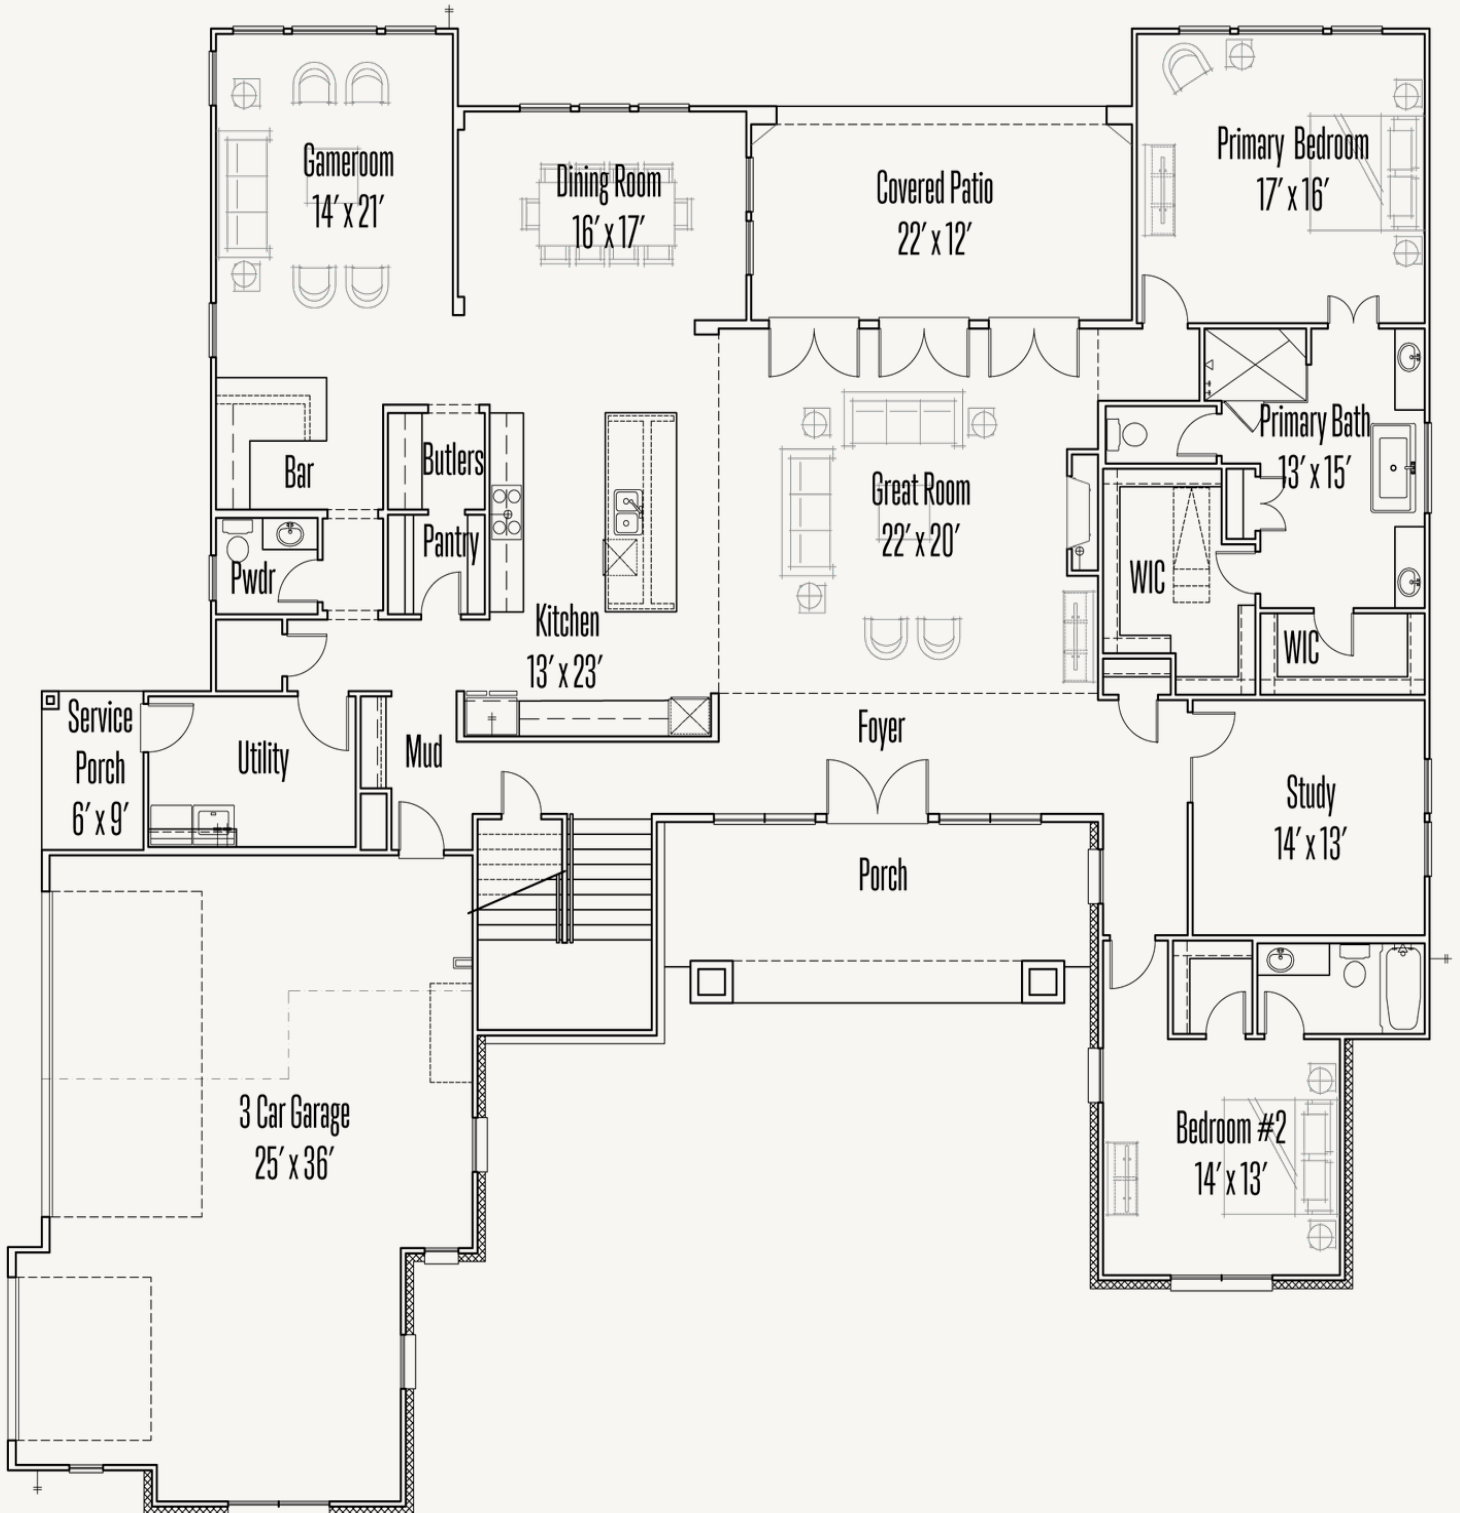

GEORGE'S RANCH : 1 ACRE +

BOWIE : BOYL-4620S.1

Elevation_A

Elevation_B

Elevation_C

4,670 sq ft

5 Bedrooms

4.5
Bathrooms

2 Stories

3 Car Garage

GEORGE'S RANCH : 1 ACRE +

BOWIE : BOYL-4620S.1

FIRST FLOOR_A

GEORGE'S RANCH : 1 ACRE +

BOWIE : BOYL-4620S.1

SECOND FLOOR_A