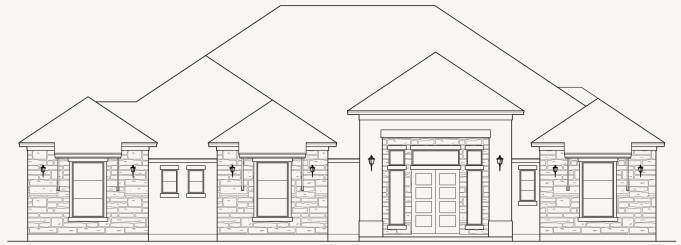

GEORGE'S RANCH : 1 ACRE +
PEASE : BOYL-3942S.1

Elevation_A

Elevation_B

Elevation_C

Elevation_D

3,990 sq ft

4 Bedrooms

4.5
Bathrooms

1 Story

3 Car Garage

GEORGE'S RANCH : 1 ACRE +

PEASE : BOYL-3942S.1

FLOOR PLAN_A