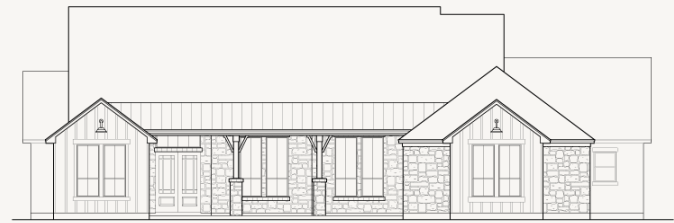

GEORGE'S RANCH : 1 ACRE +

VERMENTINO II : BOYL-4081S.1

Elevation_A

Elevation_B

Elevation_C

Elevation_D

4,130 sq ft

4 Bedrooms

4.5
Bathrooms

1 Story

3 Car Garage

GEORGE'S RANCH : 1 ACRE +

VERMENTINO II : BOYL-4081S.1

FLOOR PLAN_A