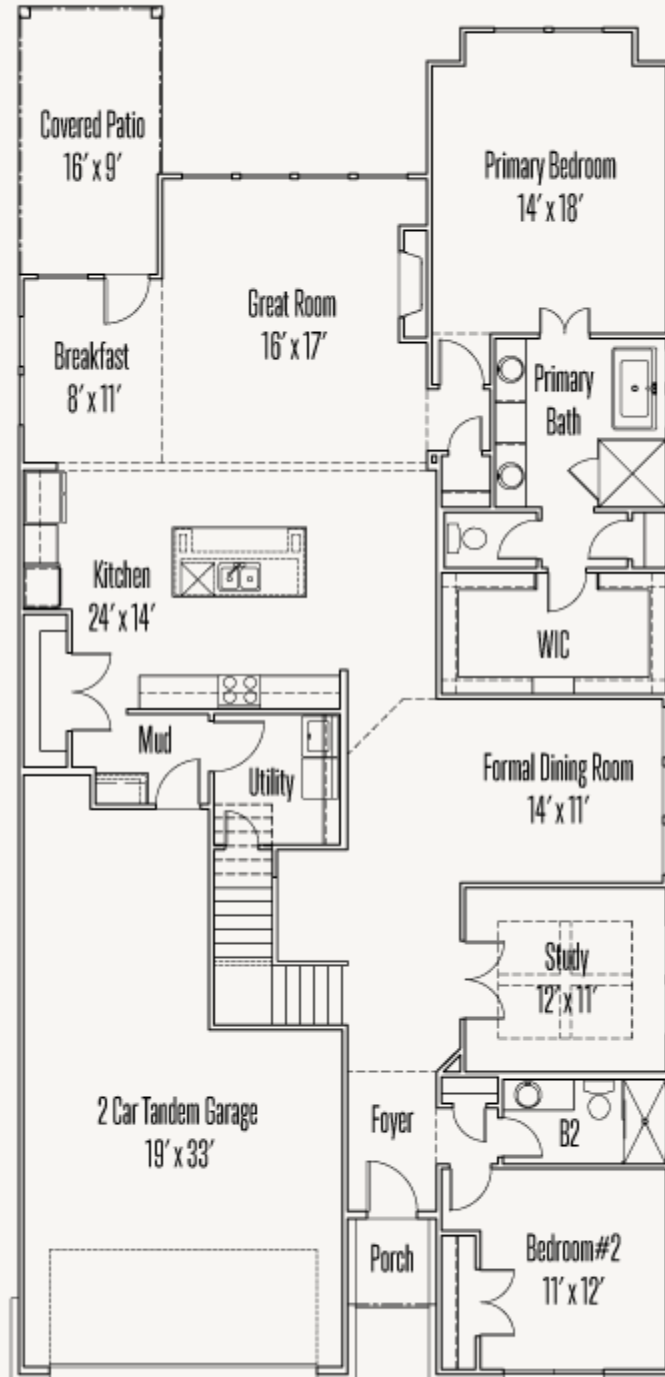

# 1608 EATON PARK

JOHNSON : 50-3126F.1

VENTANA : 60'S

# 1608 EATON PARK

JOHNSON : 50-3126F.1

## FIRST FLOOR

VENTANA : 60'S

## SECOND FLOOR