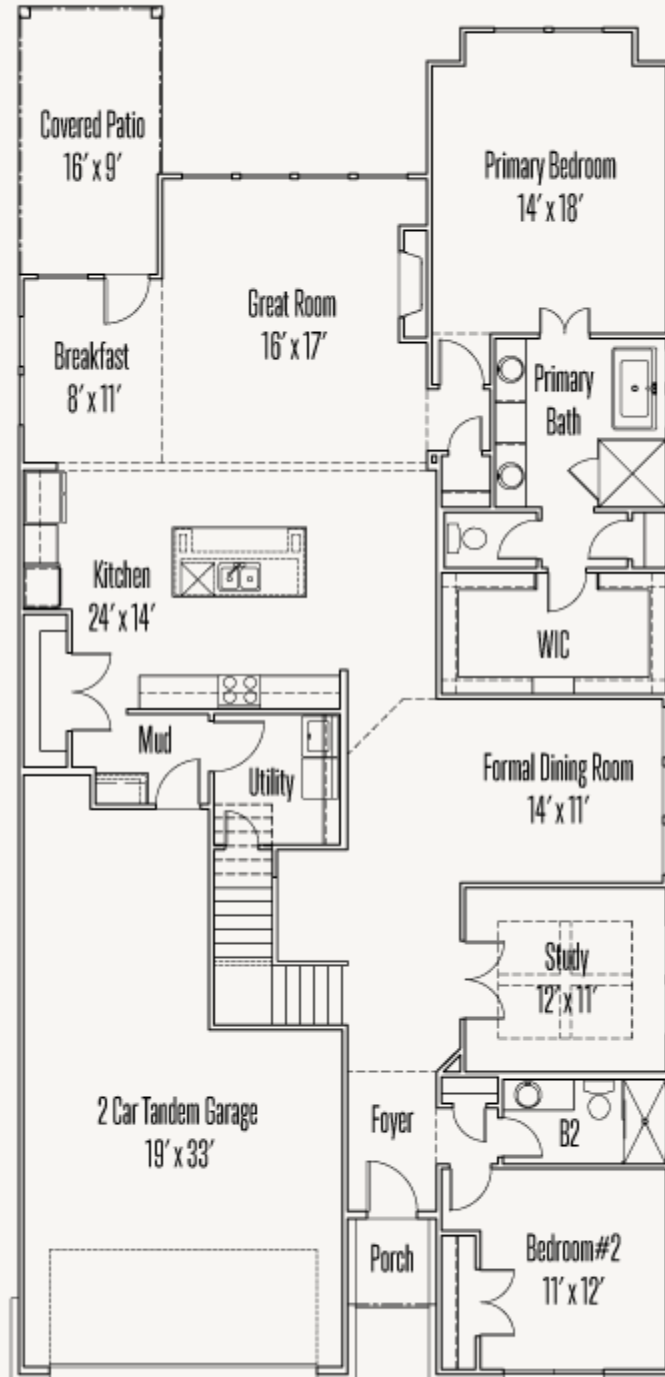

VENTANA : 60'S

1608 EATON PARK

JOHNSON : 50-3126F.1

FIRST FLOOR