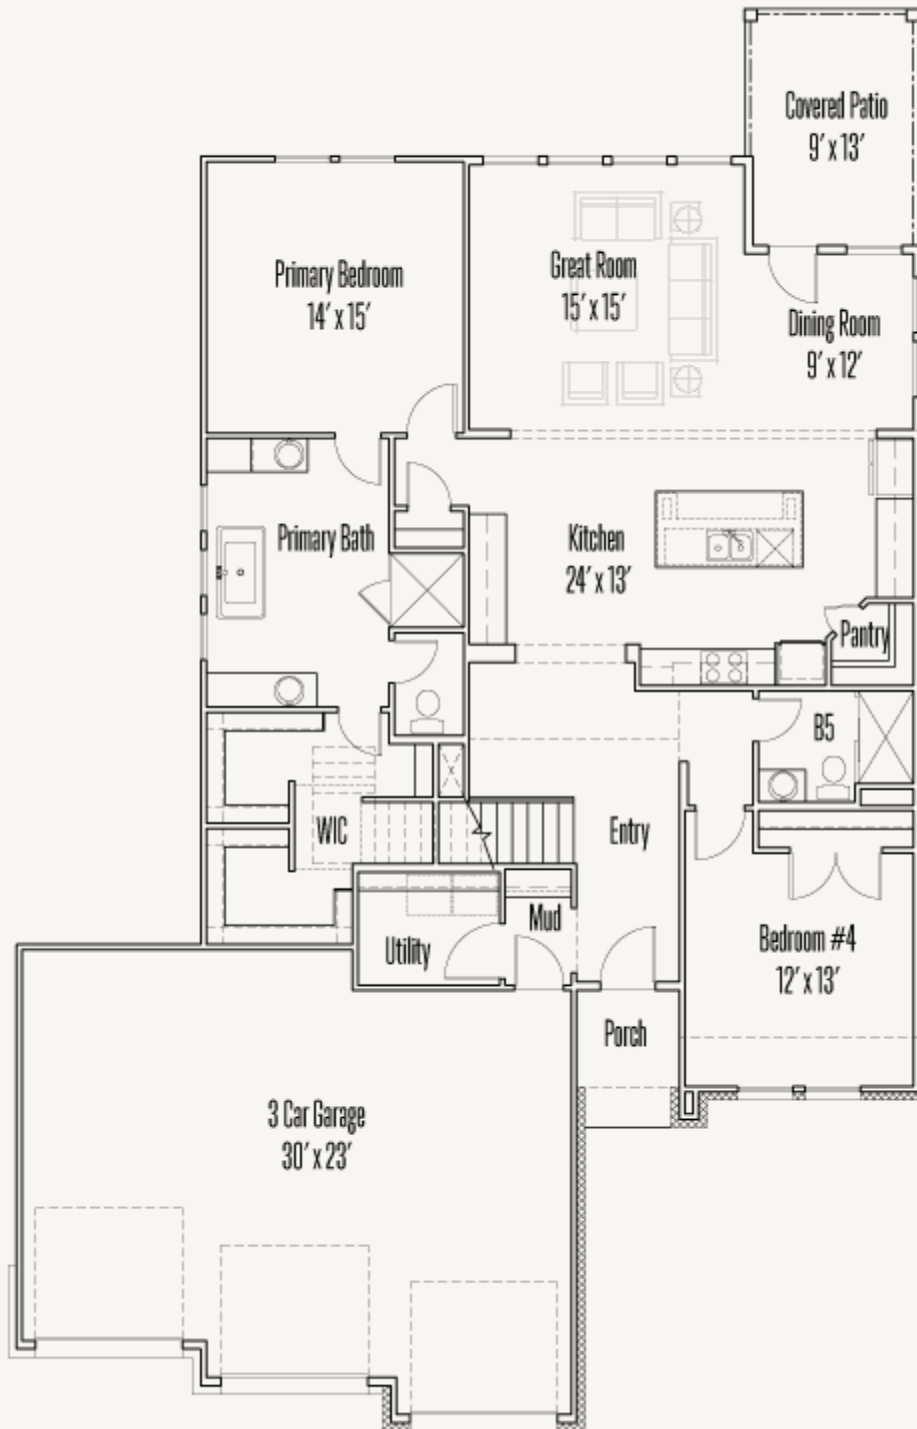

VENTANA : 60'S

# 1612 EATON PARK

DUVALL : 50-2751F.1

2,768 sq ft

5 Bedrooms

4 Bathrooms

2 Stories

3 Car Garage

VENTANA : 60'S

## FIRST FLOOR

VENTANA : 60'S

## SECOND FLOOR