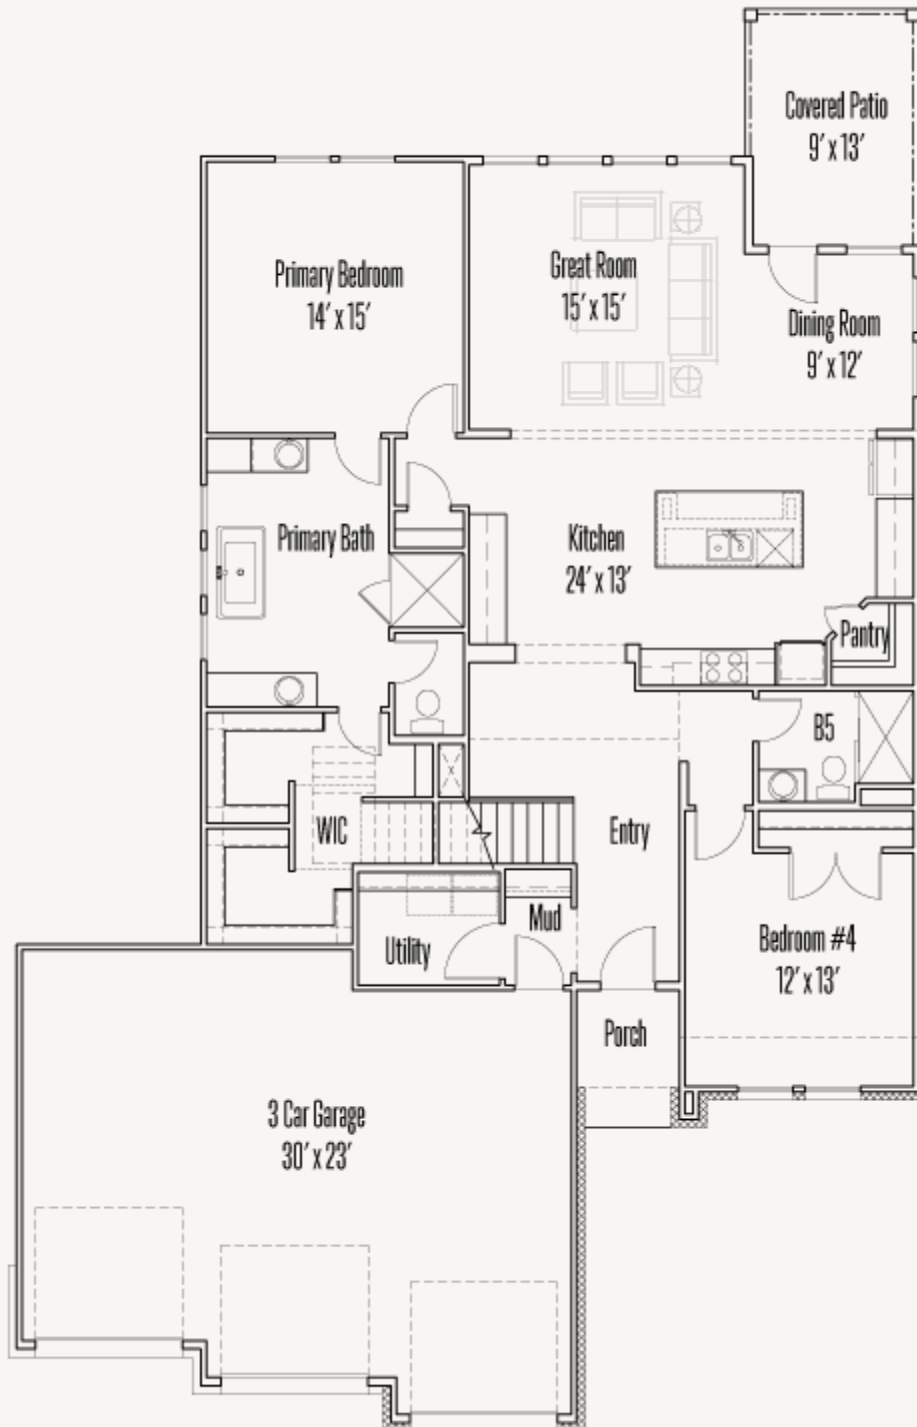

VENTANA : 60'S

# 1612 EATON PARK

DUVALL : 50-2751F.1

2,768 sq ft

5 Bedrooms

4 Bathrooms

2 Stories

3 Car Garage

VENTANA : 60'S

## FIRST FLOOR

VENTANA : 60'S

## SECOND FLOOR