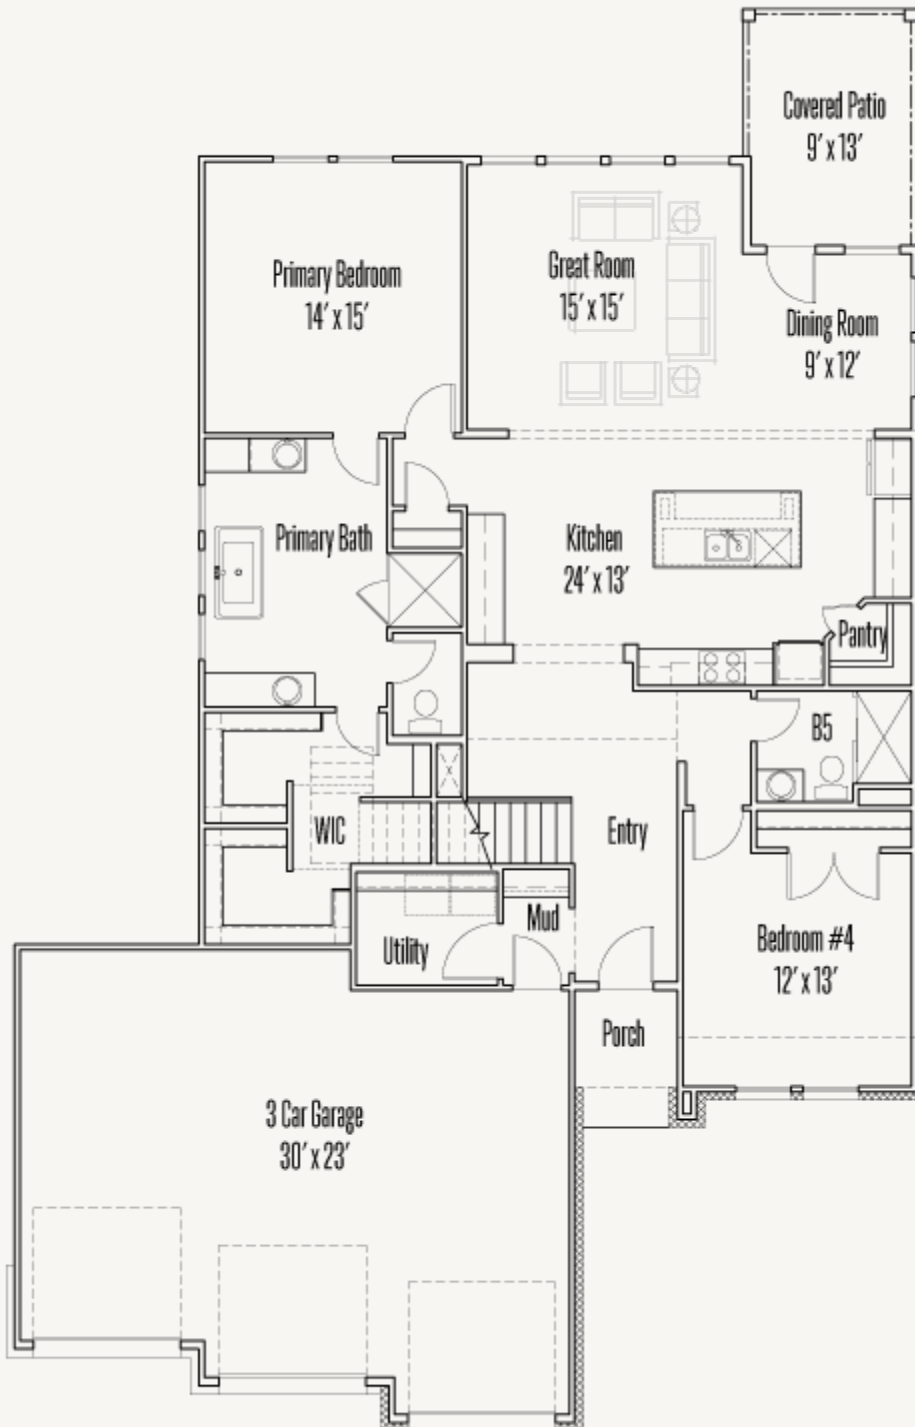

VENTANA : 60'S

1612 EATON PARK

DUVALL : 50-2751F.1

2,768 sq ft

5 Bedrooms

4 Bathrooms

2 Stories

3 Car Garage

VENTANA : 60'S

1612 EATON PARK

DUVALL : 50-2751F.1

FIRST FLOOR

VENTANA : 60'S

1612 EATON PARK

DUVALL : 50-2751F.1

SECOND FLOOR