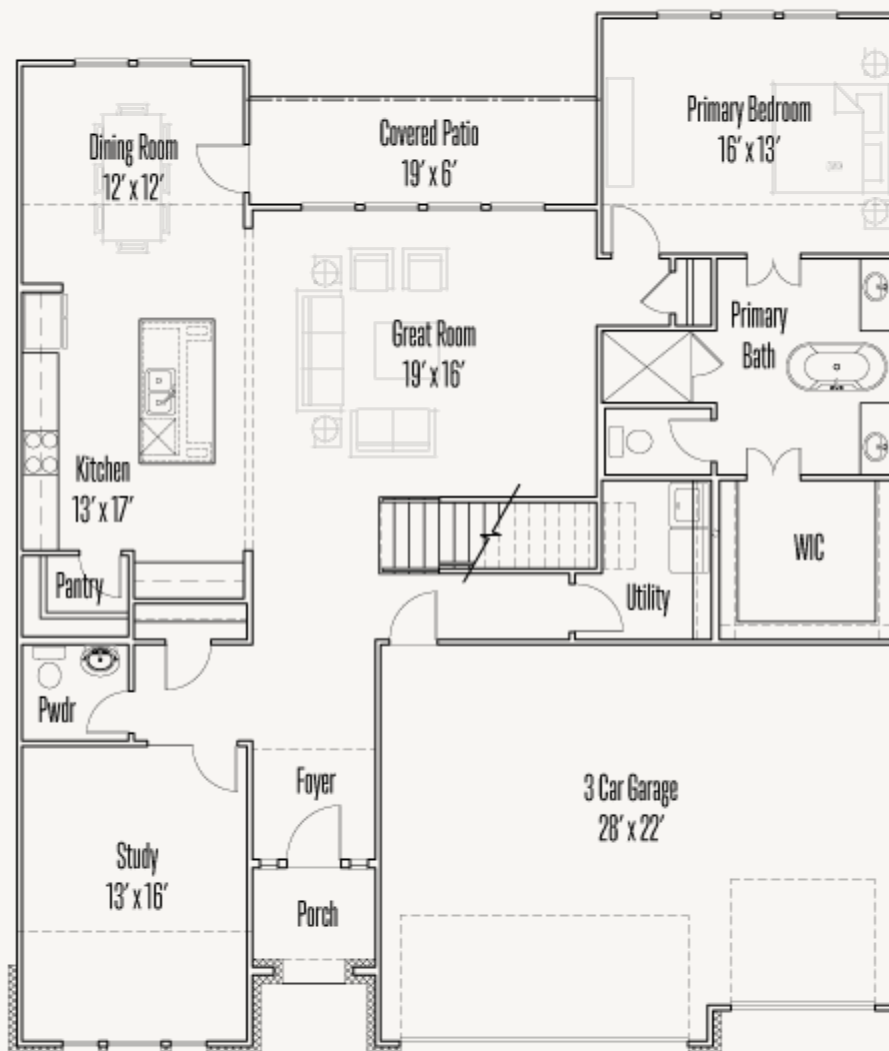

# 1616 EATON PARK

STODDERT : 60-3098F.1

~~Was: \$676,146~~  
Now: \$639,900

3,144 sq ft

5 Bedrooms

4.5 Bathrooms

2 Stories

3 Car Garage

VENTANA : 60'S

## FIRST FLOOR

VENTANA : 60'S

## SECOND FLOOR