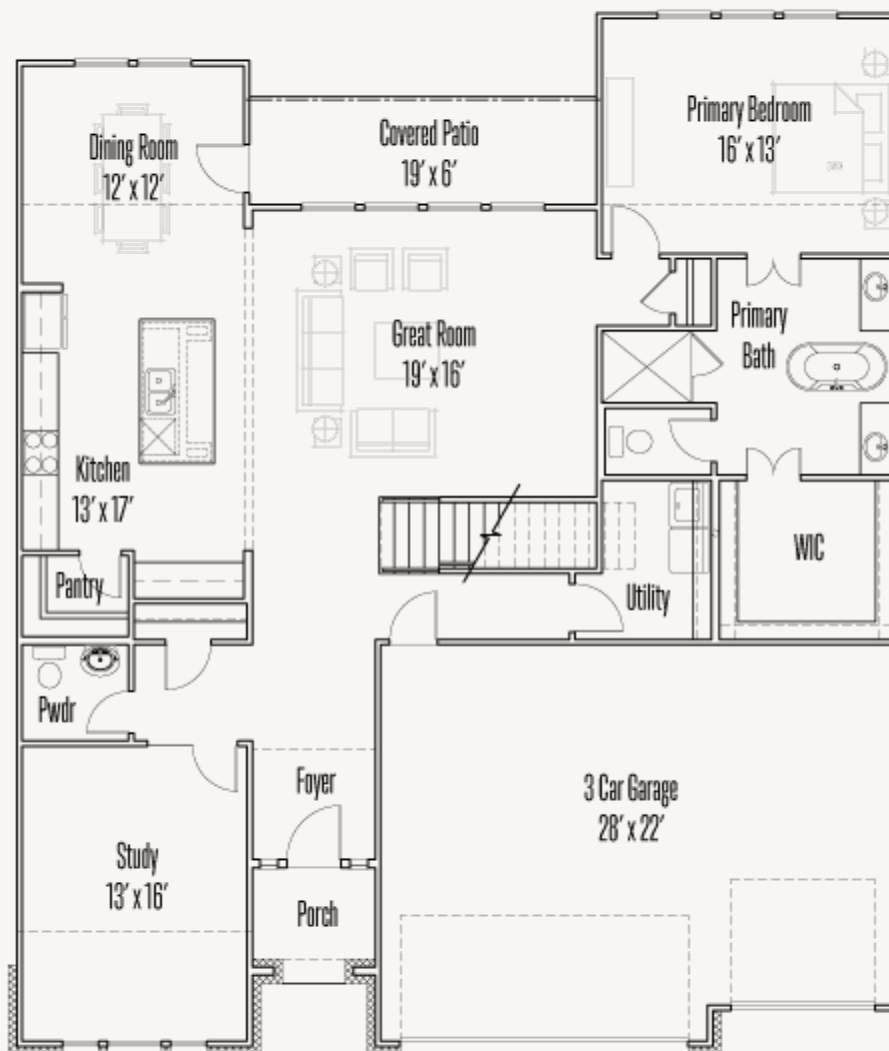

VENTANA : 60'S

1616 EATON PARK

STODDERT : 60-3098F.1

Was: ~~\$676,146~~

Now: \$598,900

3,144 sq ft

5 Bedrooms

4.5 Bathrooms

2 Stories

3 Car Garage

VENTANA : 60'S

1616 EATON PARK

STODDERT : 60-3098F.1

FIRST FLOOR

VENTANA : 60'S

1616 EATON PARK

STODDERT : 60-3098F.1

SECOND FLOOR