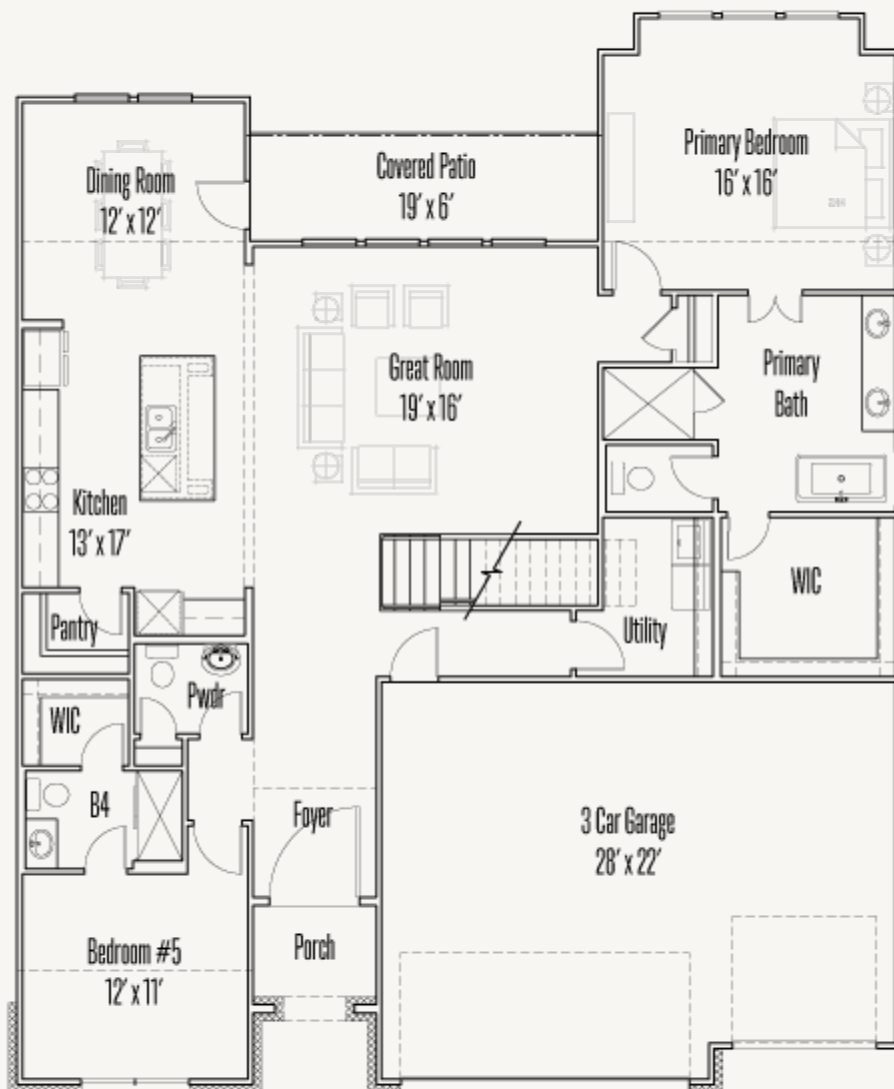

VENTANA : 60'S

1616 EATON PARK

STODDERT : 60-3098F.1

3,144 sq ft

5 Bedrooms

4.5 Bathrooms

2 Stories

3 Car Garage

VENTANA : 60'S

1616 EATON PARK

STODDERT : 60-3098F.1

FIRST FLOOR

VENTANA : 60'S

1616 EATON PARK

STODDERT : 60-3098F.1

SECOND FLOOR