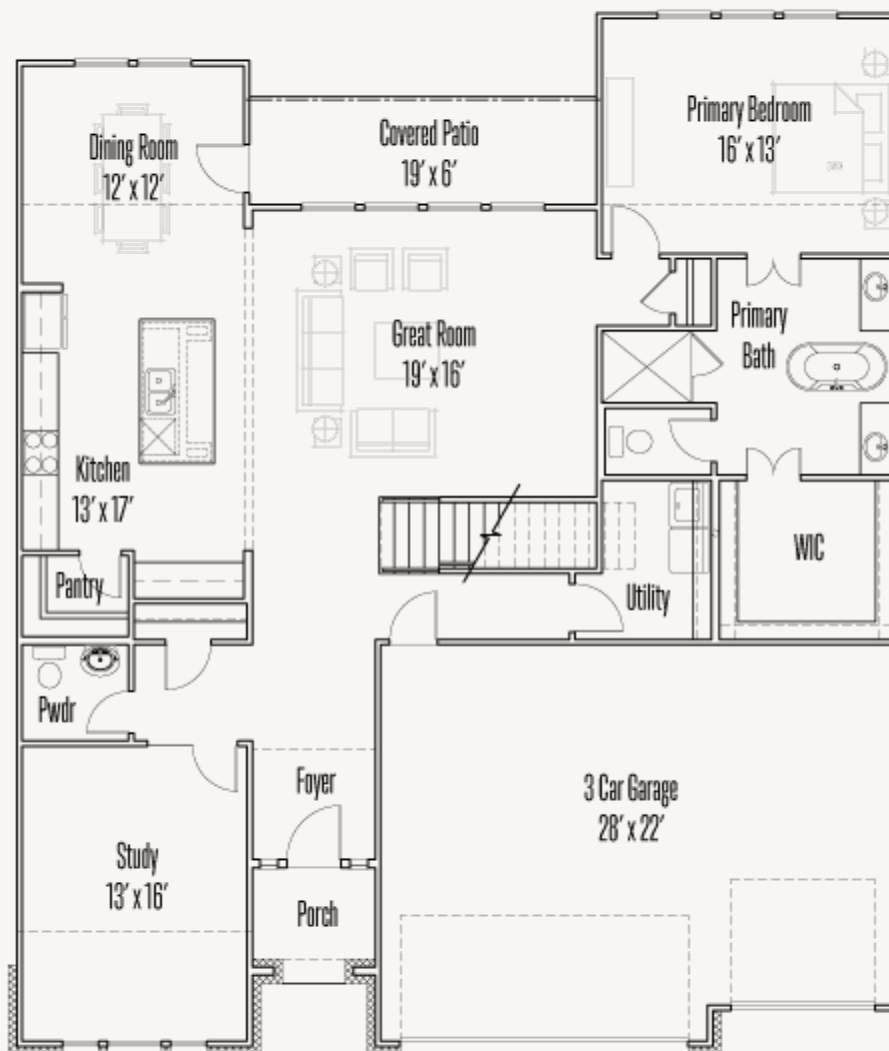

VENTANA : 60'S

1616 EATON PARK

STODDERT : 60-3098F.1

Was: \$676,146

Now: \$594,900

3,144 sq ft

5 Bedrooms

4.5 Bathrooms

2 Stories

3 Car Garage

VENTANA : 60'S

1616 EATON PARK

STODDERT : 60-3098F.1

FIRST FLOOR

VENTANA : 60'S

1616 EATON PARK

STODDERT : 60-3098F.1

SECOND FLOOR