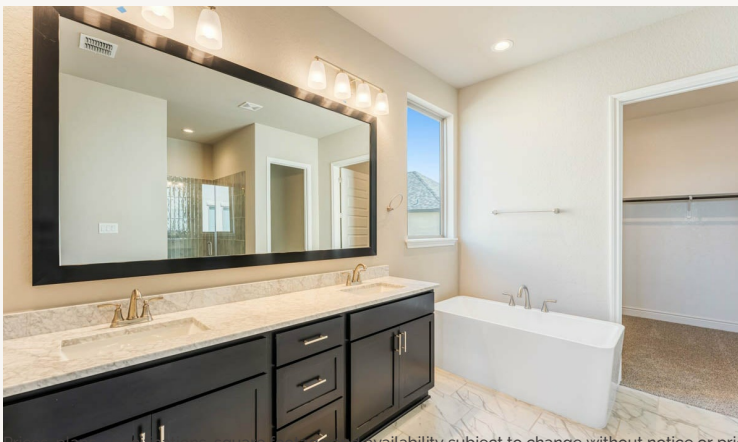

VENTANA : 60'S

1616 EATON PARK

STODDERT : 60-3098F.1

3,144 sq ft

5 Bedrooms

4.5 Bathrooms

2 Stories

3 Car Garage