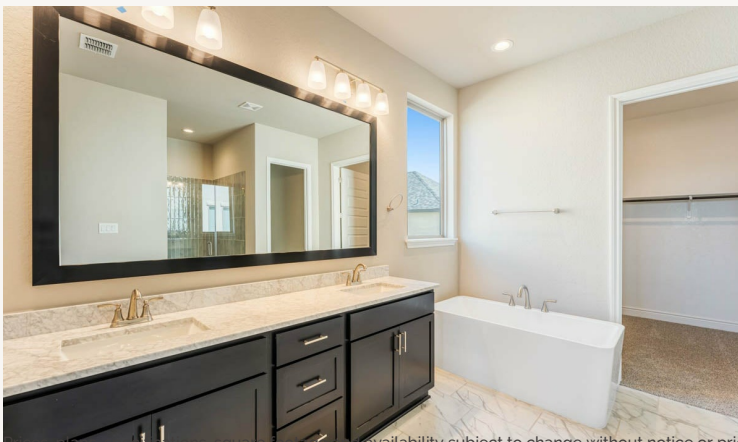

VENTANA : 60'S

1616 EATON PARK

STODDERT : 60-3098F.1

Was: \$676,146

Now: \$594,900

3,144 sq ft

5 Bedrooms

4.5 Bathrooms