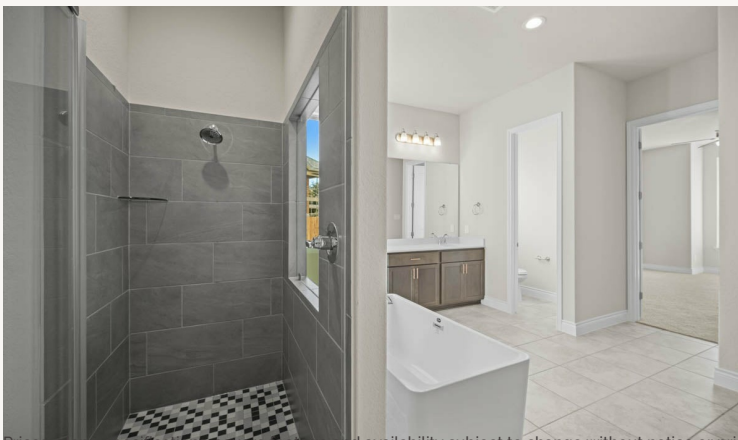

VENTANA : 60'S

1620 EATON PARK

EMILY 50-2554F.1

2,685 sq ft

4 Bedrooms

3 Bathrooms

1 Story

3 Car Garage