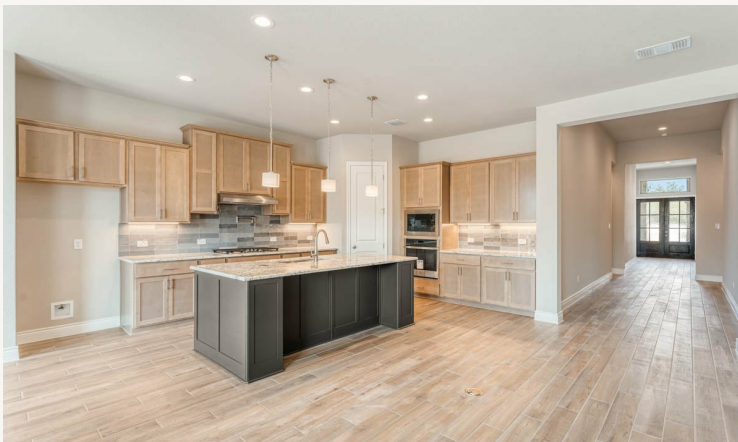

VENTANA : 60'S

3017 ASHBY PARK

EMILY 50-2554F.1

2,592 sq ft

4 Bedrooms

3 Bathrooms

1 Story

3 Car Garage