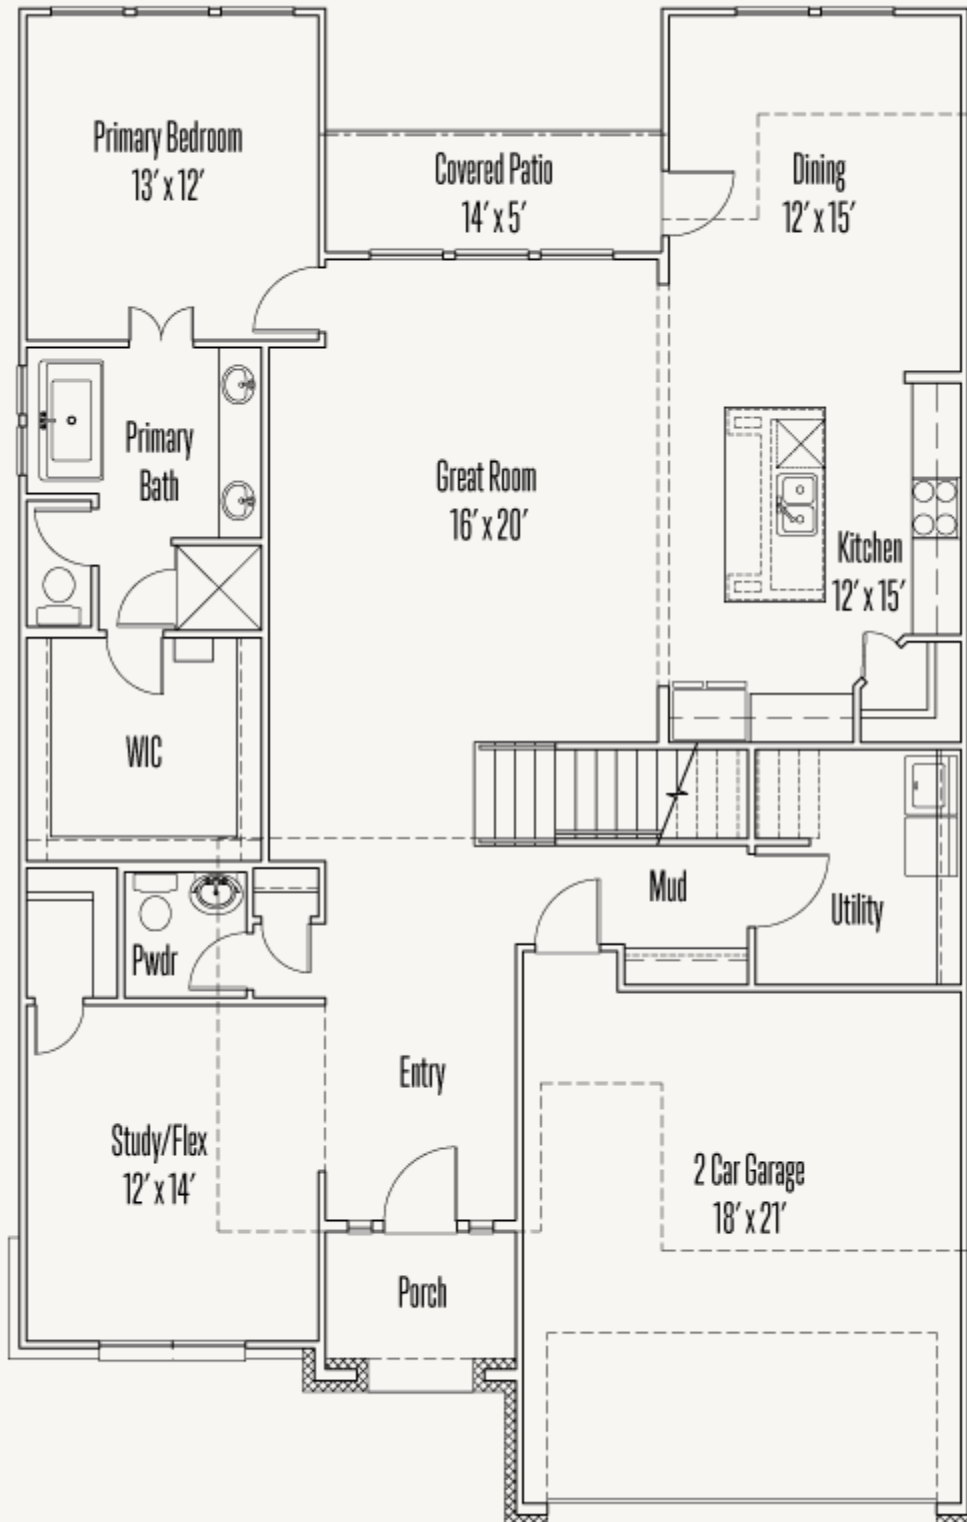

VENTANA : 60'S

MARQUIS : 50-2504F.1

Elevation_A

Elevation_B

Elevation_C

2,534 sq ft

3 Bedrooms

2.5
Bathrooms

2 Stories

2 Car Garage

VENTANA : 60'S

MARQUIS : 50-2504F.1

FIRST FLOOR_C

VENTANA : 60'S

MARQUIS : 50-2504F.1

SECOND FLOOR_C